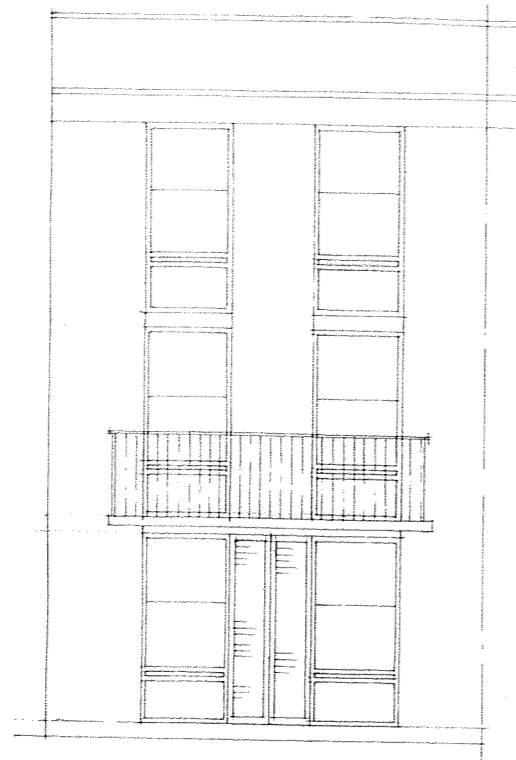

Front Elevation

Rear Elevation

Side Elevation

 david silverman architectural consultant 70 woodland drive, watford, herts wd17 3bz mobile: 07941 306 146	
SITE 49 Quickswood London NW3 3SA	
CLIENT	
DETAIL Existing	
DATE	DRAWING NUMBER
SCALE 1:100	16/910/1
DRAWN BY	