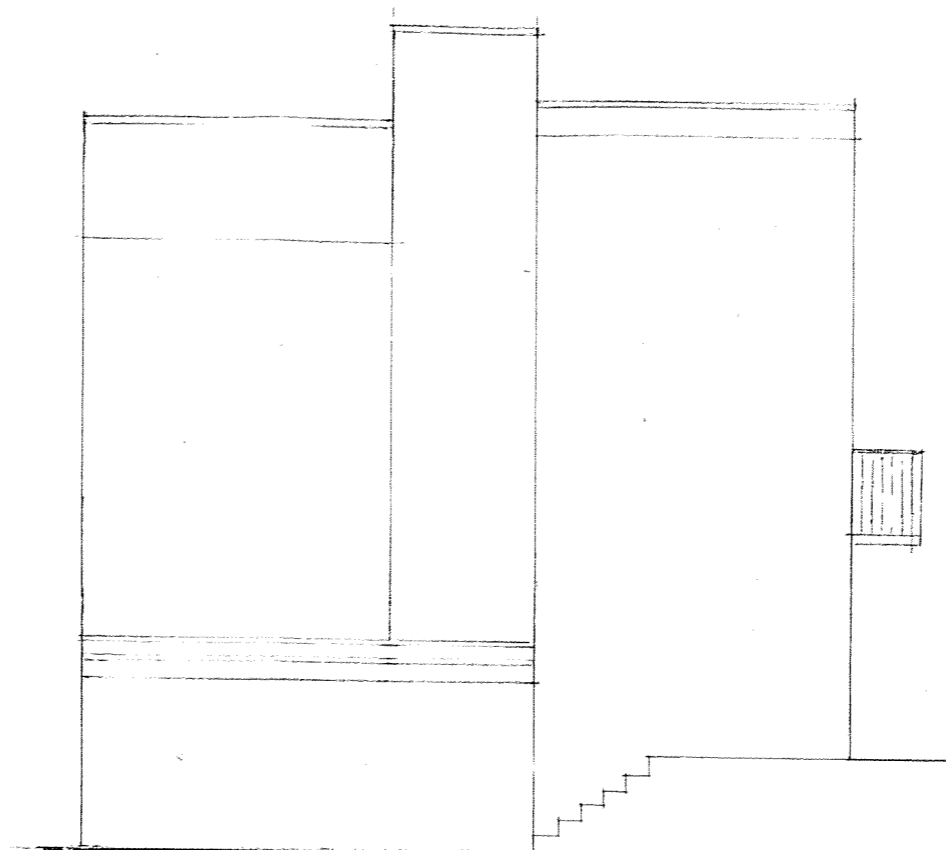

Front Elevation

Rear Elevation

Side Elevation

 david silverman architectural consultant 70 woodland drive, watford, herts wd17 3bz mobile: 07941 306 146	
SITE 49 Quickswood London NW3 3SA	
CLIENT	
DETAIL Existing	
DATE	DRAWING NUMBER
SCALE 1:100	16/910/1
DRAWN BY	