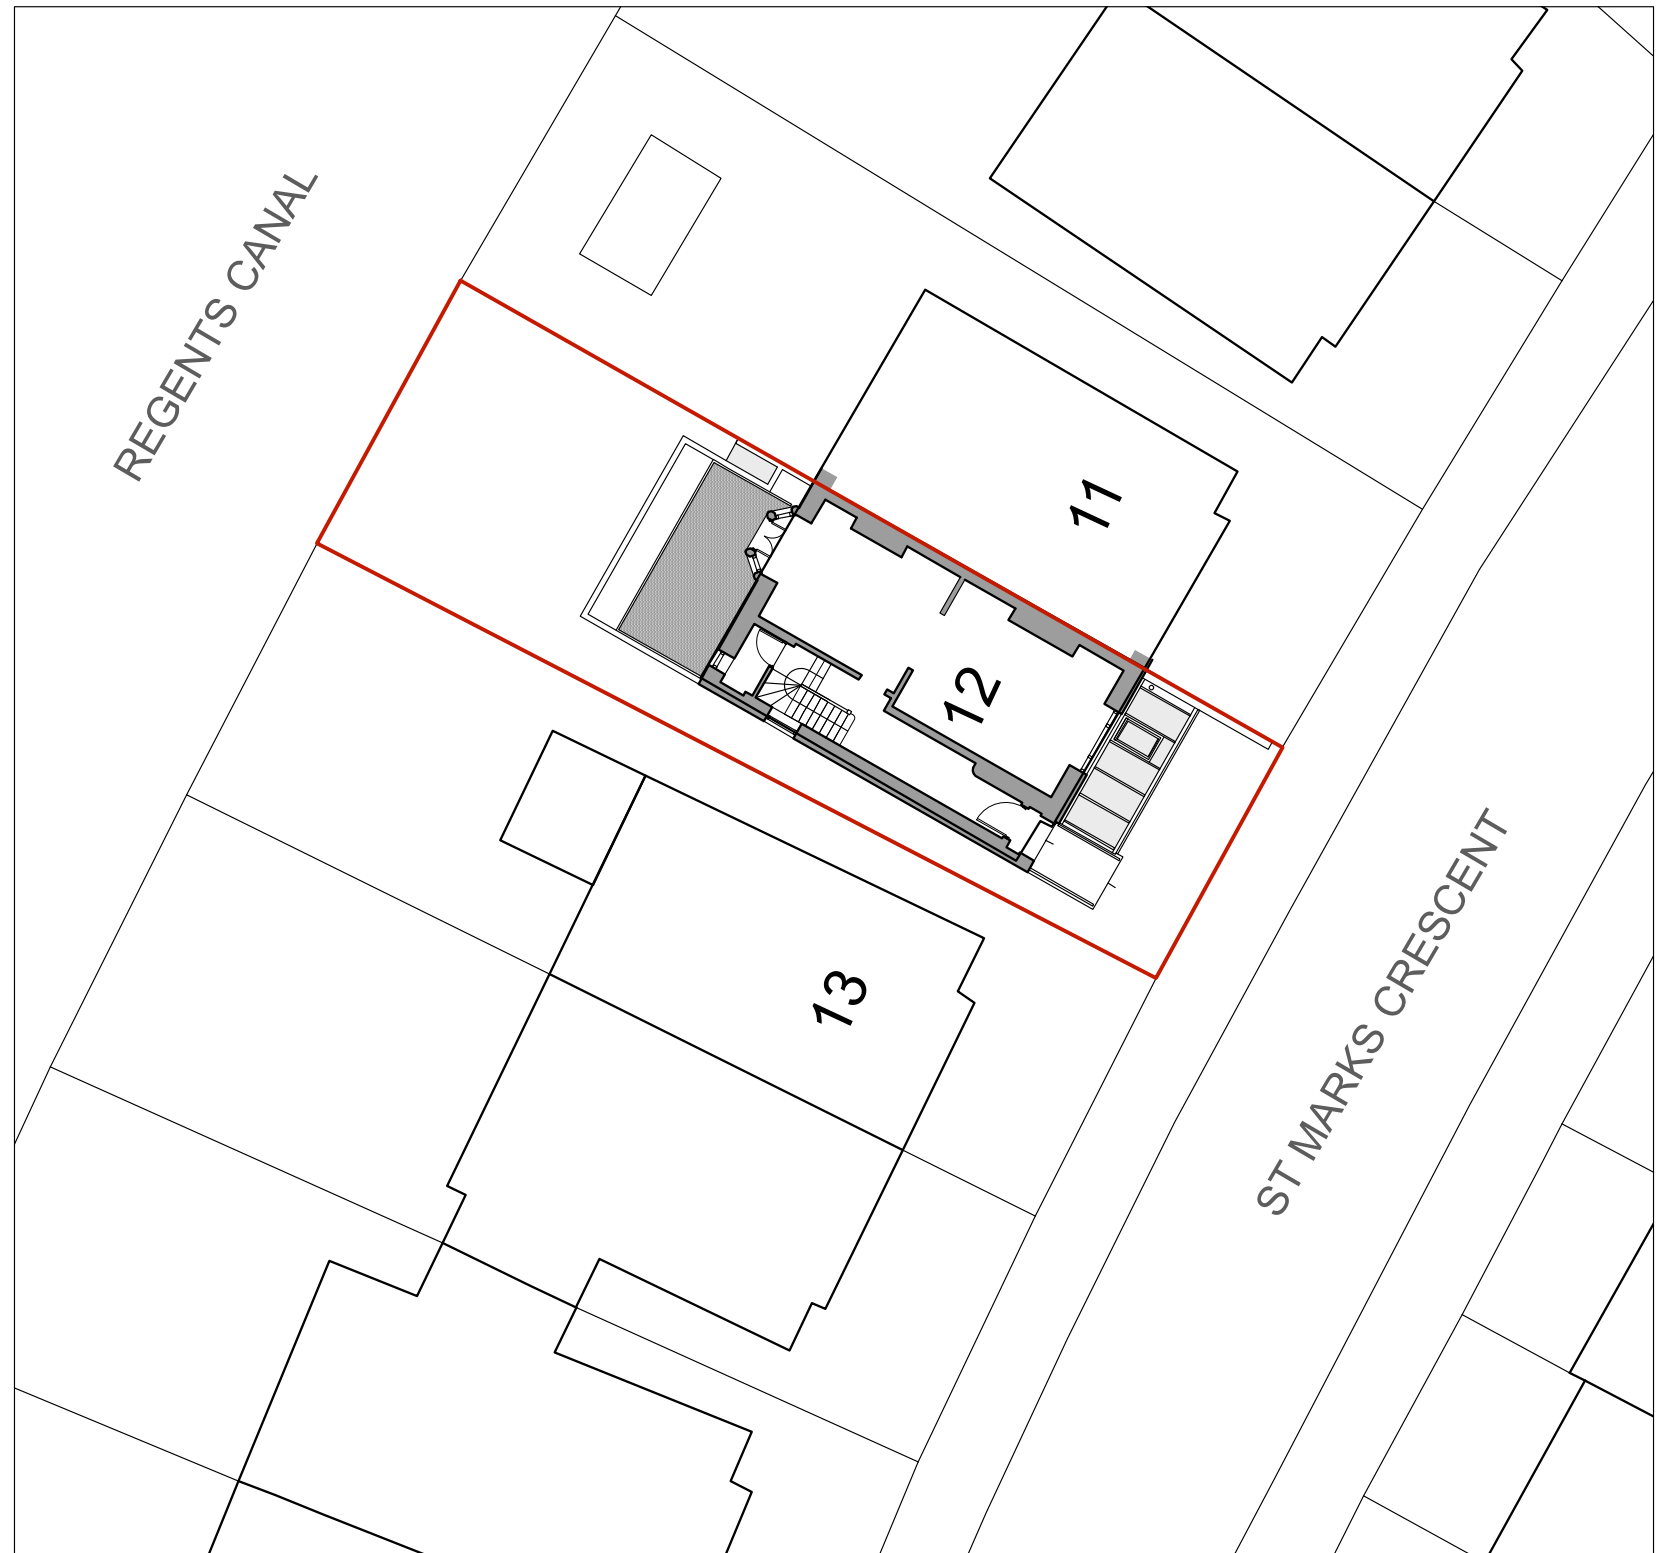

Monahan Blythen Hopkins
architects

166 Clerkenwell Road, London EC1R 5DE Tel 020 7833 9616 Email : admin@mbharchitects.co.uk

Client : Michael Birnbaum
Job Title : 12 St Marks Crescent
Drawing: Site & Location Plan

Scale : 1:200/1:1250
Dwg No: SMC-E00

Date : Nov 2016
Rev : A

All Dimensions Must Be
Checked On Site and Not
Scaled From This
Drawing
Copyright Monahan
Blythen Hopkins
Architects Ltd