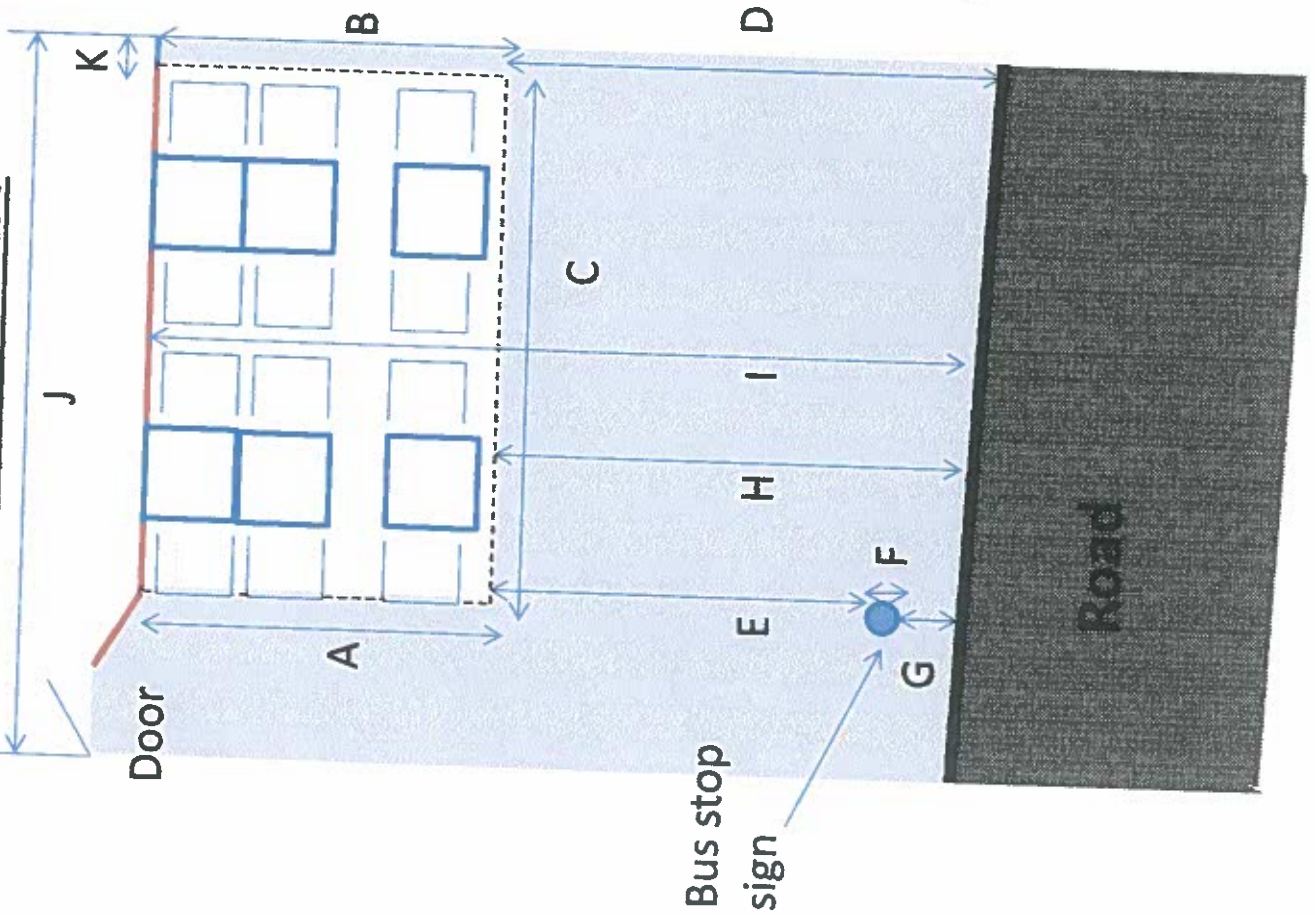

**Hampstead Tea Rooms**  
**9 South End Road, NW3 2PT**

A	225 cm
B	225 cm
C	350 cm
D	325 cm
E	204 cm
F	38 cm
G	71 cm
H	313 cm
I	538 cm
J	490 cm
K	25 cm

Shop window

Chair (50cm x 40cm)

Table (60cm x 60cm)

Area to be occupied by amenities

Area for pedestrian access