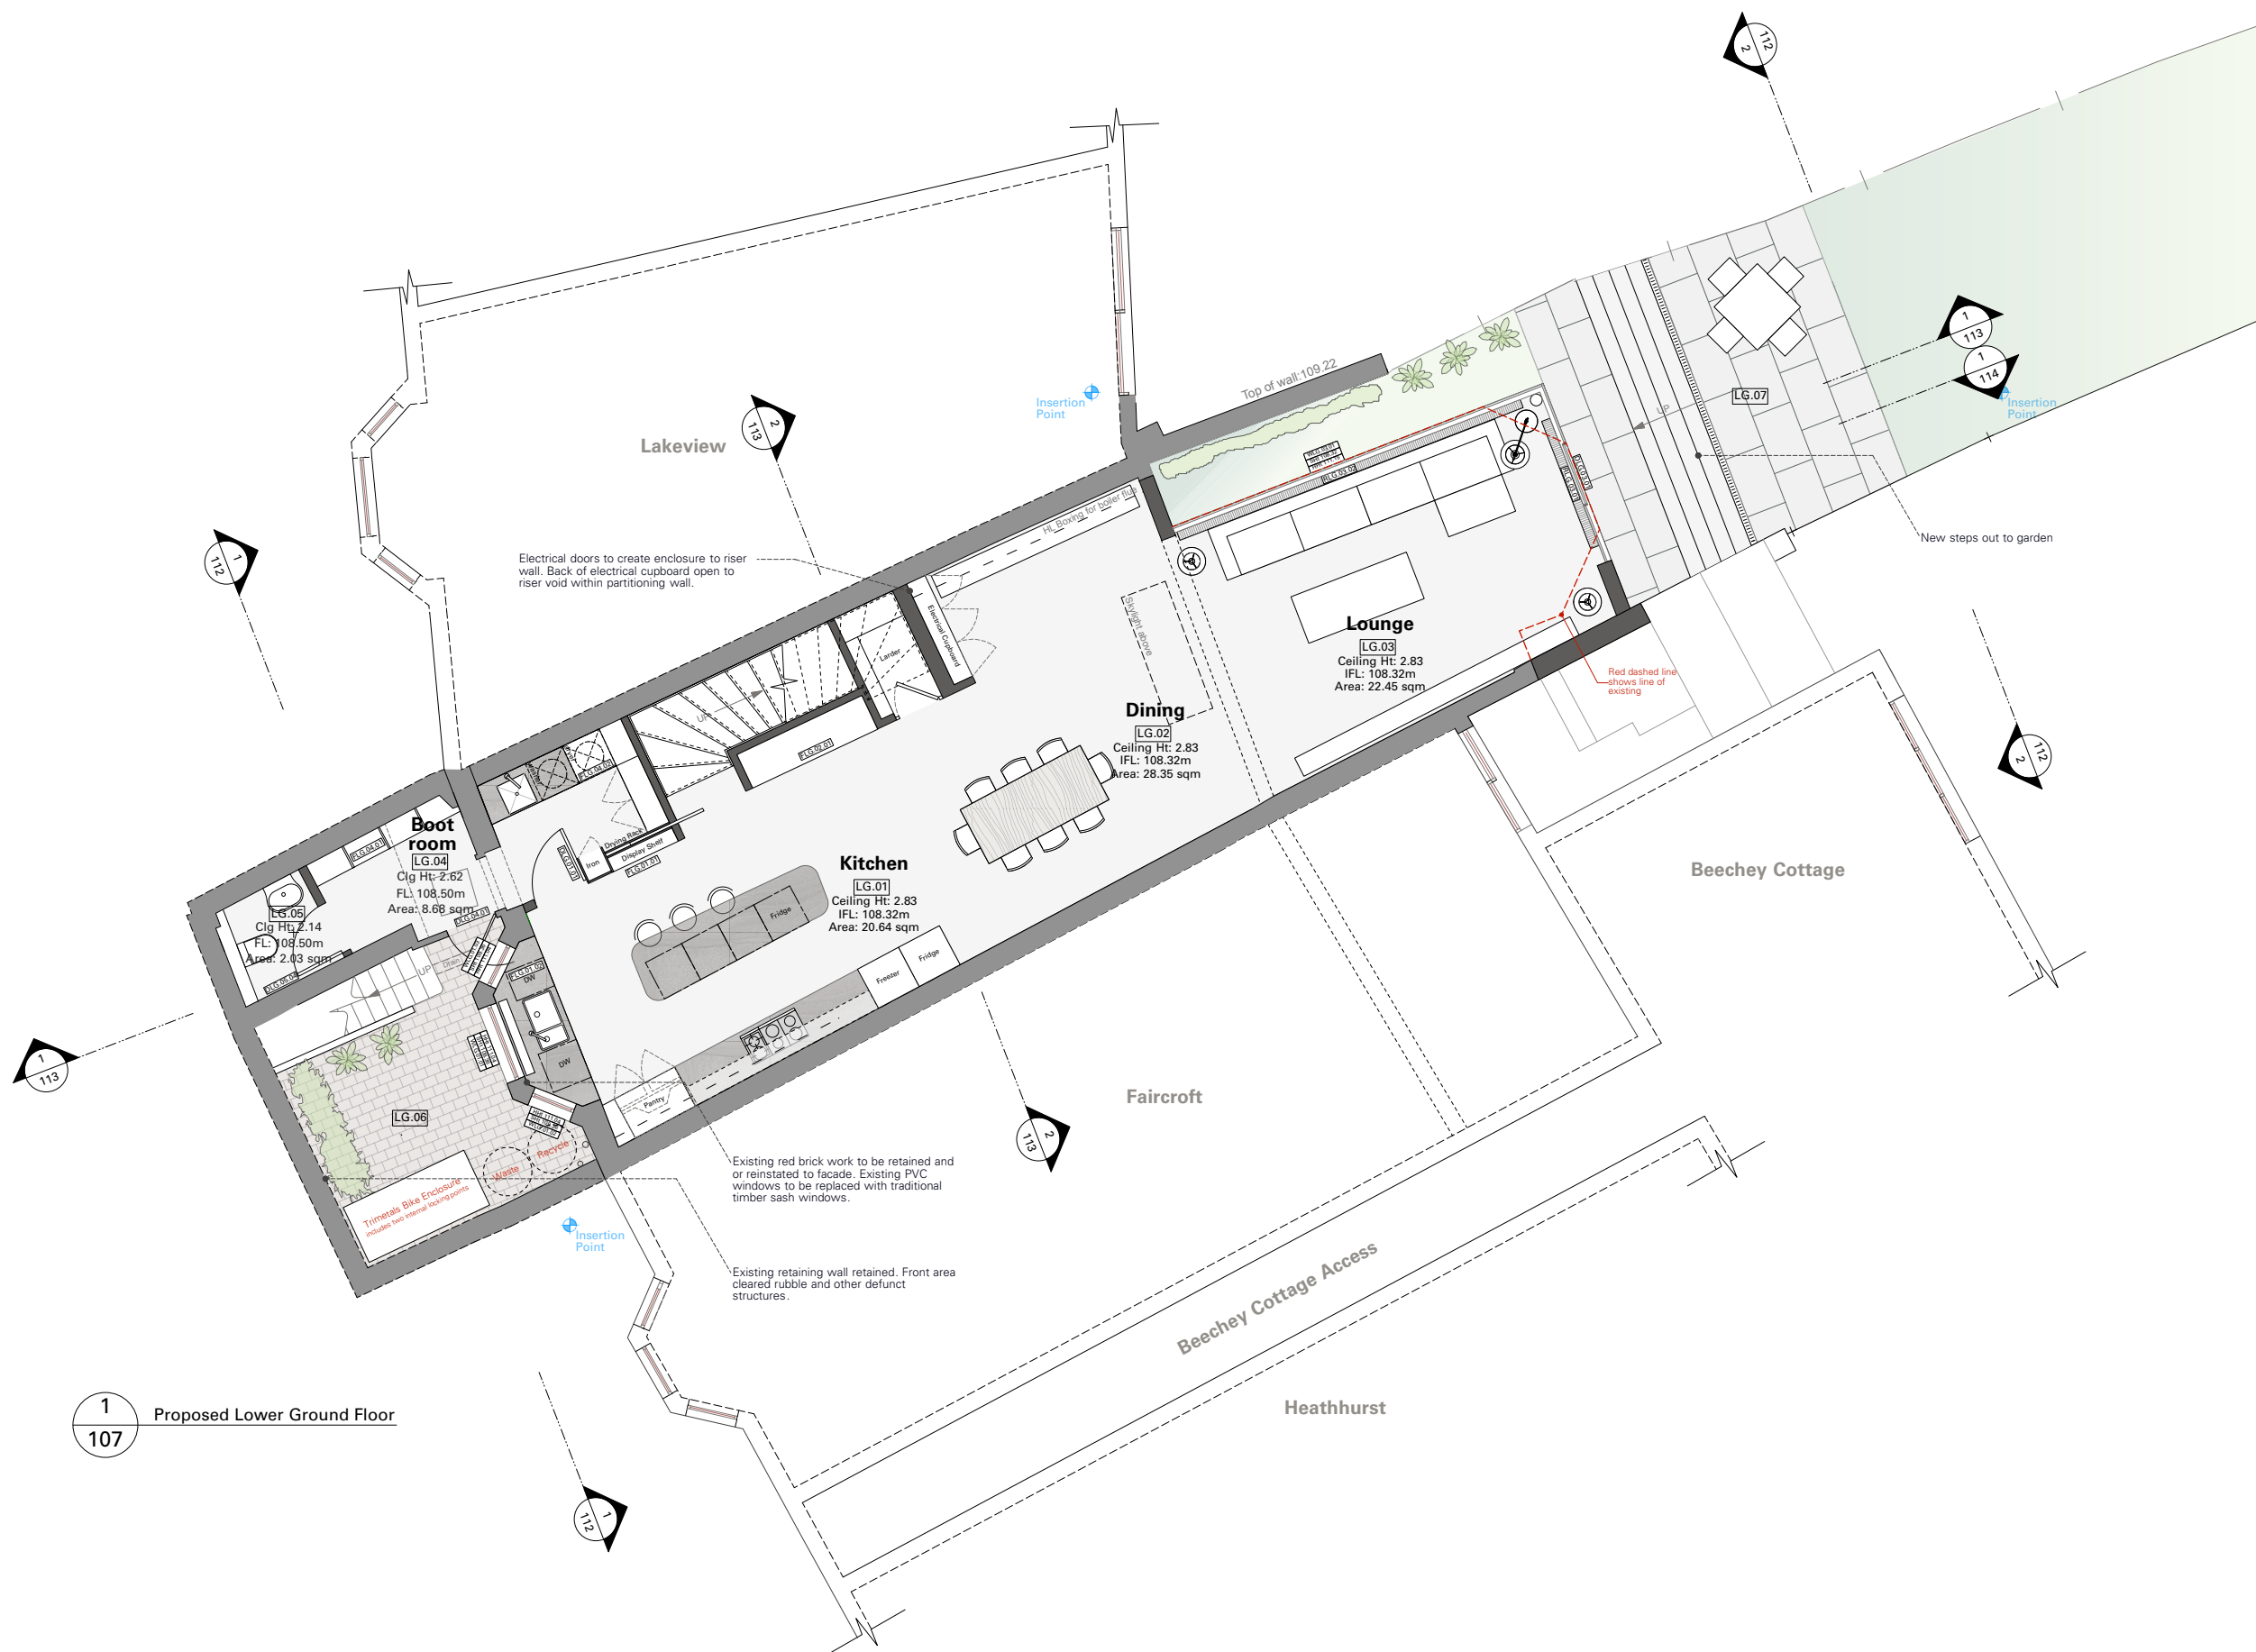

Notes:

- New walls
- Existing walls

GIA = 86.94 sqm

Revisions:

REV. A: 10-01-2017 Kitchen layout altered

This drawing is the Copyright of Heat Architecture Limited and may not be copied, altered or reproduced in any way or passed to a third party without their written authority.

1
107 Proposed Lower Ground Floor