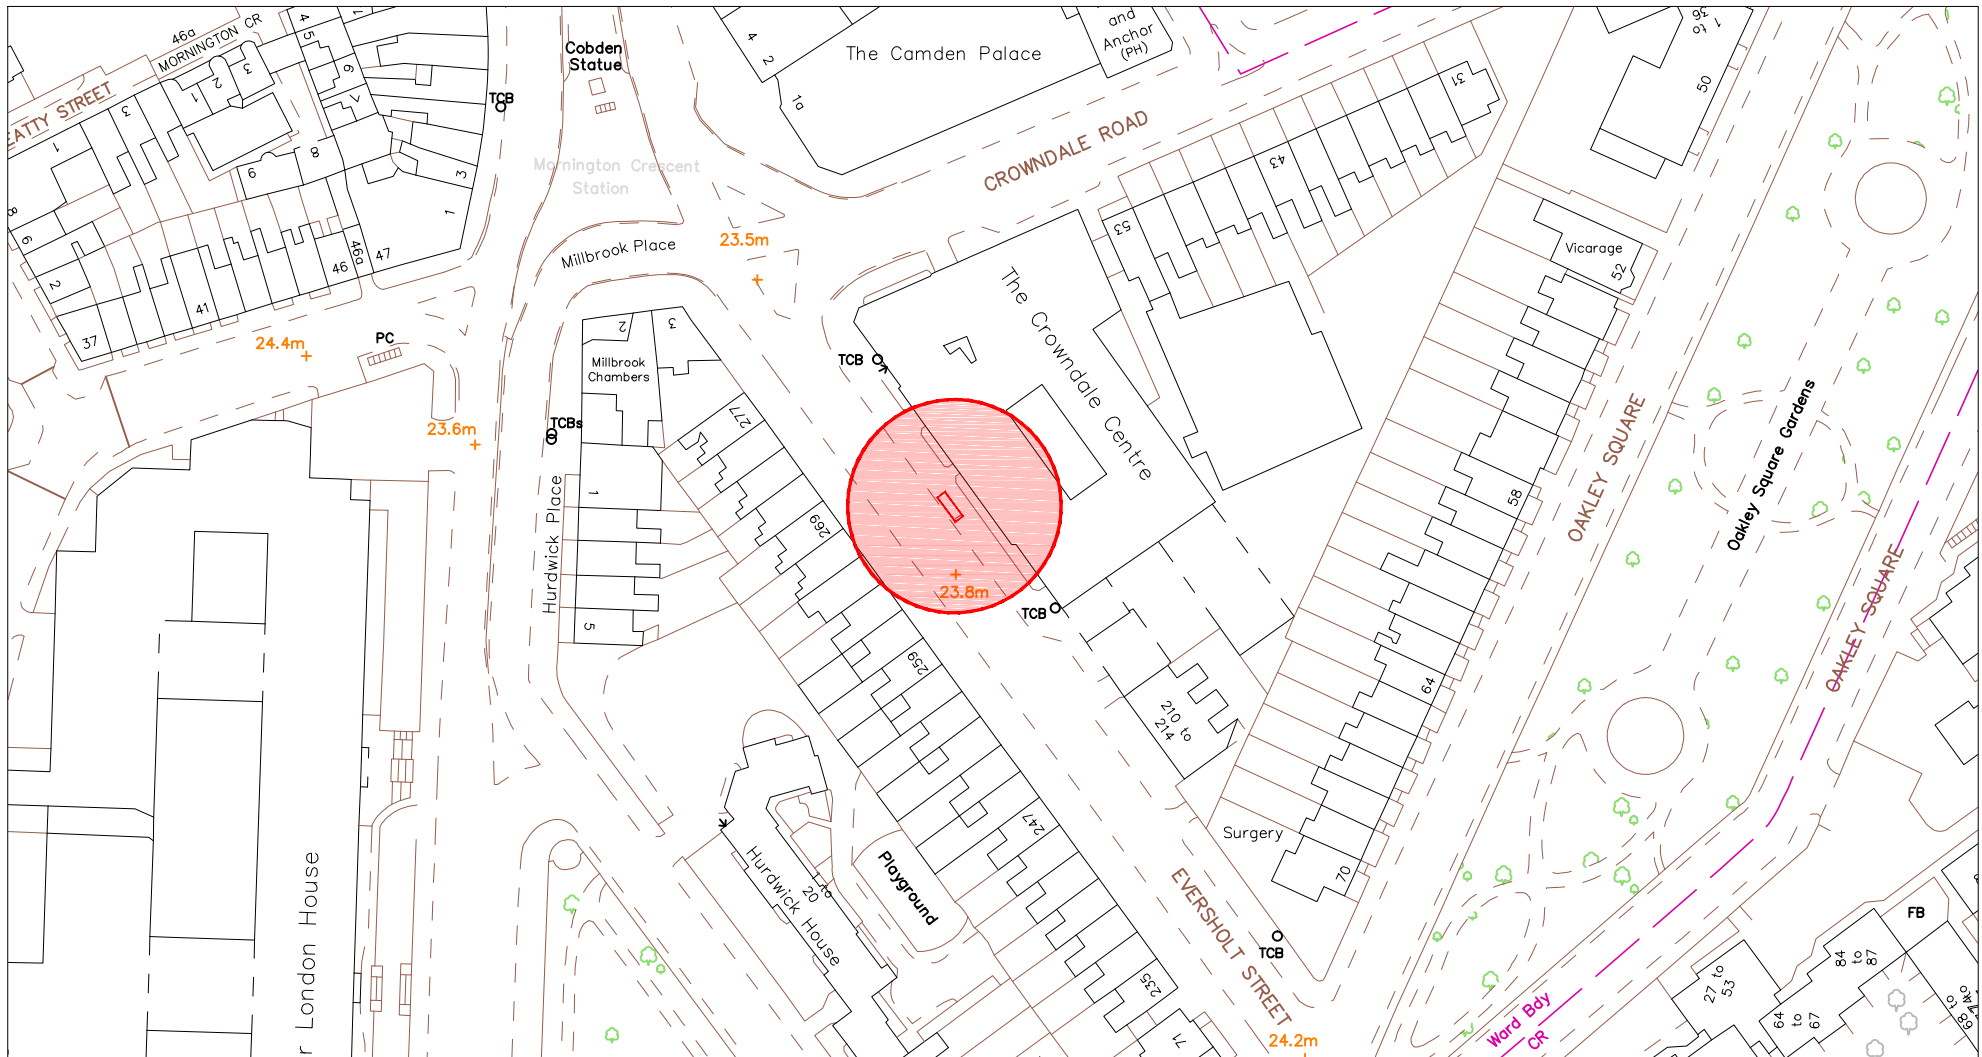

SITE ADDRESS

Eversholt Street, London, NW1 2JA
Junction with Crowndale - 12m Before
Furniture Index: CAM00056AB
Easting/Northing: 529216/183343

SCALE BAR [1:1250 @ A4]

SITE ADDRESS

Eversholt Street, London, NW1 2JA
Junction with Crowdale - 12m Before
Furniture Index: CAM00056AB
Easting/Northing: 529216/183343

SITE ADDRESS

Eversholt Street, London, NW1 2JA
Junction with Crowndale - 12m Before
Furniture Index: CAM00056AB
Easting/Northing: 529216/183343

PROPOSED ADVERTISING DISPLAY

The proposed advertising panel will comprise a double sided freestanding digital display unit at one end of the bus shelter. This will be viewed as an integral part of the existing shelter design.

SITE ADDRESS

Eversholt Street, London, NW1 2JA
Junction with Crowndale - 12m Before

Furniture Index: CAM00056AB

Easting/Northing: 529216/183343

SCALE BAR [1:20 @ A4]