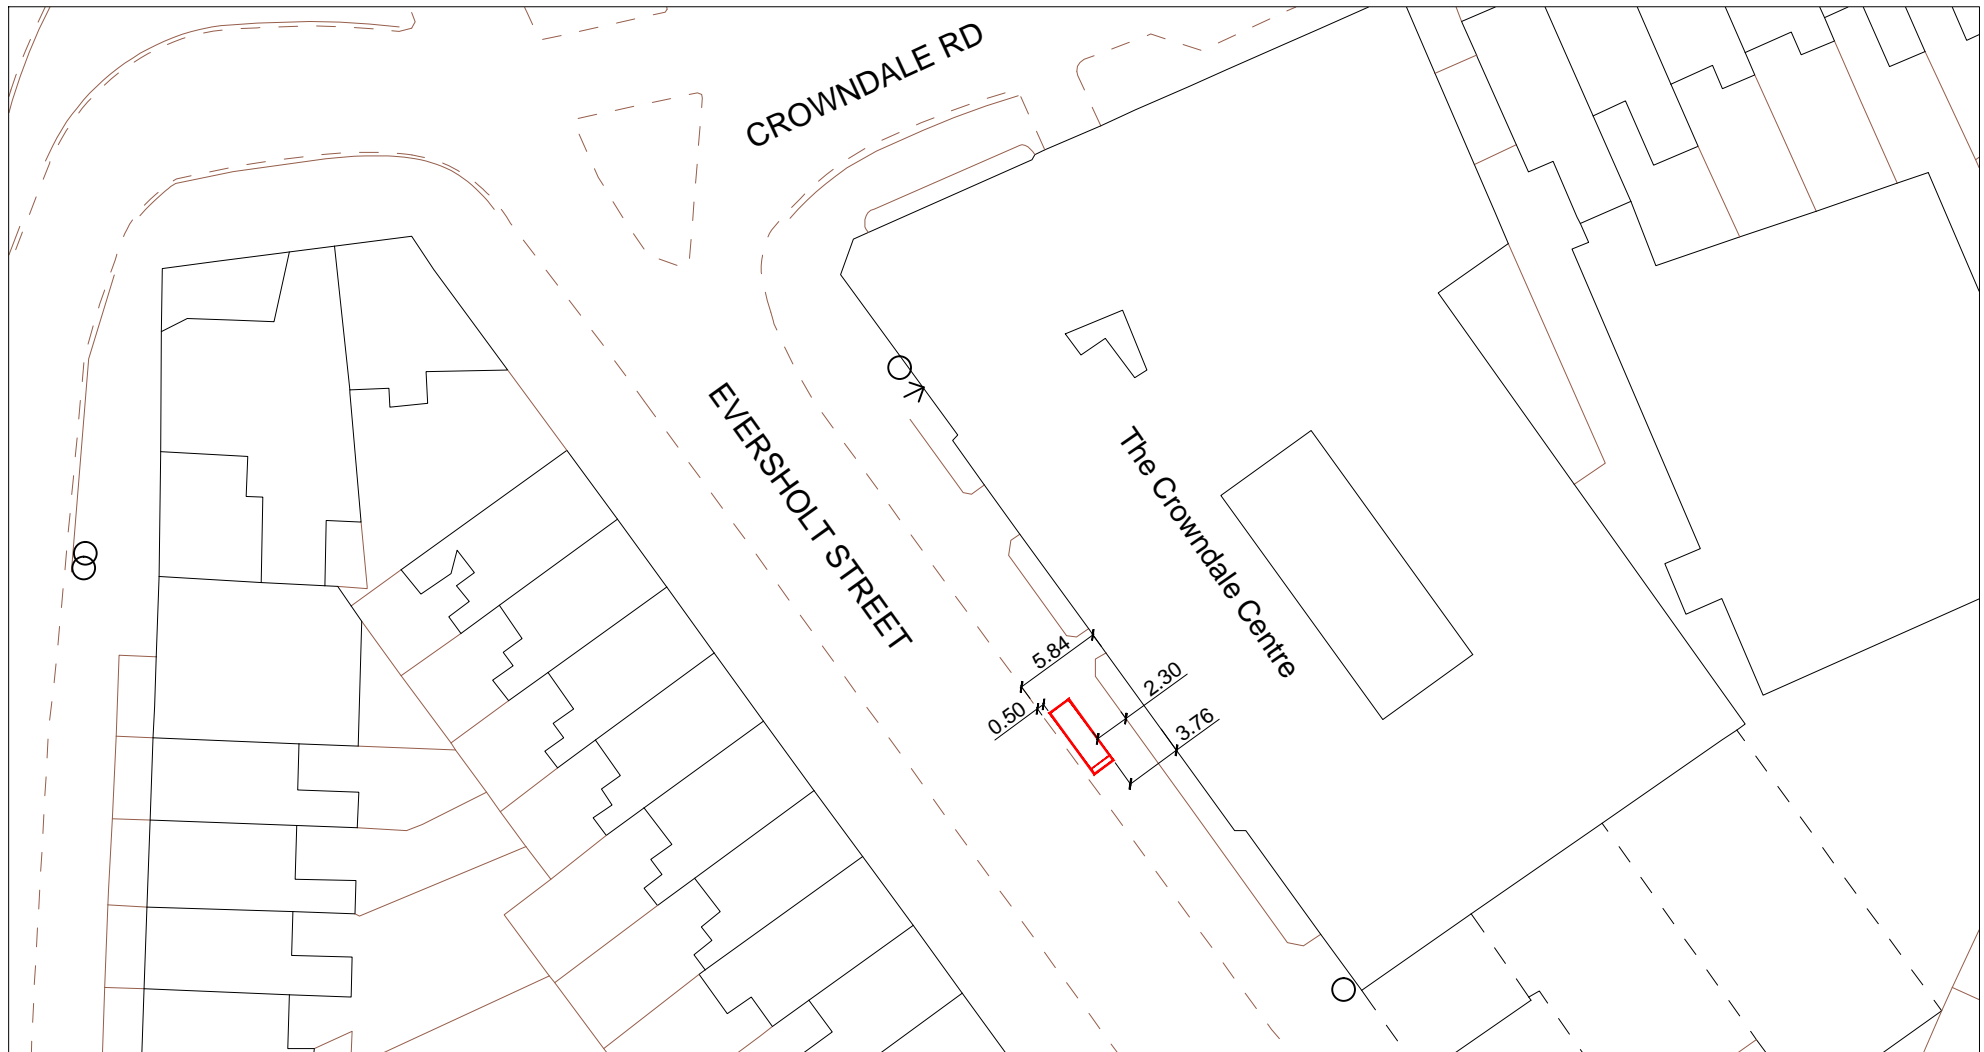

SITE ADDRESS

Eversholt Street, London, NW1 2JA
Junction with Crowndale - 12m Before
Furniture Index: CAM00056AB
Easting/Northing: 529216/183343

SCALE BAR [1:1250 @ A4]

SITE ADDRESS

Eversholt Street, London, NW1 2JA
Junction with Crowdale - 12m Before
Furniture Index: CAM00056AB
Easting/Northing: 529216/183343

SITE ADDRESS

Eversholt Street, London, NW1 2JA
Junction with Crowndale - 12m Before
Furniture Index: CAM00056AB
Easting/Northing: 529216/183343

PROPOSED ADVERTISING DISPLAY

The proposed advertising panel will comprise a double sided freestanding digital display unit at one end of the bus shelter. This will be viewed as an integral part of the existing shelter design.

SITE ADDRESS

Eversholt Street, London, NW1 2JA
Junction with Crowndale - 12m Before

Furniture Index: CAM00056AB

Easting/Northing: 529216/183343

SCALE BAR [1:20 @ A4]