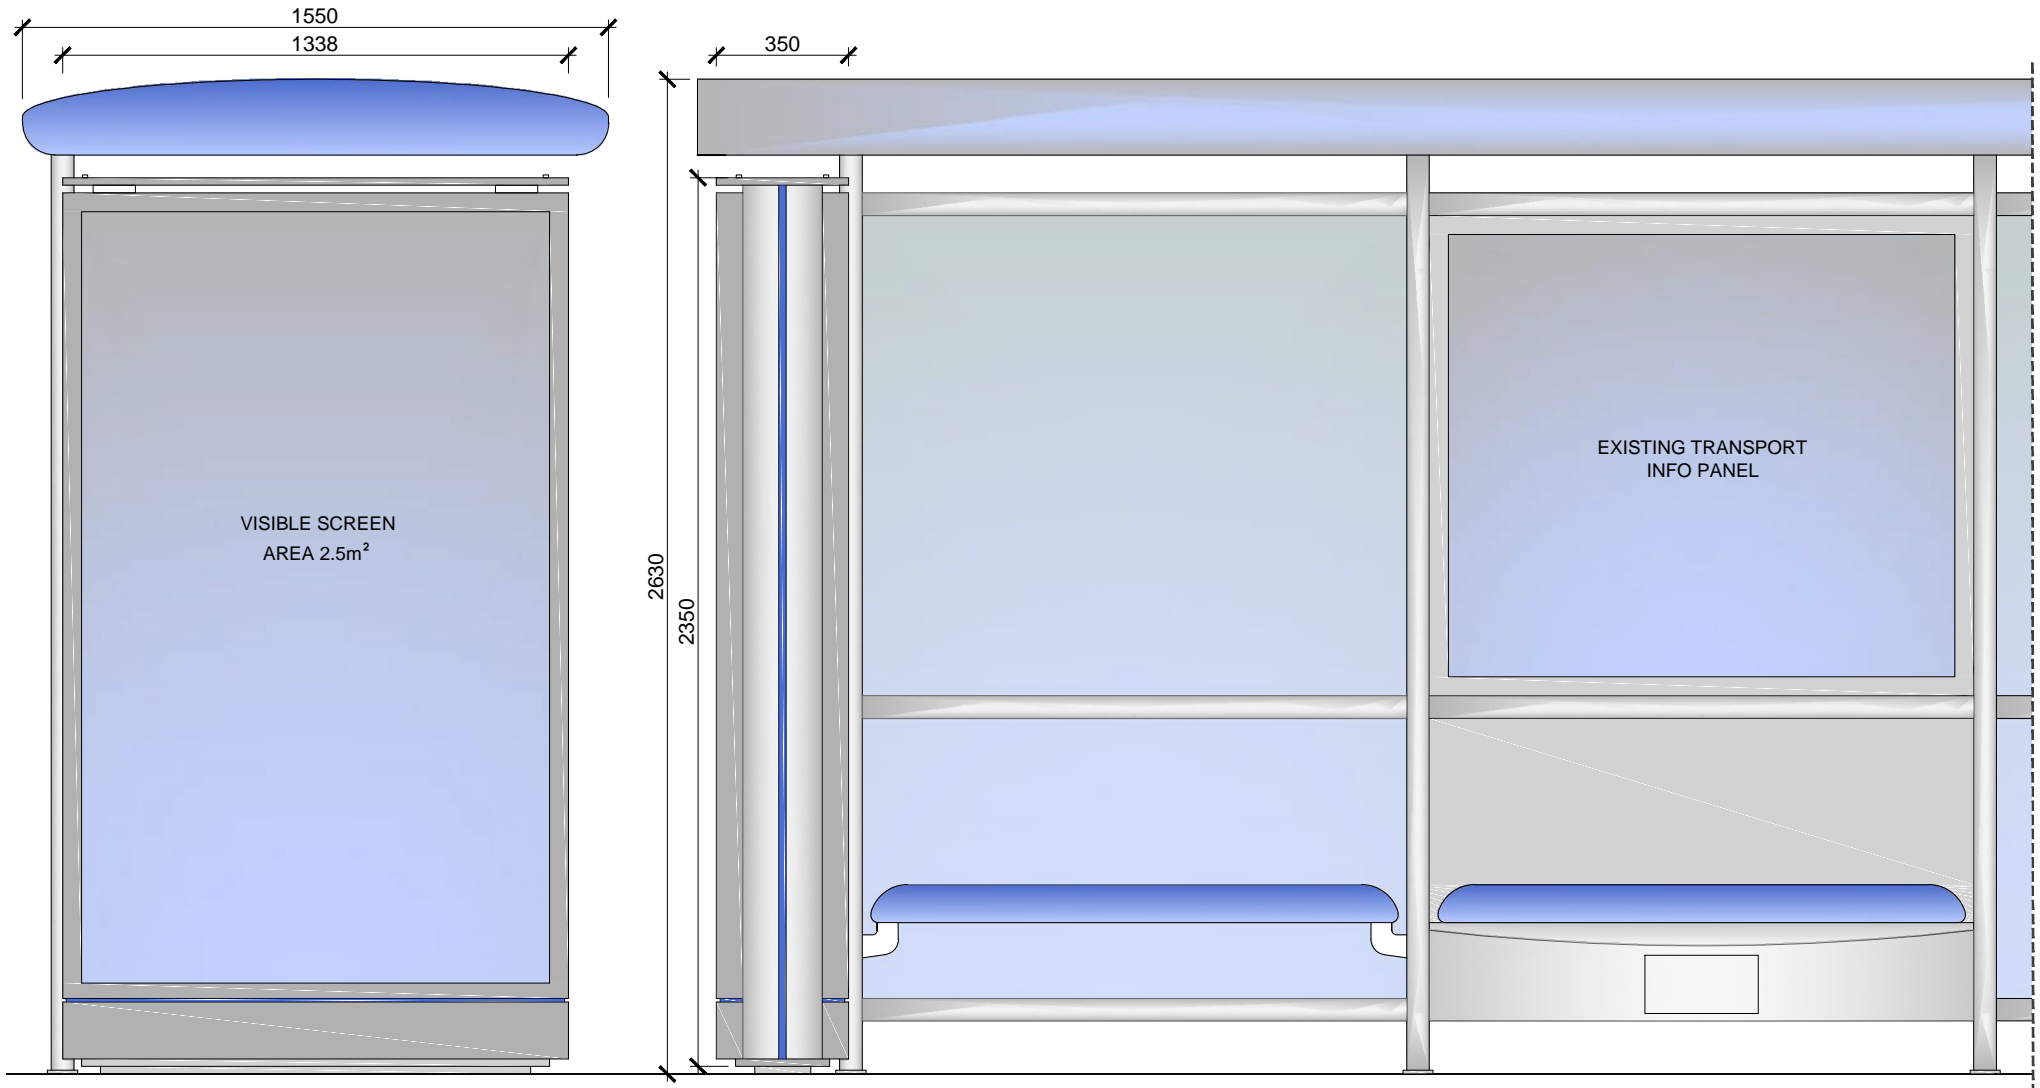

SITE ADDRESS

Eversholt Street, London, NW1 2JA
Junction with Crowndale - 12m Before
Furniture Index: CAM00056AB
Easting/Northing: 529216/183343

SCALE BAR [1:1250 @ A4]

SITE ADDRESS

Eversholt Street, London, NW1 2JA
Junction with Crowdale - 12m Before
Furniture Index: CAM00056AB
Easting/Northing: 529216/183343

SITE ADDRESS

Eversholt Street, London, NW1 2JA
Junction with Crowndale - 12m Before
Furniture Index: CAM00056AB
Easting/Northing: 529216/183343

PROPOSED ADVERTISING DISPLAY

The proposed advertising panel will comprise a double sided freestanding digital display unit at one end of the bus shelter. This will be viewed as an integral part of the existing shelter design.

SITE ADDRESS

Eversholt Street, London, NW1 2JA
Junction with Crowndale - 12m Before

Furniture Index: CAM00056AB

Easting/Northing: 529216/183343

SCALE BAR [1:20 @ A4]