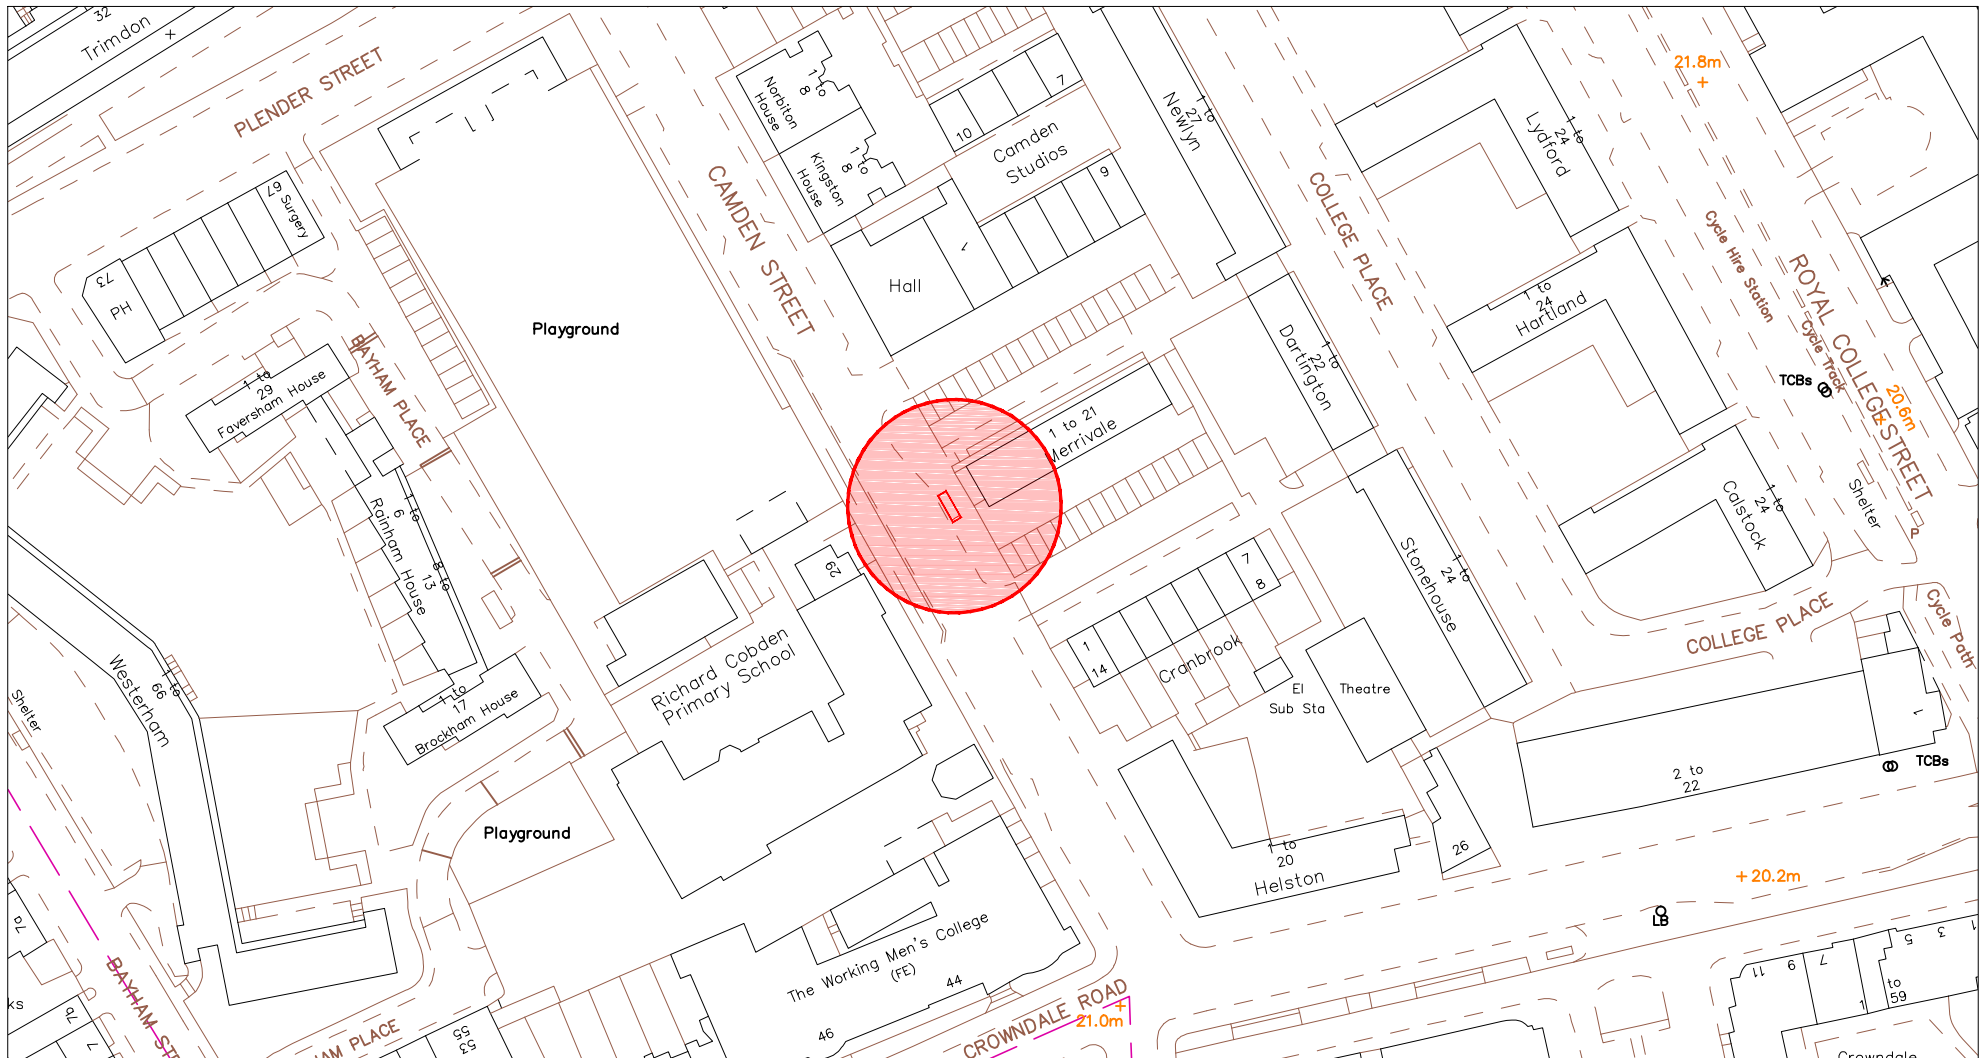

SITE ADDRESS

Camden Street, London, NW1 0LH

Junction with Crowndale Road

Furniture Index: CAM00052AB

Easting/Northing: 529389/183540

SITE ADDRESS

Camden Street, London, NW1 0LH

Junction with Crowndale Road

Furniture Index: CAM00052AB

Easting/Northing: 529389/183540

SCALE BAR [1:500 @ A4]

SITE ADDRESS

Camden Street, London, NW1 0LH
Junction with Crowndale Road
Furniture Index: CAM00052AB
Easting/Northing: 529389/183540

PROPOSED ADVERTISING DISPLAY

The proposed advertising panel will comprise a double sided freestanding digital display unit at one end of the bus shelter. This will be viewed as an integral part of the existing shelter design.

SITE ADDRESS

Camden Street, London, NW1 0LH

Junction with Crowndale Road

Furniture Index: CAM00052AB

Easting/Northing: 529389/183540

SCALE BAR [1:20 @ A4]