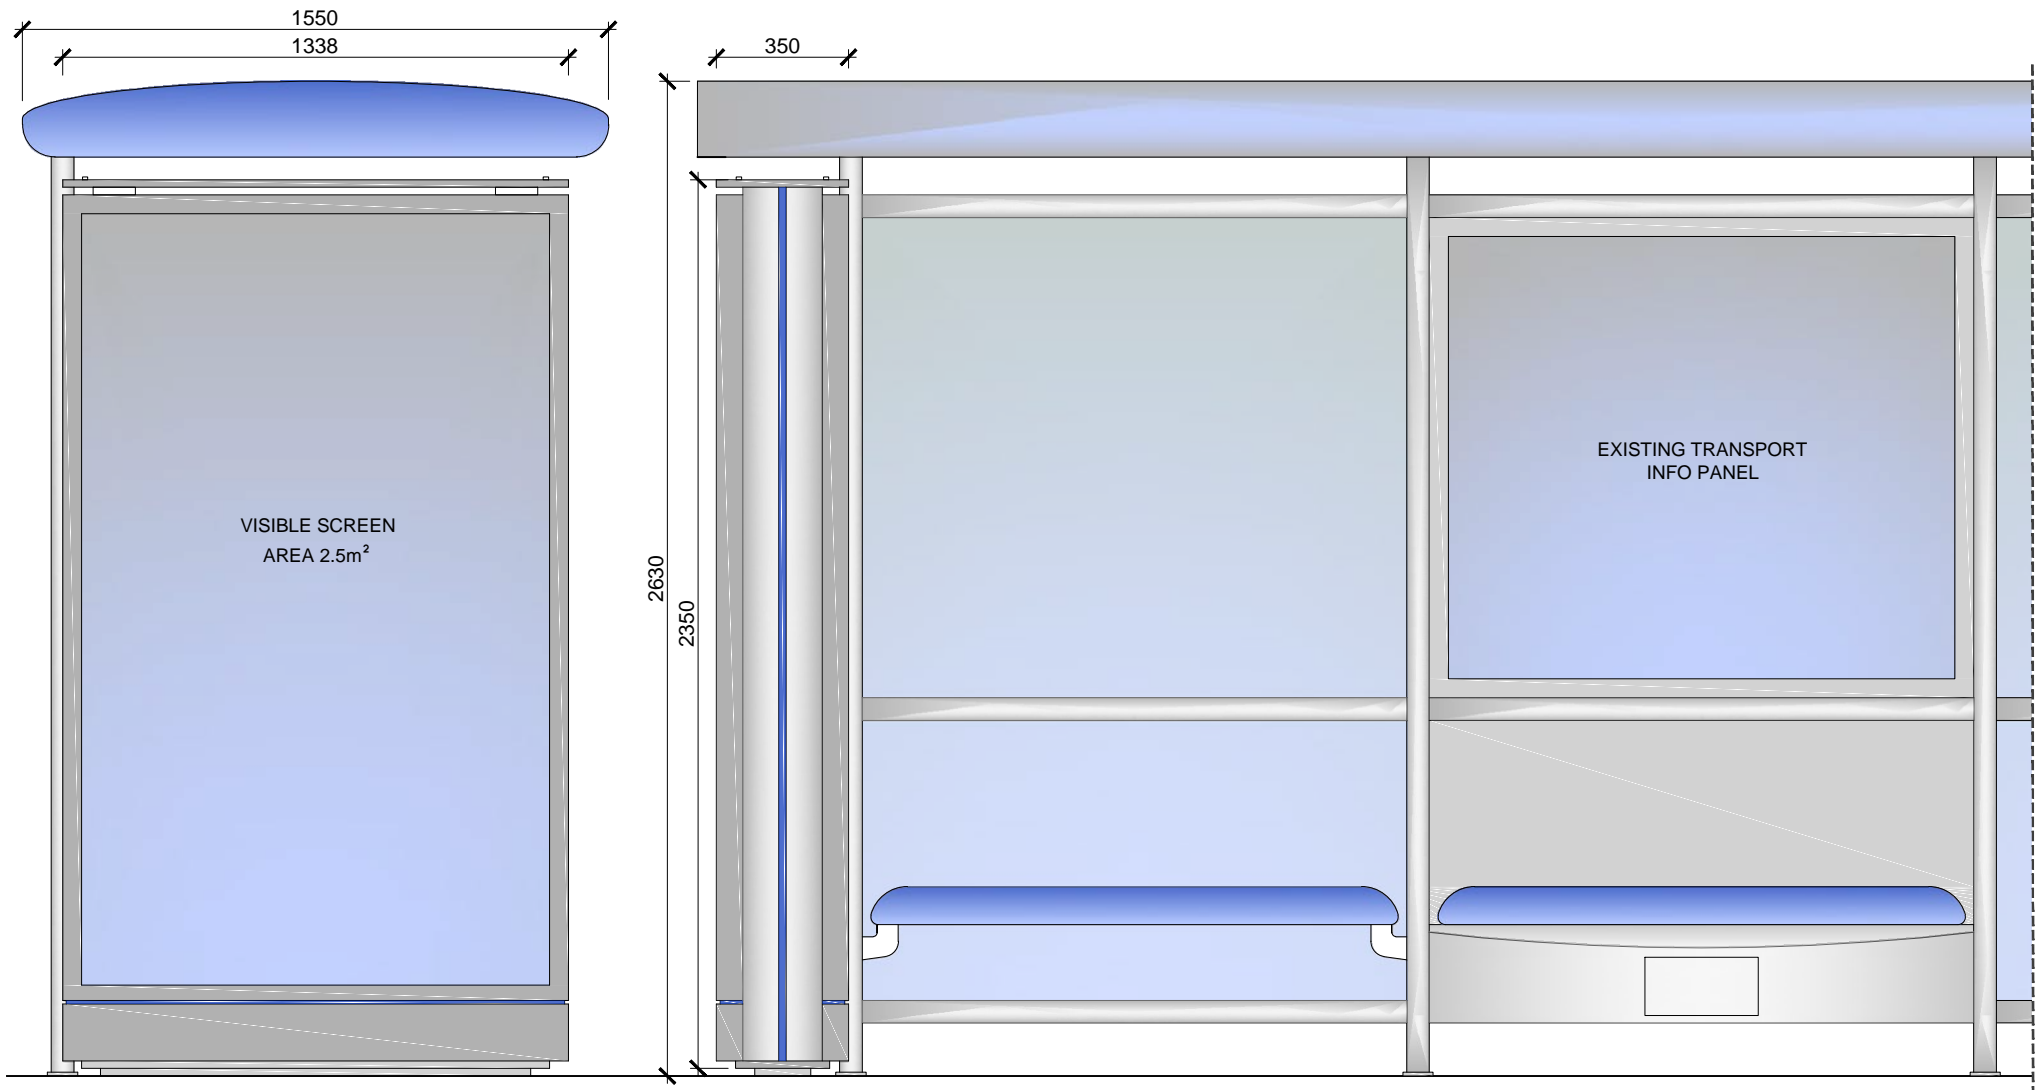

SITE ADDRESS

Camden Street, London, NW1 0LH

Junction with Crowndale Road

Furniture Index: CAM00052AB

Easting/Northing: 529389/183540

SCALE BAR [1:20 @ A4]