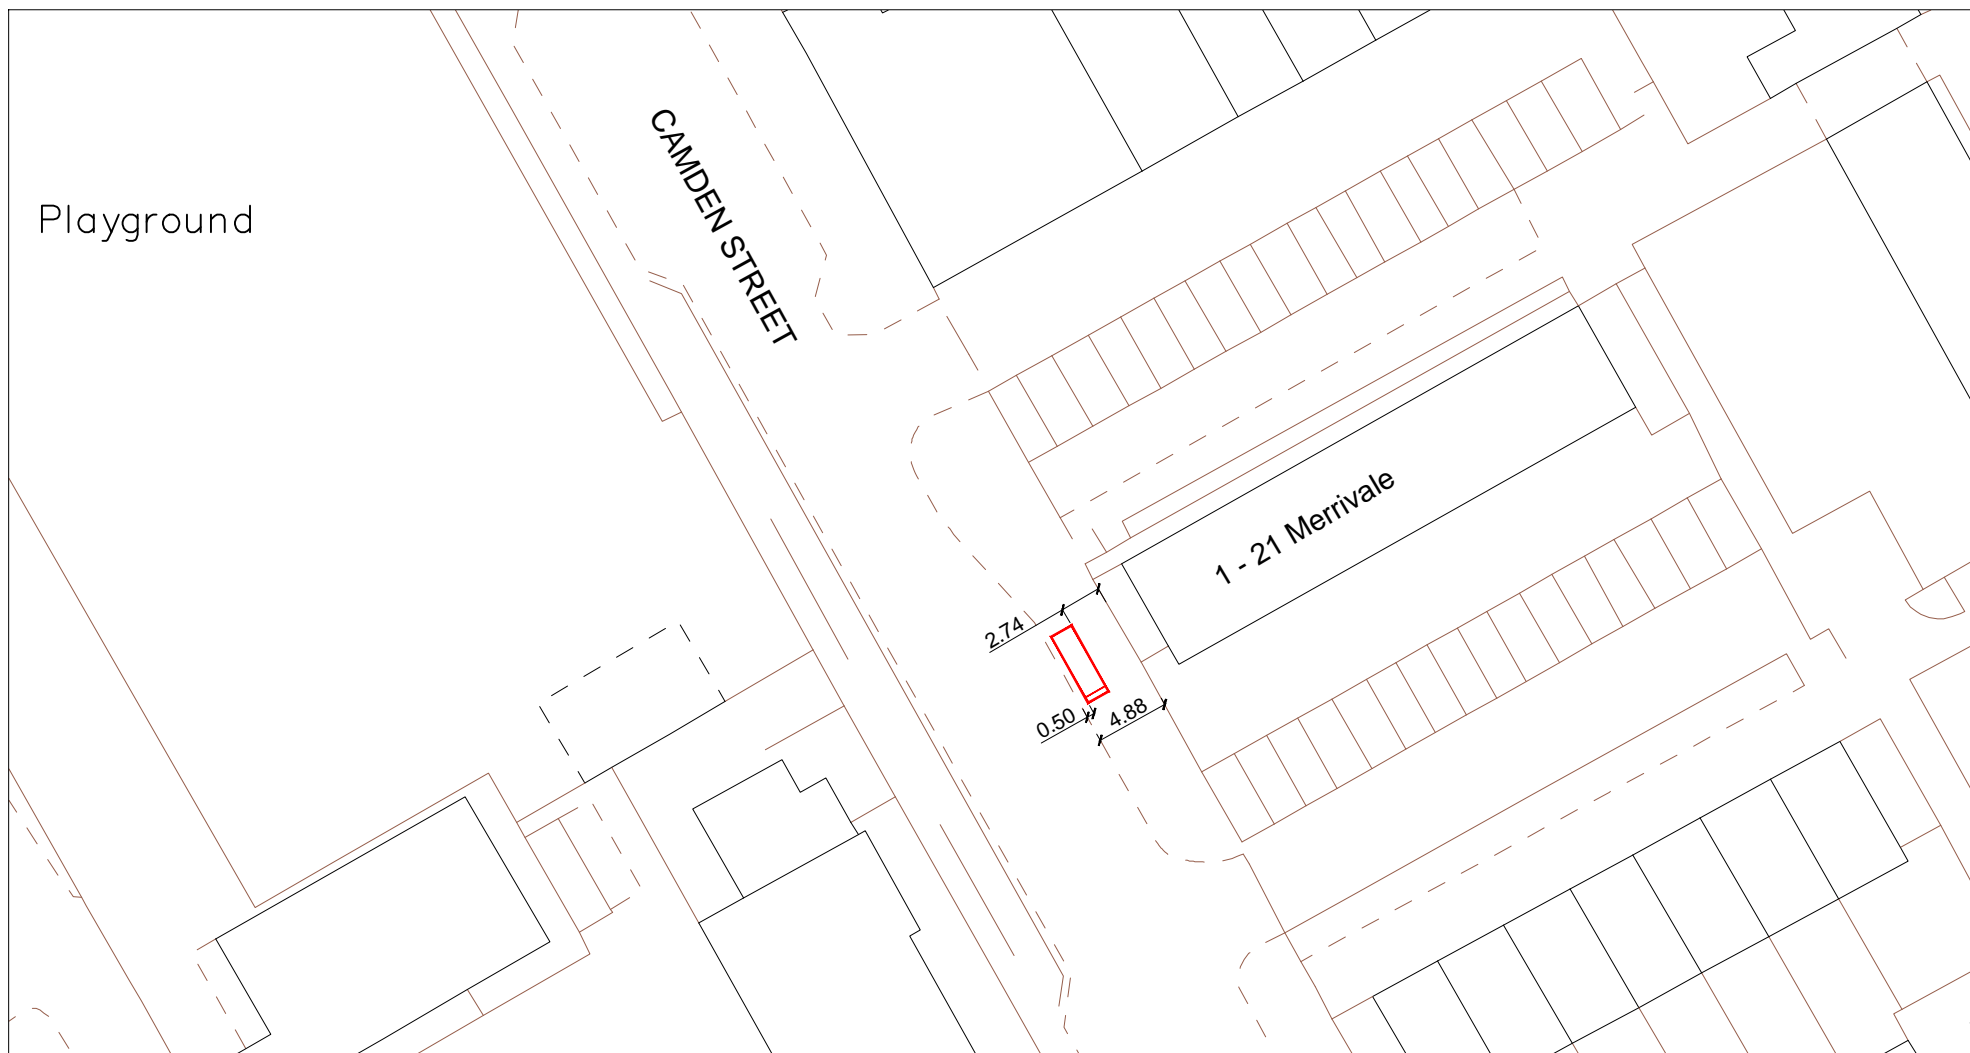

SITE ADDRESS

Camden Street, London, NW1 0LH

Junction with Crowndale Road

Furniture Index: CAM00052AB

Easting/Northing: 529389/183540

SITE ADDRESS

Camden Street, London, NW1 0LH

Junction with Crowndale Road

Furniture Index: CAM00052AB

Easting/Northing: 529389/183540

SCALE BAR [1:500 @ A4]

SITE ADDRESS

Camden Street, London, NW1 0LH
Junction with Crowndale Road
Furniture Index: CAM00052AB
Easting/Northing: 529389/183540

PROPOSED ADVERTISING DISPLAY

The proposed advertising panel will comprise a double sided freestanding digital display unit at one end of the bus shelter. This will be viewed as an integral part of the existing shelter design.

SITE ADDRESS

Camden Street, London, NW1 0LH

Junction with Crowndale Road

Furniture Index: CAM00052AB

Easting/Northing: 529389/183540

SCALE BAR [1:20 @ A4]