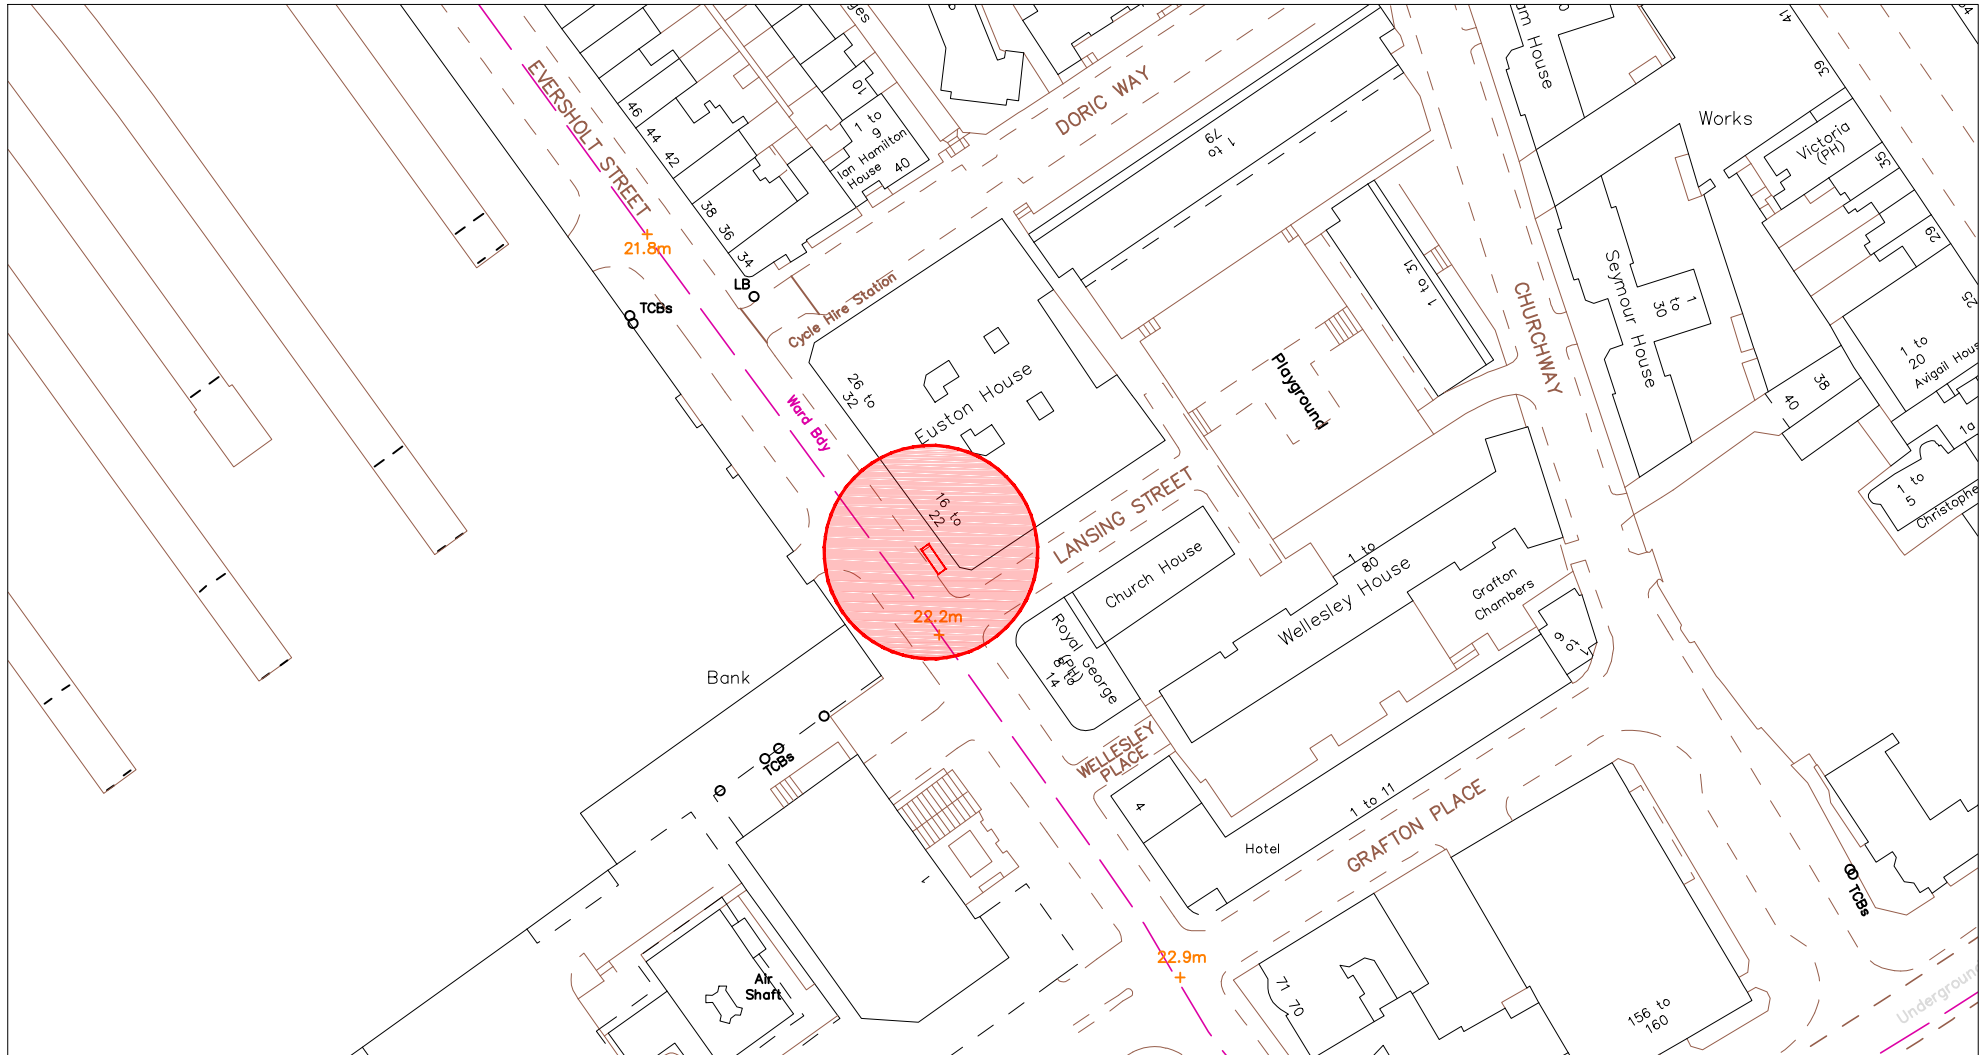

SITE ADDRESS

Eversholt Street, London, NW1 1DB

Junction with Lansing Street

Furniture Index: CAM0021AB

Easting/Northing: 529681/182716

SCALE BAR [1:1250 @ A4]

SITE ADDRESS

Eversholt Street, London, NW1 1DB

Junction with Lansing Street

Furniture Index: CAM00021AB

Easting/Northing: 529681/182716

SITE ADDRESS

Eversholt Street, London, NW1 1DB

Junction with Lansing Street

Furniture Index: CAM00021AB

Easting/Northing: 529681/182716

PROPOSED ADVERTISING DISPLAY

The proposed advertising panel will comprise a double sided freestanding digital display unit at one end of the bus shelter. This will be viewed as an integral part of the existing shelter design.

SITE ADDRESS

Eversholt Street, London, NW1 1DB

Junction with Lansing Street

Furniture Index: CAM00021AB

Easting/Northing: 529681/182716

SCALE BAR [1:20 @ A4]