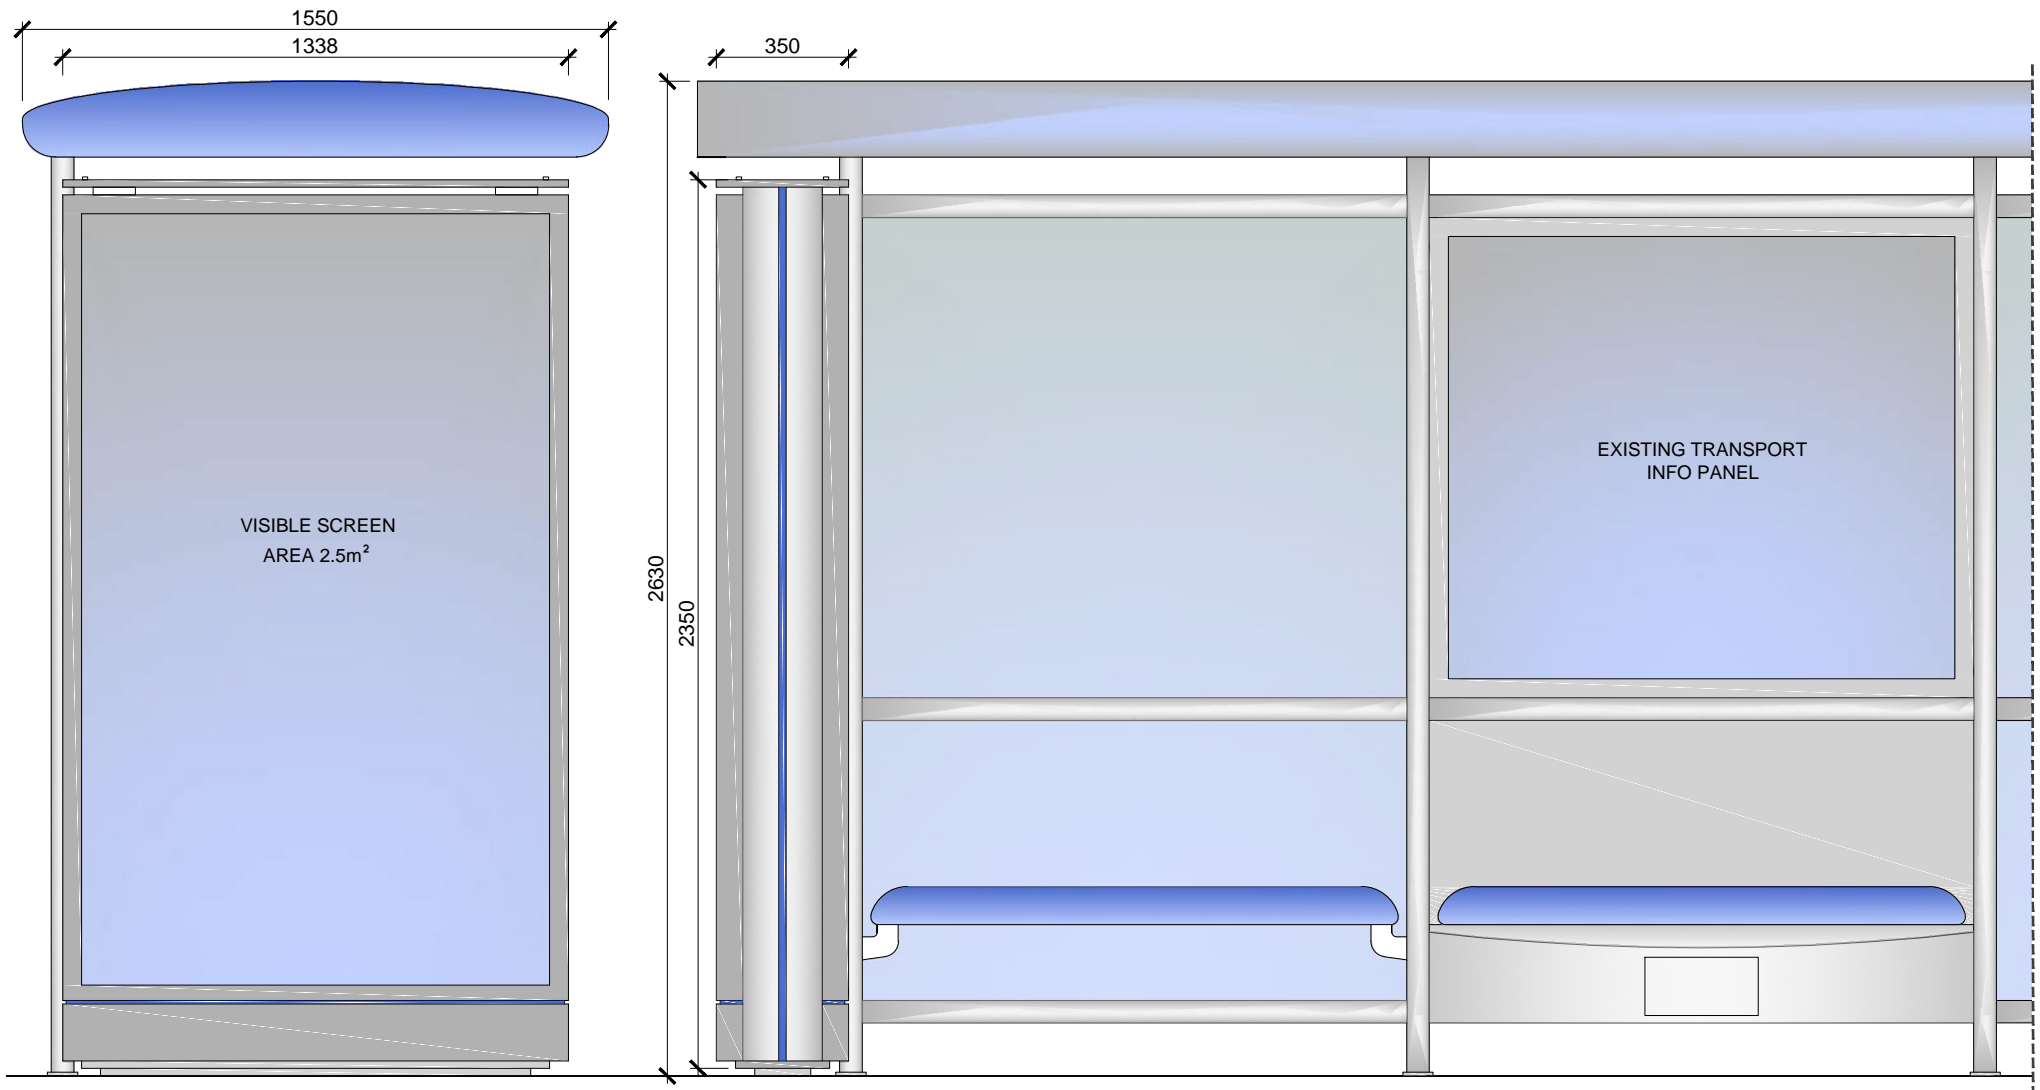

SITE ADDRESS

Eversholt Street, London, NW1 1DB

Junction with Lansing Street

Furniture Index: CAM00021AB

Easting/Northing: 529681/182716

SCALE BAR [1:20 @ A4]