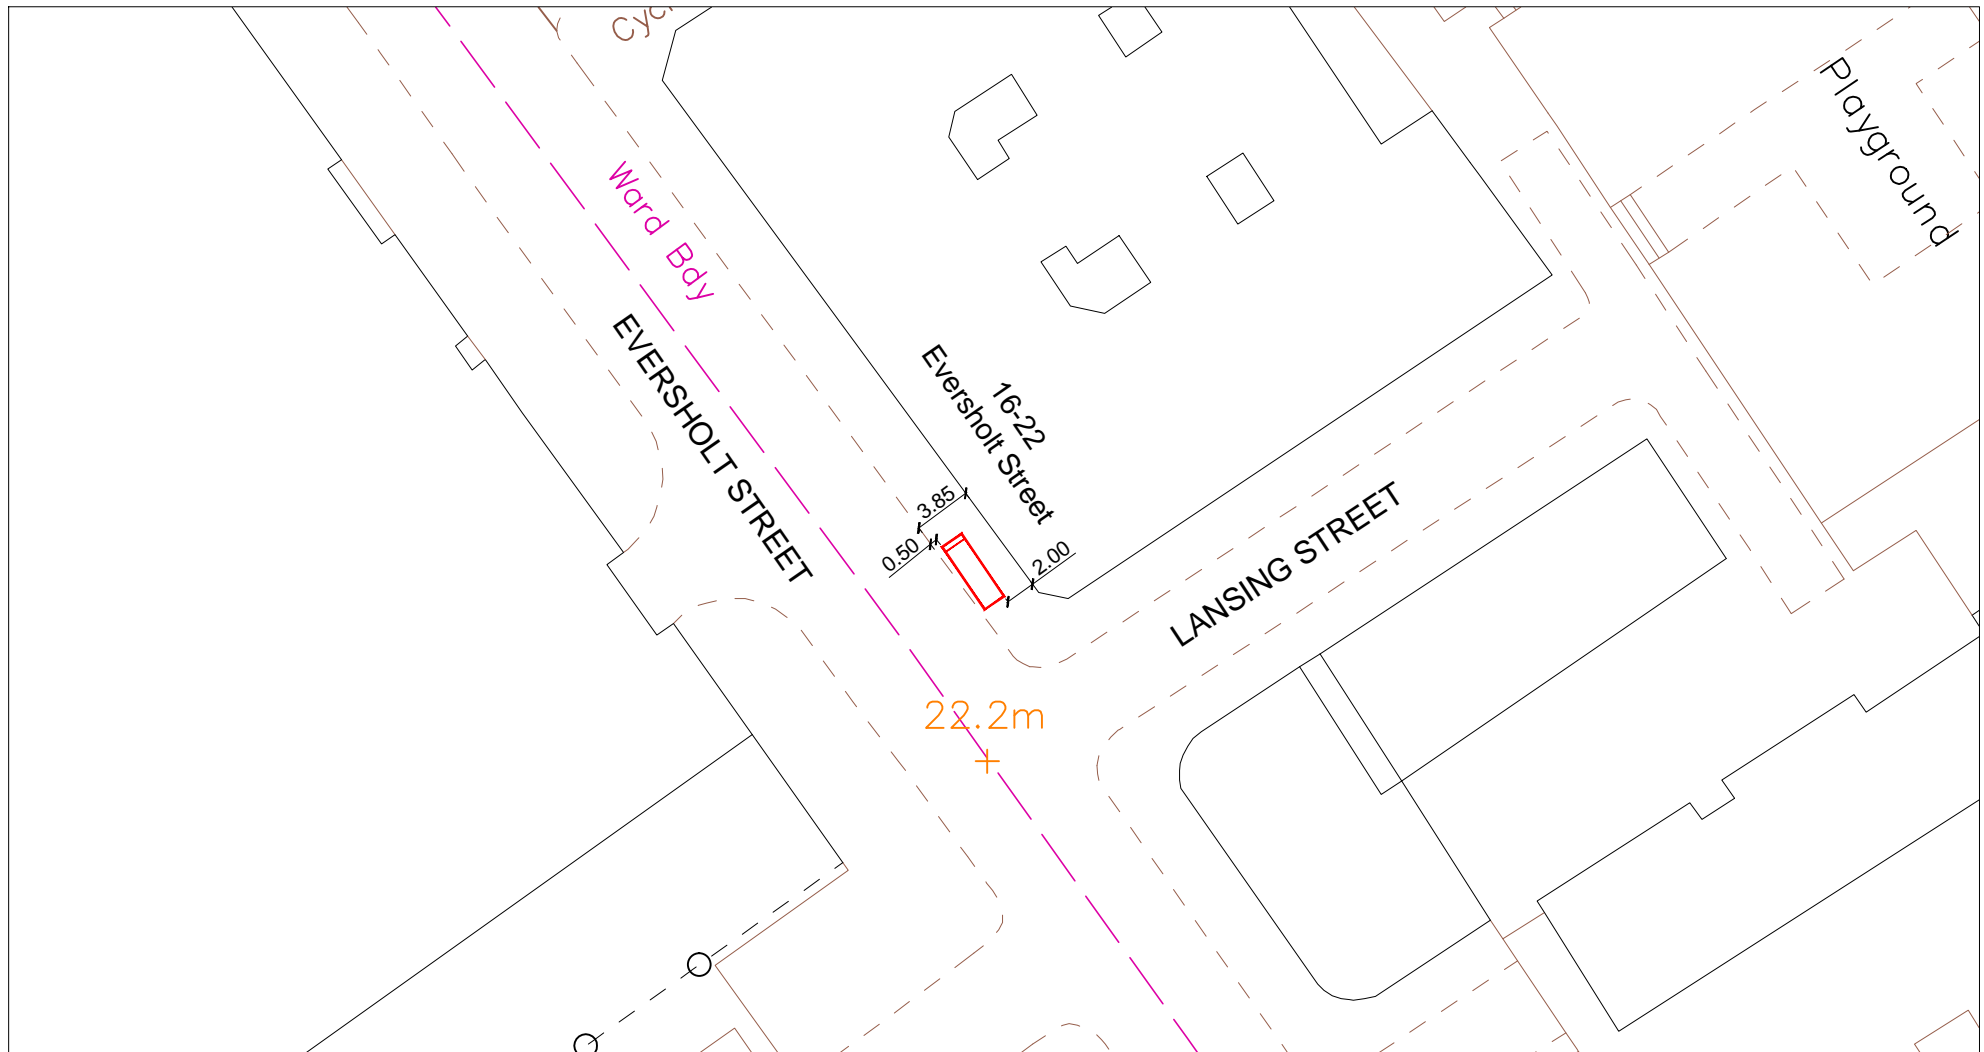

SITE ADDRESS

Eversholt Street, London, NW1 1DB

Junction with Lansing Street

Furniture Index: CAM0021AB

Easting/Northing: 529681/182716

SCALE BAR [1:1250 @ A4]

SITE ADDRESS

Eversholt Street, London, NW1 1DB

Junction with Lansing Street

Furniture Index: CAM00021AB

Easting/Northing: 529681/182716

SITE ADDRESS

Eversholt Street, London, NW1 1DB

Junction with Lansing Street

Furniture Index: CAM00021AB

Easting/Northing: 529681/182716

PROPOSED ADVERTISING DISPLAY

The proposed advertising panel will comprise a double sided freestanding digital display unit at one end of the bus shelter. This will be viewed as an integral part of the existing shelter design.

SITE ADDRESS

Eversholt Street, London, NW1 1DB

Junction with Lansing Street

Furniture Index: CAM00021AB

Easting/Northing: 529681/182716

SCALE BAR [1:20 @ A4]