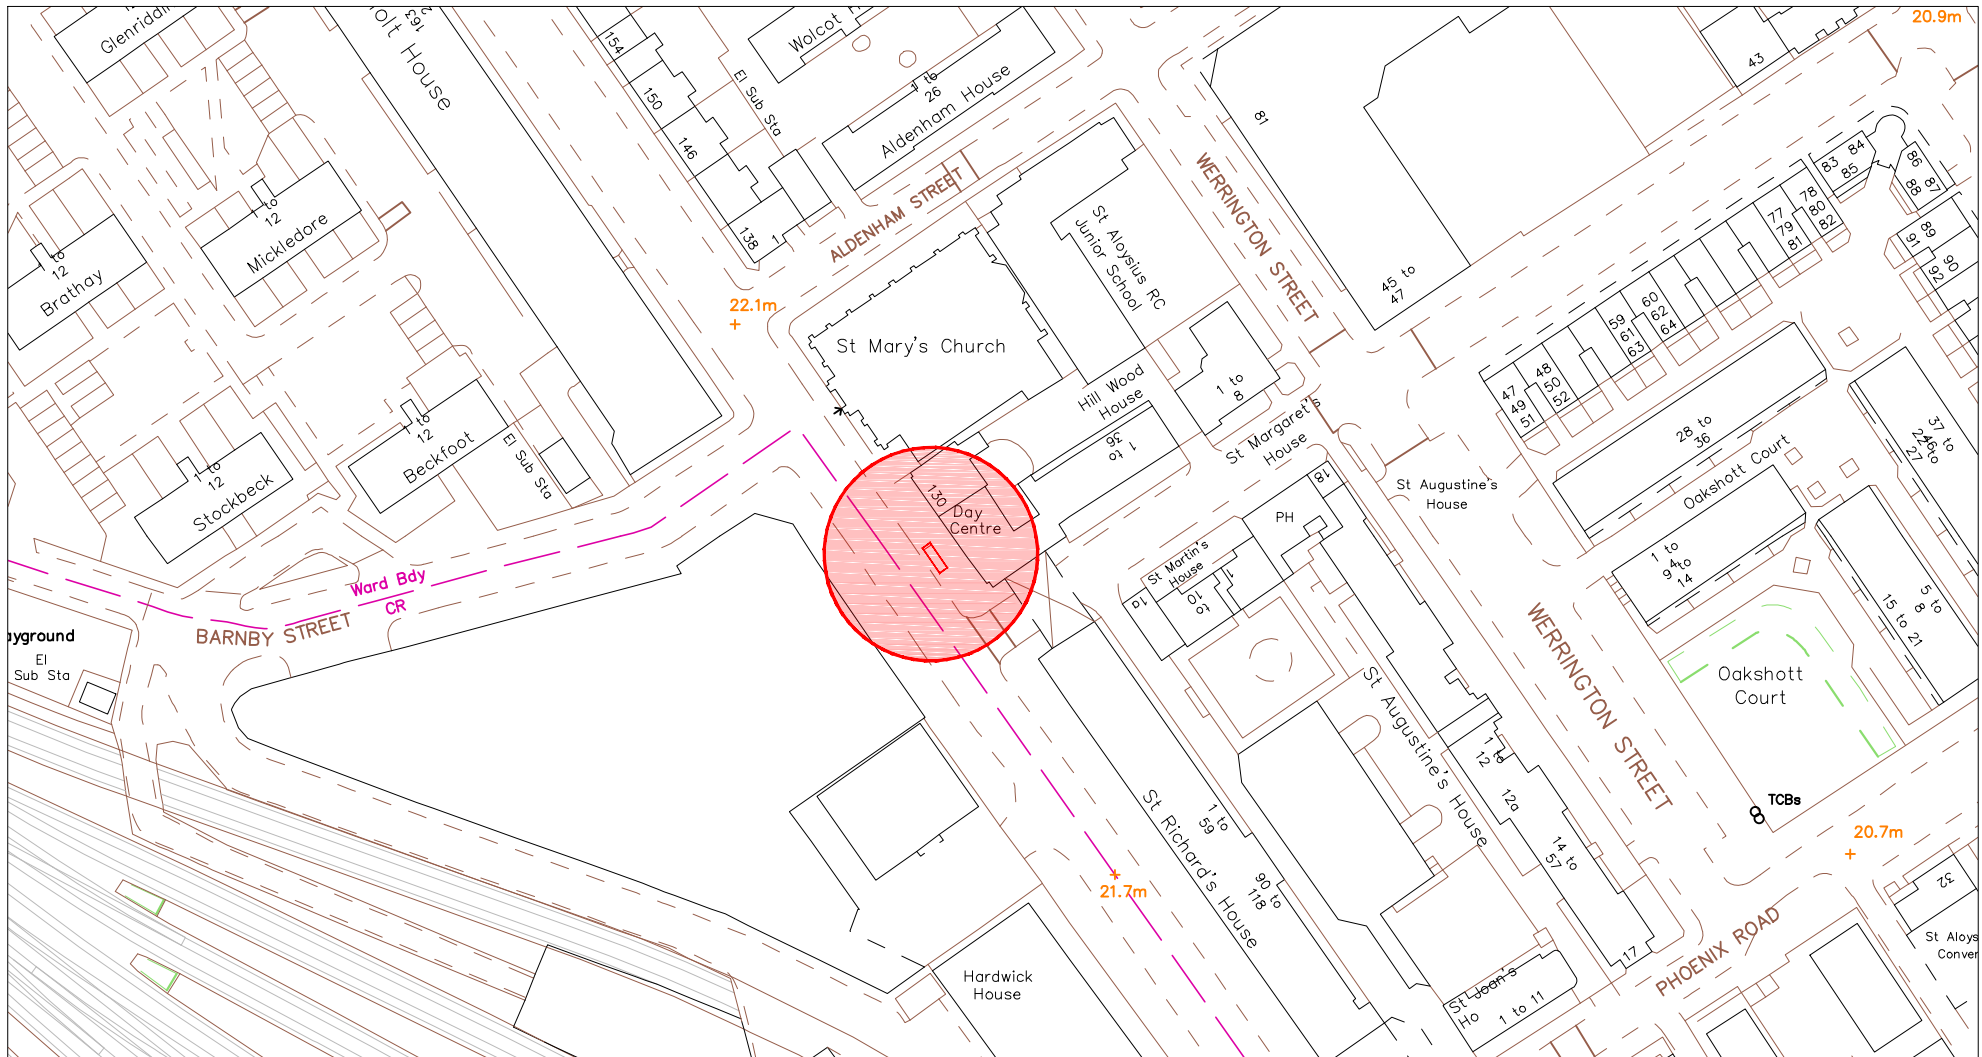

SITE ADDRESS

Eversholt Street, London, NW1 1DL
Junction with Polygon Road - 15m Before
Furniture Index: CAM00020AB
Easting/Northing: 529480/182995

SCALE BAR [1:1250 @ A4]

SITE ADDRESS

Eversholt Street, London, NW1 1DL
Junction with Polygon Road - 15m Before
Furniture Index: CAM00020AB
Easting/Northing: 529480/182995

SITE ADDRESS

Eversholt Street, London, NW1 1DL
Junction with Polygon Road - 15m Before
Furniture Index: CAM00020AB
Easting/Northing: 529480/182995

PROPOSED ADVERTISING DISPLAY

The proposed advertising panel will comprise a double sided freestanding digital display unit at one end of the bus shelter. This will be viewed as an integral part of the existing shelter design.

SITE ADDRESS

Eversholt Street, London, NW1 1DL
Junction with Polygon Road - 15m Before
Furniture Index: CAM00020AB
Easting/Northing: 529480/182995

SCALE BAR [1:20 @ A4]