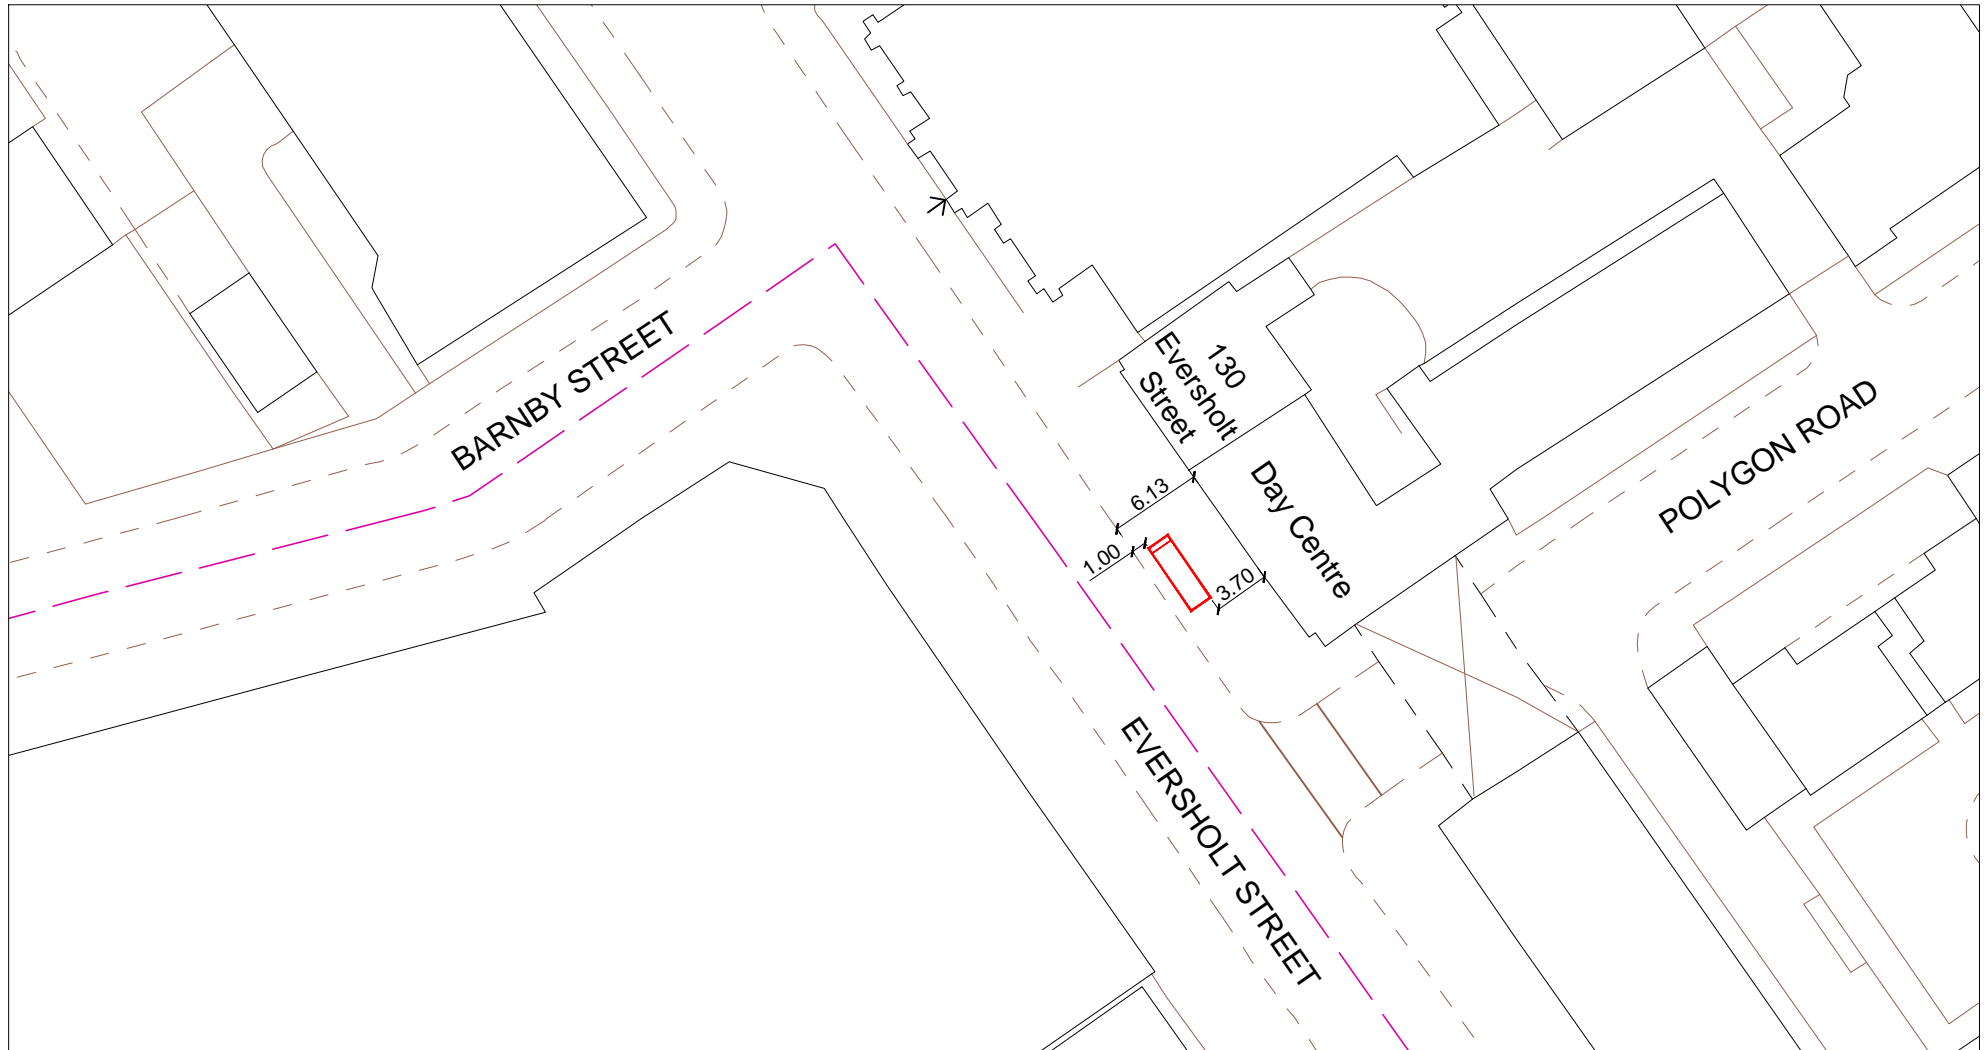

SITE ADDRESS

Eversholt Street, London, NW1 1DL
Junction with Polygon Road - 15m Before
Furniture Index: CAM00020AB
Easting/Northing: 529480/182995

SCALE BAR [1:1250 @ A4]

SITE ADDRESS

Eversholt Street, London, NW1 1DL
Junction with Polygon Road - 15m Before
Furniture Index: CAM00020AB
Easting/Northing: 529480/182995

SITE ADDRESS

Eversholt Street, London, NW1 1DL
Junction with Polygon Road - 15m Before
Furniture Index: CAM00020AB
Easting/Northing: 529480/182995

PROPOSED ADVERTISING DISPLAY

The proposed advertising panel will comprise a double sided freestanding digital display unit at one end of the bus shelter. This will be viewed as an integral part of the existing shelter design.

SITE ADDRESS

Eversholt Street, London, NW1 1DL
Junction with Polygon Road - 15m Before
Furniture Index: CAM00020AB
Easting/Northing: 529480/182995

SCALE BAR [1:20 @ A4]