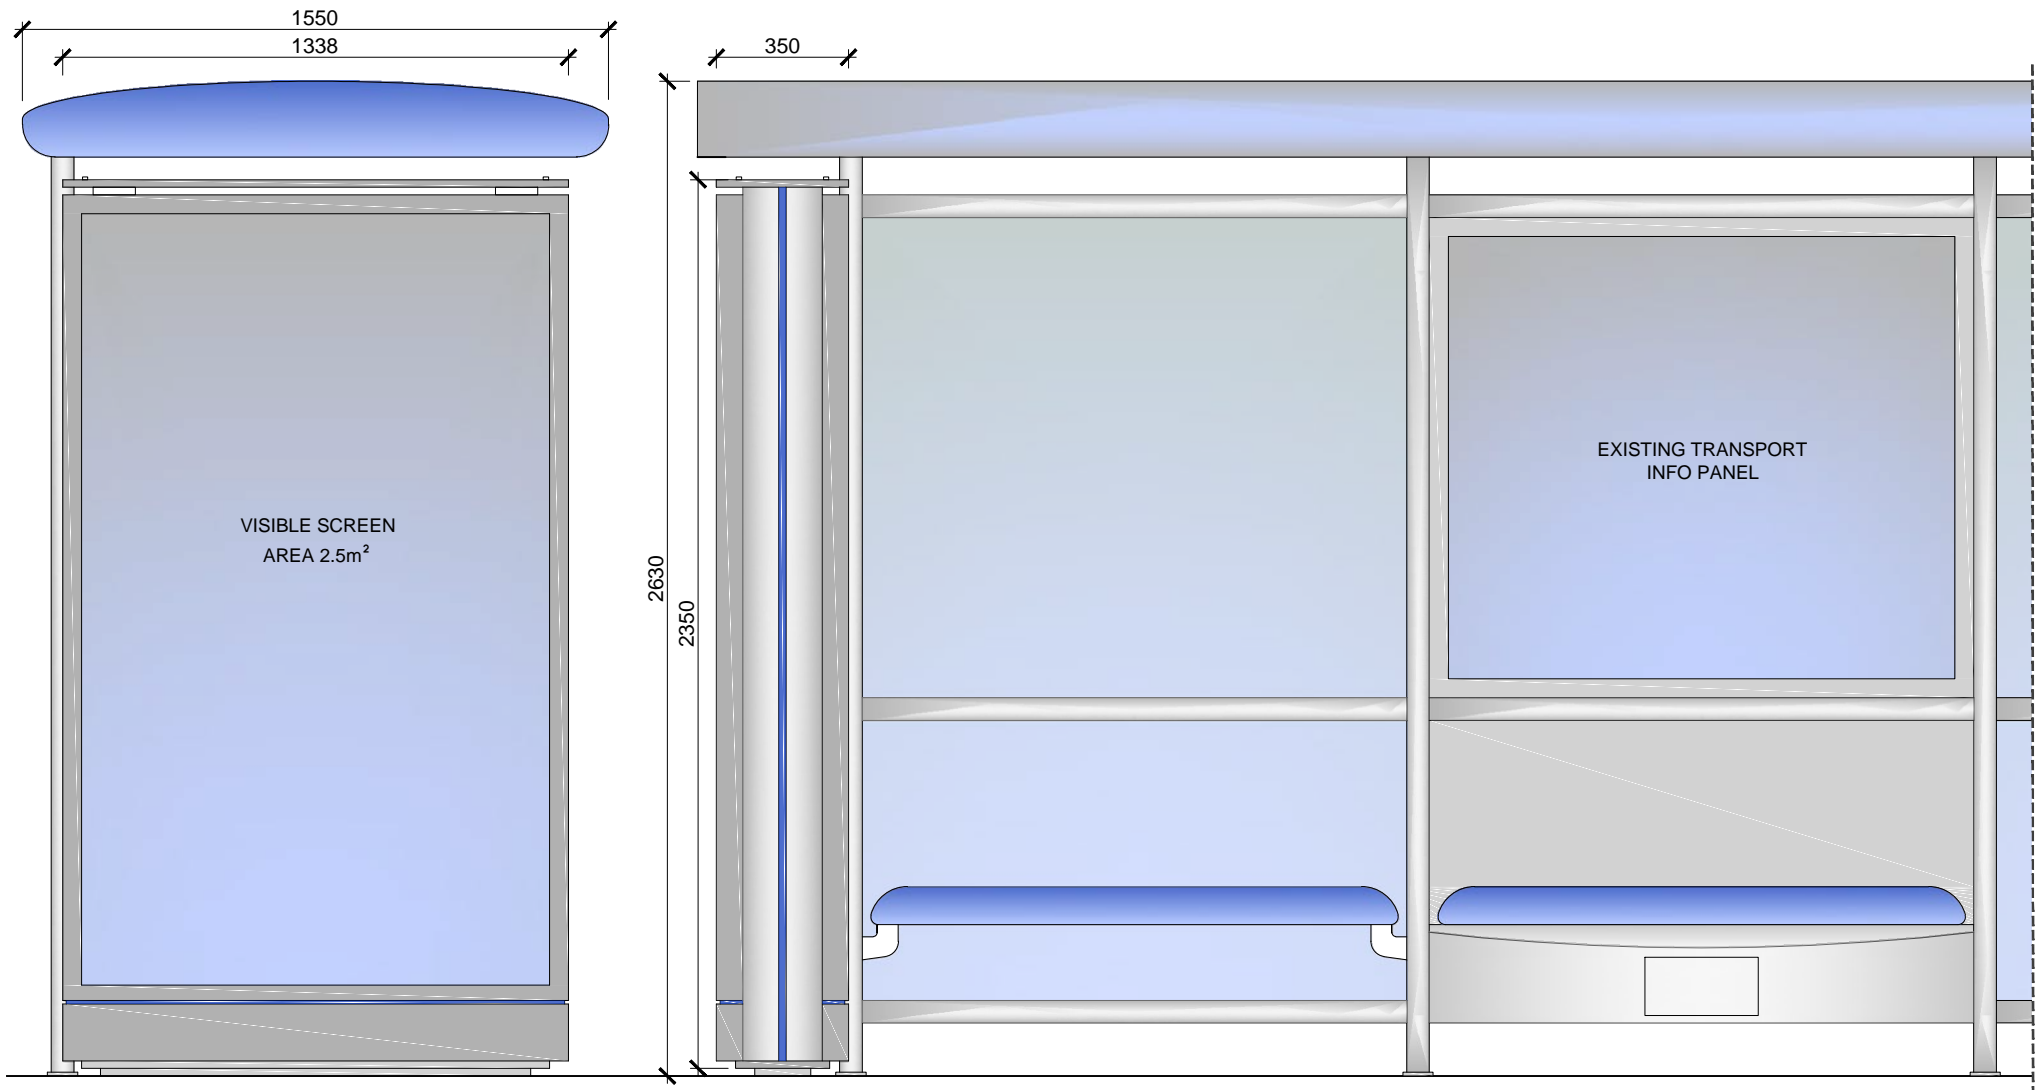

SITE ADDRESS

Eversholt Street, London, NW1 1DL
Junction with Polygon Road - 15m Before
Furniture Index: CAM00020AB
Easting/Northing: 529480/182995

PROPOSED ADVERTISING DISPLAY

The proposed advertising panel will comprise a double sided freestanding digital display unit at one end of the bus shelter. This will be viewed as an integral part of the existing shelter design.

SITE ADDRESS

Eversholt Street, London, NW1 1DL
Junction with Polygon Road - 15m Before
Furniture Index: CAM00020AB
Easting/Northing: 529480/182995

SCALE BAR [1:20 @ A4]