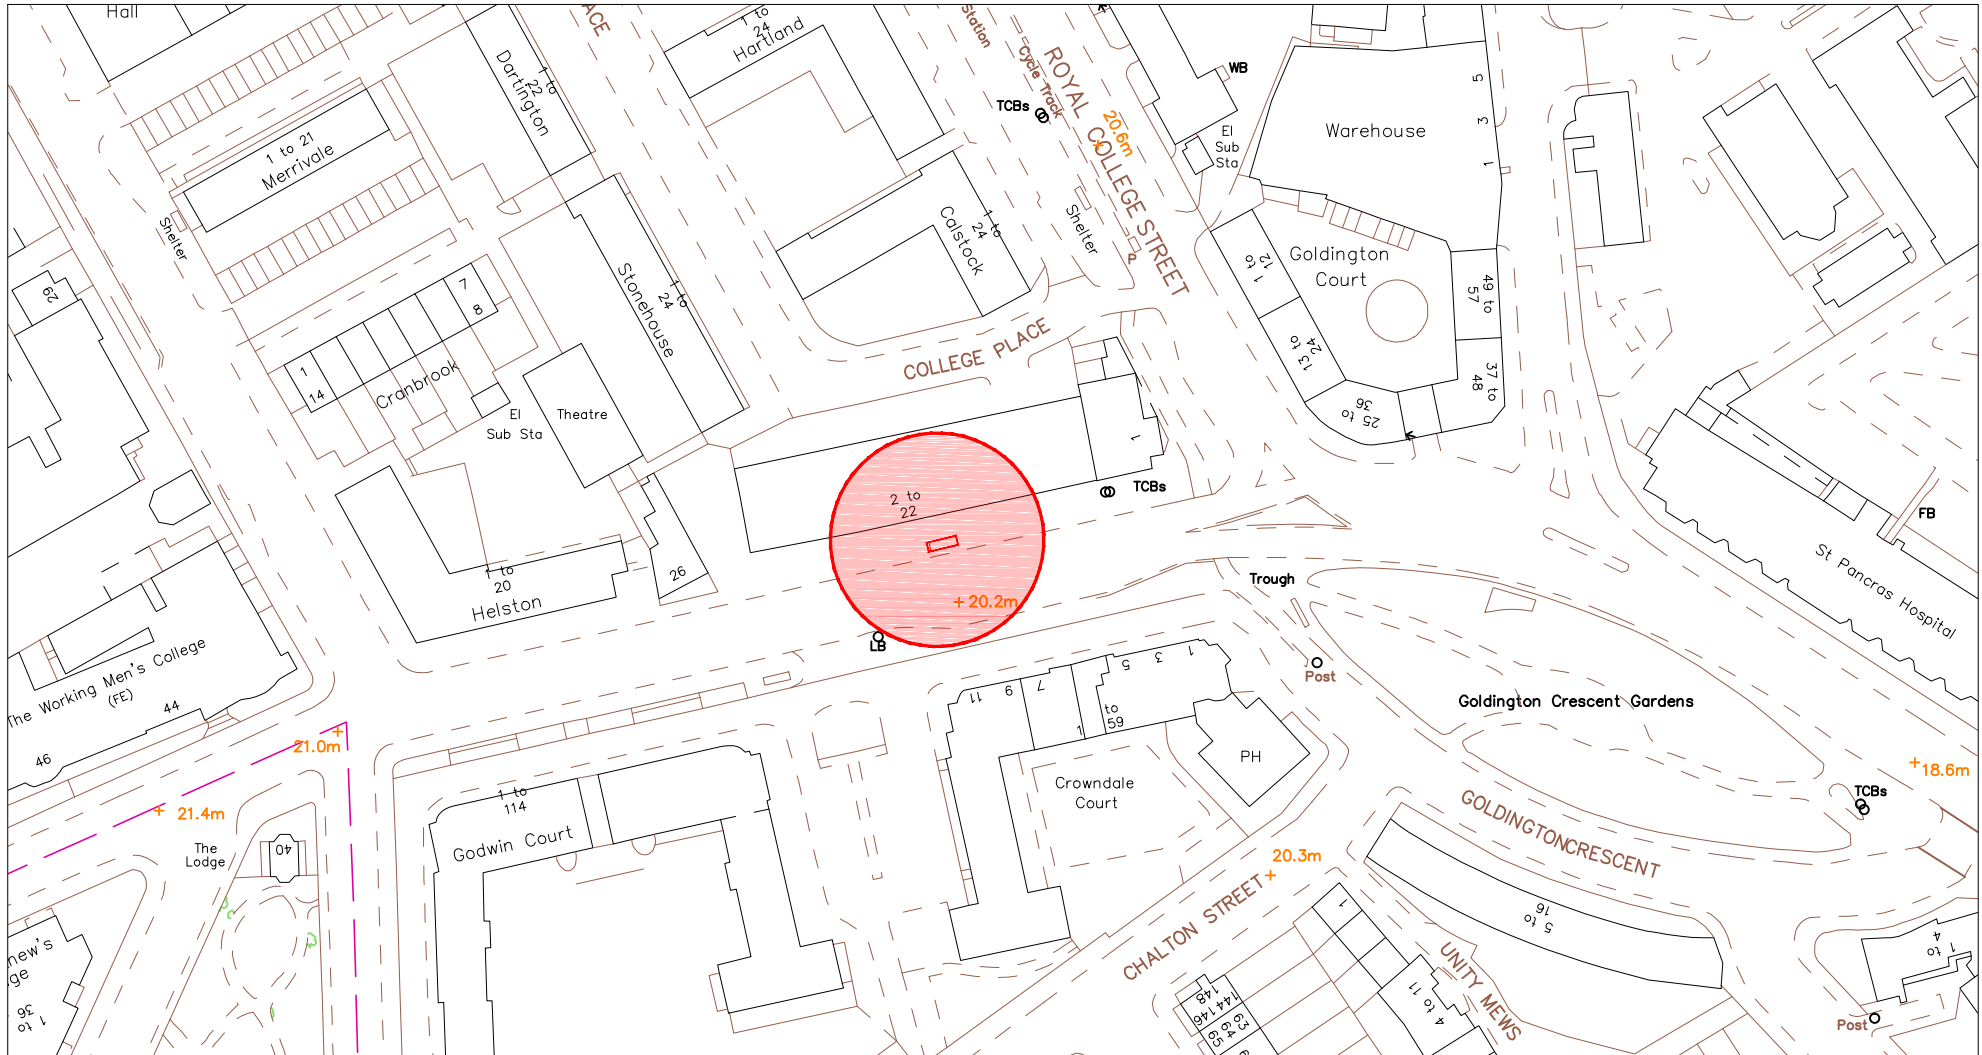

SITE ADDRESS

10 Crowndale Road, London, NW1 0RU
Junction with Royal College - 50m Before
Furniture Index: CAM00017AB
Easting/Northing: 529529/183498

SCALE BAR [1:1250 @ A4]

SITE ADDRESS

10 Crowndale Road, London, NW1 0RU
Junction with Royal College - 50m Before
Furniture Index: CAM00017AB
Easting/Northing: 529529/183498

SITE ADDRESS

10 Crowndale Road, London, NW1 0RU
Junction with Royal College - 50m Before
Furniture Index: CAM00017AB
Easting/Northing: 529529/183498

PROPOSED ADVERTISING DISPLAY

The proposed advertising panel will comprise a double sided freestanding digital display unit at one end of the bus shelter. This will be viewed as an integral part of the existing shelter design.

SITE ADDRESS

10 Crowndale Road, London, NW1 0RU
Junction with Royal College - 50m Before

Furniture Index: CAM00017AB

Easting/Northing: 529529/183498

SCALE BAR [1:20 @ A4]