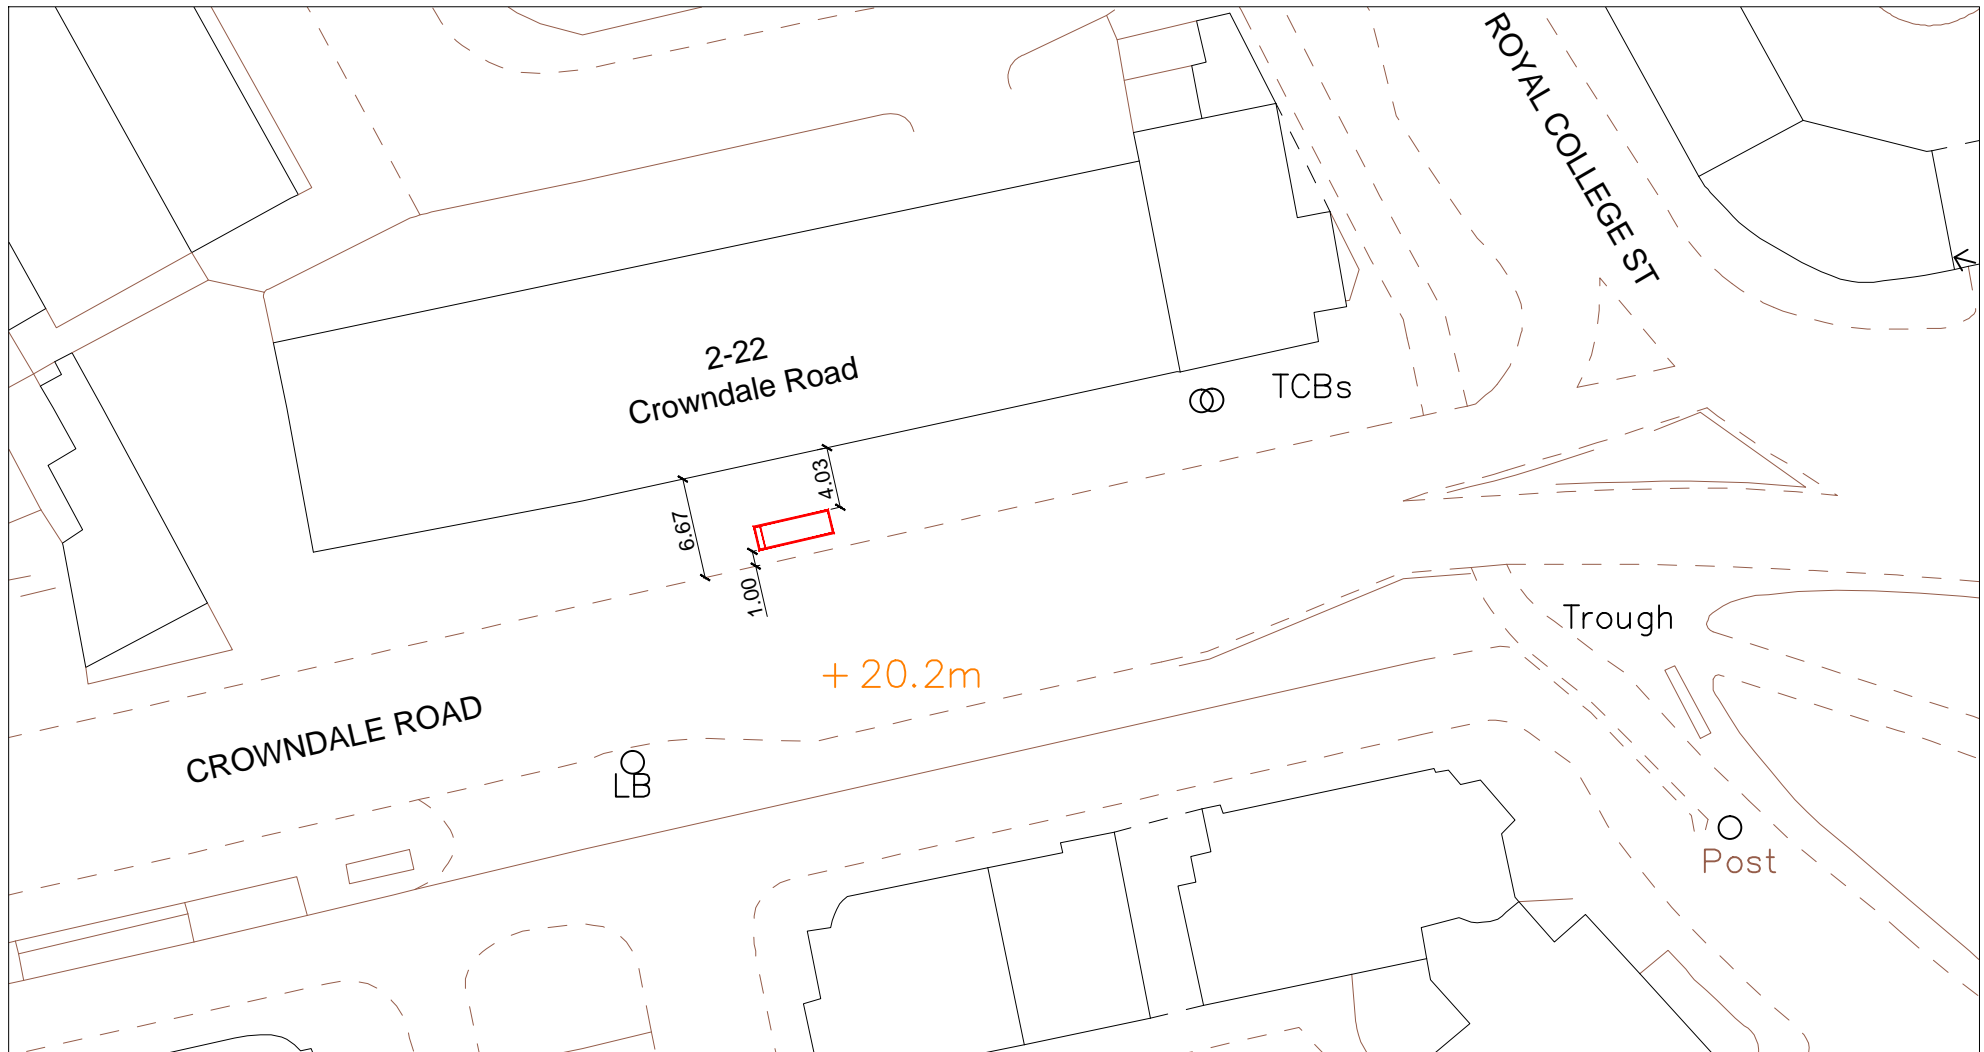

SITE ADDRESS

10 Crowndale Road, London, NW1 0RU
Junction with Royal College - 50m Before
Furniture Index: CAM00017AB
Easting/Northing: 529529/183498

SCALE BAR [1:1250 @ A4]

SITE ADDRESS

10 Crowndale Road, London, NW1 0RU
Junction with Royal College - 50m Before
Furniture Index: CAM00017AB
Easting/Northing: 529529/183498

SITE ADDRESS

10 Crowndale Road, London, NW1 0RU
Junction with Royal College - 50m Before
Furniture Index: CAM00017AB
Easting/Northing: 529529/183498

PROPOSED ADVERTISING DISPLAY

The proposed advertising panel will comprise a double sided freestanding digital display unit at one end of the bus shelter. This will be viewed as an integral part of the existing shelter design.

SITE ADDRESS

10 Crowndale Road, London, NW1 0RU
Junction with Royal College - 50m Before

Furniture Index: CAM00017AB

Easting/Northing: 529529/183498

SCALE BAR [1:20 @ A4]