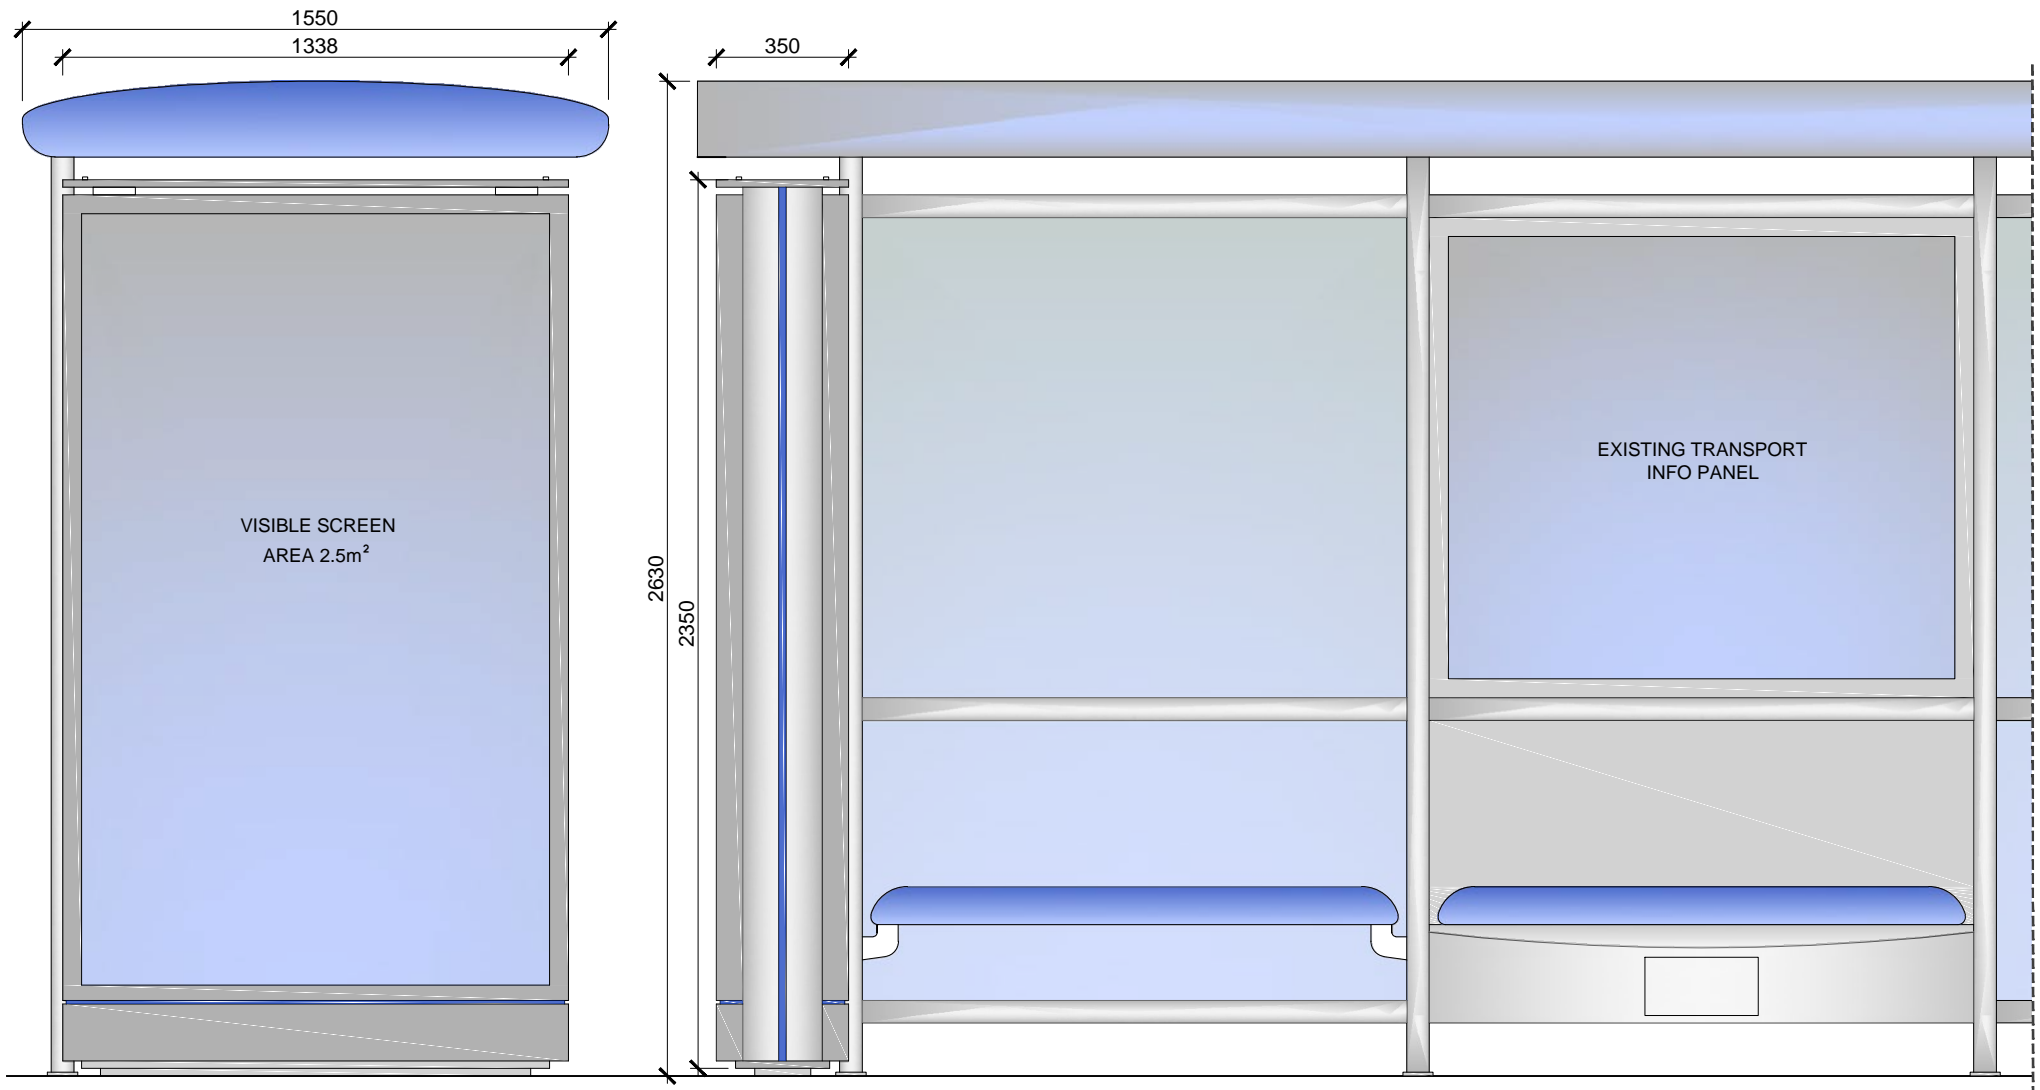

SITE ADDRESS

10 Crowndale Road, London, NW1 0RU
Junction with Royal College - 50m Before
Furniture Index: CAM00017AB
Easting/Northing: 529529/183498

SCALE BAR [1:1250 @ A4]

SITE ADDRESS

10 Crowndale Road, London, NW1 0RU
Junction with Royal College - 50m Before
Furniture Index: CAM00017AB
Easting/Northing: 529529/183498

SITE ADDRESS

10 Crowndale Road, London, NW1 0RU
Junction with Royal College - 50m Before
Furniture Index: CAM00017AB
Easting/Northing: 529529/183498

PROPOSED ADVERTISING DISPLAY

The proposed advertising panel will comprise a double sided freestanding digital display unit at one end of the bus shelter. This will be viewed as an integral part of the existing shelter design.

SITE ADDRESS

10 Crowndale Road, London, NW1 0RU
Junction with Royal College - 50m Before

Furniture Index: CAM00017AB

Easting/Northing: 529529/183498

SCALE BAR [1:20 @ A4]