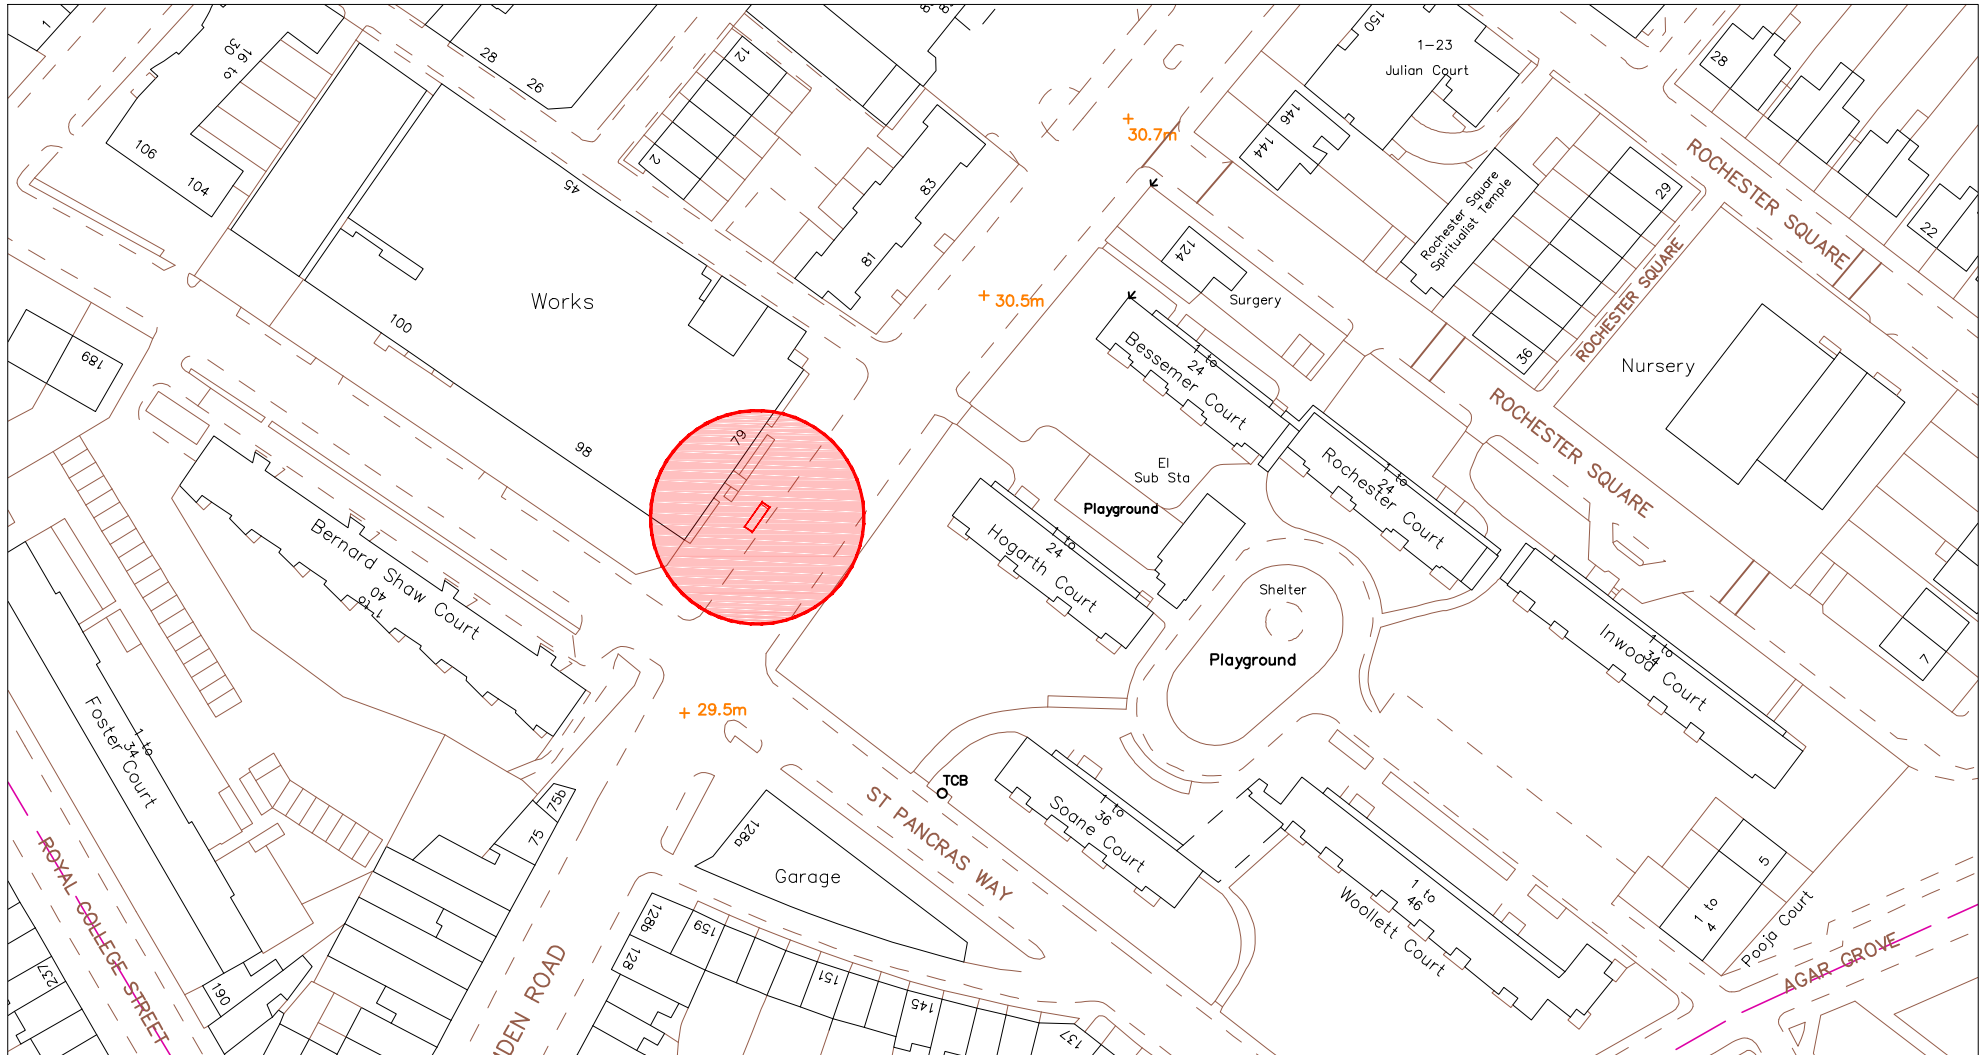

SITE ADDRESS

77-79 Camden Road, London, NW1 9EH

Junction with St Pancras Way

Furniture Index: CAM0001AB

Easting/Northing: 529272/184338

SCALE BAR [1:1250 @ A4]

SITE ADDRESS

77-79 Camden Road, London, NW1 9EH

Junction with St Pancras Way

Furniture Index: CAM0001AB

Easting/Northing: 529272/184338

SCALE BAR [1:500 @ A4]

SITE ADDRESS

77-79 Camden Road, London, NW1 9EH

Junction with St Pancras Way

Furniture Index: CAM0001AB

Easting/Northing: 529272/184338

PROPOSED ADVERTISING DISPLAY

The proposed advertising panel will comprise a double sided freestanding digital display unit at one end of the bus shelter. This will be viewed as an integral part of the existing shelter design.

SITE ADDRESS

77-79 Camden Road, London, NW1 9EH

Junction with St Pancras Way

Furniture Index: CAM0001AB

Easting/Northing: 529272/184338