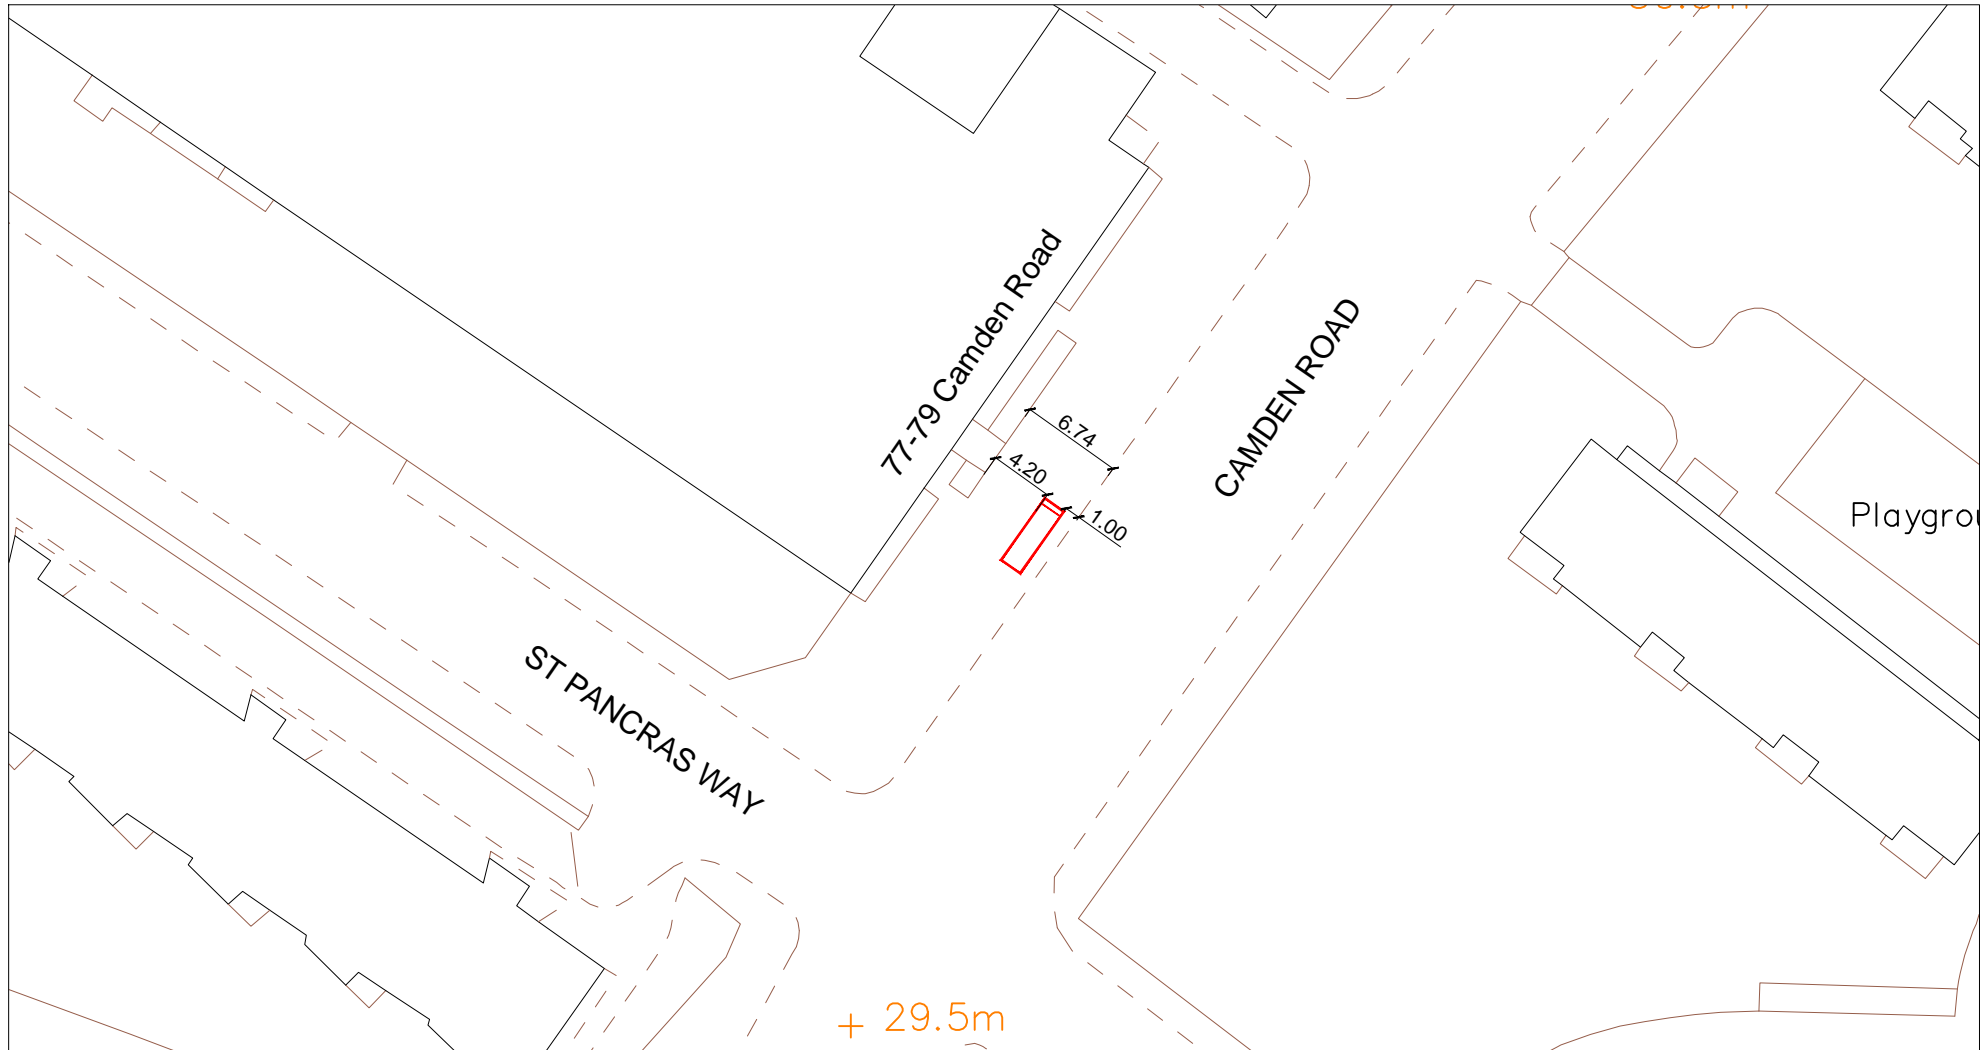

SITE ADDRESS

77-79 Camden Road, London, NW1 9EH

Junction with St Pancras Way

Furniture Index: CAM0001AB

Easting/Northing: 529272/184338

SCALE BAR [1:1250 @ A4]

SITE ADDRESS

77-79 Camden Road, London, NW1 9EH

Junction with St Pancras Way

Furniture Index: CAM0001AB

Easting/Northing: 529272/184338

SCALE BAR [1:500 @ A4]

SITE ADDRESS

77-79 Camden Road, London, NW1 9EH

Junction with St Pancras Way

Furniture Index: CAM0001AB

Easting/Northing: 529272/184338

PROPOSED ADVERTISING DISPLAY

The proposed advertising panel will comprise a double sided freestanding digital display unit at one end of the bus shelter. This will be viewed as an integral part of the existing shelter design.

SITE ADDRESS

77-79 Camden Road, London, NW1 9EH

Junction with St Pancras Way

Furniture Index: CAM0001AB

Easting/Northing: 529272/184338