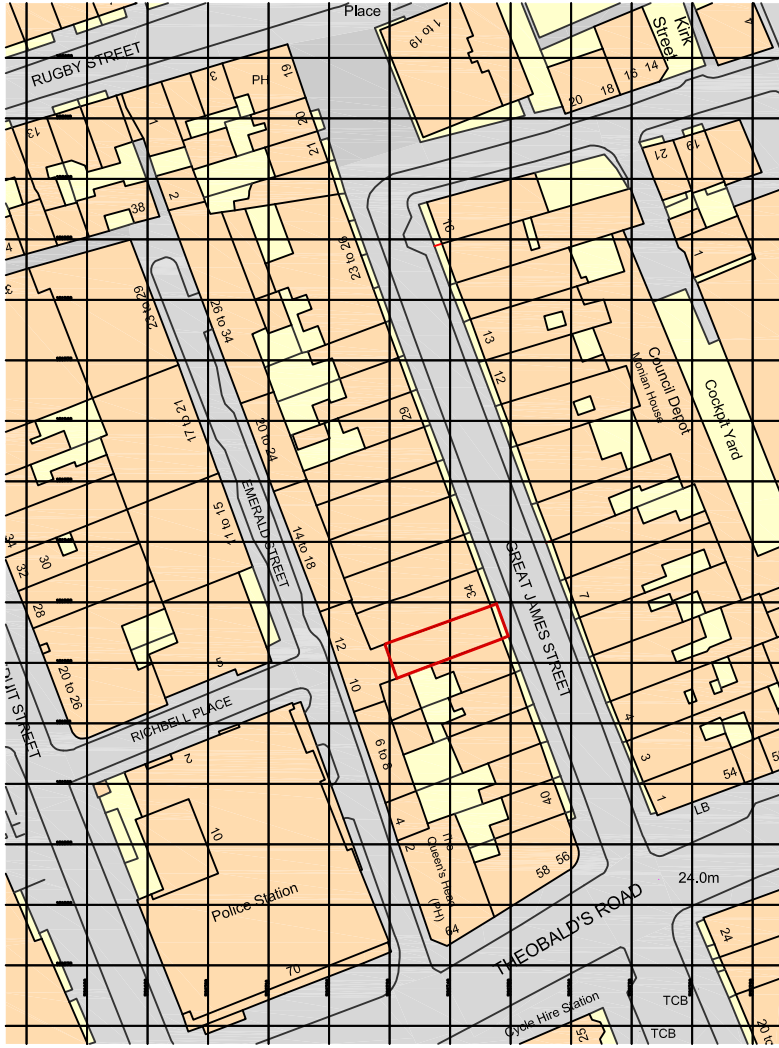

version	date	author	version notes
P1	As dwg	As dwg	Initial issue

SCALE: 1:1250

Reproduced by permission of Ordnance Survey on behalf of HMSO. © Crown copyright 2006.
All rights reserved Ordnance Survey Licence 100045894.