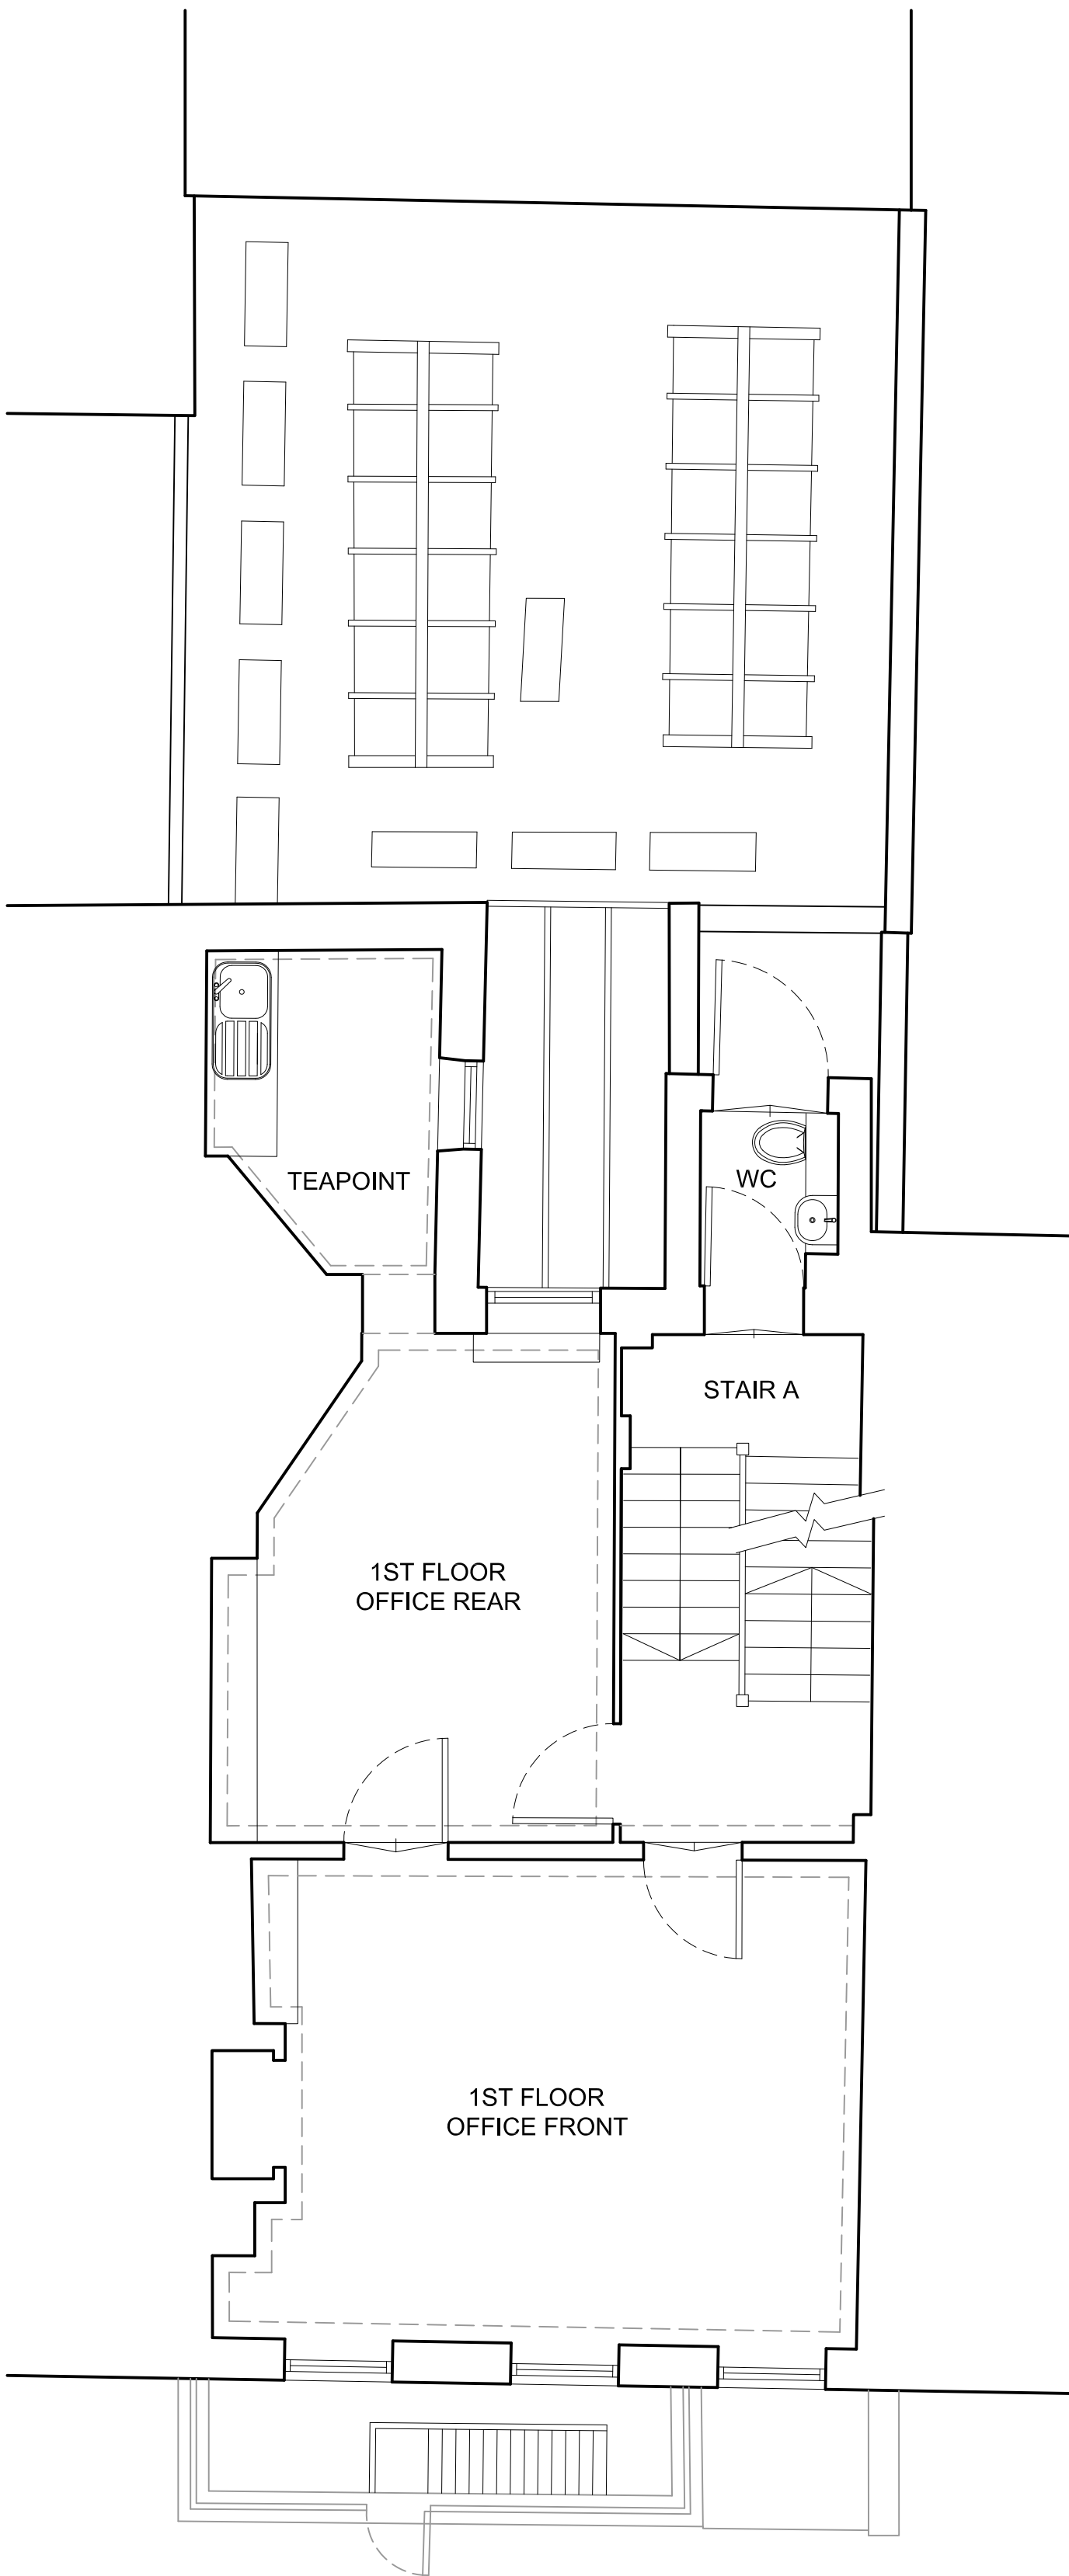

version	date	author	version notes
P1	As dwg	As dwg	Initial issue

SCALE: 1:50

status **Preliminary**

project **35 Great James Street, WC1N**

title **Existing First Floor Plan**

scale 1:50@A2 date 08..12.16 author LH job no. dwg no. **1532-F0-101** ver. **P1**