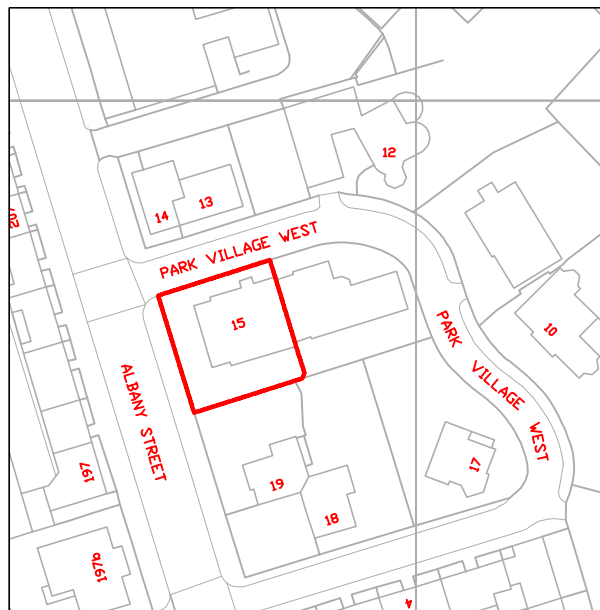

LOCATION PLAN

15 PARK VILLAGE WEST
LONDON
NW1 4AE

Scale: 1:1250@A4

KEY:

 Site Outline

metres

LP01

CHARLES BRICE LTD