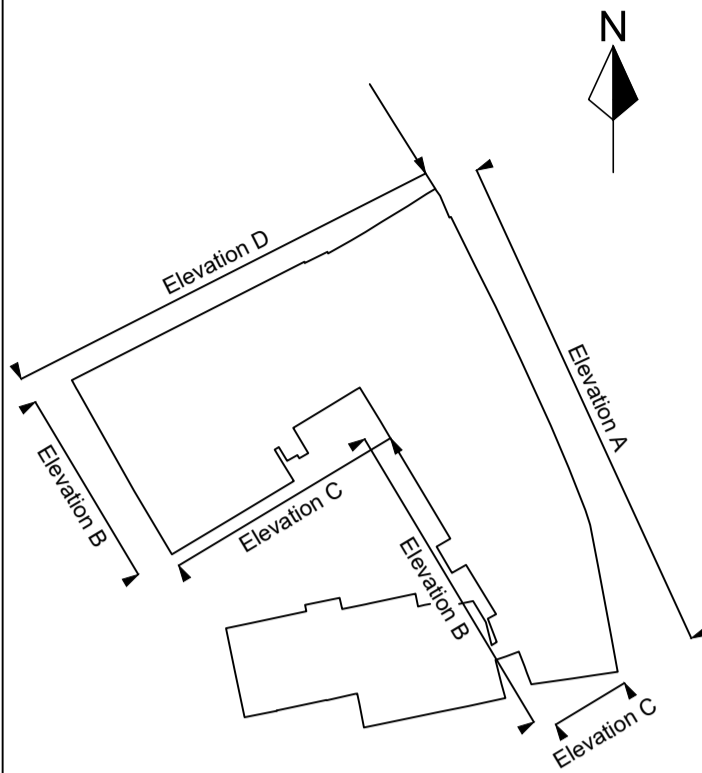

No scaled dimensions to be taken from this drawings. All dimensions to be site checked.

Location Plan

PROPOSED BANNER