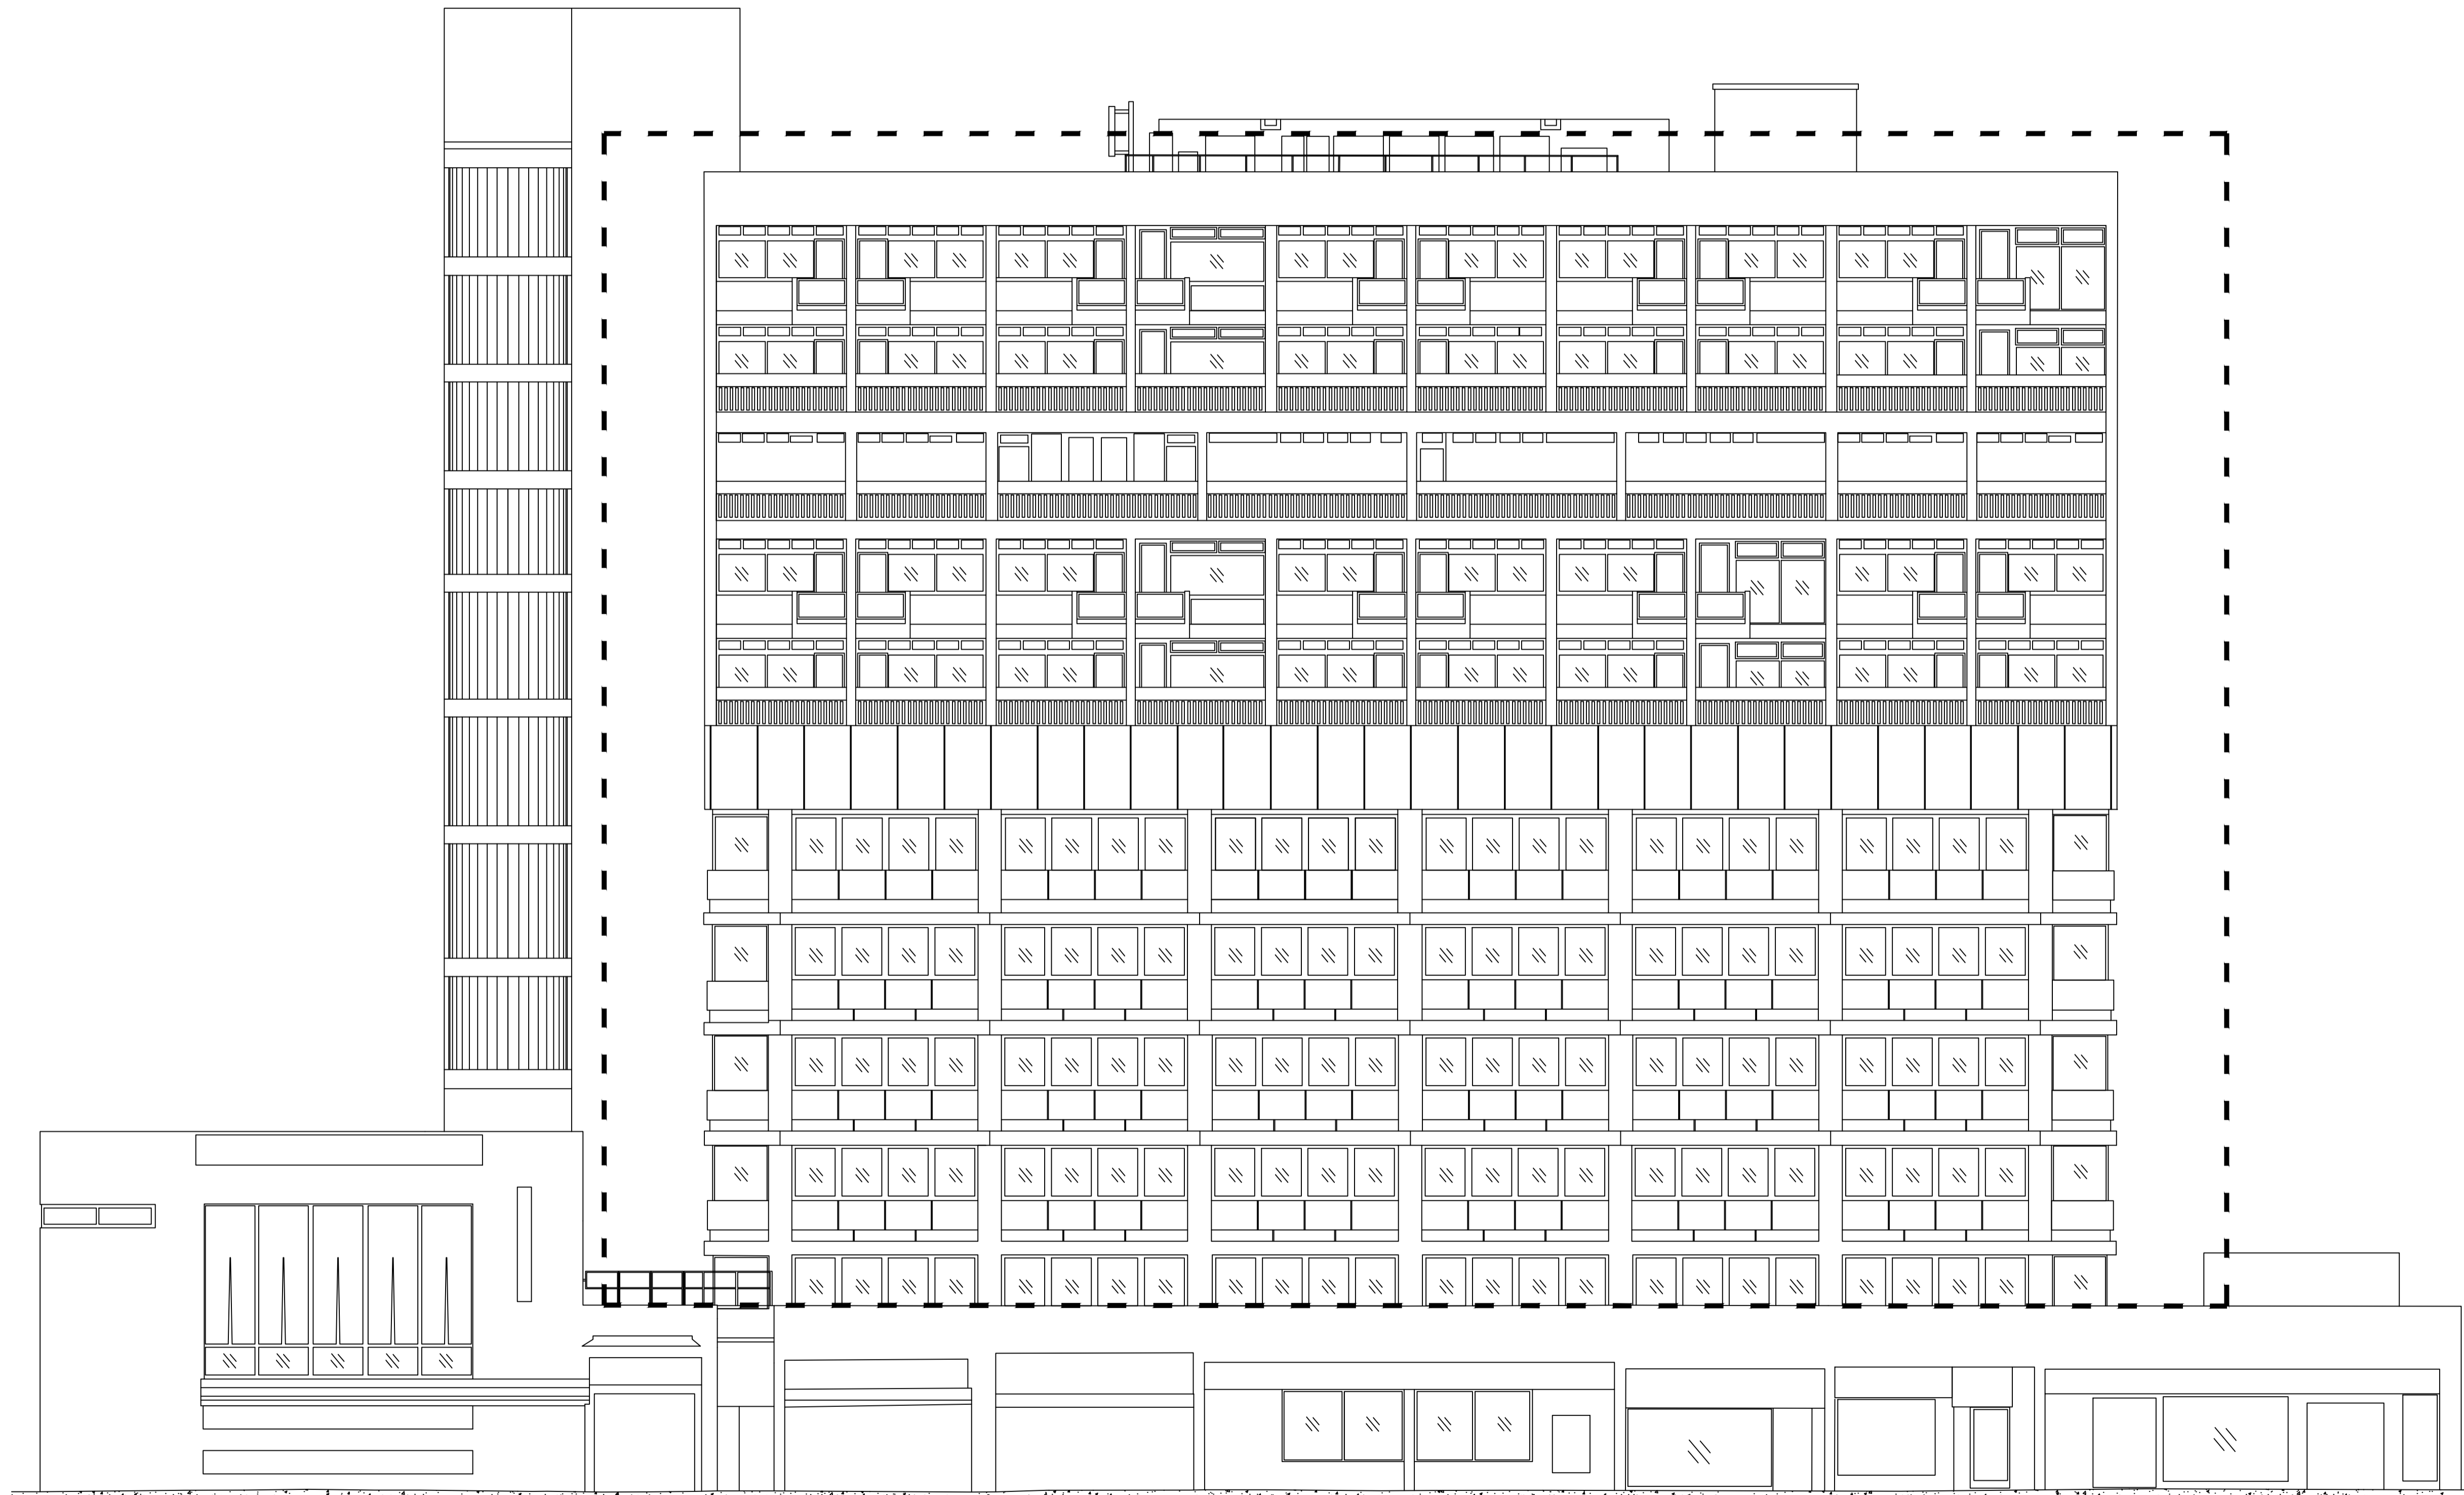

CGA architects
221 East Barnet Road,
Barnet, Herts EN4 8QS
Tel: 020 8449 5100
Fax: 020 8449 5170

Client: Polyteck

Site: Centre Heights
137 Finchley Rd
London
NW3 6JG

Scale: 1:100 @ A1 Drawn:
Date: Dec. 2016

Title: Elevation A as Proposed

Dwg. No. 982/SK01 Rev. #

Front Elevation (Elevation A)
as Proposed