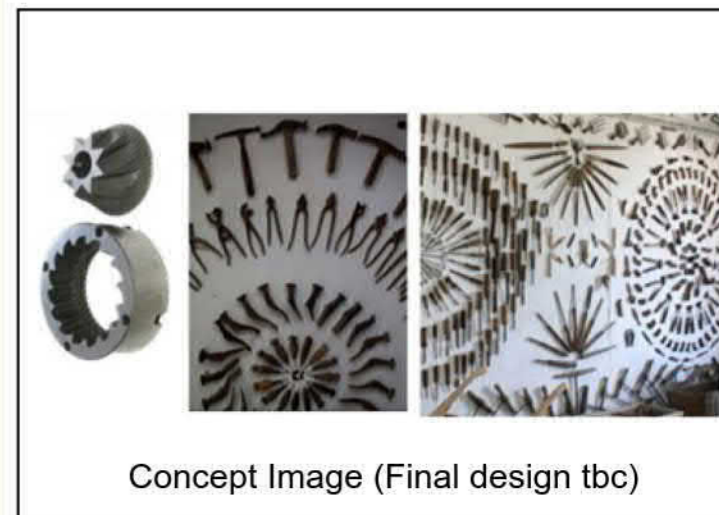

STARWOOD CAPITAL

Russel External

Sch 13337

Ref 17

Type A

Loc EXTERNAL

Rev 0 - 11/11/2016

Drn WB

DIMENSIONS IN MILLIMETRES

Scale 1 : 5 @ A4

© RIVERMEADE SIGNS 2016

Tel: +44 (0)20 8896 6900 • E-mail: sales@rivermeade.com

Rivermeade Signs

Aluminium profile cut faces with fabricated shaped return, applied on both faces with deep etched zinc panels. Aluminium box section frame mechanically fixed over mild steel wall bracket.

WEIGHT 50 Kg ~