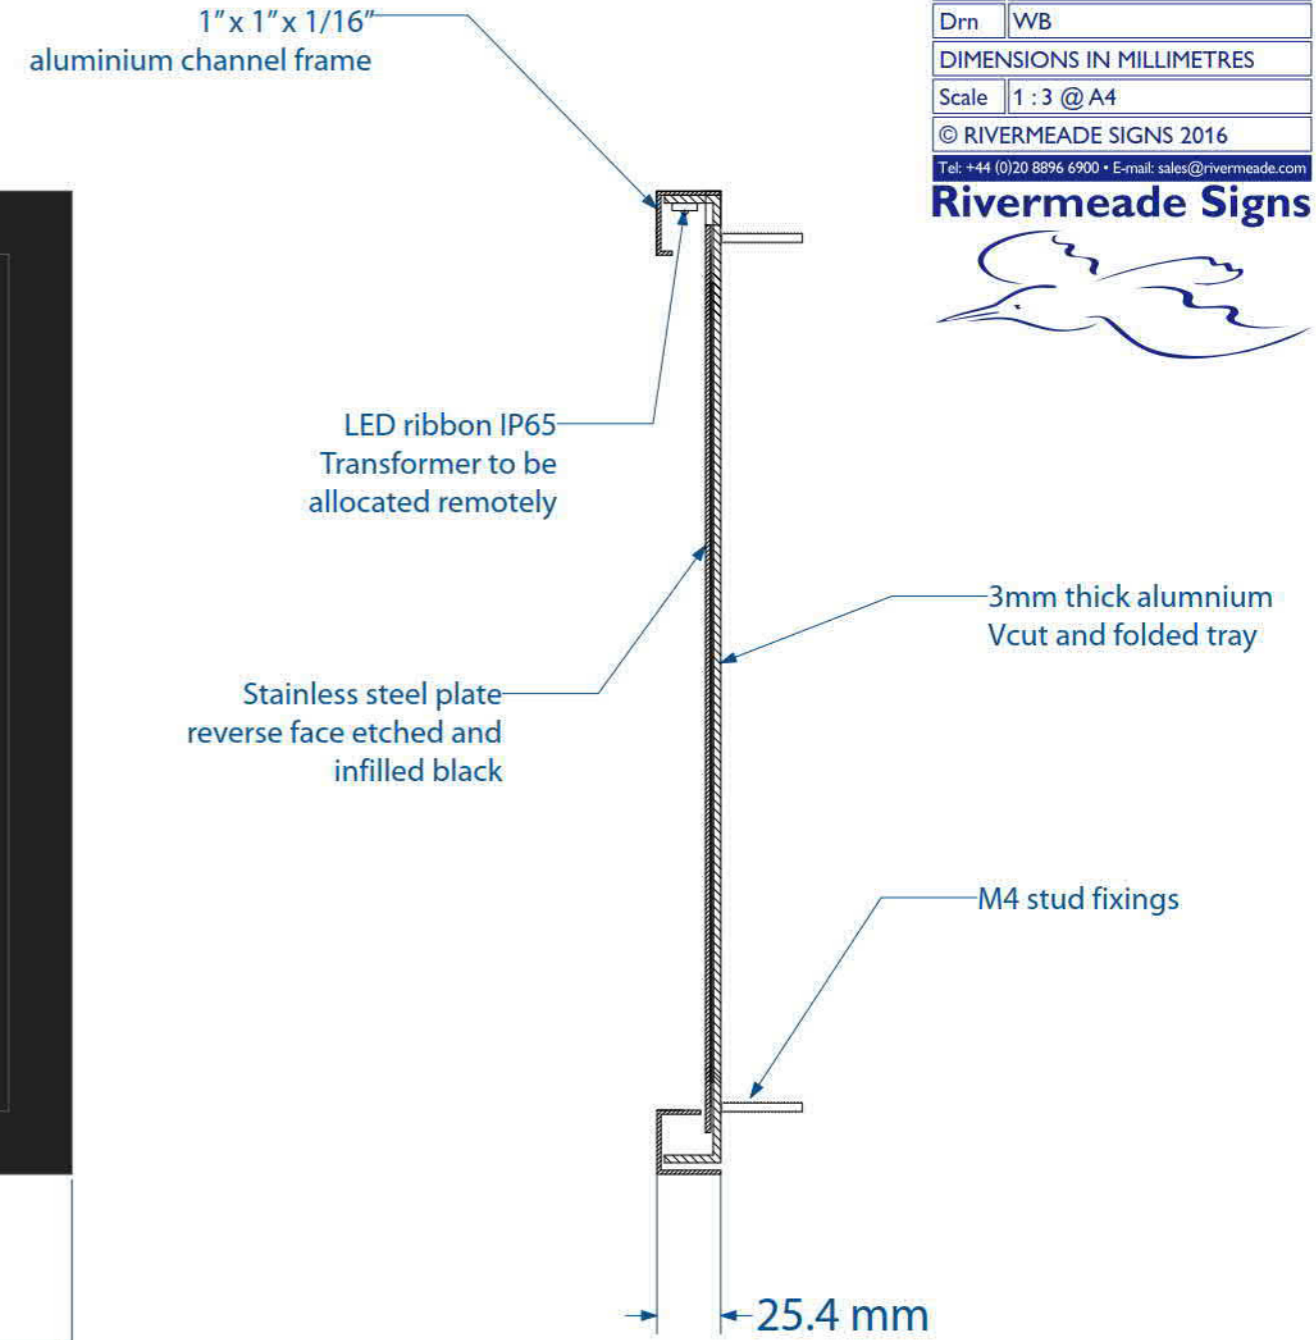

STARWOOD CAPITAL	
Russel External	
Sch	13337
Ref	1c
Type	L
Loc	EXTERNAL
Rev	0 - 11/11/2016
Drn	WB
DIMENSIONS IN MILLIMETRES	
Scale	1 : 3 @ A4
© RIVERMEADE SIGNS 2016	
Tel: +44 (0)20 8896 6900 • E-mail: sales@rivermeade.com	
Rivermeade Signs