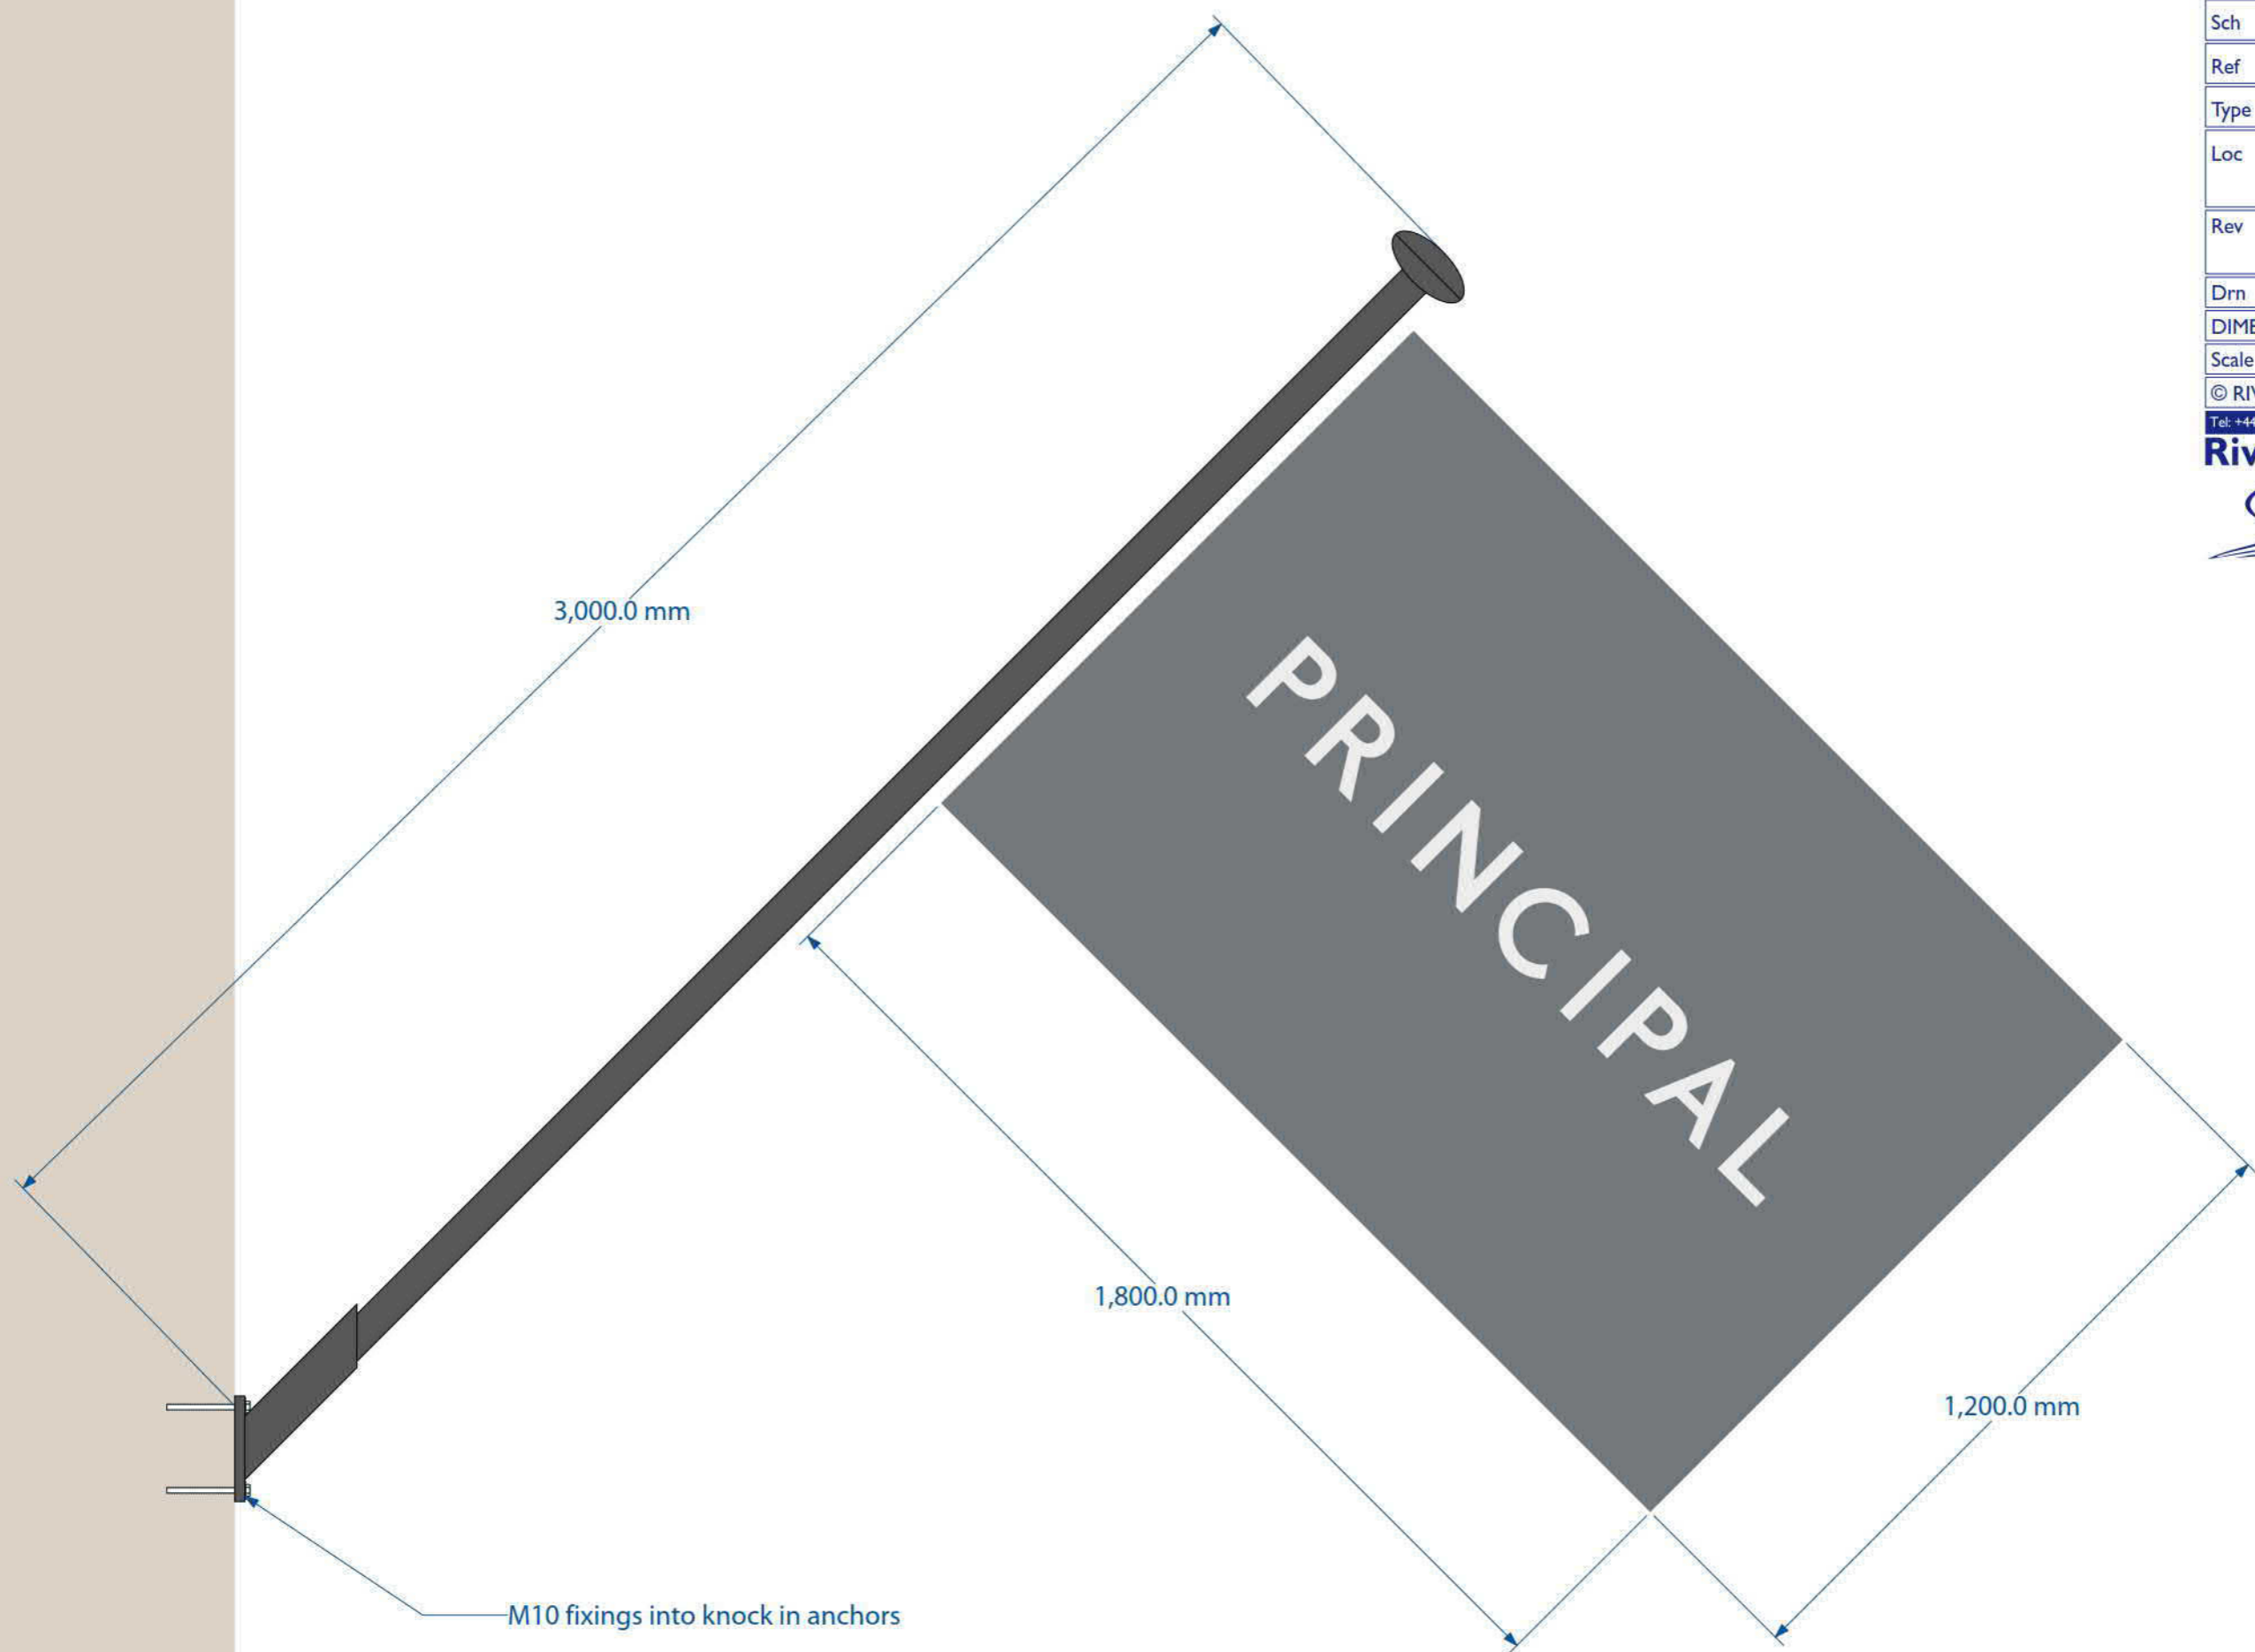

STARWOOD CAPITAL	
Russel External	
Sch	13337
Ref	5a
Type	D
Loc	EXTERNAL
Rev	0 - 11/11/2016
Drn	WB
DIMENSIONS IN MILLIMETRES	
Scale	1 : 12 @ A4
© RIVERMEADE SIGNS 2016	

Tel: +44 (0)20 8896 6900 • E-mail: sales@rivermeade.com

Rivermeade Signs

M10 fixings into knock in anchors