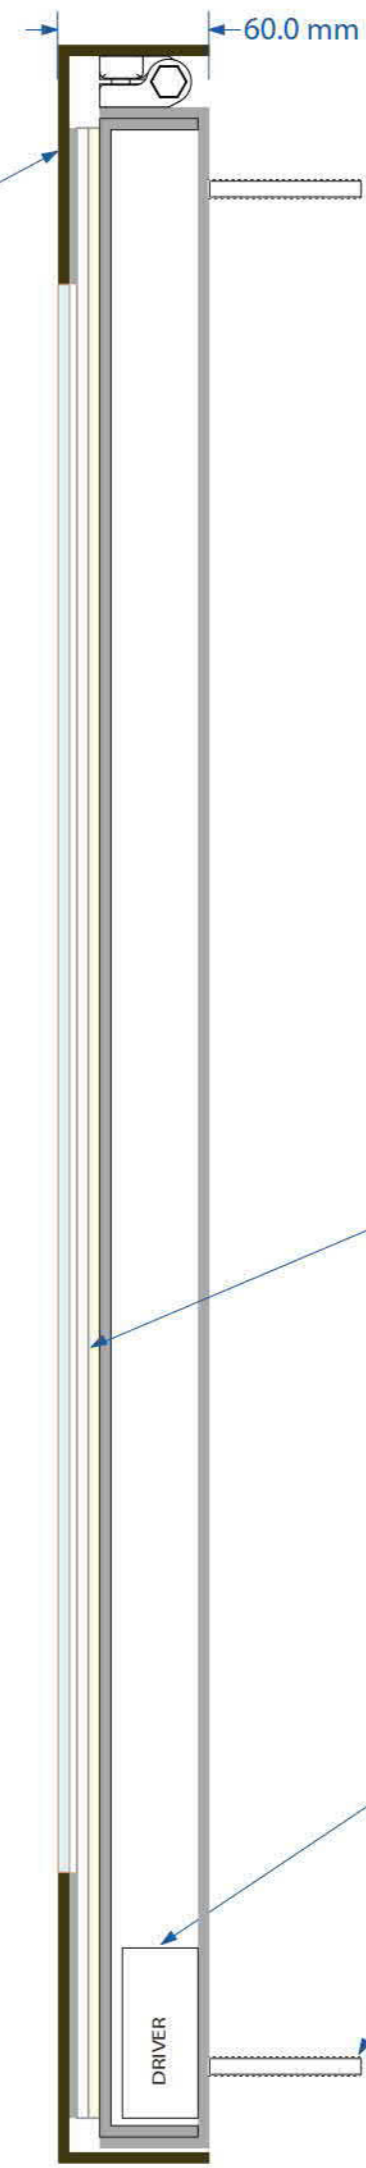

Rivermeade Signs

M10 fixings into knock in anchors

STARWOOD CAPITAL	
Russel External	
Sch	13337
Ref	5b
Type	D
Loc	EXTERNAL
Rev	0 - 11/11/2016
Drn	WB
DIMENSIONS IN MILLIMETRES	
Scale	1 : 3 @ A4
© RIVERMEADE SIGNS 2016	
Tel: +44 (0)20 8896 6900 • E-mail: sales@rivermeade.com	

Stove enamelled 3mm thick aluminium panel with screen printed graphic 200mm high x 150mm wide

STARWOOD CAPITAL	
Russel External	
Sch	13337
Ref	6
Type	E
Loc	EXTERNAL
Rev	1 - 08/12/2016
Drn	WB
DIMENSIONS IN MILLIMETRES	
Scale	1 : 1 @ A4
© RIVERMEADE SIGNS 2016	
Tel: +44 (0)20 8896 6900 • E-mail: sales@rivermeade.com	

Front frame to match
hammered texture
A3 portrait insert

STARWOOD CAPITAL	
Russel External	
Sch	13337
Ref	11
Type	H
Loc	EXTERNAL
Rev	1 - 08/12/2016
Drn	WB
DIMENSIONS IN MILLIMETRES	
Scale	1 : 3 @ A4
© RIVERMEADE SIGNS 2016	
Tel: +44 (0)20 8896 6900 • E-mail: sales@rivermeade.com	

Sch 13337

Ref 17

Type A

Loc EXTERNAL

Rev 0 - 11/11/2016

Drn WB

DIMENSIONS IN MILLIMETRES

Scale 1 : 5 @ A4