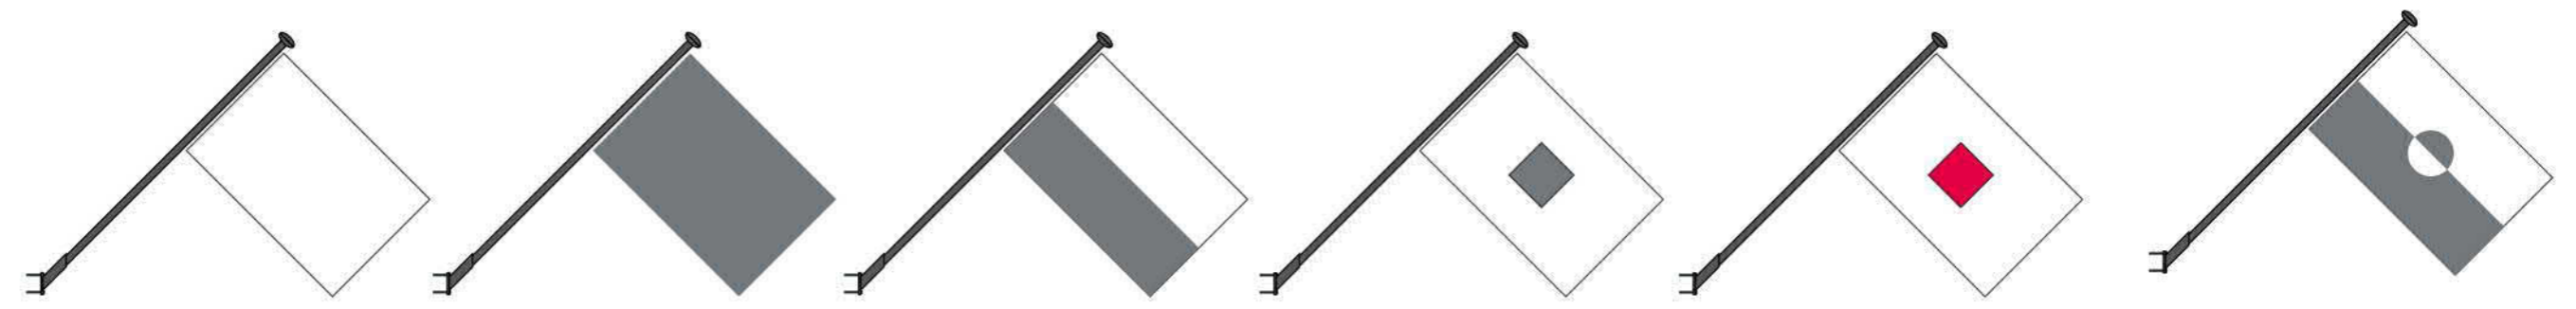

Rivermeade Signs

M10 fixings into knock in anchors

STARWOOD CAPITAL	
Russel External	
Sch	13337
Ref	5b
Type	D
Loc	EXTERNAL
Rev	0 - 11/11/2016
Drn	WB
DIMENSIONS IN MILLIMETRES	
Scale	1 : 3 @ A4
© RIVERMEADE SIGNS 2016	
Tel: +44 (0)20 8896 6900 • E-mail: sales@rivermeade.com	