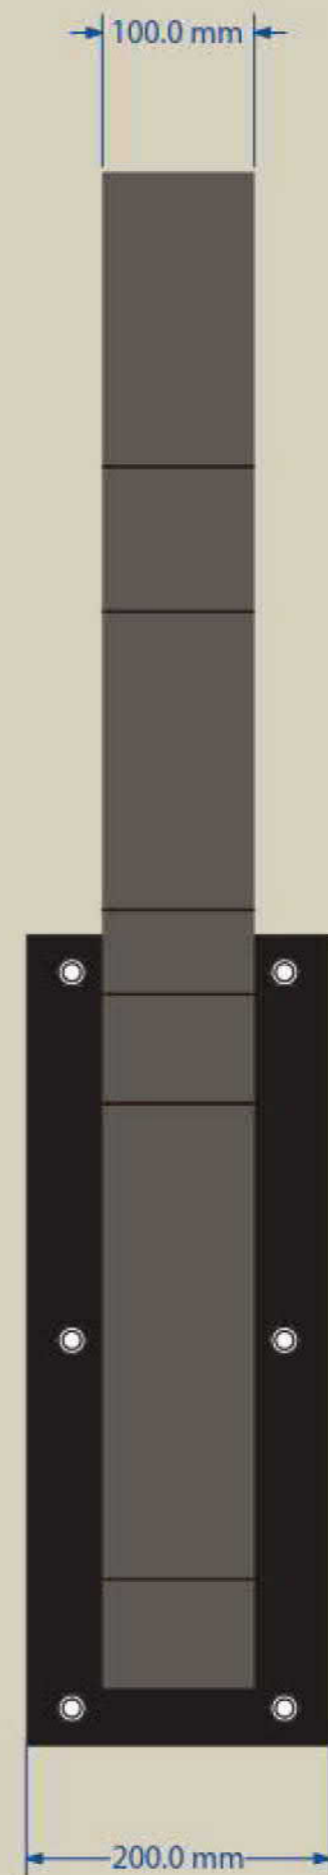

Rivermeade Signs

M10 fixings into knock in anchors

STARWOOD CAPITAL	
Russel External	
Sch	13337
Ref	5b
Type	D
Loc	EXTERNAL
Rev	0 - 11/11/2016
Drn	WB
DIMENSIONS IN MILLIMETRES	
Scale	1 : 3 @ A4
© RIVERMEADE SIGNS 2016	
Tel: +44 (0)20 8896 6900 • E-mail: sales@rivermeade.com	

Stove enamelled 3mm thick aluminium panel with screen printed graphic 200mm high x 150mm wide

STARWOOD CAPITAL	
Russel External	
Sch	13337
Ref	6
Type	E
Loc	EXTERNAL
Rev	1 - 08/12/2016
Drn	WB
DIMENSIONS IN MILLIMETRES	
Scale	1 : 1 @ A4
© RIVERMEADE SIGNS 2016	
Tel: +44 (0)20 8896 6900 • E-mail: sales@rivermeade.com	

Drn WB

DIMENSIONS IN MILLIMETRES

Scale 1 : 3 @ A4

© RIVERMEADE SIGNS 2016

Tel: +44 (0)20 8896 6900 • E-mail: sales@rivermeade.com

Rivermeade Signs

STARWOOD CAPITAL

Russel External

Sch 13337

Ref 17

Type A

Loc EXTERNAL

Rev 0 - 11/11/2016

Drn WB

DIMENSIONS IN MILLIMETRES

Scale 1 : 5 @ A4