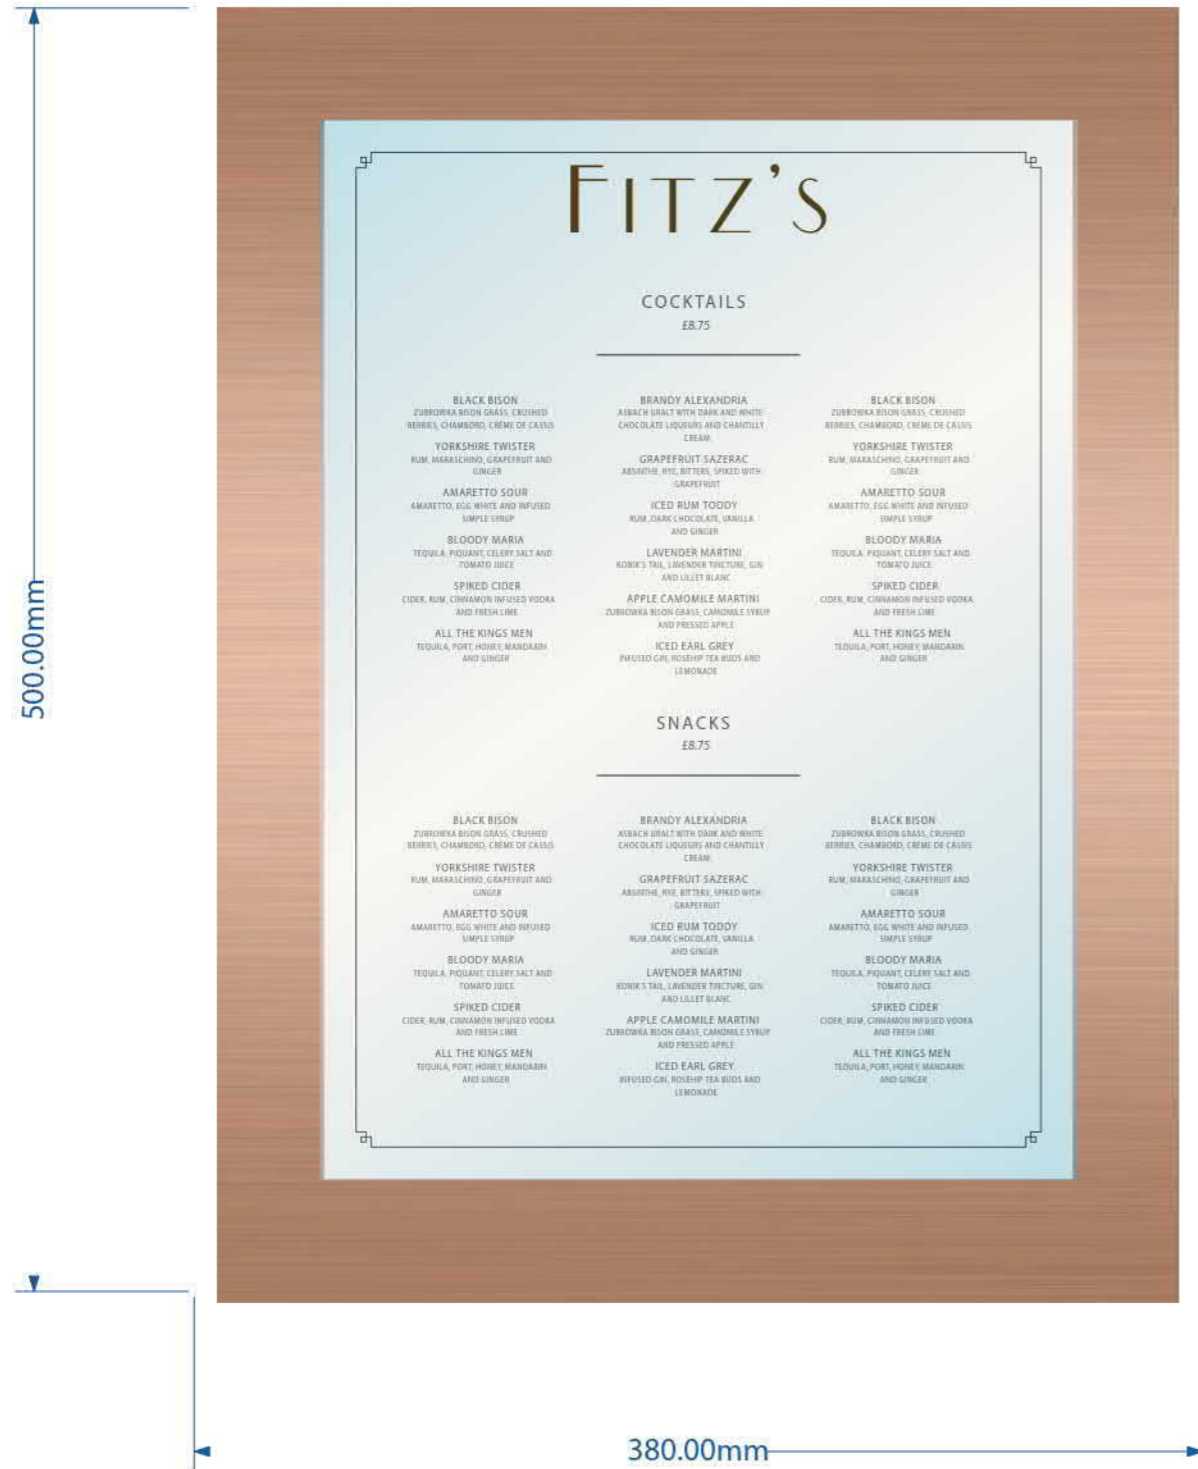

Front frame 2pack painted to match rose gold finish, graphic to be screen printed A4 portrait menu