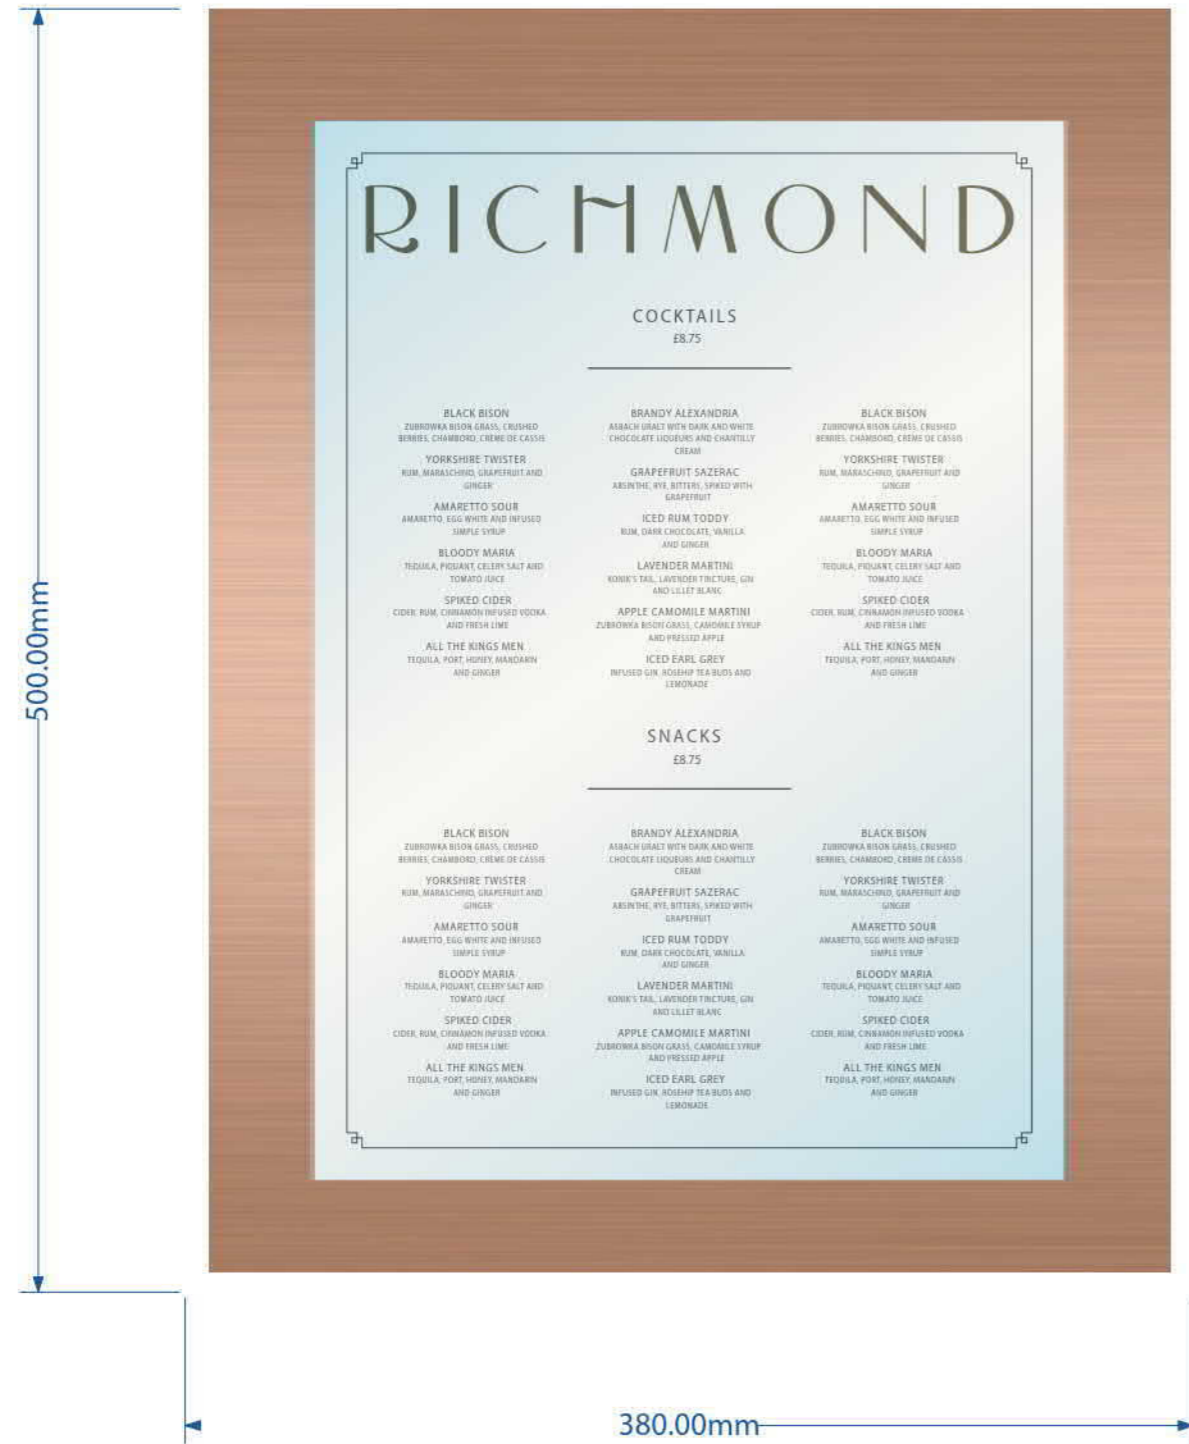

Front frame 2pack painted to match rose gold finish, A4 portrait insert.