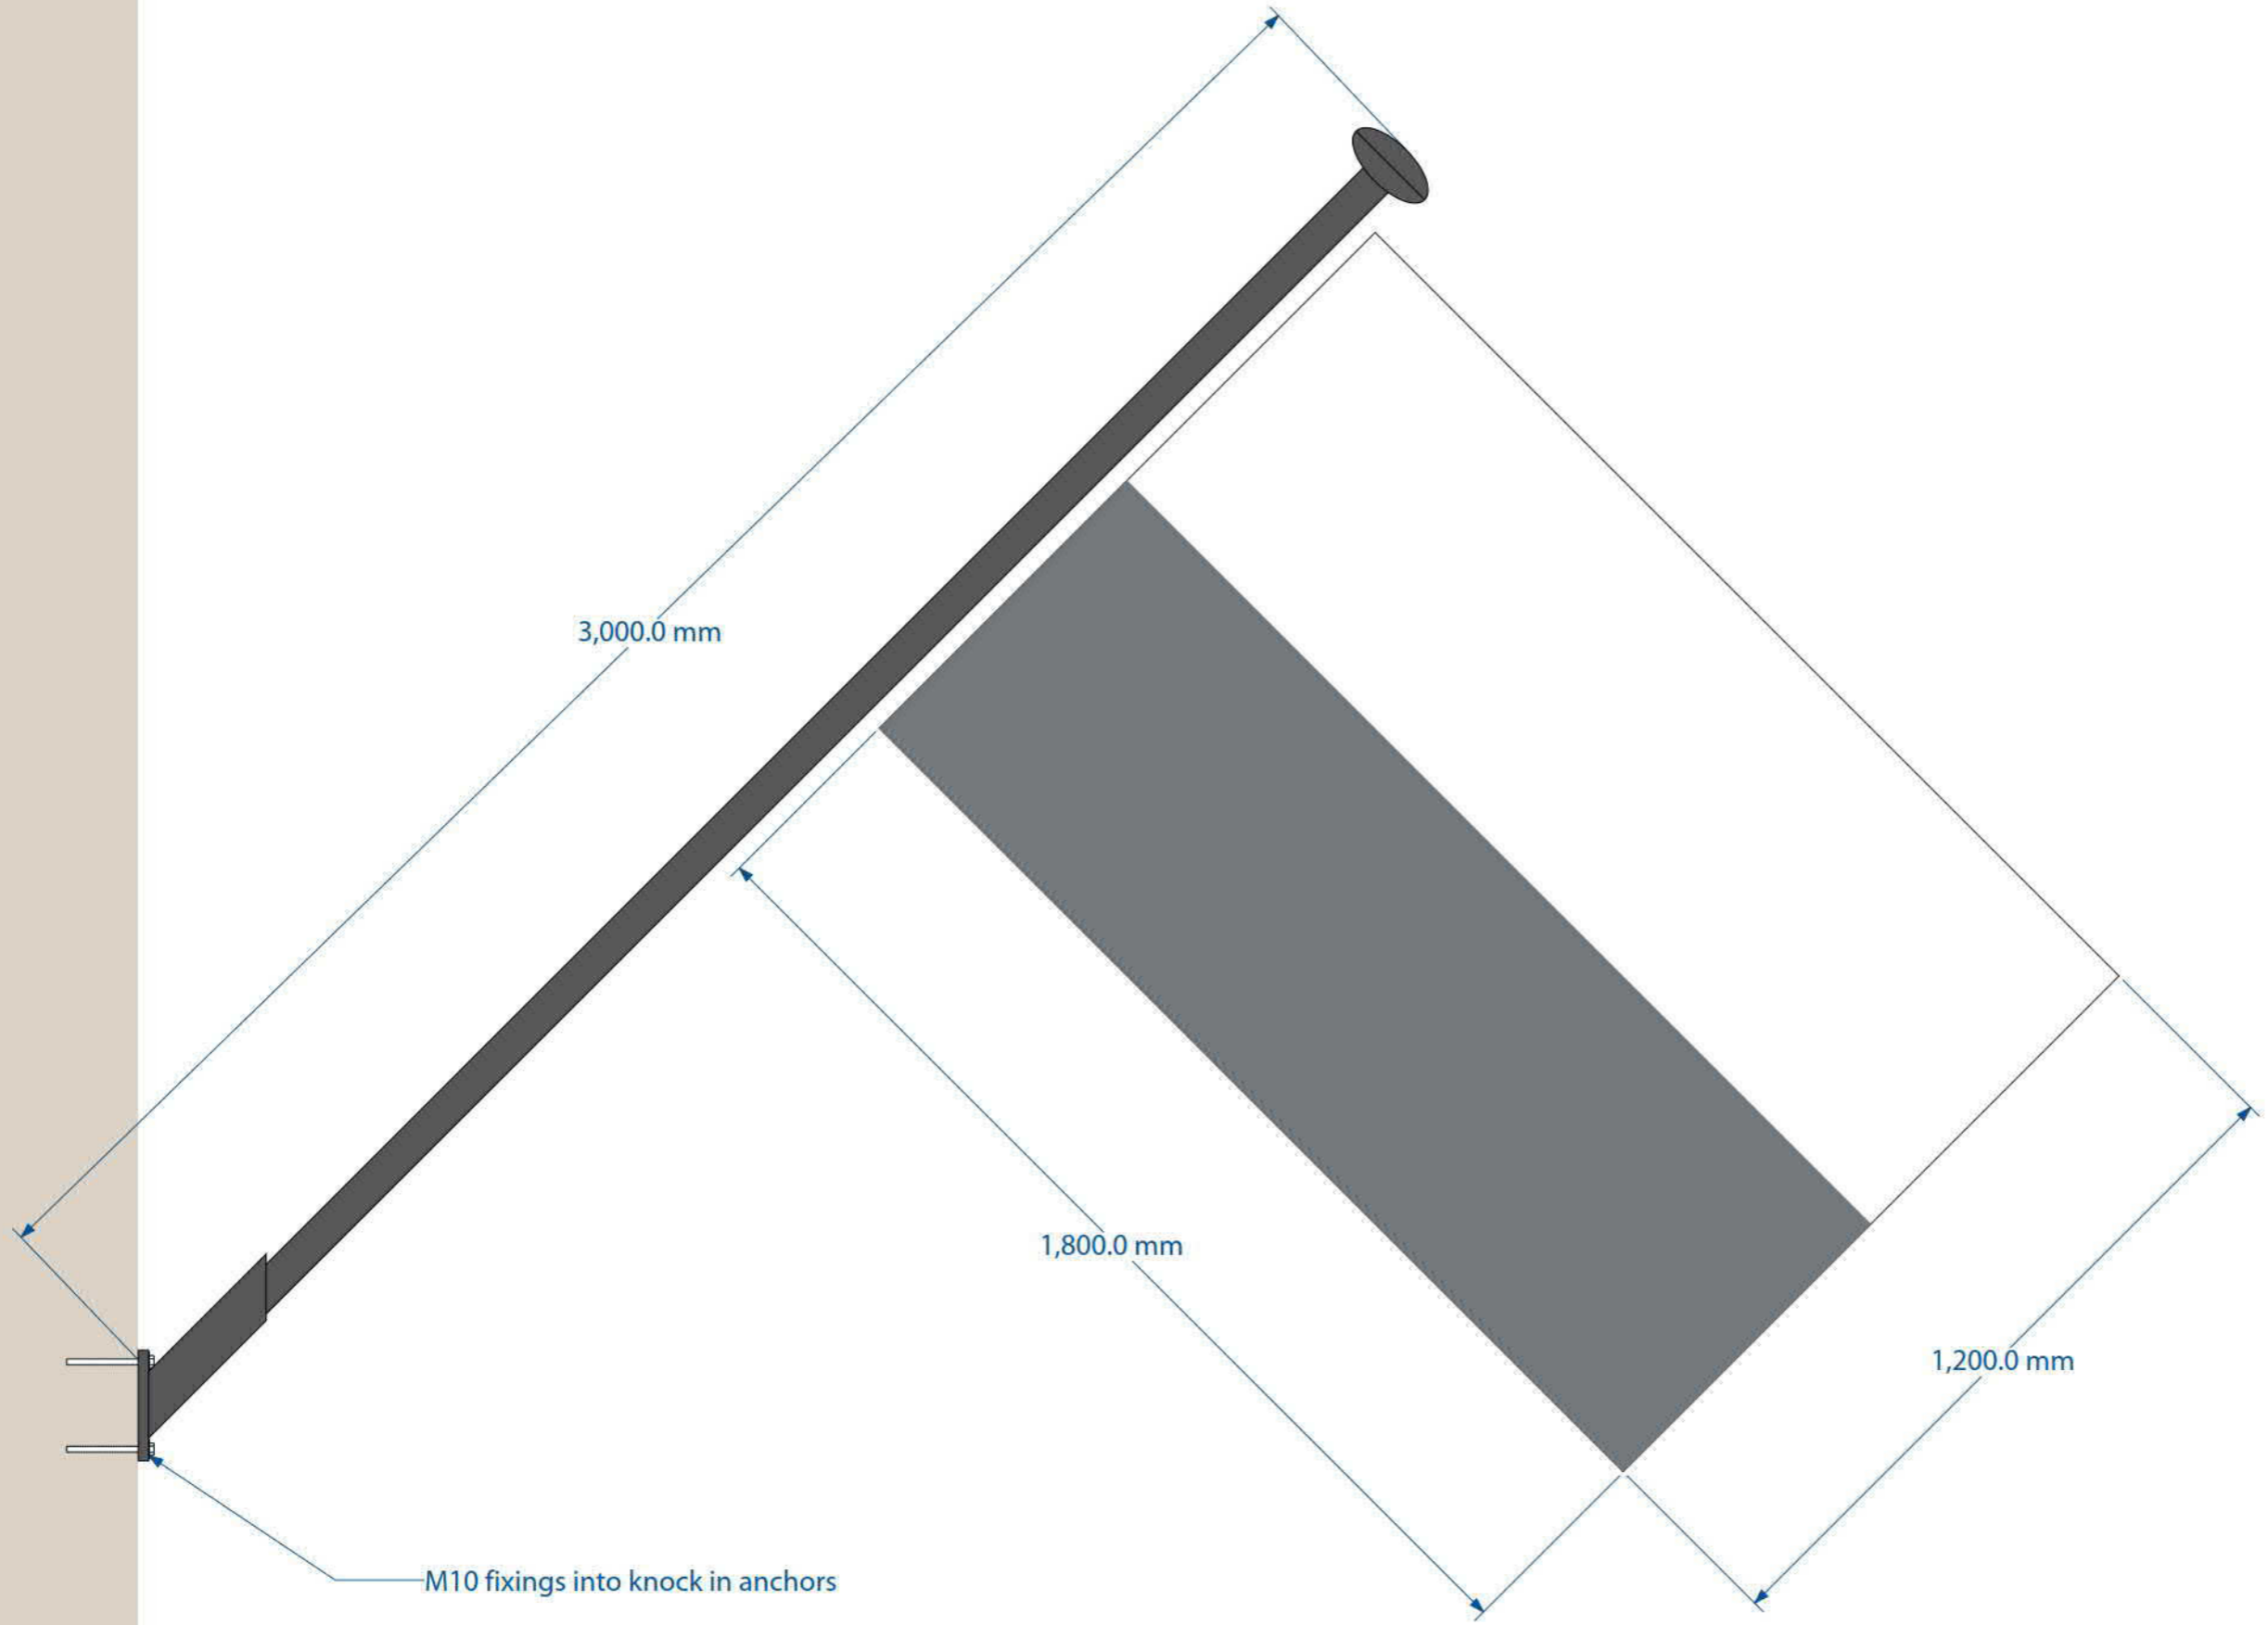

Rivermeade Signs

M10 fixings into knock in anchors

STARWOOD CAPITAL	
Russel External	
Sch	13337
Ref	5b
Type	D
Loc	EXTERNAL
Rev	0 - 11/11/2016
Drn	WB
DIMENSIONS IN MILLIMETRES	
Scale	1 : 3 @ A4
© RIVERMEADE SIGNS 2016	
Tel: +44 (0)20 8896 6900 • E-mail: sales@rivermeade.com	