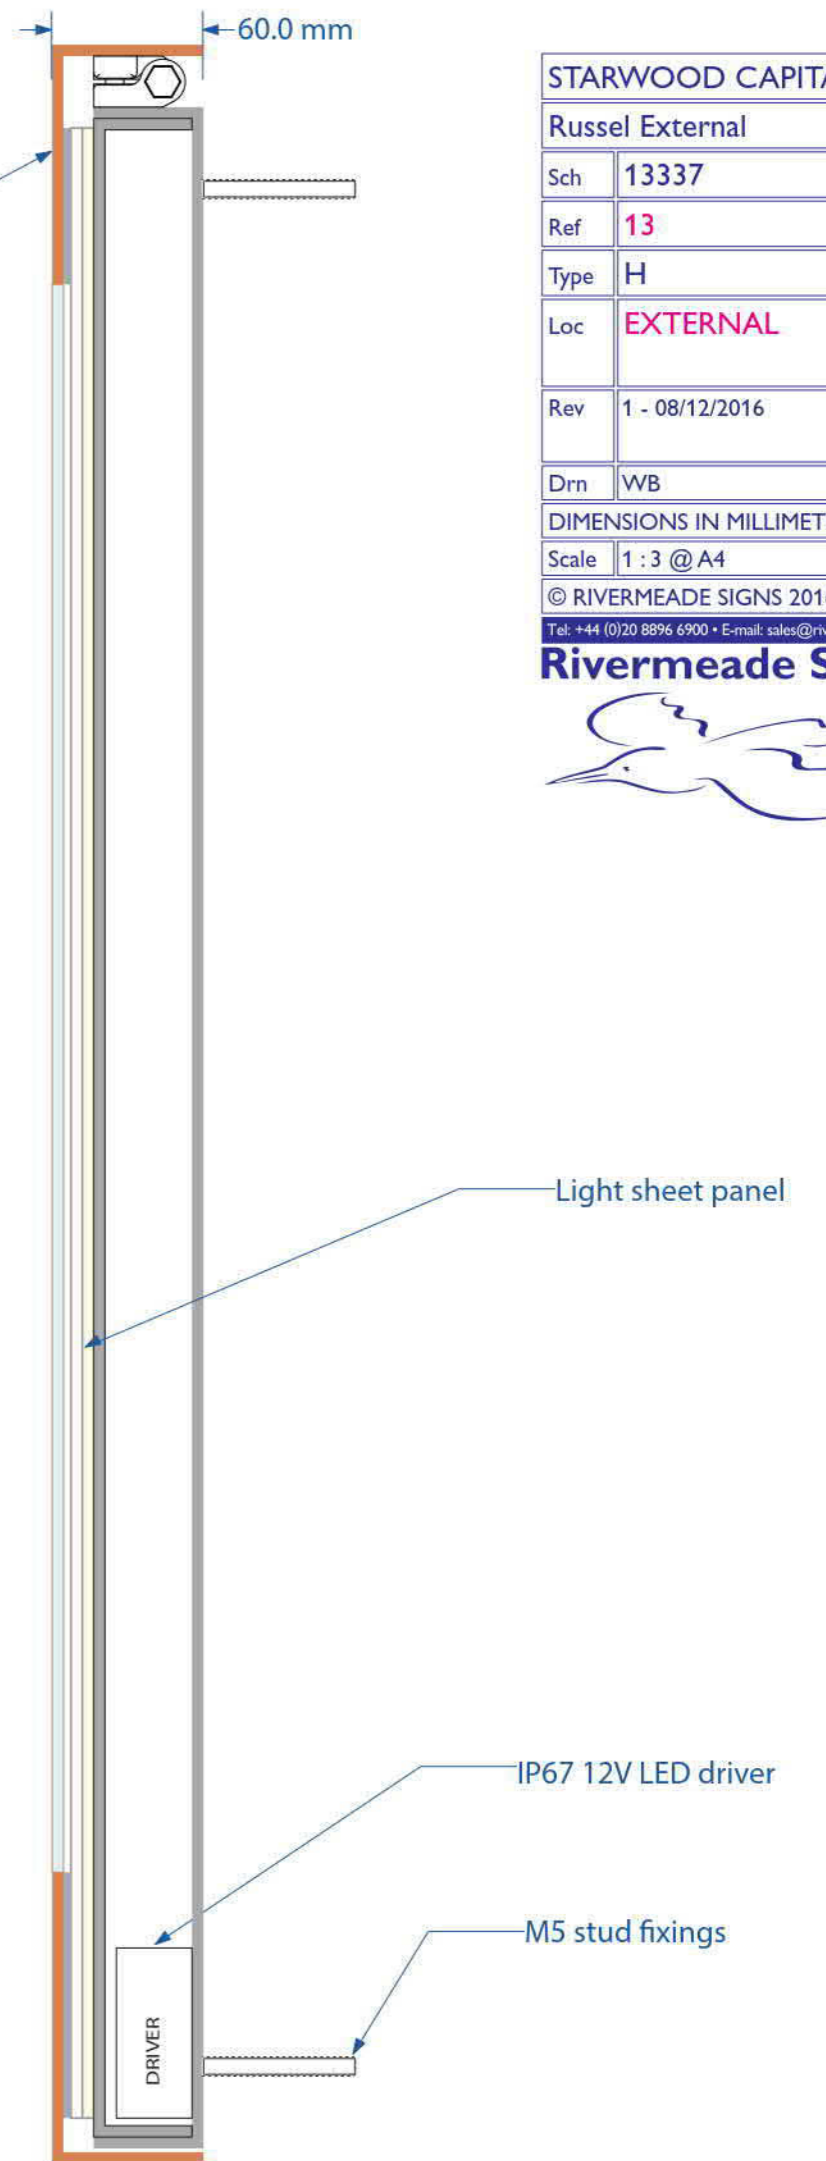

Front frame to match
hammered texture
A3 portrait insert

STARWOOD CAPITAL	
Russel External	
Sch	13337
Ref	11
Type	H
Loc	EXTERNAL
Rev	1 - 08/12/2016
Drn	WB
DIMENSIONS IN MILLIMETRES	
Scale	1 : 3 @ A4
© RIVERMEADE SIGNS 2016	
Tel: +44 (0)20 8896 6900 • E-mail: sales@rivermeade.com	

Rivermeade Signs

Front frame 2pack painted to match rose gold finish, A4 portrait insert.

STARWOOD CAPITAL	
Russel External	
Sch	13337
Ref	13
Type	H
Loc	EXTERNAL
Rev	1 - 08/12/2016
Drn	WB
DIMENSIONS IN MILLIMETRES	
Scale	1 : 3 @ A4
© RIVERMEADE SIGNS 2016	
Tel: +44 (0)20 8896 6900 • E-mail: sales@rivermeade.com	
Rivermeade Signs	

Drn WB

DIMENSIONS IN MILLIMETRES

Scale 1 : 3 @ A4

© RIVERMEADE SIGNS 2016

Tel: +44 (0)20 8896 6900 • E-mail: sales@rivermeade.com

Rivermeade Signs

STARWOOD CAPITAL

Russel External

Sch 13337

Ref 17

Type A

Loc EXTERNAL

Rev 0 - 11/11/2016

Drn WB

DIMENSIONS IN MILLIMETRES

Scale 1 : 5 @ A4