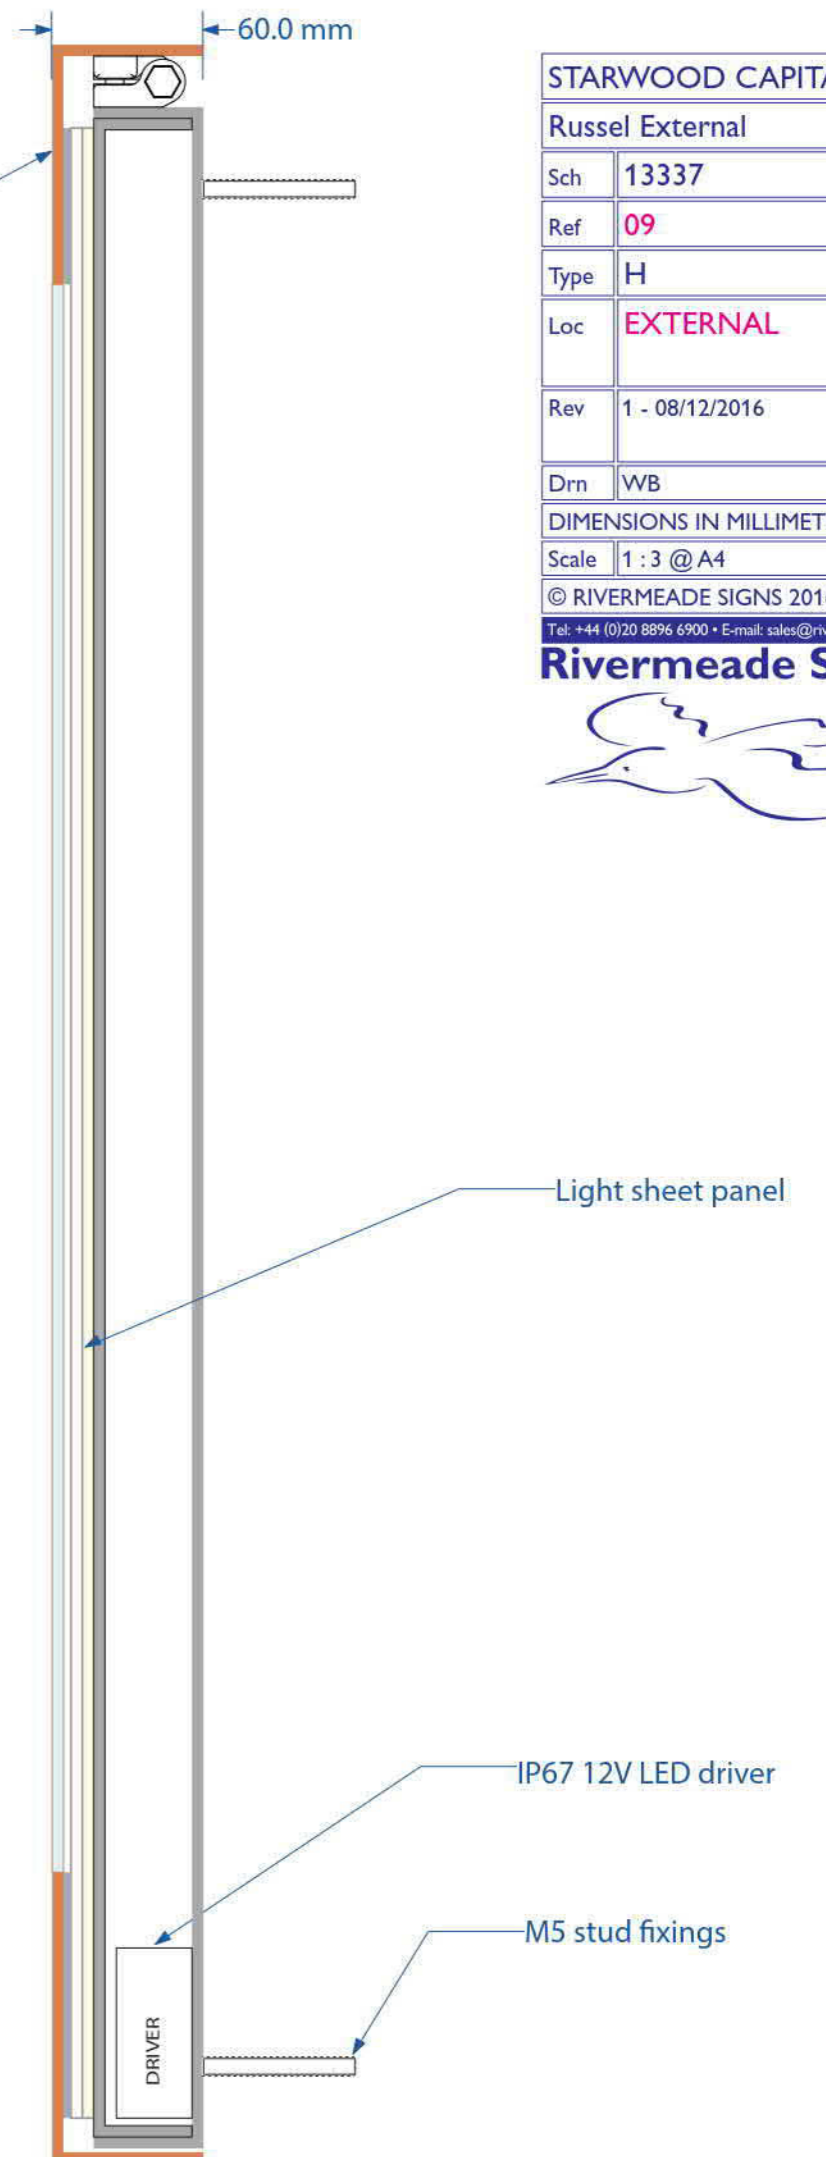

STARWOOD CAPITAL	
Russel External	
Sch	13337
Ref	09
Type	H
Loc	EXTERNAL
Rev	1 - 08/12/2016
Drn	WB
DIMENSIONS IN MILLIMETRES	
Scale	1 : 3 @ A4
© RIVERMEADE SIGNS 2016	
Tel: +44 (0)20 8896 6900 • E-mail: sales@rivermeade.com	
Rivermeade Signs