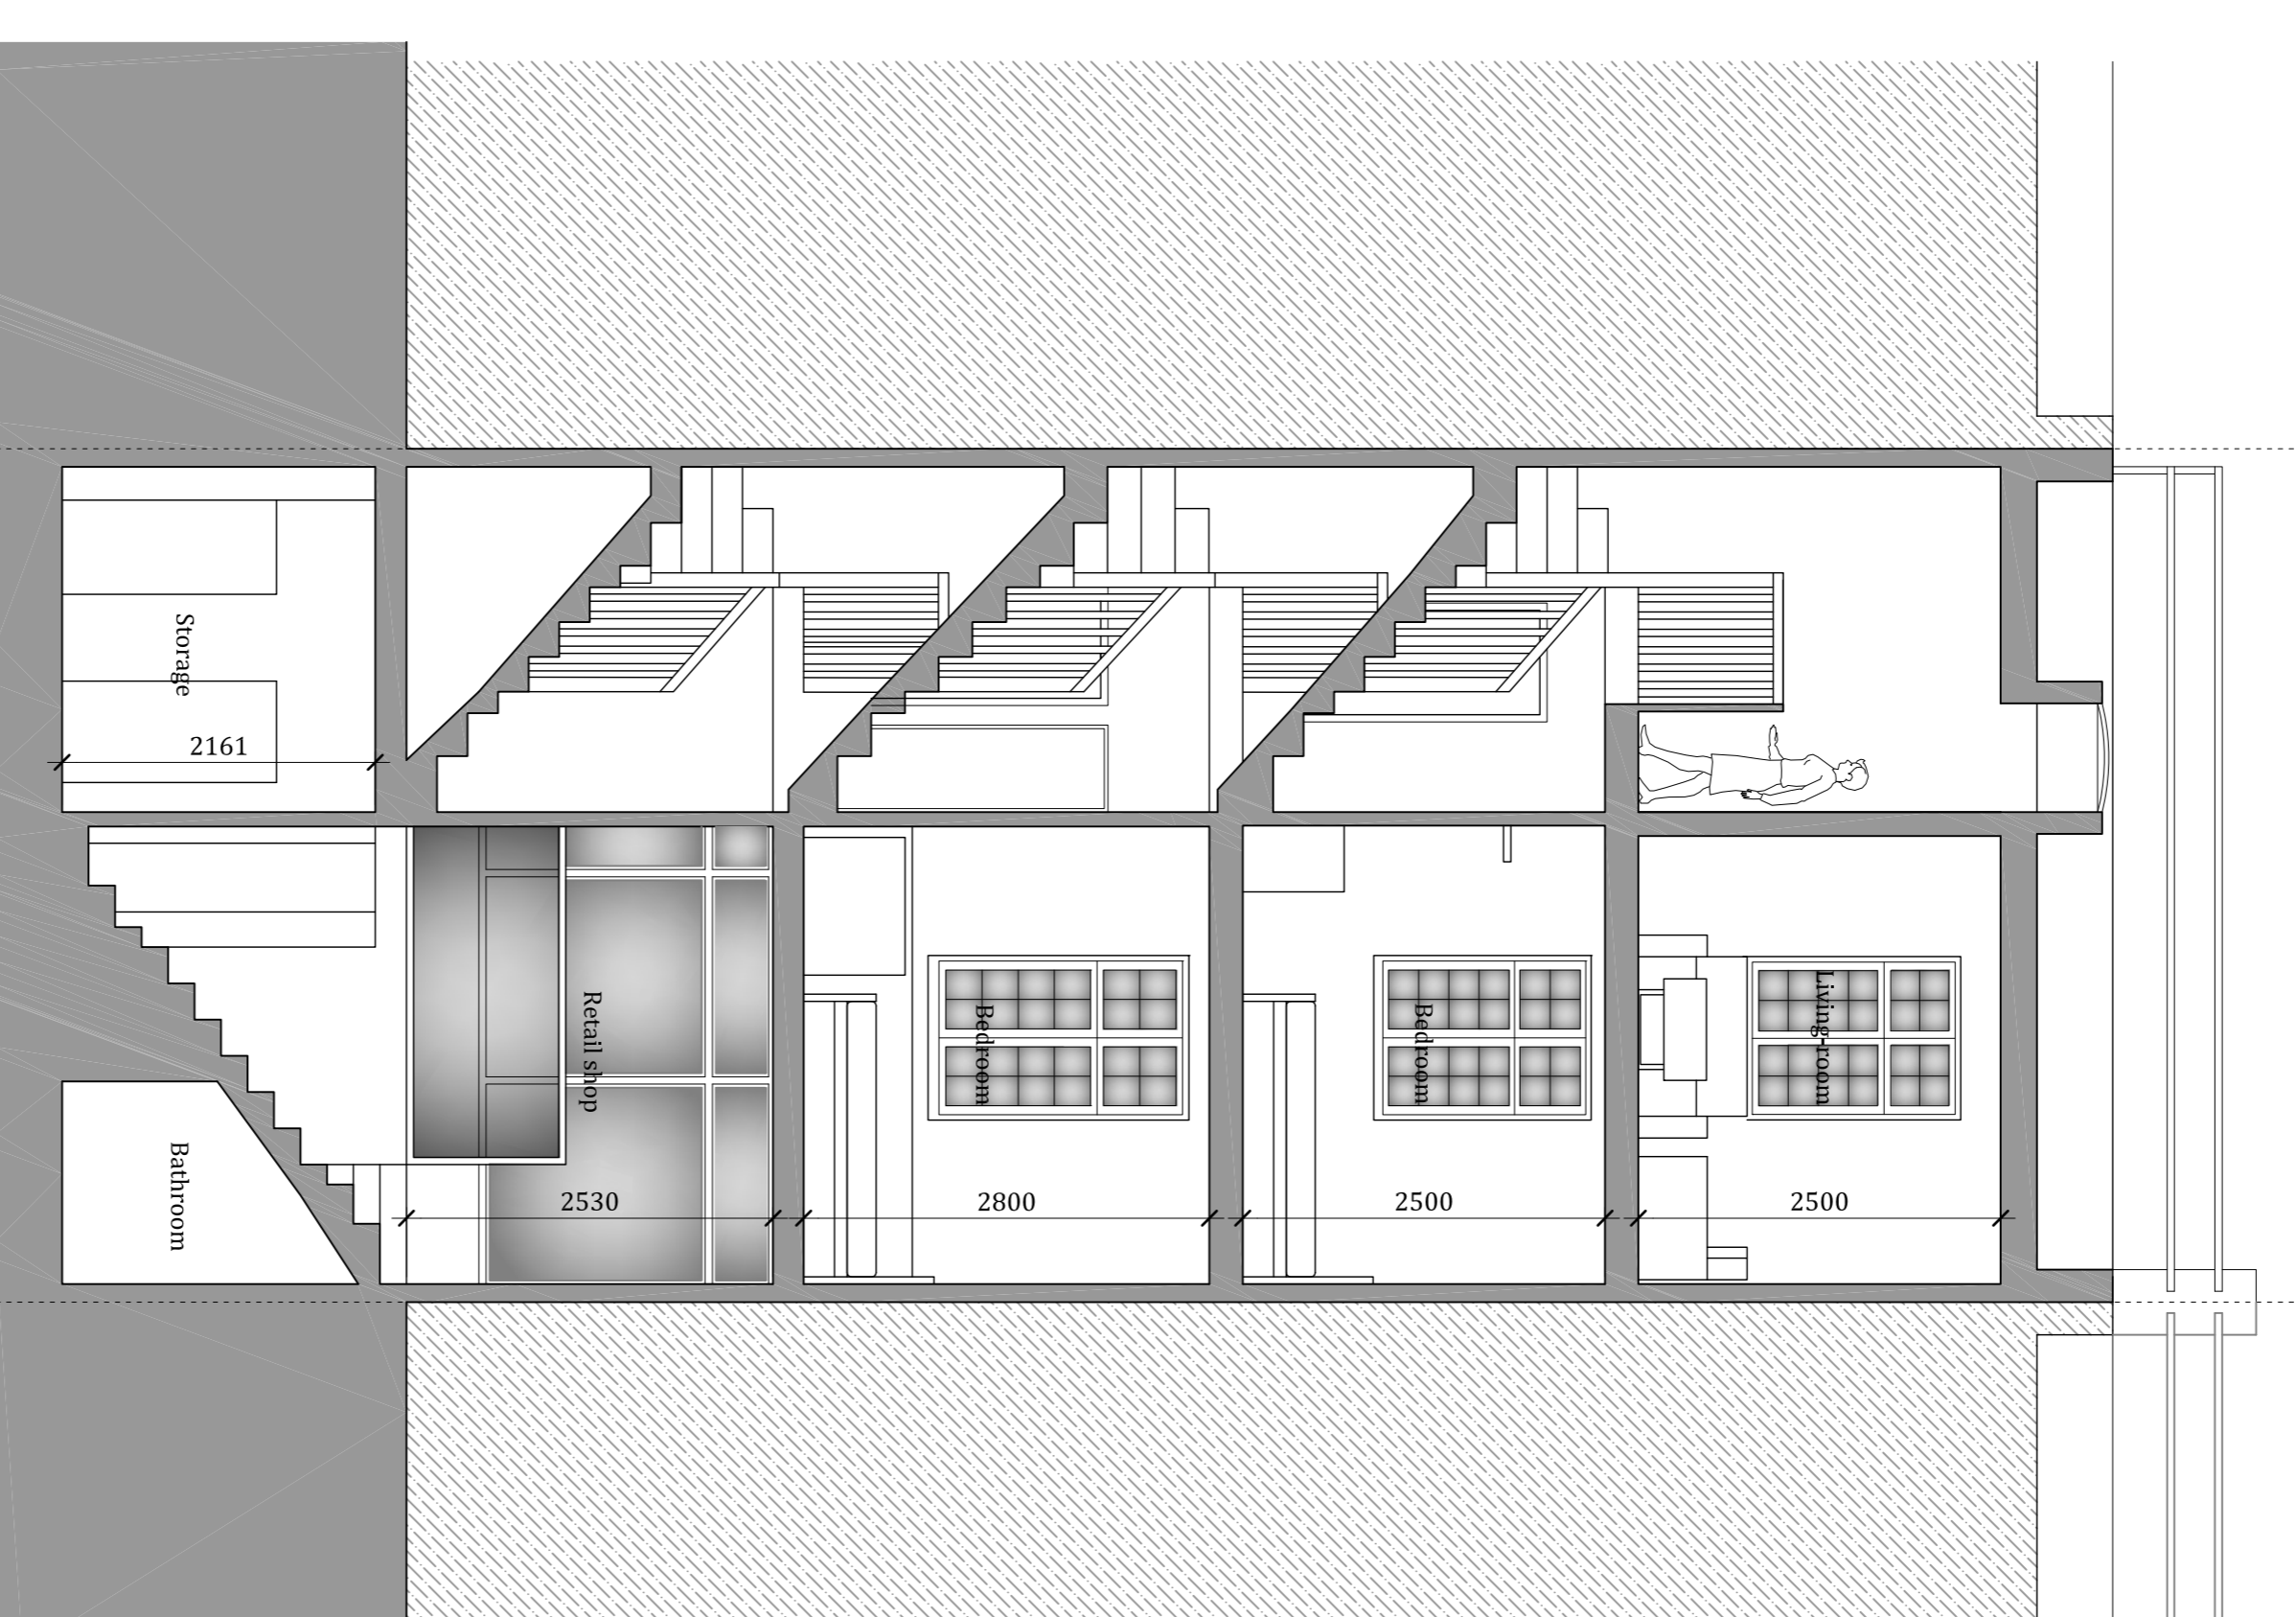

Proposed Front Elevation
(Not altered)

Proposed Rear Elevation
(Not altered)

Proposed Section

RevNo	Revision note	Date	Signature	Checked

Copyright 2017 one-world design ltd.
 One-world design shall have no responsibility for any use made of this document other than that which it was prepared and issued.
 All dimensions should be checked on site. Do not scale from drawings.
 brought to the attention of one-world design at the address shown overhead.

Drawn by	Checked by	Date	File Name	A3 Scale	A1 Scale
LB	CM	04/01/2017	260-21-11	1:100	1:50
66 Red Lion Street Proposed Elevations & Section 0 Sheet 1/1					