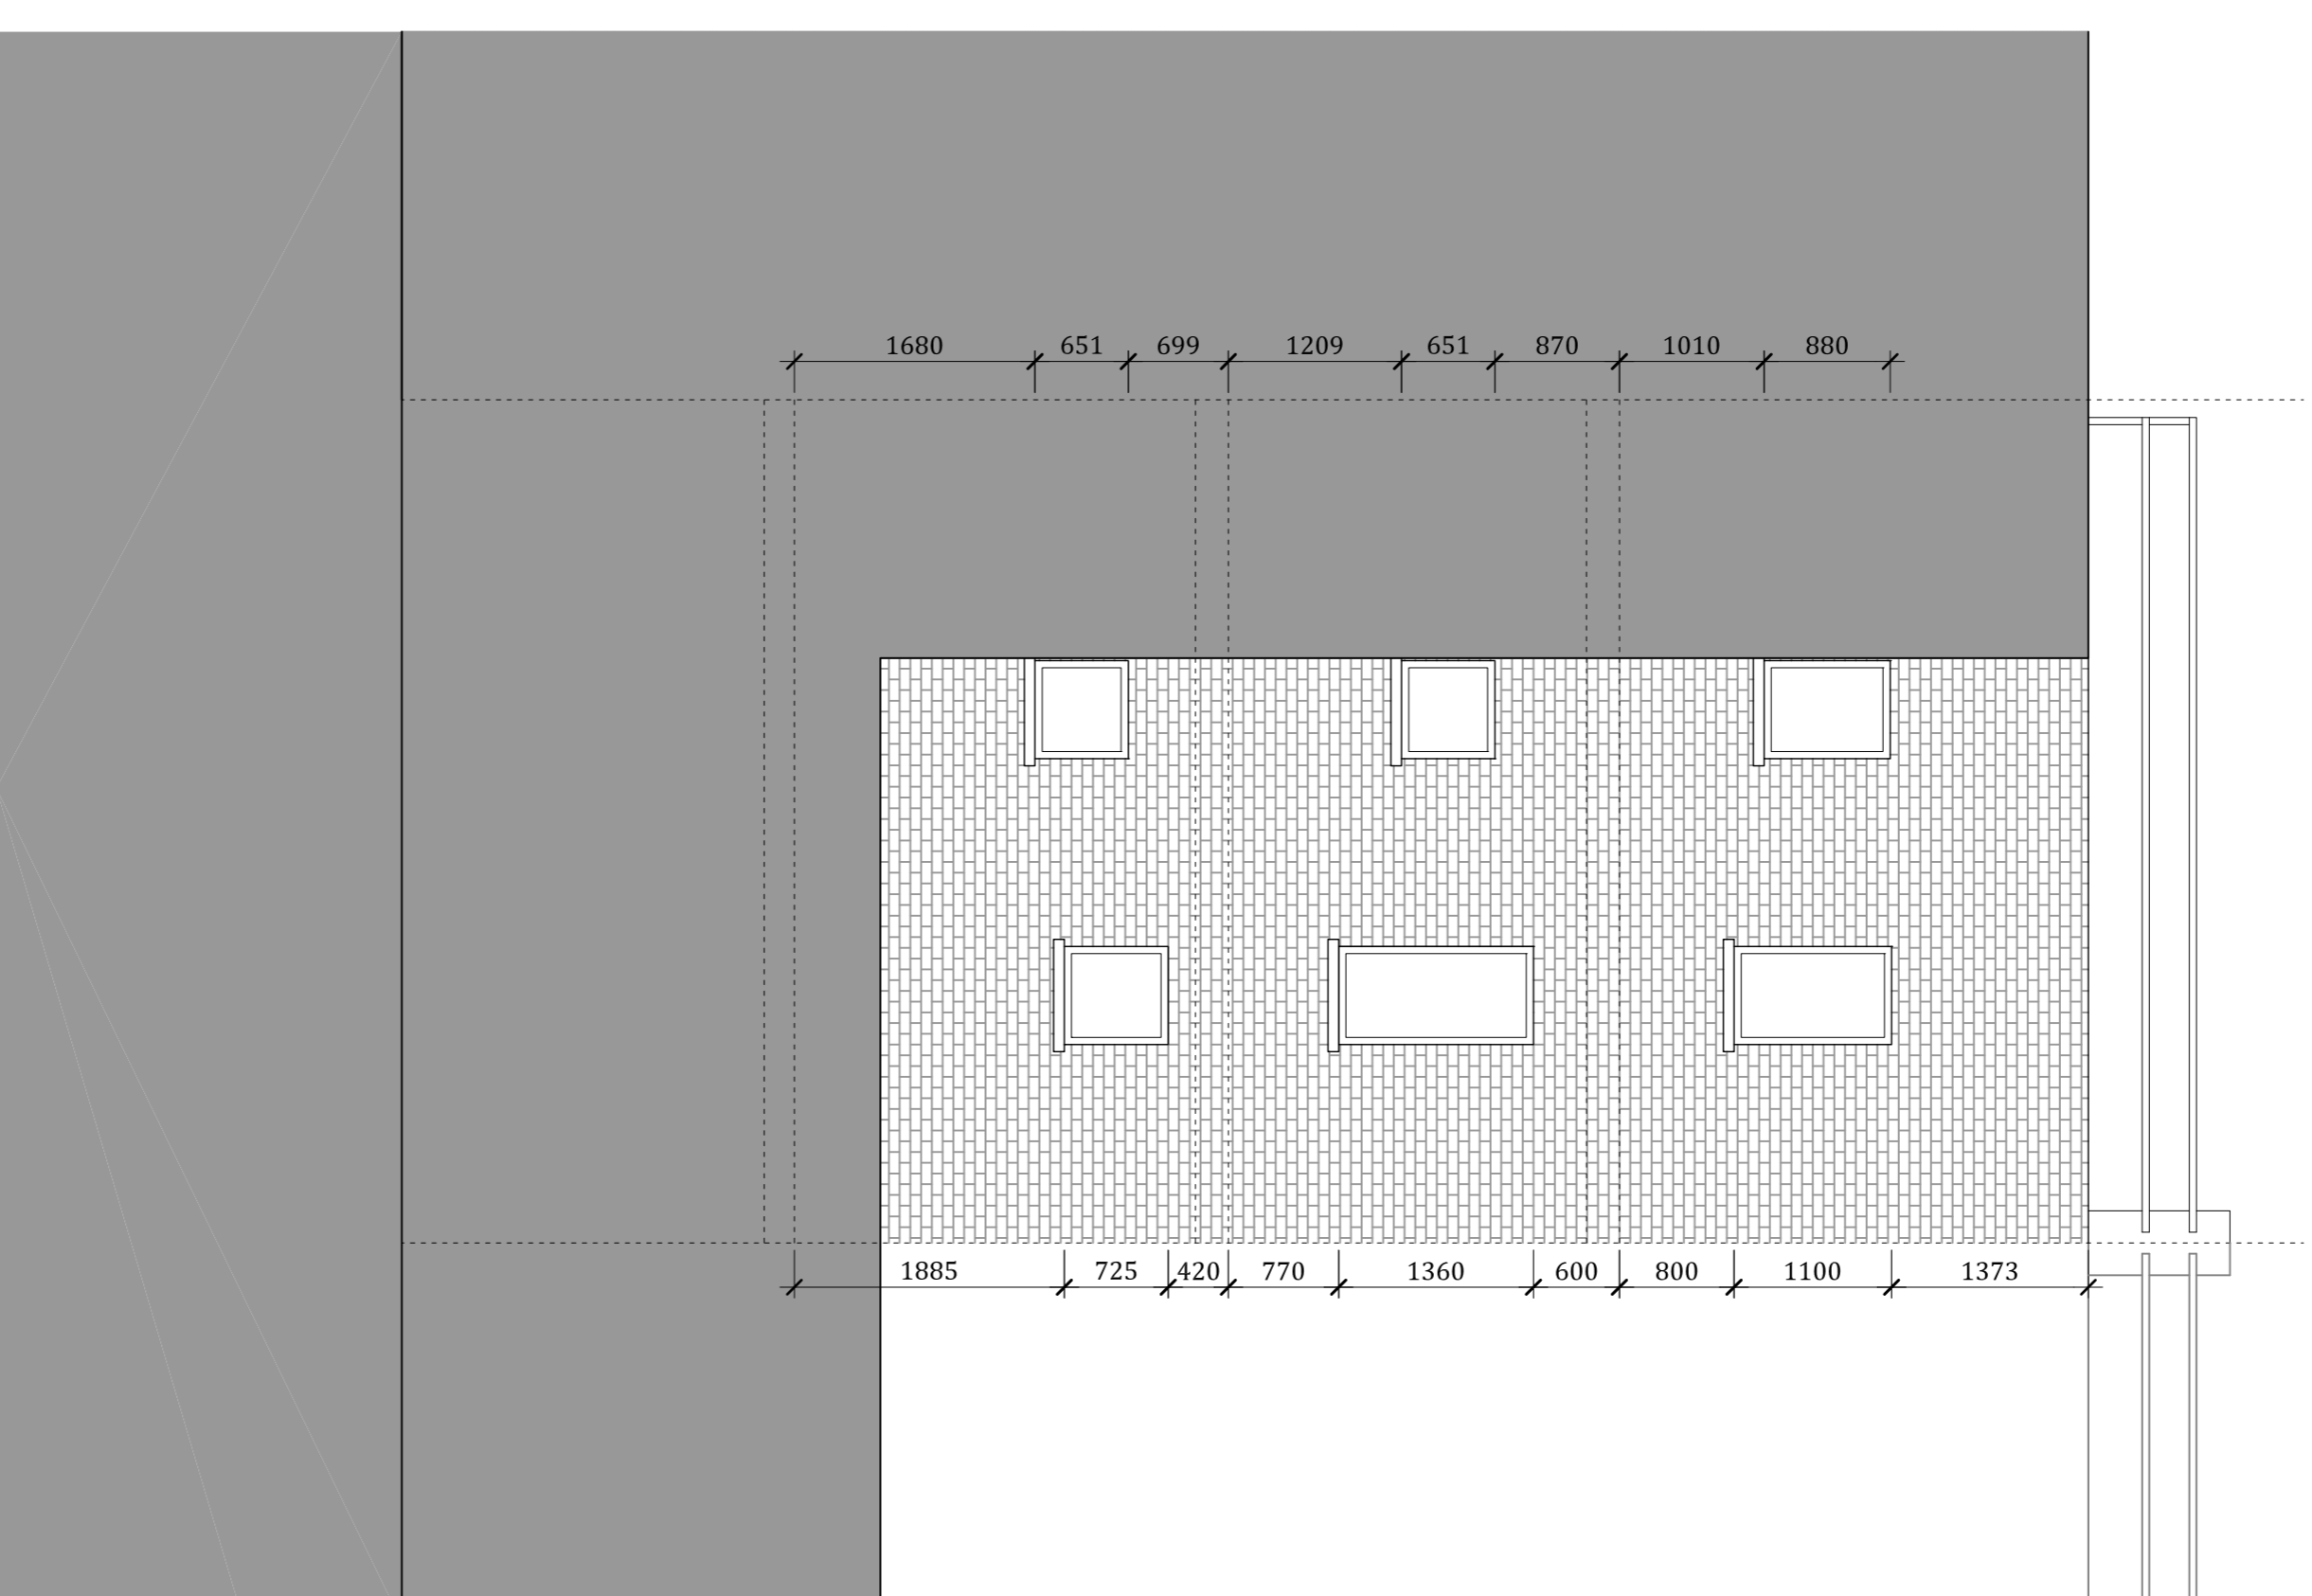

Proposed Front Elevation
(Not altered)

Proposed Rear Elevation
(Not altered)

Proposed Section

RevNo	Revision note	Date	Signature	Checked

Copyright 2017 one-world design ltd.
 One-world design shall have no responsibility for any use made of this document other than that which it was prepared and issued.
 All dimensions should be checked on site. Do not scale from drawings.
 brought to the attention of one-world design at the address shown overhead.

Drawn by	Checked by	Date	File Name	A3 Scale	A1 Scale
LB	CM	04/01/2017	260-21-11	1:100	1:50
66 Red Lion Street Proposed Elevations & Section 0 Sheet 1/1					