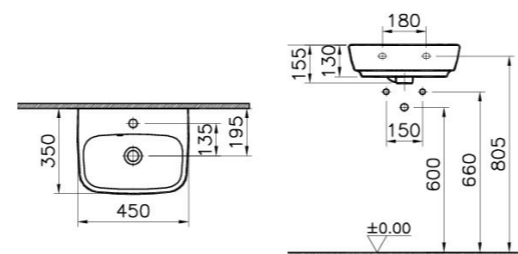

*Duvar kalınlığına göre ilave boru gerek
*Additional pipe may be required due to

	A	B	C	D	E
L508501 700 x 700	710	710	355	190	67
L508601 760 x 760	770	770	385	190	67
L508701 800 x 800	810	810	405	190	67
L508801 900 x 900	910	910	455	190	67
L508901 1000 x 1000	1010	1010	505	190	67