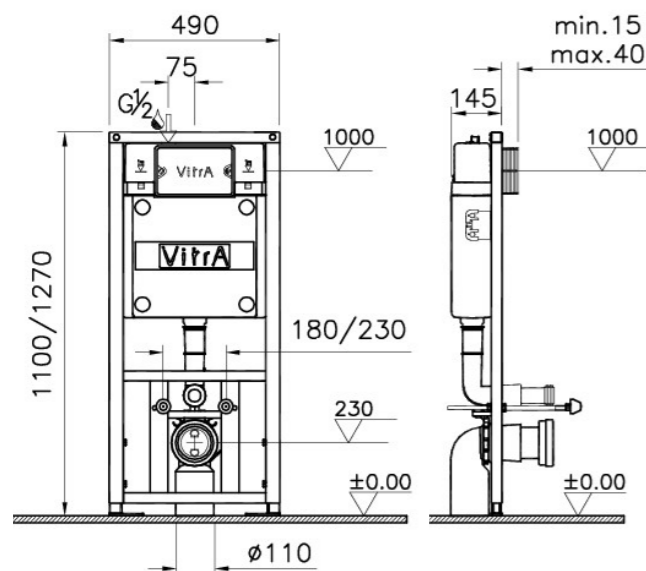

visible water supply pipes tbc