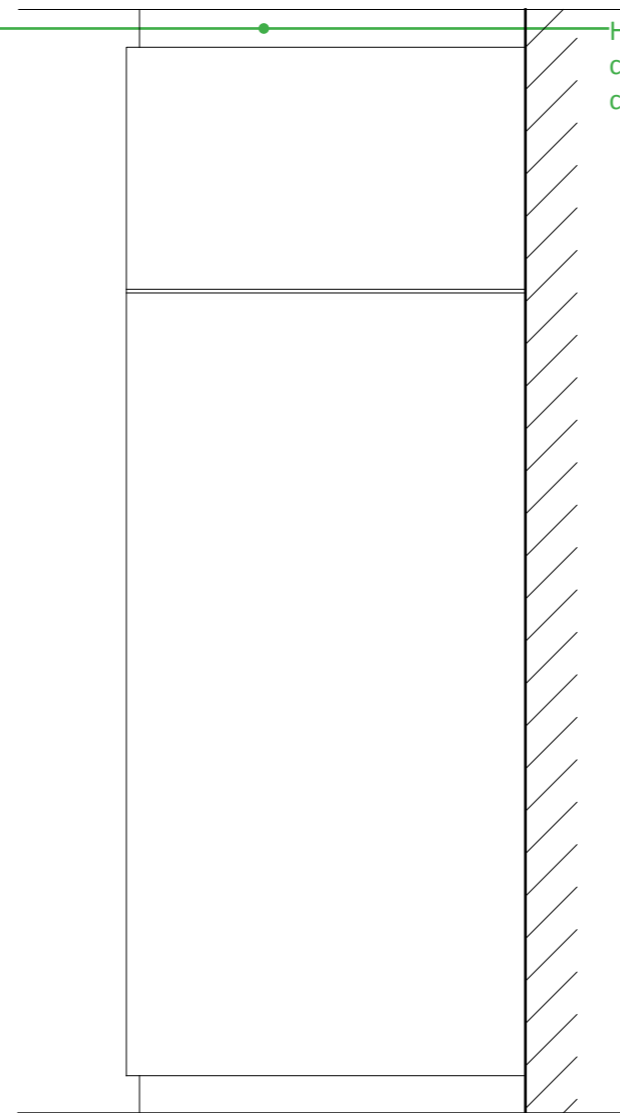

# 1 Typical En-suite

See G20 series for room layout

**Notes:**

- all outer facing panels are solid laminate panels with exposed/polished edge unless noted
- towel rail location to be confirmed
- dimensions to be confirmed on site

Plan 1 (1:20)

Elevation A (1:20)

Elevation B (1:20)

Elevation B with built-in wardrobe (1:20)

Detail 01 (1:2)

Detail 02 (1:2) exposed corner

inconjunction with built-in wardrobe