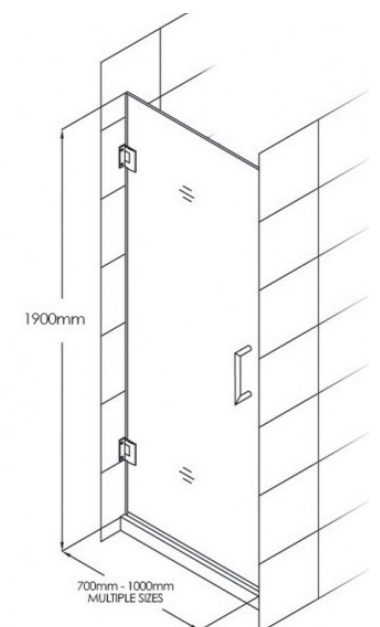

A	B	C	D	E
L508501 700 x 700	710	710	355	190	67
L508601 760 x 760	770	770	385	190	67
L508701 800 x 800	810	810	405	190	67
L508801 900 x 900	910	910	455	190	67
L508901 1000 x 1000	1010	1010	505	190	67