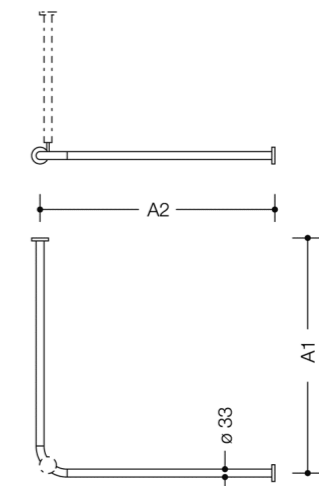

Stainless steel shower curtain rail & ceiling support with polyamide curtain rings  
e.g. Hewi 805.34.1S & 805.34.02S made to measure, stainless steel/white curtain rings (colour 98)

flexible hose connection to be confirmed with the Trust