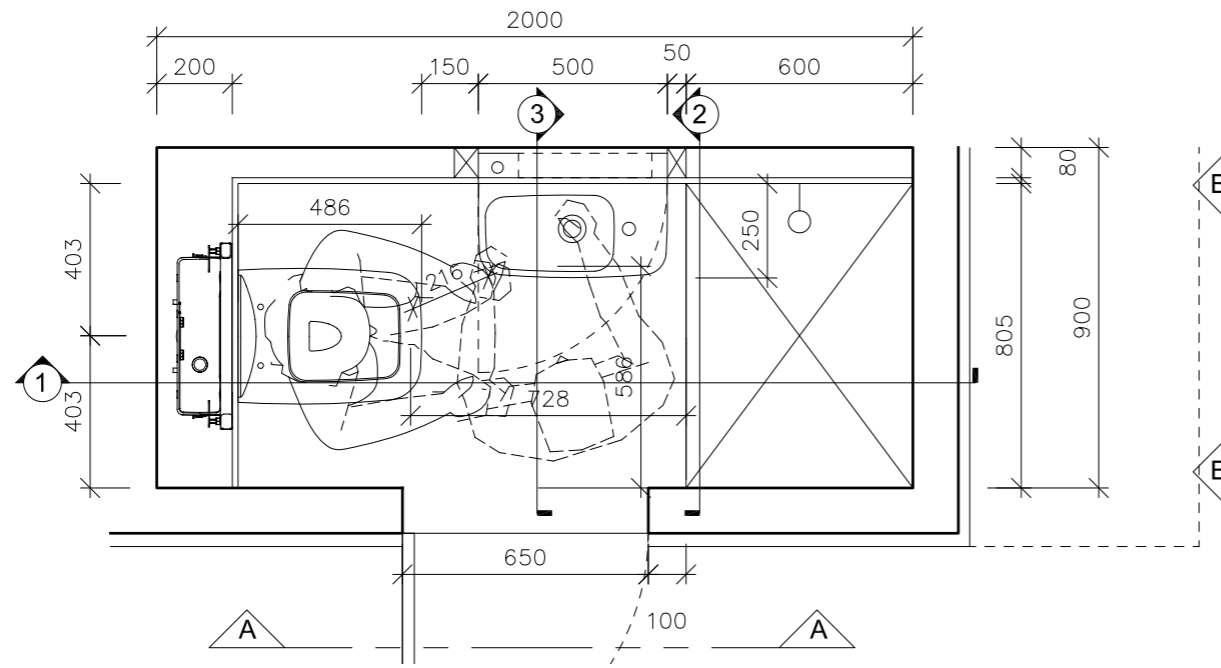

# 1 Typical En-suite

See G20 series for room layout

**Notes:**

- all outer facing panels are solid laminate panels with exposed/polished edge unless noted
- towel rail location to be confirmed
- dimensions to be confirmed on site

Plan 1 (1:20)

Elevation A (1:20)

Elevation B (1:20)

Elevation B with built-in wardrobe (1:20)

Detail 01 (1:2)

Detail 02 (1:2) exposed corner

inconjunction with built-in wardrobe