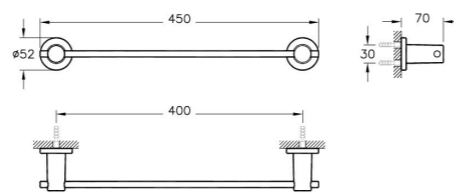

Towel holder
e.g. Vitra Iliia Towel Holder A44392EXP

Shower curtain
e.g. HEWI active+ Shower curtain with white pattern, made to measure, seamed side edges, with stainless steel roll seam and top edge with punched stainless steel eyelets, suitable for HEWI curtain rings, washable at 30°C and disinfectable at 60°C, shower proof, microbial and bacterial resistant, made of 100% Trevira CS with antimicrobial finish based on silver, fire retardant to DIN 4102/B1, manufactured individually