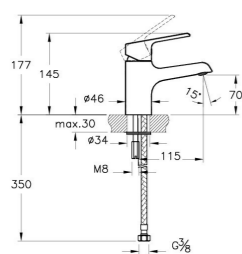

flexible hose connection to be confirmed with the Trust