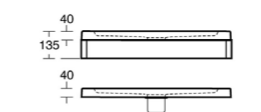

*Duvar kalınlığına göre ilave boru gerek
*Additional pipe may be required due to

	A	B	C	D	E
L508501 700 x 700	710	710	355	190	67
L508601 760 x 760	770	770	385	190	67
L508701 800 x 800	810	810	405	190	67
L508801 900 x 900	910	910	455	190	67
L508901 1000 x 1000	1010	1010	505	190	67