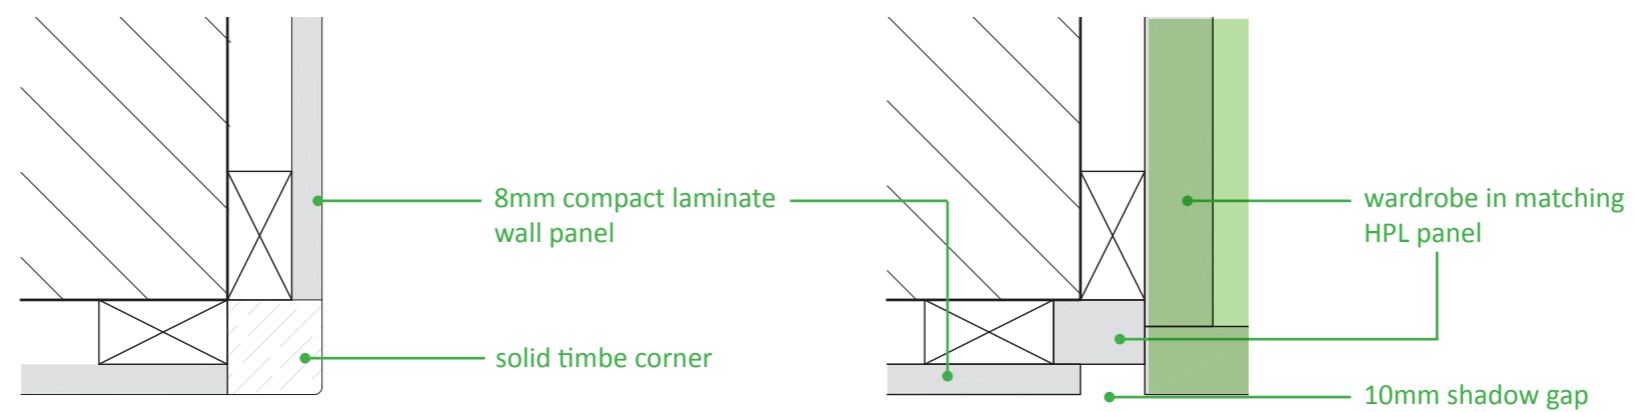

# 1 Typical En-suite

See G20 series for room layout

**Notes:**

- all outer facing panels are solid laminate panels with exposed/polished edge unless noted
- towel rail location to be confirmed
- dimensions to be confirmed on site

Plan 1 (1:20)

Elevation A (1:20)

Elevation B (1:20)

Elevation B with built-in wardrobe (1:20)

Detail 01 (1:2)

Detail 02 (1:2) exposed corner

inconjunction with built-in wardrobe