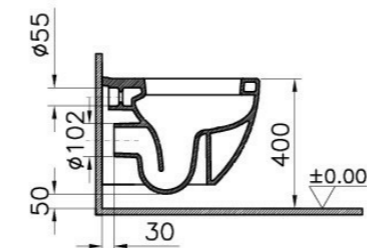

visible water supply pipes tbc