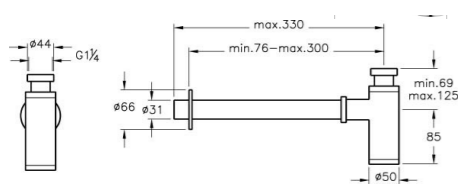

Towel holder
e.g. Vitra Iliia Towel Holder A44392EXP

Shower curtain
e.g. HEWI active+ Shower curtain with white pattern, made to measure, seamed side edges, with stainless steel roll seam and top edge with punched stainless steel eyelets, suitable for HEWI curtain rings, washable at 30°C and disinfectable at 60°C, shower proof, microbial and bacterial resistant, made of 100% Trevira CS with antimicrobial finish based on silver, fire retardant to DIN 4102/B1, manufactured individually