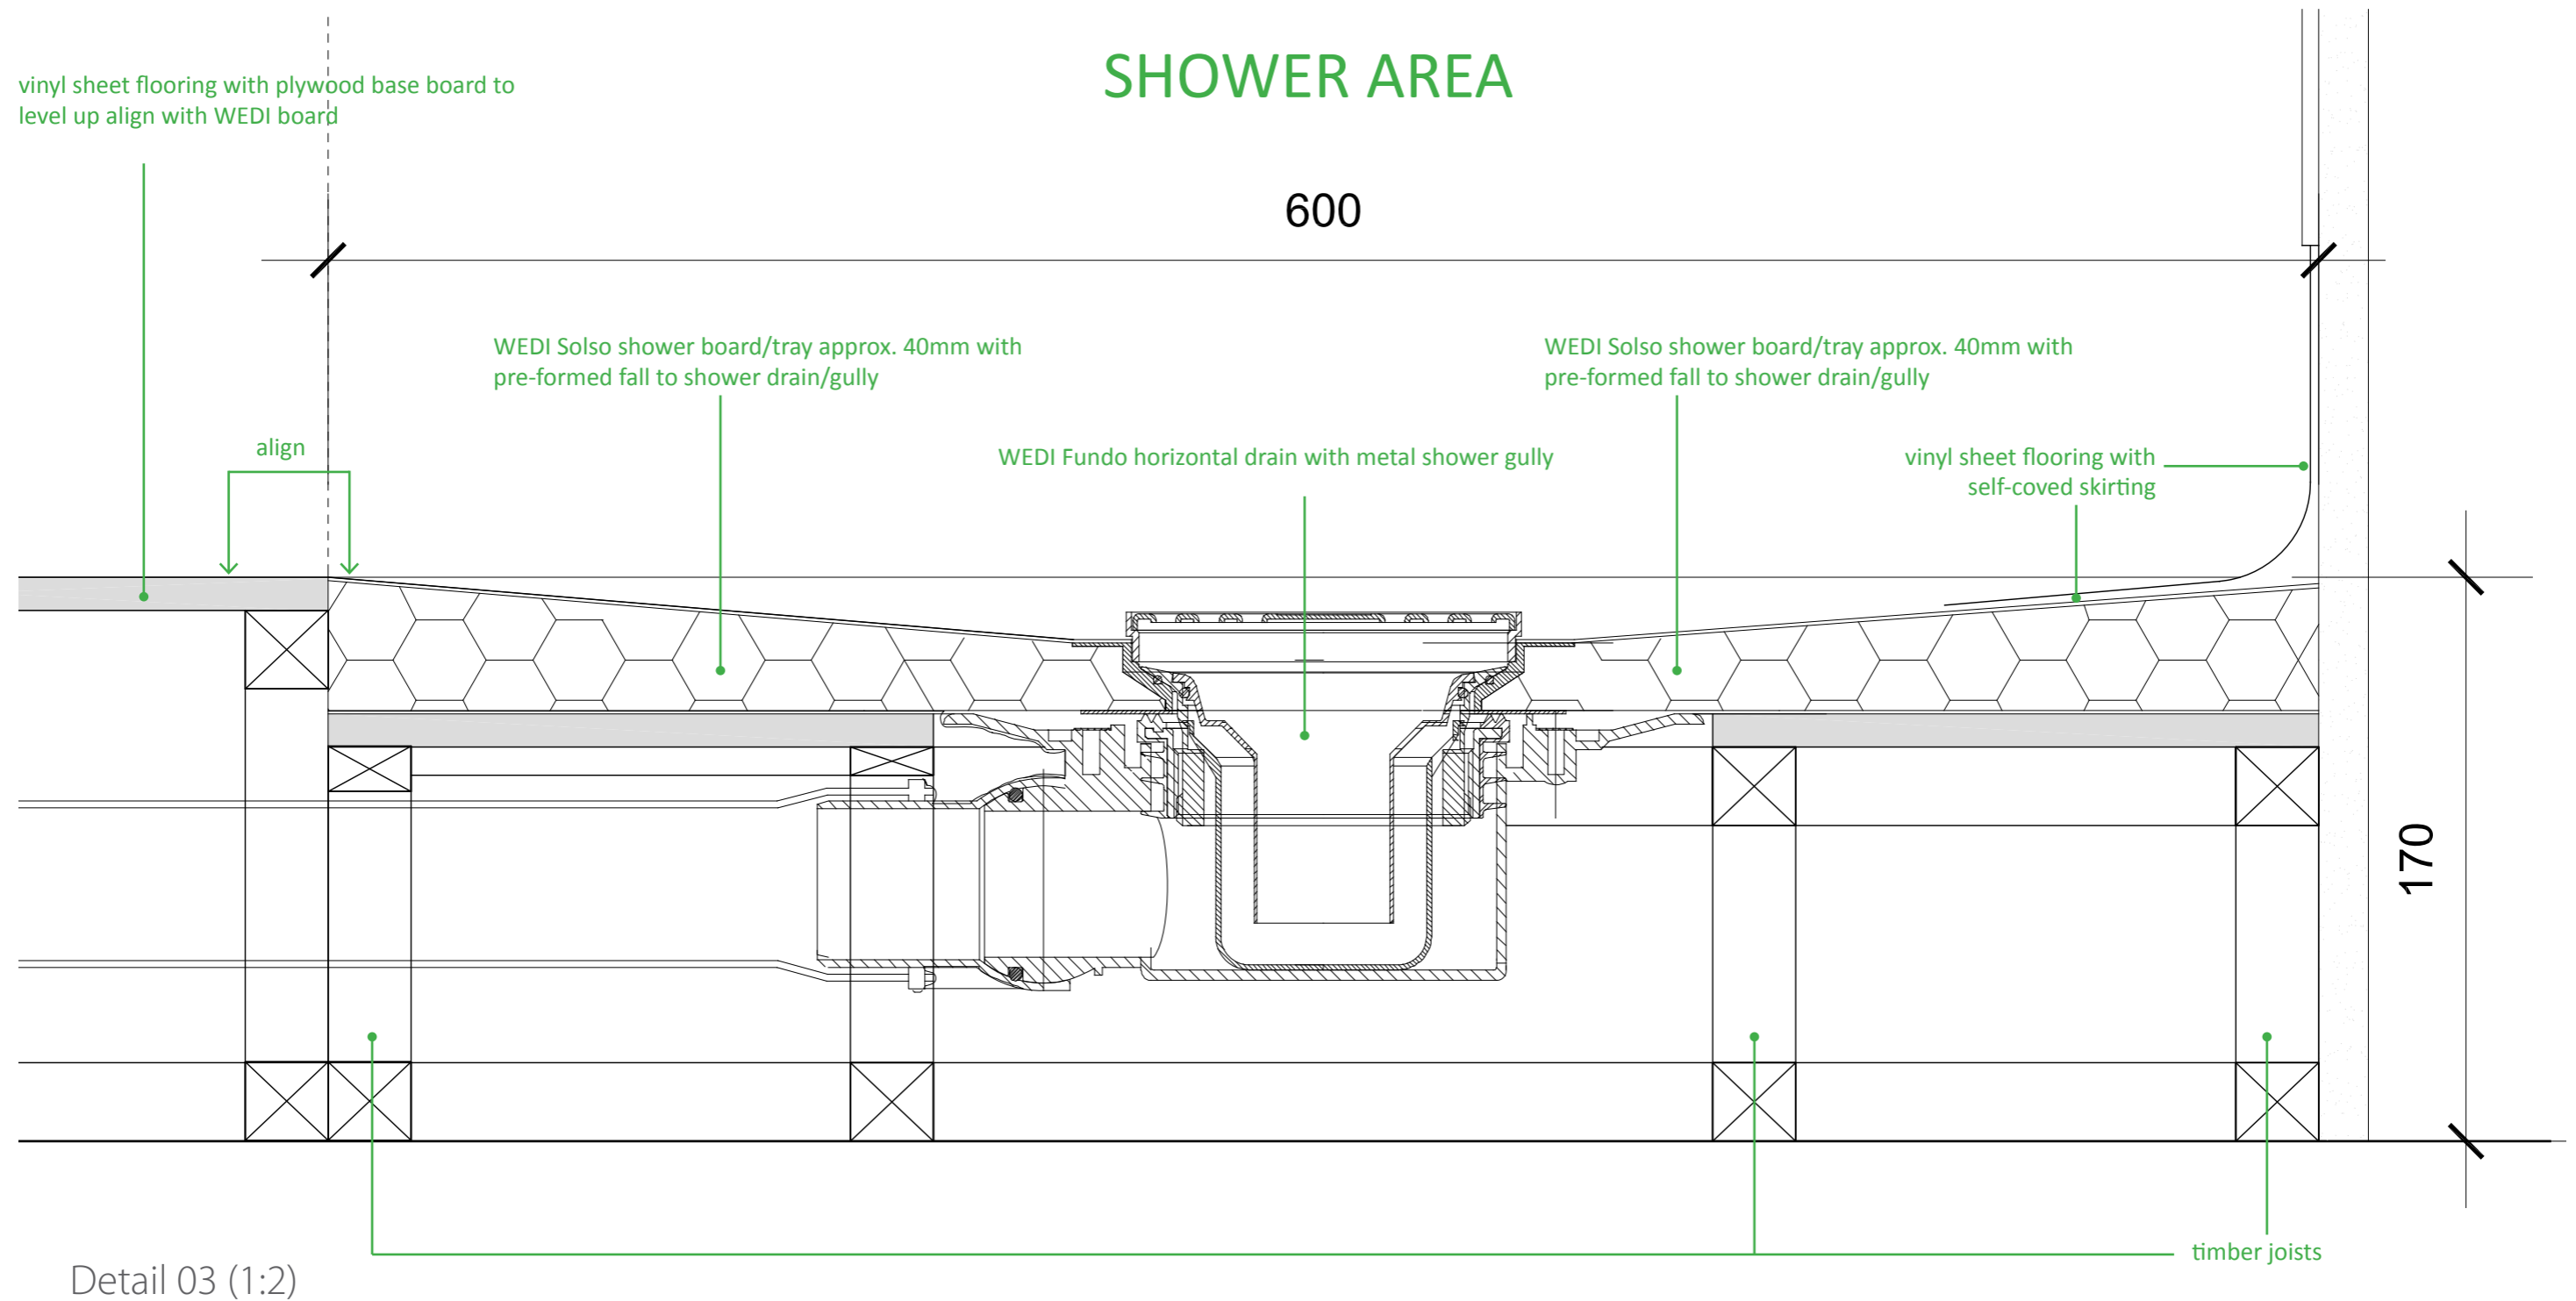

# 1 Typical En-suite

See G20 series for room layout

**Notes:**

- all outer facing panels are solid laminate panels with exposed/polished edge unless noted
- towel rail location to be confirmed
- dimensions to be confirmed on site

Plan 1 (1:20)

Elevation A (1:20)

Elevation B (1:20)

Elevation B with built-in wardrobe (1:20)

Detail 01 (1:2)

Detail 02 (1:2) exposed corner

inconjunction with built-in wardrobe