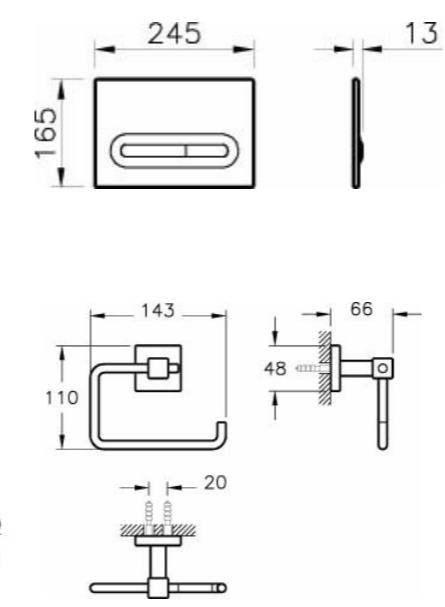

visible water supply pipes tbc