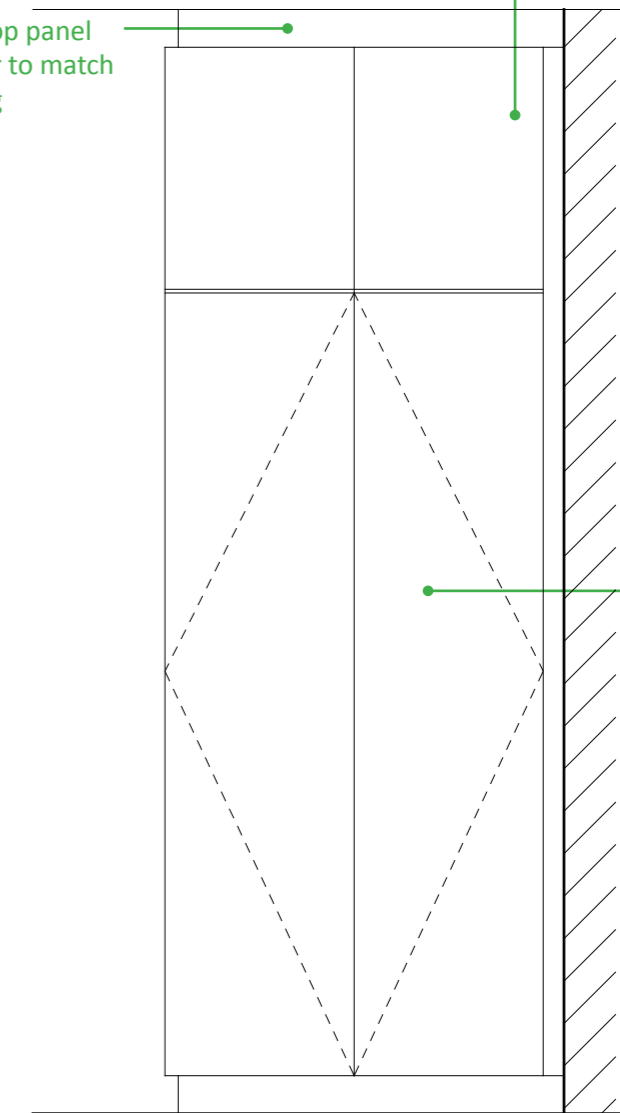

# 1 Typical En-suite

See G20 series for room layout

**Notes:**

- all outer facing panels are solid laminate panels with exposed/polished edge unless noted
- towel rail location to be confirmed
- dimensions to be confirmed on site

Plan 1 (1:20)

Elevation A (1:20)

Elevation B (1:20)

Elevation B with built-in wardrobe (1:20)

Detail 01 (1:2)

Detail 02 (1:2) exposed corner

inconjunction with built-in wardrobe