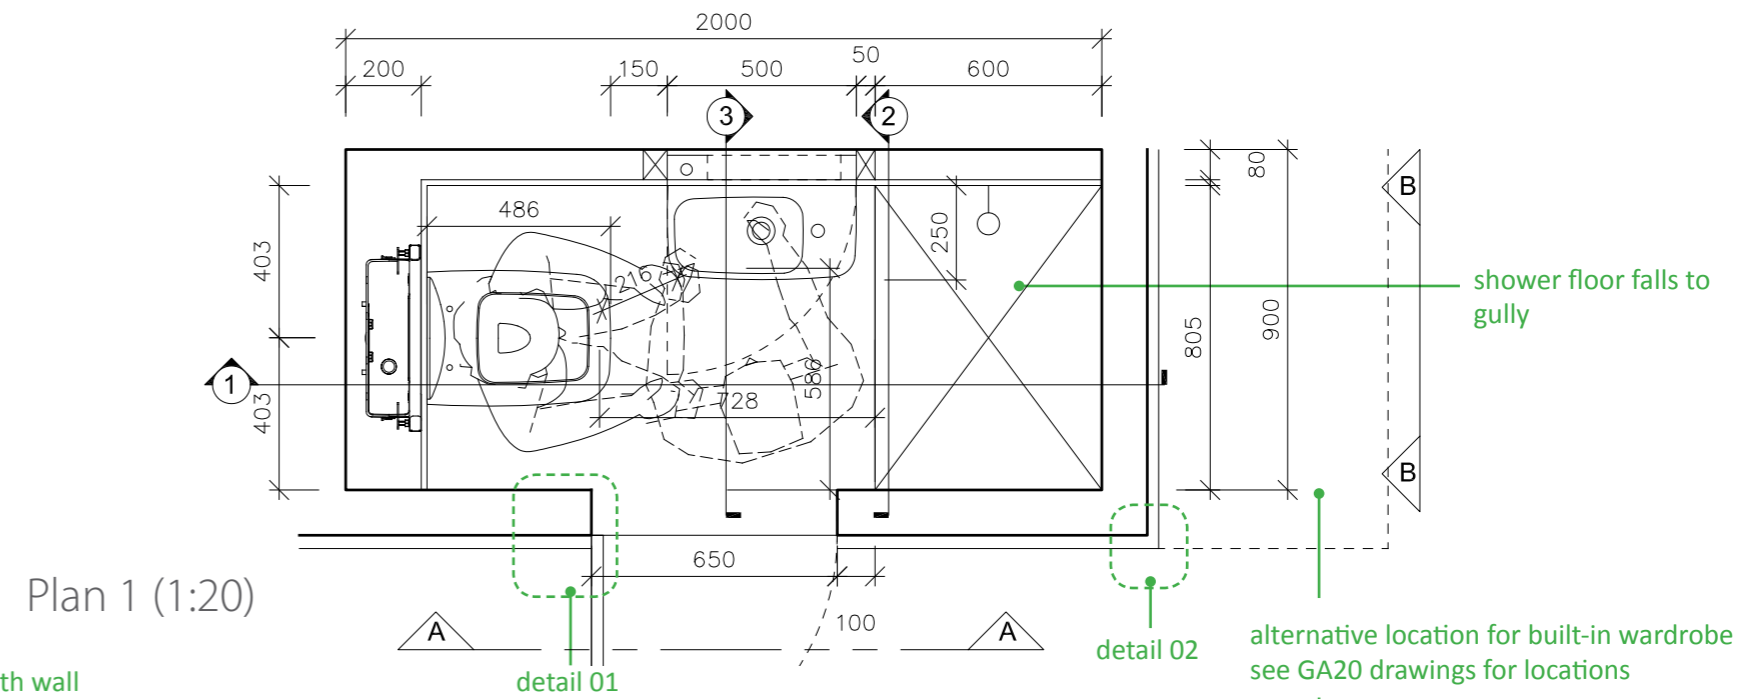

# 1 Typical En-suite

See G20 series for room layout

**Notes:**

- all outer facing panels are solid laminate panels with exposed/polished edge unless noted
- towel rail location to be confirmed
- dimensions to be confirmed on site

Plan 1 (1:20)

Elevation A (1:20)

Elevation B (1:20)

Elevation B with built-in wardrobe (1:20)

Detail 01 (1:2)

Detail 02 (1:2) exposed corner

inconjunction with built-in wardrobe