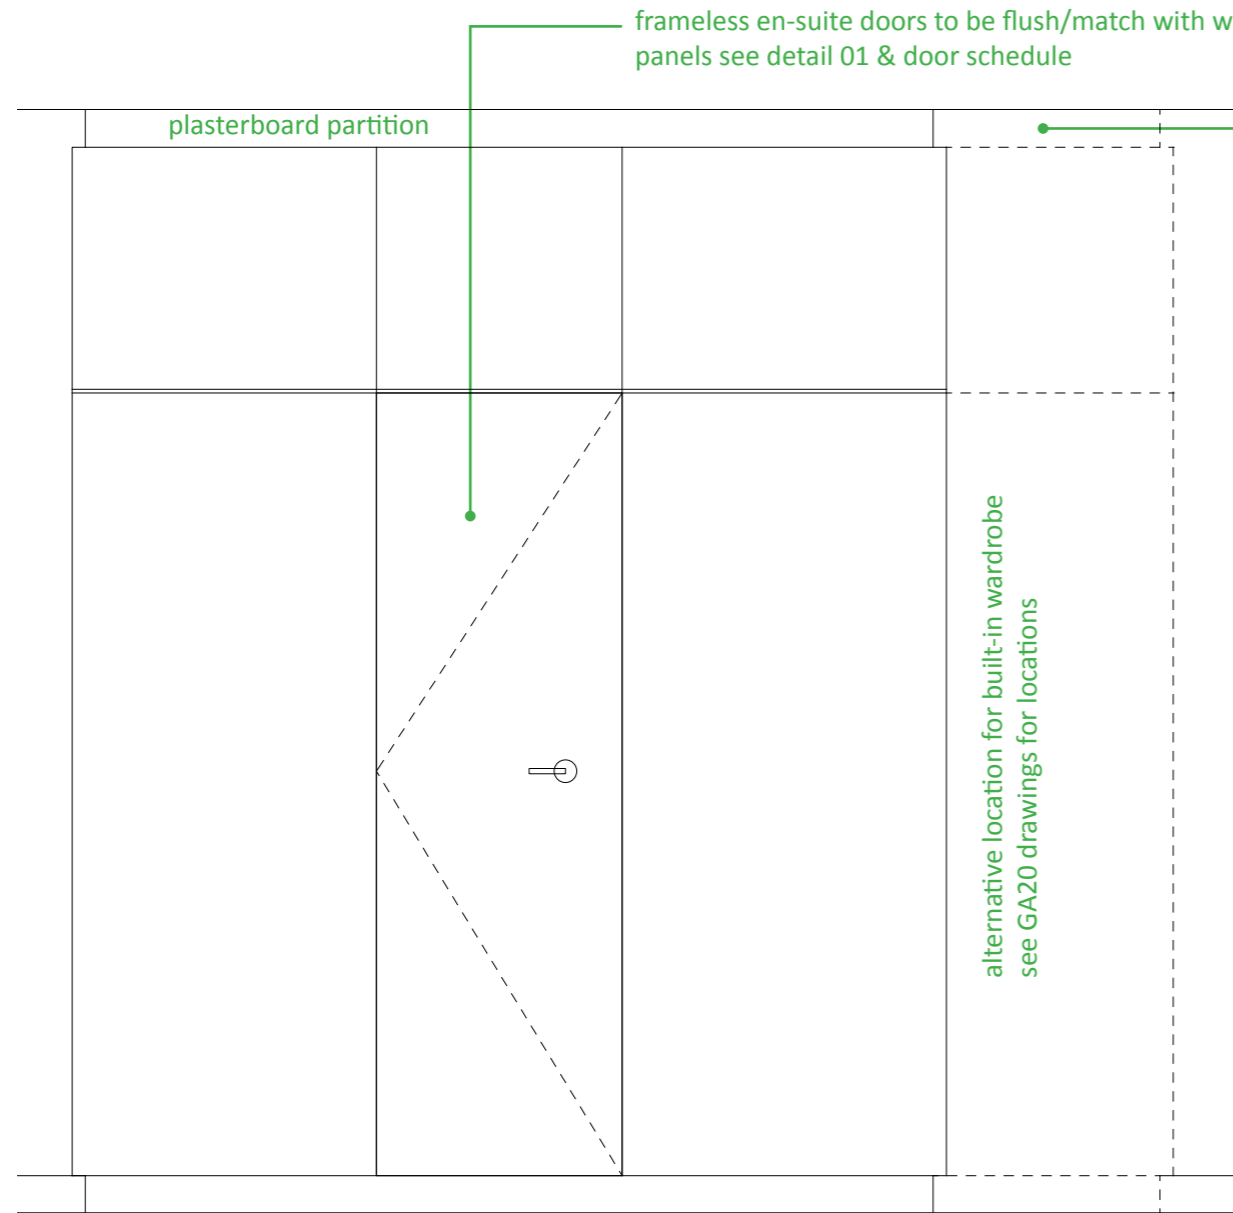

# 1 Typical En-suite

See G20 series for room layout

**Notes:**

- all outer facing panels are solid laminate panels with exposed/polished edge unless noted
- towel rail location to be confirmed
- dimensions to be confirmed on site

Plan 1 (1:20)

Elevation A (1:20)

Elevation B (1:20)

Elevation B with built-in wardrobe (1:20)

Detail 01 (1:2)

Detail 02 (1:2) exposed corner

inconjunction with built-in wardrobe