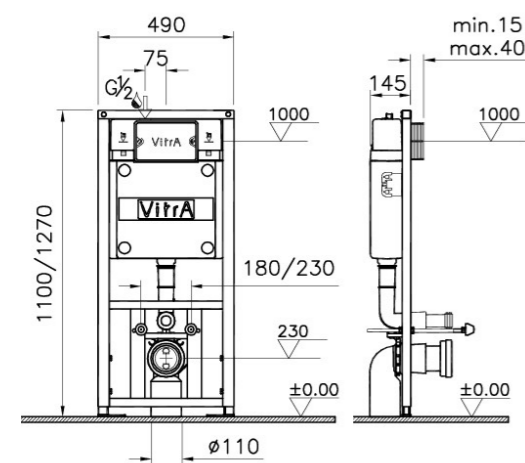

Concealed Cistern

e.g. Vitra Rapid Installation 742-5801-01

Wall - hung WC Pan (standard span)

e.g. Vitra Shift short 4379B003-1295 with matching seat 91-003-001

Basin Mixer (Chrome)

e.g. Vitra Axe S

Wall hung Washbasin

e.g. Vitra Shift 4387B003-0001

Wall Mounted Mirror Cabinet with LED lighting

e.g. Dawn Illuminated MC136

Lower Profile Shower Tray

e.g. Idea Standard Simplicity L508701

Frameless Hinged Shower doors

e.g. Orca frameless 8mm toughened glass with easyclean coating

\*Duvar kalınlığına göre ilave boru gerek  
\*Additional pipe may be required due to

	A	B	C	D	E
L508501 700 x 700	710	710	355	190	67
L508601 760 x 760	770	770	385	190	67
L508701 800 x 800	810	810	405	190	67
L508801 900 x 900	910	910	455	190	67
L508901 1000 x 1000	1010	1010	505	190	67