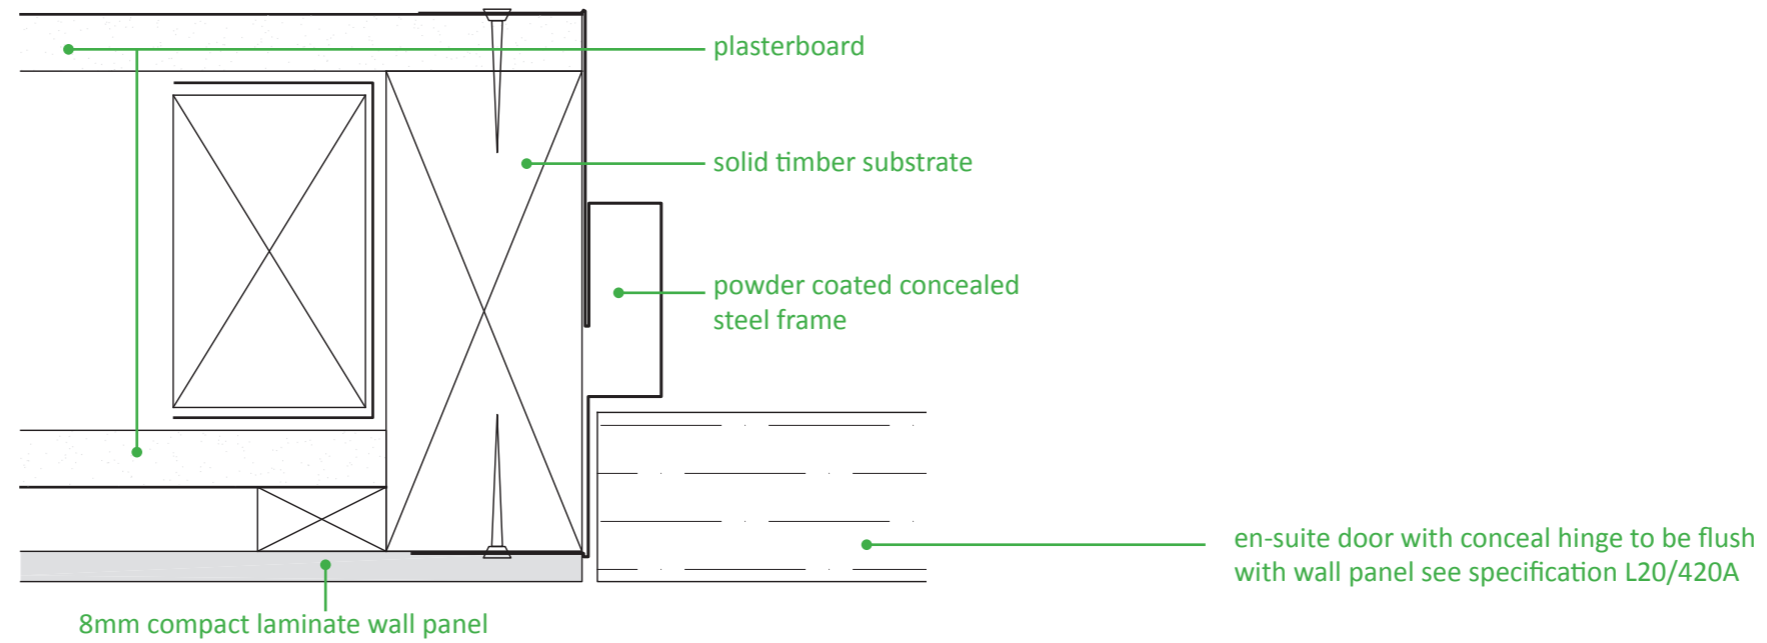

# 1 Typical En-suite

See G20 series for room layout

**Notes:**

- all outer facing panels are solid laminate panels with exposed/polished edge unless noted
- towel rail location to be confirmed
- dimensions to be confirmed on site

Plan 1 (1:20)

Elevation A (1:20)

Elevation B (1:20)

Elevation B with built-in wardrobe (1:20)

Detail 01 (1:2)

Detail 02 (1:2) exposed corner

inconjunction with built-in wardrobe