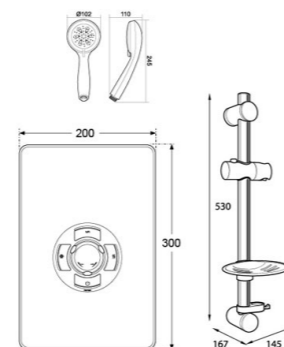

Towel holder
e.g. Vitra Iliia Towel Holder A44392EXP

Shower curtain
e.g. HEWI active+ Shower curtain with white pattern, made to measure, seamed side edges, with stainless steel roll seam and top edge with punched stainless steel eyelets, suitable for HEWI curtain rings, washable at 30°C and disinfectable at 60°C, shower proof, microbial and bacterial resistant, made of 100% Trevira CS with antimicrobial finish based on silver, fire retardant to DIN 4102/B1, manufactured individually