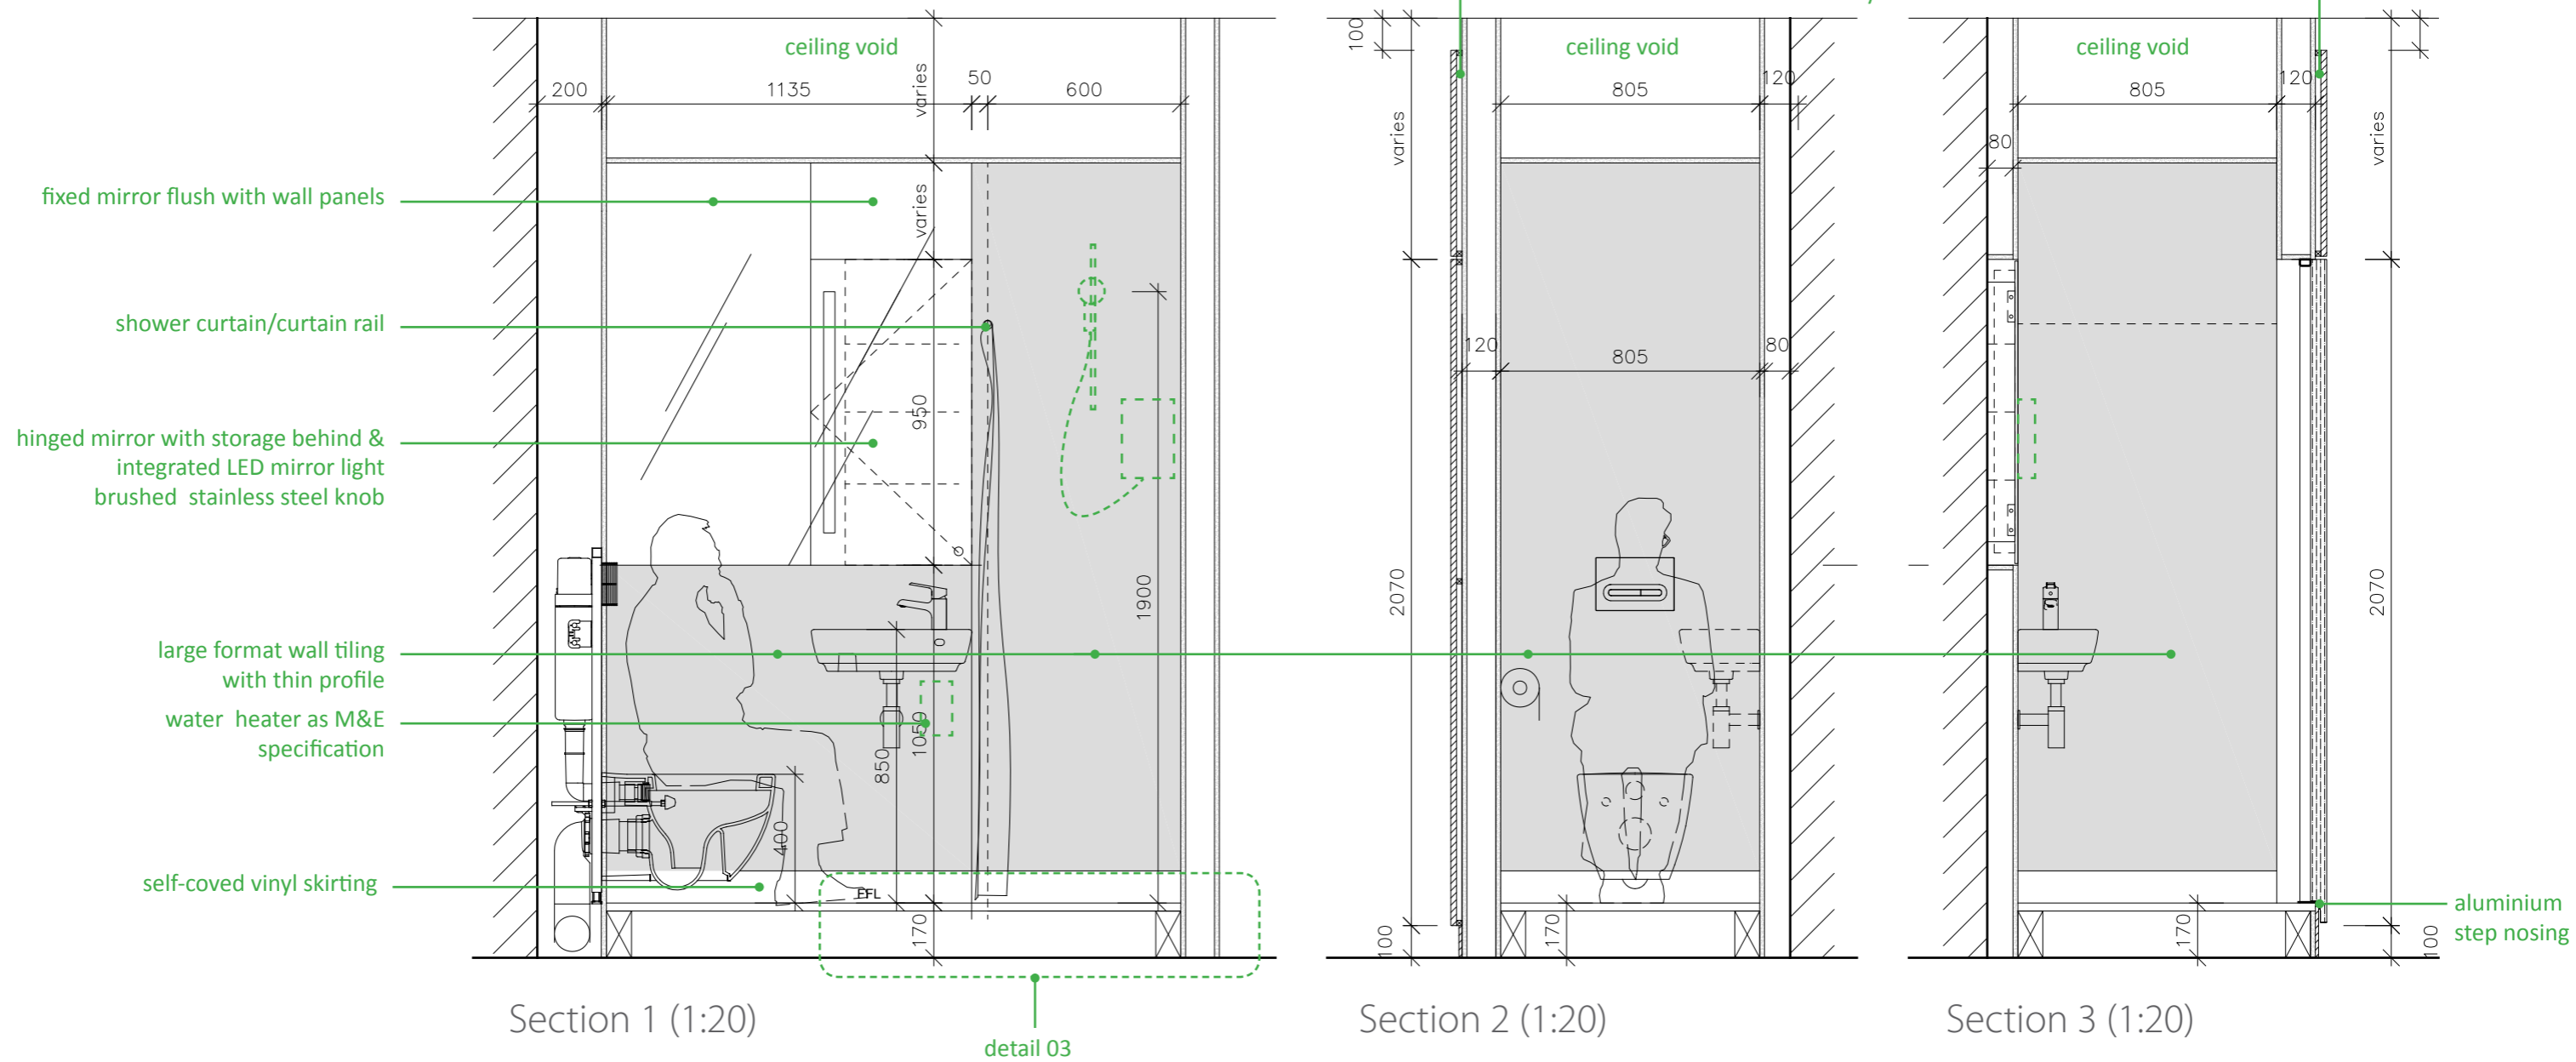

# 1 Typical En-suite

See G20 series for room layout

**Notes:**

- all outer facing panels are solid laminate panels with exposed/polished edge unless noted
- towel rail location to be confirmed
- dimensions to be confirmed on site

Plan 1 (1:20)

Elevation A (1:20)

Elevation B (1:20)

Elevation B with built-in wardrobe (1:20)

Detail 01 (1:2)

Detail 02 (1:2) exposed corner

inconjunction with built-in wardrobe