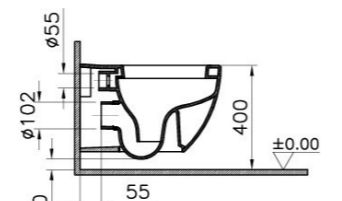

3 New WCs & Refurbished Existing Shower Rooms

Room 7B02, 7031, 73111, 73112

Room 8114 & 8311 with raised floor, without shower tray/doors, see page 6 for shower curtain rails

Notes:

- WC flush plates & toilet roll holder see page 6

Concealed Cistern

e.g. Vitra Rapid Installation 742-5801-01

Wall - hung WC Pan (standard span)

e.g. Vitra Shift short 4379B003-1295 with matching seat 91-003-001

e.g. Vitra Axe S

e.g. Vitra Shift 4387B003-0001

e.g. Dawn Illuminated MC136

e.g. Idea Standard Simplicity L508701

Frameless Hinged Shower doors

e.g. Orca frameless 8mm toughened glass with easyclean coating

*Duvar kalınlığına göre ilave boru gerek
*Additional pipe may be required due to

	A	B	C	D	E
L508501 700 x 700	710	710	355	190	67
L508601 760 x 760	770	770	385	190	67
L508701 800 x 800	810	810	405	190	67
L508801 900 x 900	910	910	455	190	67
L508901 1000 x 1000	1010	1010	505	190	67