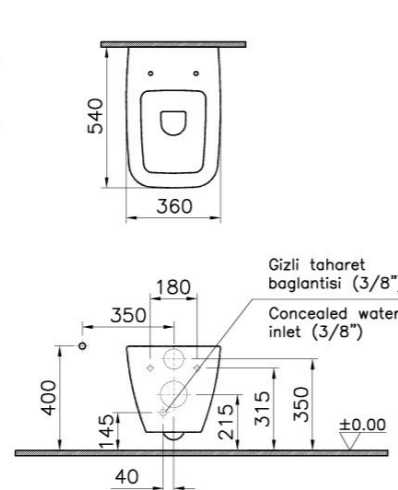

Concealed Cistern

e.g. Vitra Rapid Installation 742-5801-01

Wall - hung WC Pan (standard span)

e.g. Vitra Shift short 4379B003-1295 with matching seat 91-003-001

Basin Mixer (Chrome)

e.g. Vitra Axe S

Wall hung Washbasin

e.g. Vitra Shift 4387B003-0001

Wall Mounted Mirror Cabinet with LED lighting

e.g. Dawn Illuminated MC136

Lower Profile Shower Tray

e.g. Idea Standard Simplicity L508701

Frameless Hinged Shower doors

e.g. Orca frameless 8mm toughened glass with easyclean coating

\*Duvar kalınlığına göre ilave boru gerek  
\*Additional pipe may be required due to

	A	B	C	D	E
L508501 700 x 700	710	710	355	190	67
L508601 760 x 760	770	770	385	190	67
L508701 800 x 800	810	810	405	190	67
L508801 900 x 900	910	910	455	190	67
L508901 1000 x 1000	1010	1010	505	190	67

## 4 Kitchen

Room 8B01

*Notes:*

- see specification N10/120

Solid Surface Worktop with Precut Sink Opening & Drainer Ridges  
e.g. Minerva white

Stainless Steel 1.5 bowl Sink Duo Undermount  
e.g. Franke Ariane ARX 160