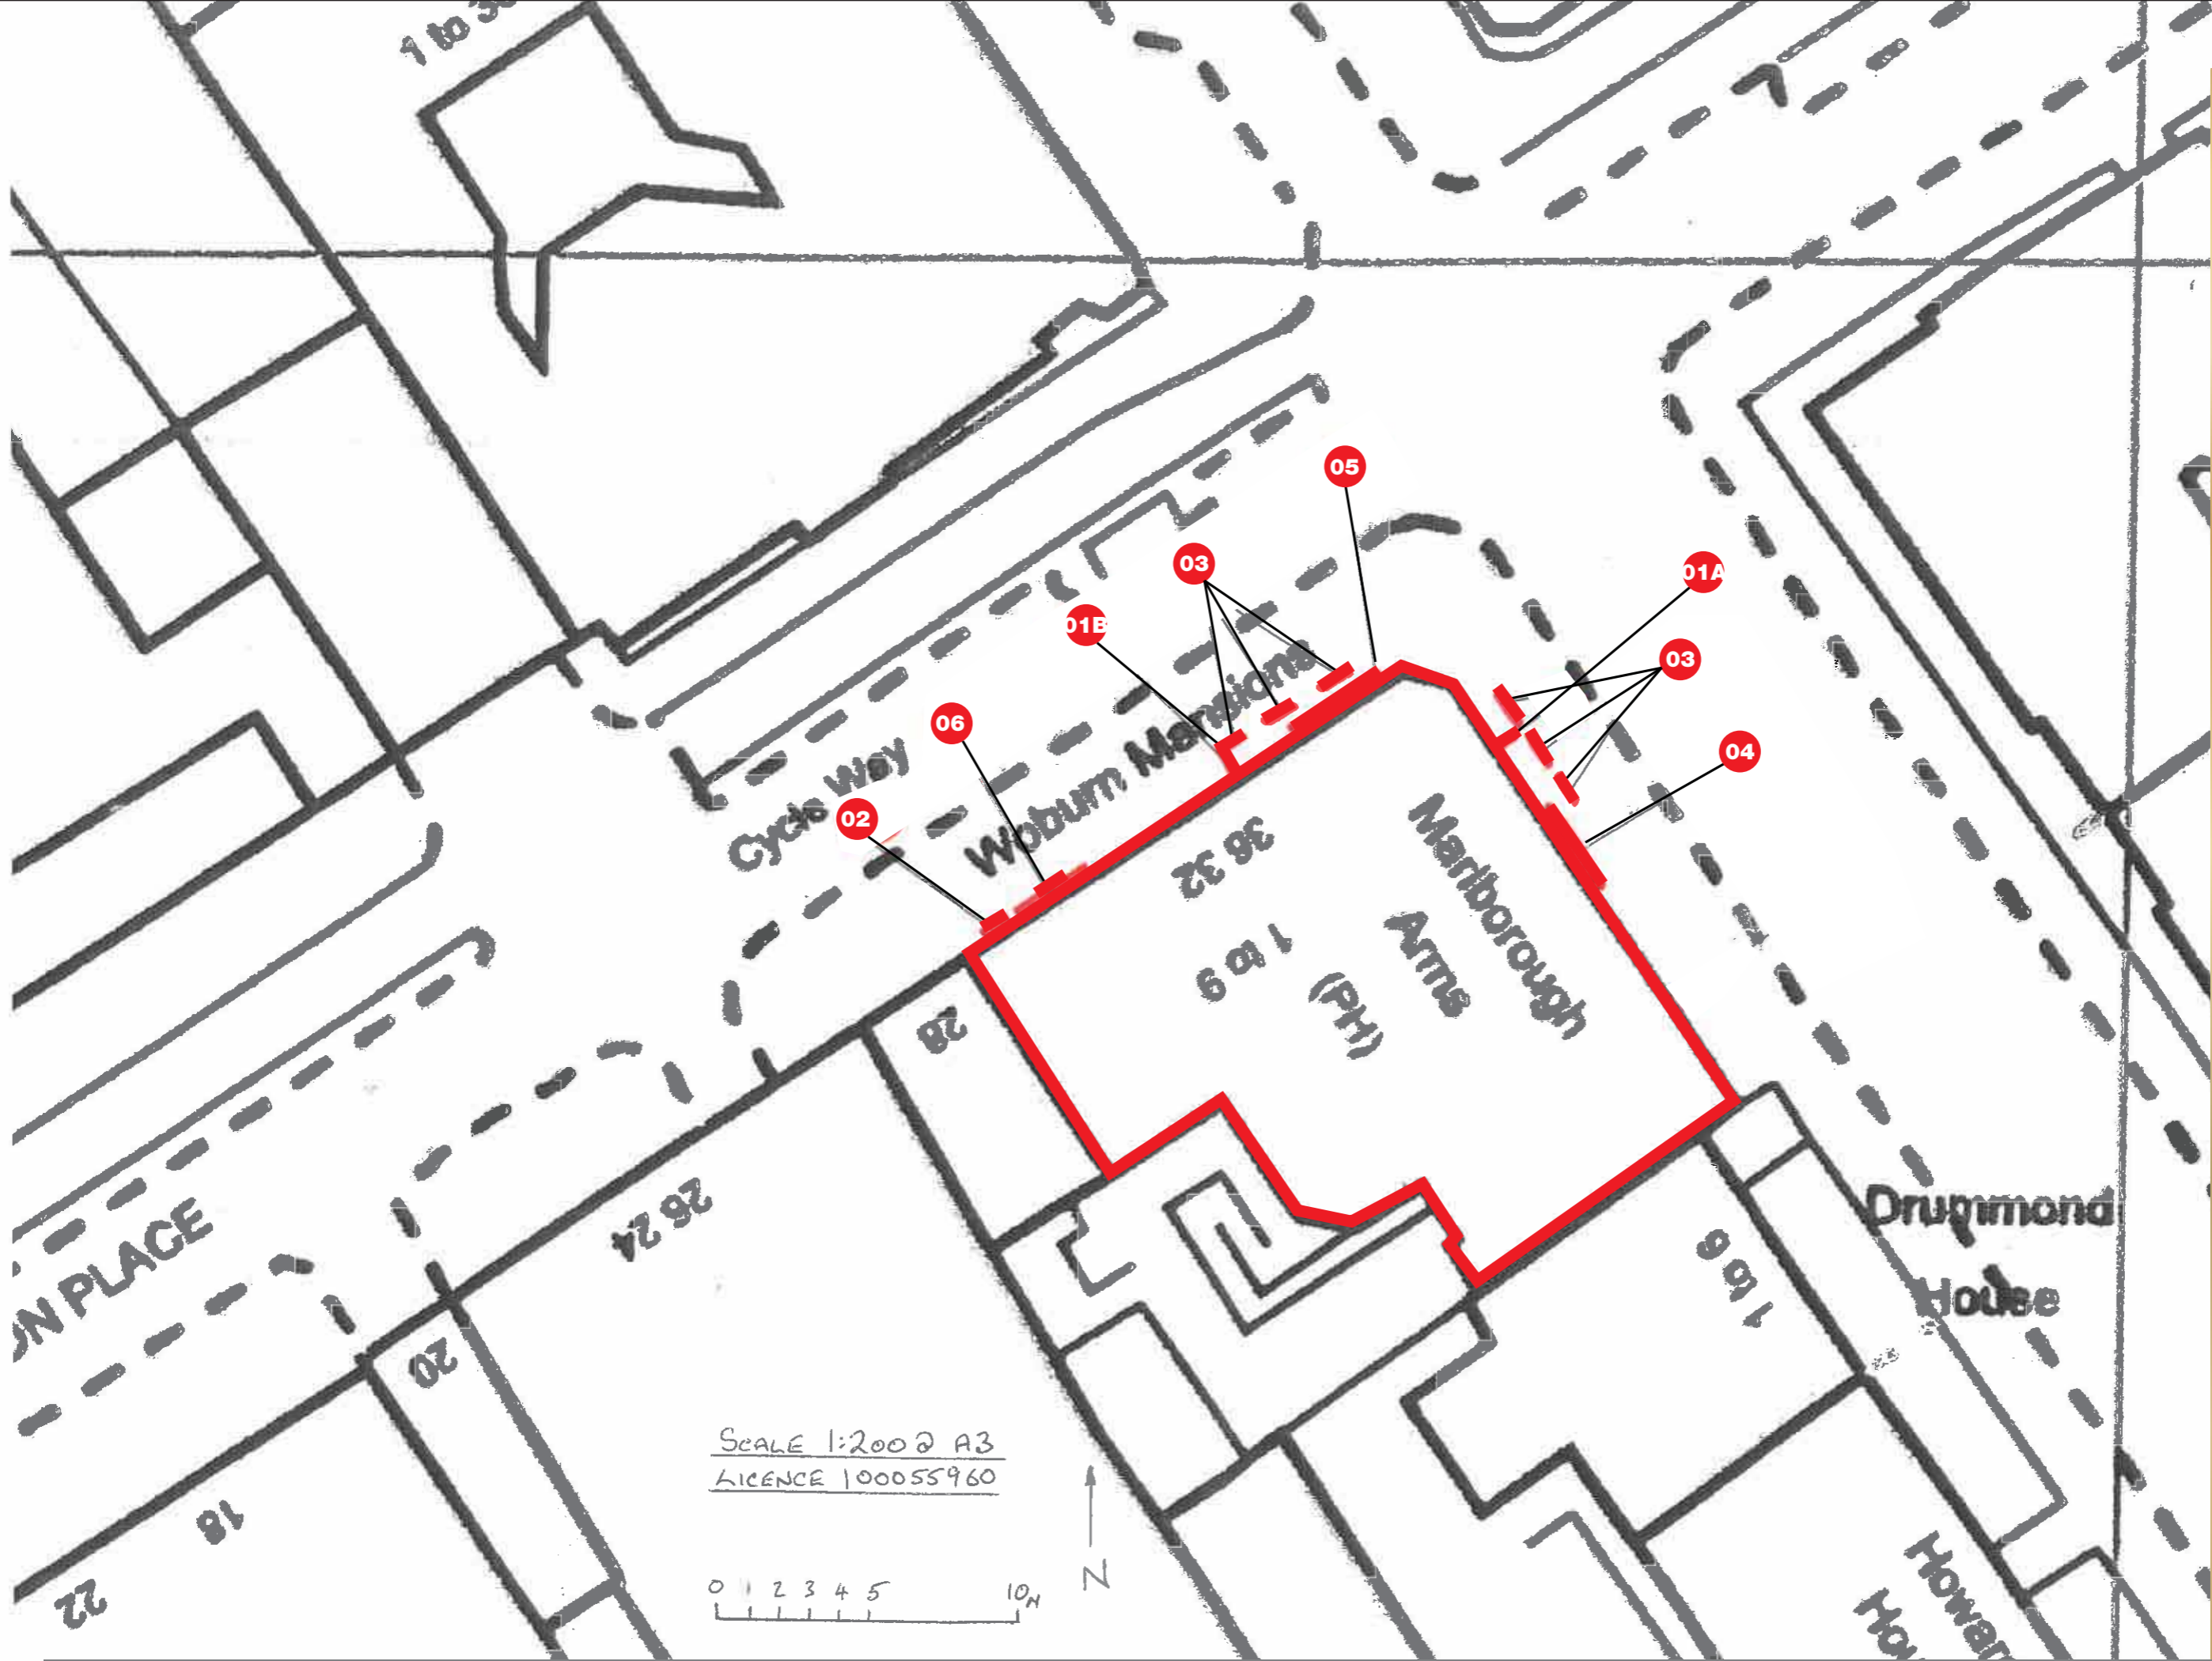

ITEM 01A & 01B (Qty 2)

A new gibbet and Greene King header.
Greene King header to display a 3D crown
and individual letters.
LED illumination.
Refurbish existing pictorial display and
add house name in new font.
Illuminated by LED spot lights.
Scale 1:20

ITEM 02 (Qty 1)

Refurbish existing sign and add house name in
new font to top to replace existing.
Scale 1:20

ITEM 03 (Qty 4)

Barrier with stainless steel posts
Scale 1:20

GREENE KING
MARLBOROUGH ARMS
36 TORRINGTON PLACE
LONDON
WC1E 7HJ

ITEM 06 (Qty 1)

A set of individual letters finished GK Stone.
Illuminated by LED trough light.
Scale 1:20

GREENE KING
MARLBOROUGH ARMS
36 TORRINGTON PLACE
LONDON
WC1E 7HJ

123961 REV A
03/01/17 - JCL

!a
ashleighsigns.co.uk

GREENE KING
MARLBOROUGH ARMS
36 TORRINGTON PLACE
LONDON
WC1E 7HJ

123961 REV A
03/01/17 - JCL

!a
ashleighsigns.co.uk

SCALE 1:2000 @ A3
LICENCE 100055960

GREENE KING
MARLBOROUGH ARMS
36 TORRINGTON PLACE
LONDON
WC1E 7HJ