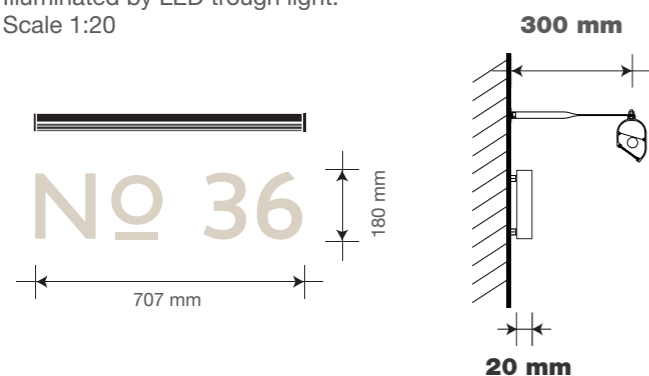

ITEM 01A & 01B (Qty 2)

A new gibbet and Greene King header.
Greene King header to display a 3D crown
and individual letters.
LED illumination.
Refurbish existing pictorial display and
add house name in new font.
Illuminated by LED spot lights.
Scale 1:20

123961 REV A
03/01/17 - JCL

ITEM 04 (Qty 1)

Fascia signs finished black.
Displaying individual letters finished GK Stone.
Illuminated by LED trough light.
Scale 1:20

ITEM 05 (Qty 1)

Fascia signs finished black.
Displaying individual letters finished GK Stone.
Illuminated by LED trough light.
Scale 1:20

ITEM 06 (Qty 1)

A set of individual letters finished GK Stone.
Illuminated by LED trough light.
Scale 1:20

GREENE KING
MARLBOROUGH ARMS
36 TORRINGTON PLACE
LONDON
WC1E 7HJ

123961 REV A
03/01/17 - JCL

!a
ashleighsigns.co.uk