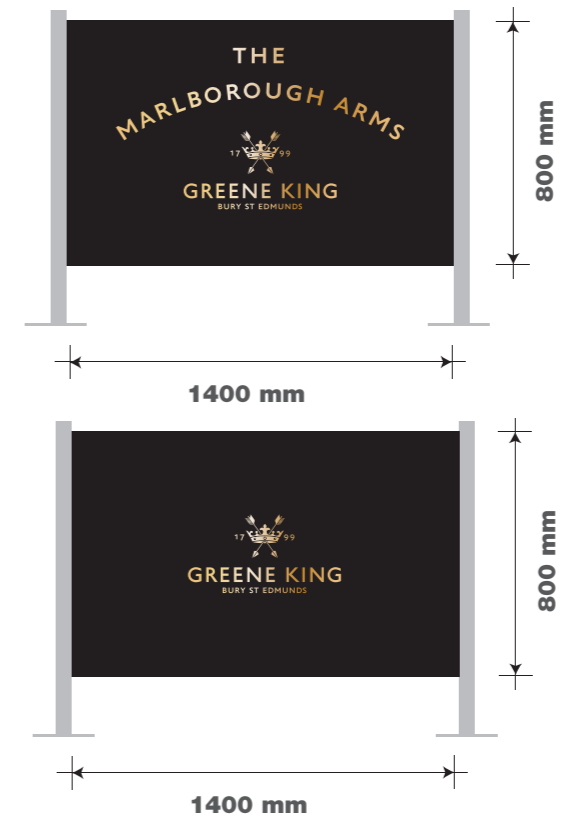

ITEM 01A & 01B (Qty 2)

A new gibbet and Greene King header.
Greene King header to display a 3D crown
and individual letters.
LED illumination.
Refurbish existing pictorial display and
add house name in new font.
Illuminated by LED spot lights.
Scale 1:20

ITEM 02 (Qty 1)

Refurbish existing sign and add house name in
new font to top to replace existing.
Scale 1:20

ITEM 03 (Qty 4)

Barrier with stainless steel posts
Scale 1:20

GREENE KING
MARLBOROUGH ARMS
36 TORRINGTON PLACE
LONDON
WC1E 7HJ

123961 REV A
03/01/17 - JCL

ITEM 04 (Qty 1)

Fascia signs finished black.
Displaying individual letters finished GK Stone.
Illuminated by LED trough light.
Scale 1:20

ITEM 05 (Qty 1)

Fascia signs finished black.
Displaying individual letters finished GK Stone.
Illuminated by LED trough light.
Scale 1:20

ITEM 06 (Qty 1)

A set of individual letters finished GK Stone.
Illuminated by LED trough light.
Scale 1:20

GREENE KING
MARLBOROUGH ARMS
36 TORRINGTON PLACE
LONDON
WC1E 7HJ

123961 REV A
03/01/17 - JCL

!a
ashleighsigns.co.uk