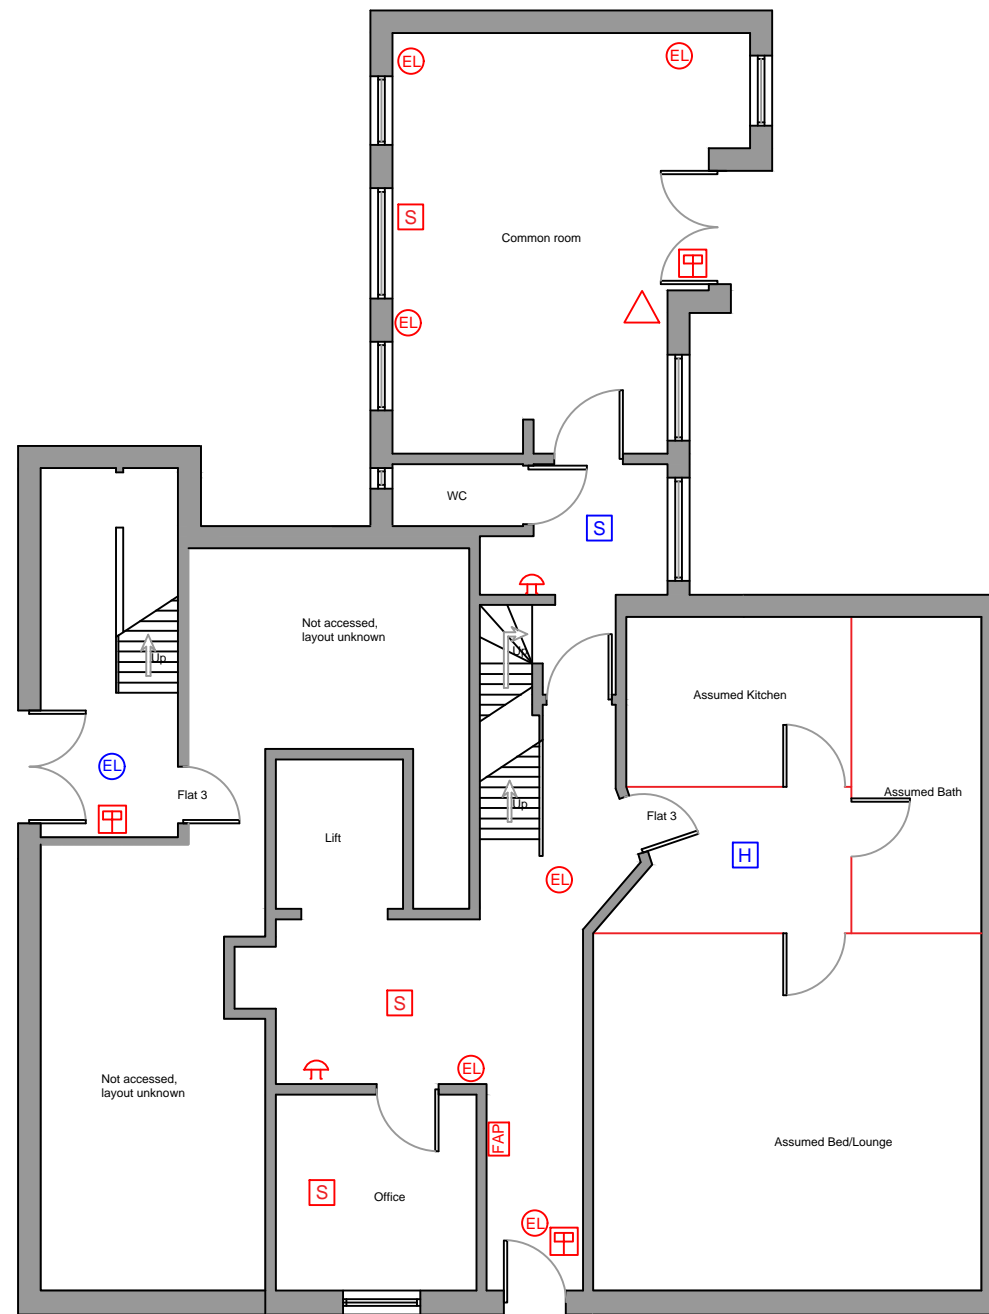

Basement Level

Ground Floor

Existing Device Legend:

-  Manual Call Point
-  Bell / Sounder
-  Water Extinguisher
-  Fire Alarm Control Panel
-  Smoke Detector
-  Heat Detector
-  CO2 Extinguisher
-  Emergency Lighting

New Device Legend:

-  Bell / Sounder
-  Emergency Lighting
-  Smoke Detector
-  Heat Detector
-  Fire Alarm Control Panel
-  Manual Call Point

Project:
Akbar House, 3 & 4 Guildford Place,
Camden, London, WC1N 1EA

Client:
Asra Housing Group
3 Bede Island Road
Leicester, LE2 7EA

Drawing:
Basement / Ground Floor
Scale: 1: 110 Size: A3

Date:
23/12/2016