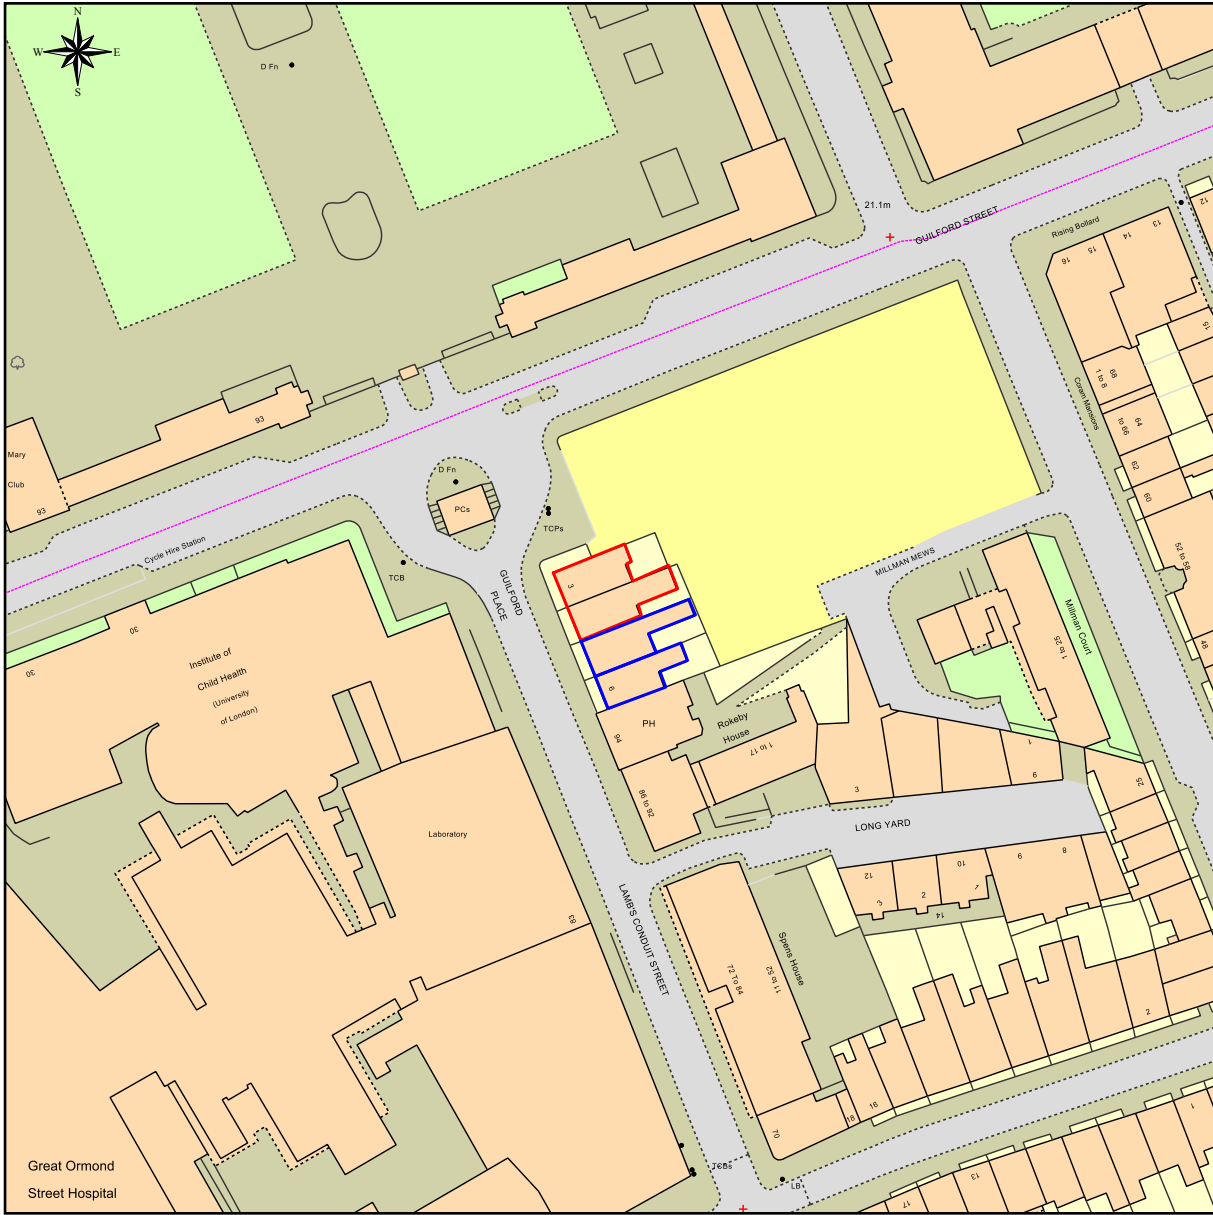

3/4 Guildford Place

This Plan includes the following Licensed Data: OS MasterMap Colour PDF Location Plan by the Ordnance Survey National Geographic Database and incorporating surveyed revision available at the date of production. Reproduction in whole or in part is prohibited without the prior permission of Ordnance Survey. The representation of a road, track or path is no evidence of a right of way. The representation of features, as lines is no evidence of a property boundary. © Crown copyright and database rights, 2016. Ordnance Survey 0100031673

0m 20m 40m 60m 80m 100m

Scale: 1:1250, paper size: A4