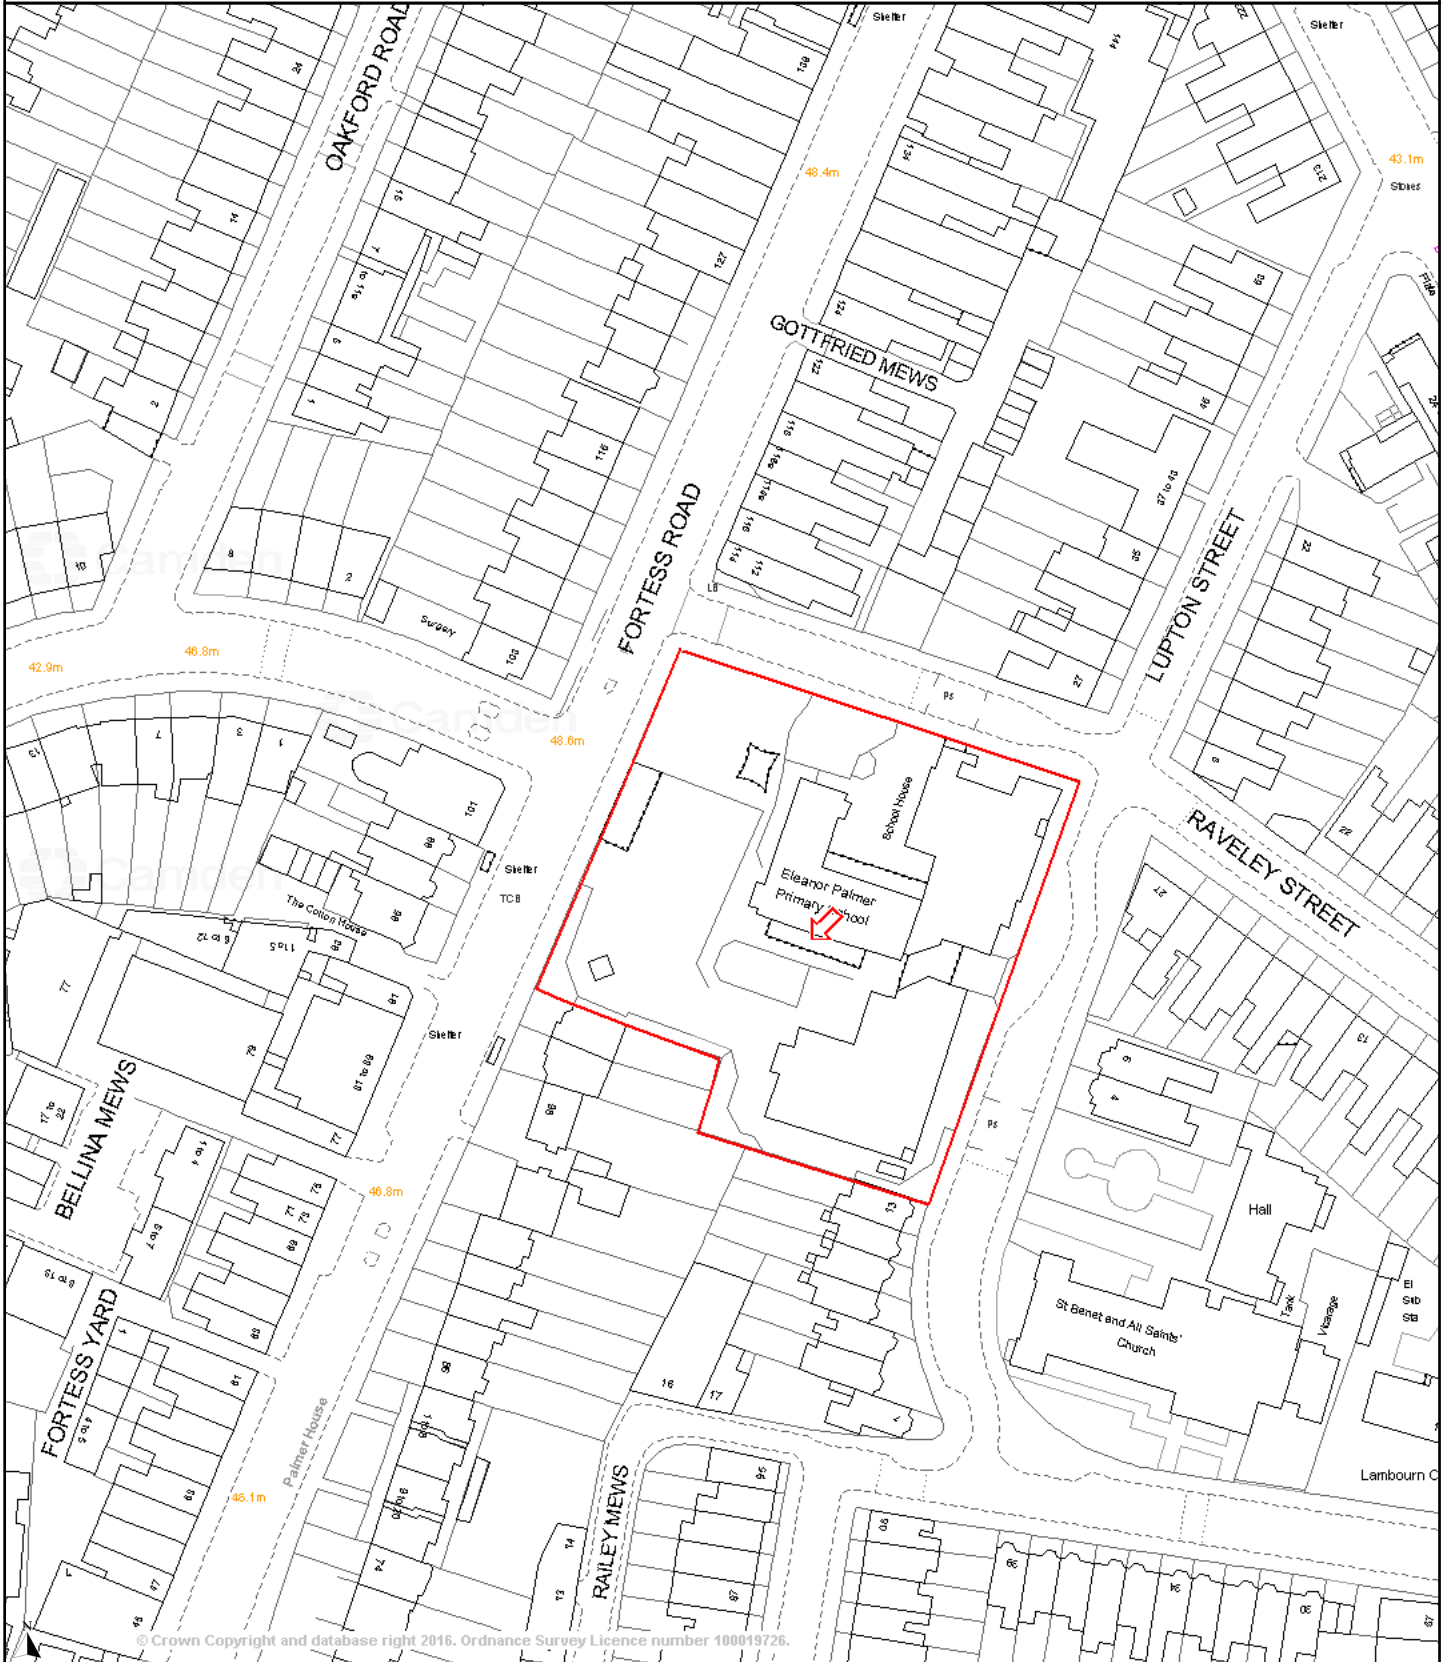

# Eleanor Palmer Primary School

Reproduced by permission of Ordnance Survey on behalf of HMSO.  
© Crown copyright and database right 2016.  
Ordnance Survey Licence number 100019726.

Scale 1/1250 Date 29/7/2016

Centre = 529091 E 185654 N