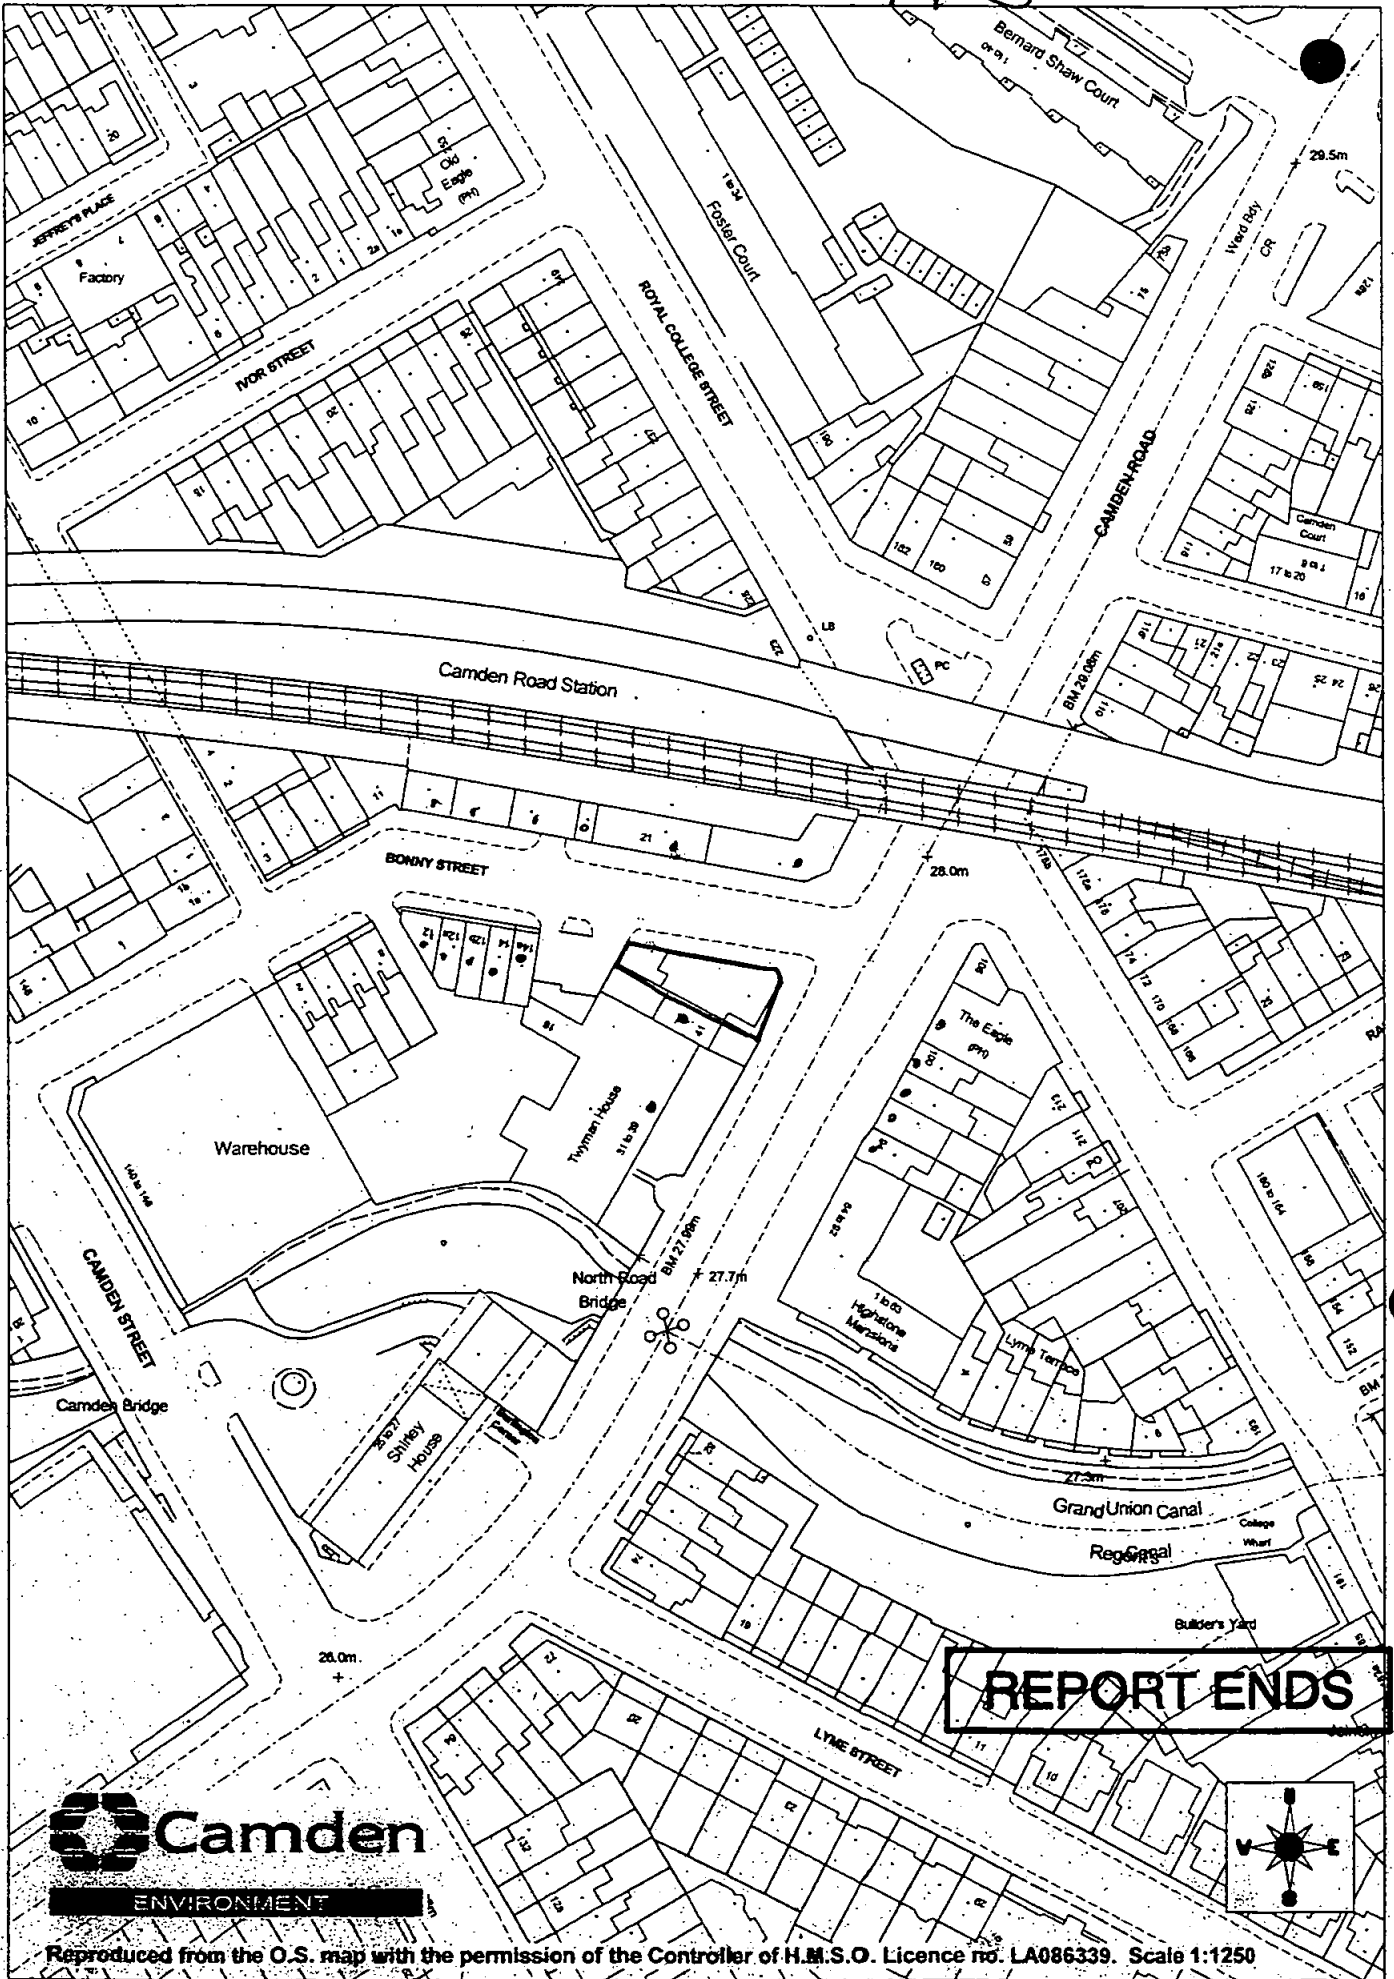

Pe9900116

Reproduced from the O.S. map with the permission of the Controller of H.M.S.O. Licence no. LA086339. Scale 1:1250

43-45 9a/17A Camden Road