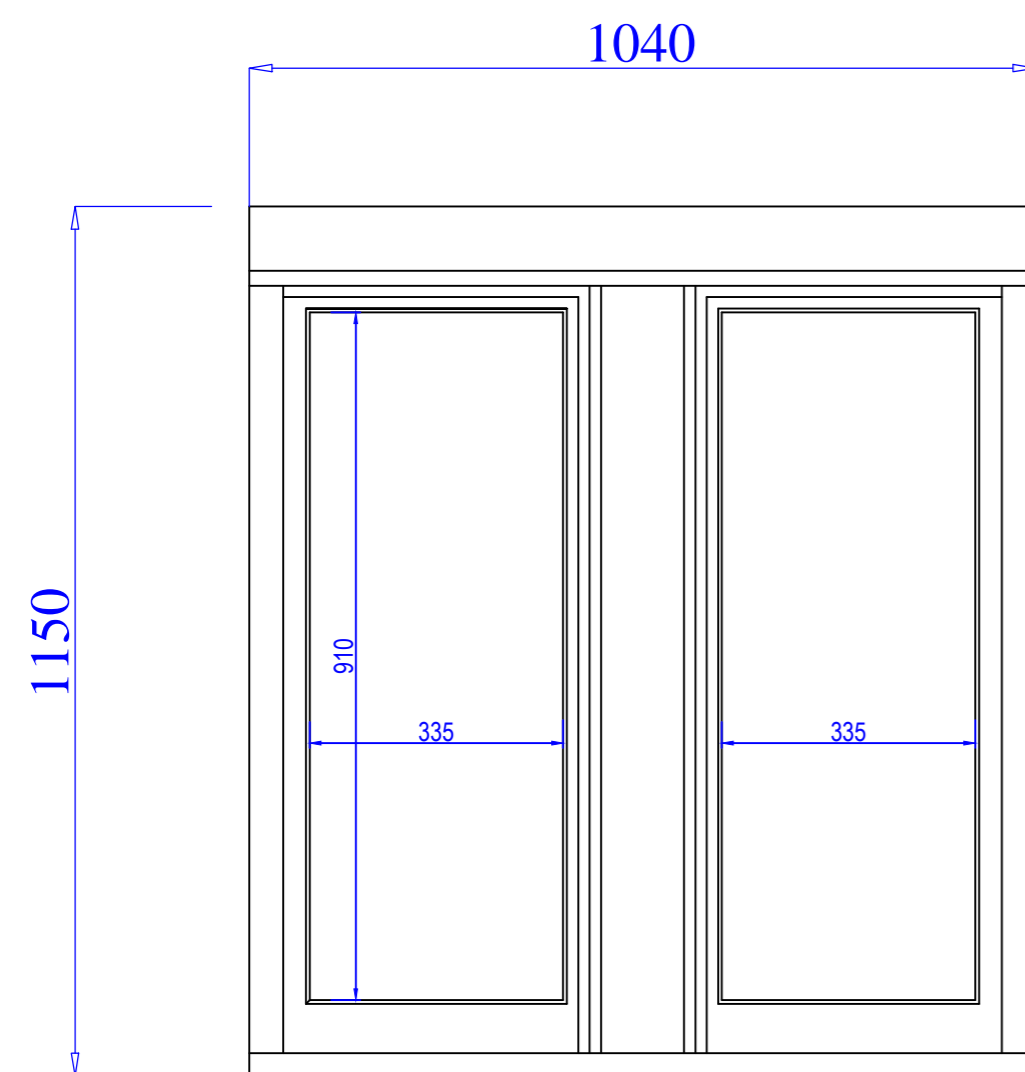

Proposed Casement Window

Internal View