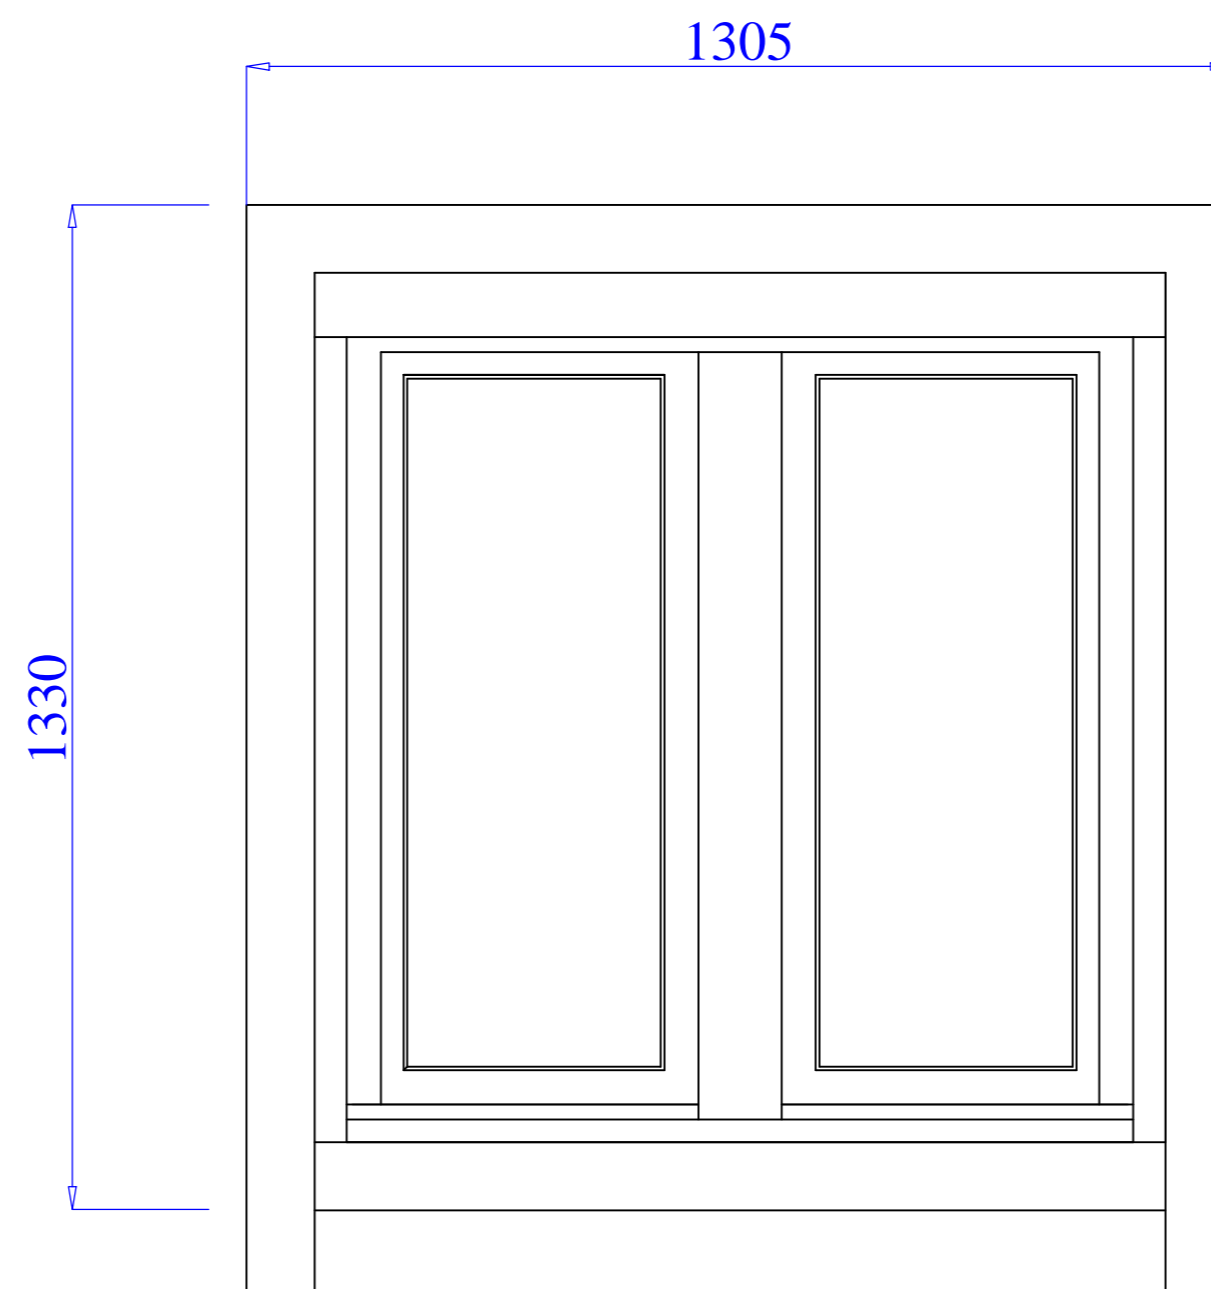

External View

Arcus Consulting LLP
Wakefield 0192 466 9000 Manchester 0161 905 3222 London 0208 8742 2512
Liverpool 0151 708 1080 Newcastle 0191 272 5781 Rugby 01788 297 127
info@arcus.uk.com www.arcus.uk.com

Client
ORIGIN HOUSING

Project
RUSSELL MANSIONS
EXTERNAL REPAIR S, ROOFING WORKS AND WINDOW REPLACEMENT

Title
FRONT ELEVATION WINDOW REPLACEMENT
PROPOSED REPLACEMENT WINDOW TYPE E - CASEMENT

Scale	Date	Stage
A2 - 1:100	12.12.2016	Tender
Job No	Drawing No	Rev
4272	205	T
Drawn	Approved	
MRK	AG