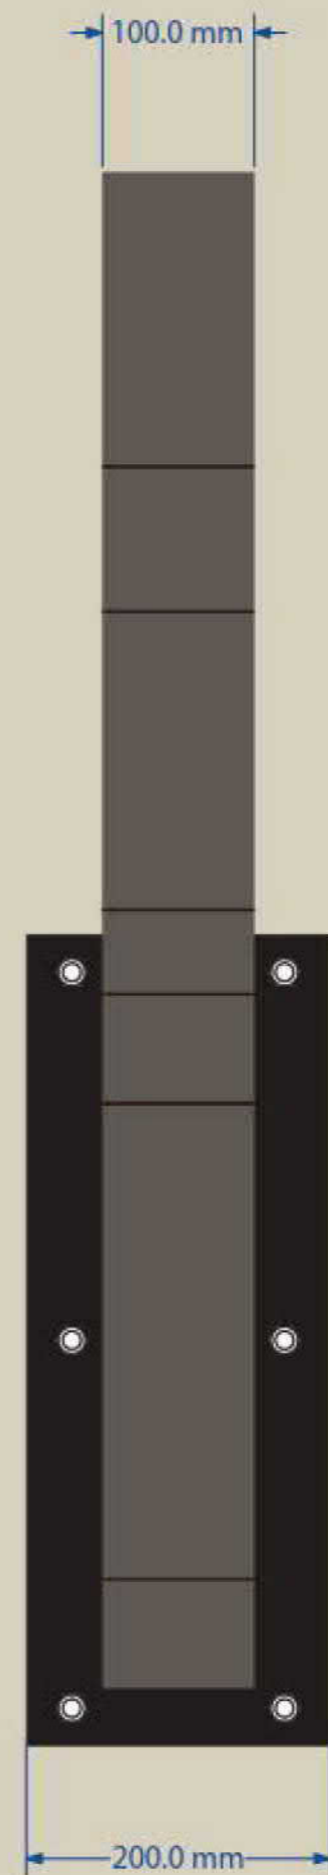

M10 fixings into knock in anchors

STARWOOD CAPITAL	
Russel External	
Sch	13337
Ref	5b
Type	D
Loc	EXTERNAL
Rev	0 - 11/11/2016
Drn	WB
DIMENSIONS IN MILLIMETRES	
Scale	1 : 3 @ A4
© RIVERMEADE SIGNS 2016	
Tel: +44 (0)20 8896 6900 • E-mail: sales@rivermeade.com	

Stove enamelled 3mm thick aluminium panel with screen printed graphic 200mm high x 150mm wide

STARWOOD CAPITAL	
Russel External	
Sch	13337
Ref	6
Type	E
Loc	EXTERNAL
Rev	1 - 08/12/2016
Drn	WB
DIMENSIONS IN MILLIMETRES	
Scale	1 : 1 @ A4
© RIVERMEADE SIGNS 2016	
Tel: +44 (0)20 8896 6900 • E-mail: sales@rivermeade.com	

Drn WB

DIMENSIONS IN MILLIMETRES

Scale 1 : 3 @ A4

© RIVERMEADE SIGNS 2016

Tel: +44 (0)20 8896 6900 • E-mail: sales@rivermeade.com

Rivermeade Signs

STARWOOD CAPITAL

Russel External

Sch 13337

Ref 17

Type A

Loc EXTERNAL

Rev 0 - 11/11/2016

Drn WB

DIMENSIONS IN MILLIMETRES

Scale 1 : 5 @ A4