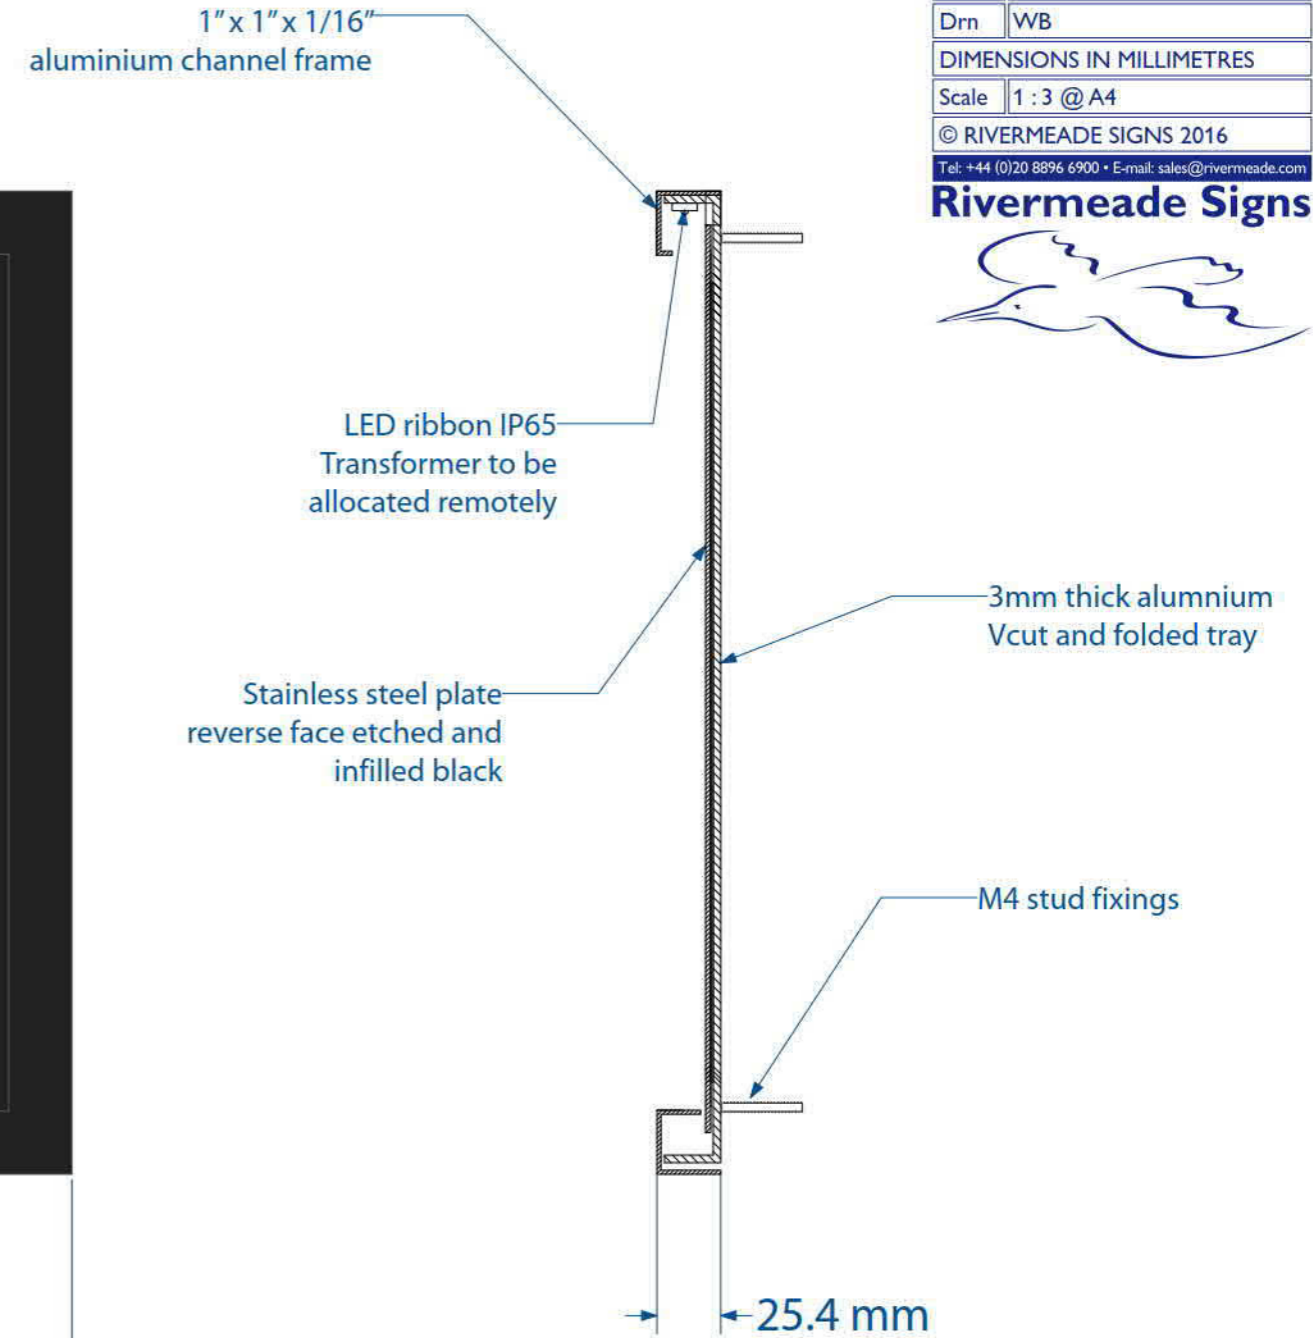

STARWOOD CAPITAL	
Russel External	
Sch	13337
Ref	1c
Type	L
Loc	EXTERNAL
Rev	0 - 11/11/2016
Drn	WB
DIMENSIONS IN MILLIMETRES	
Scale	1 : 3 @ A4
© RIVERMEADE SIGNS 2016	
Tel: +44 (0)20 8896 6900 • E-mail: sales@rivermeade.com	
Rivermeade Signs