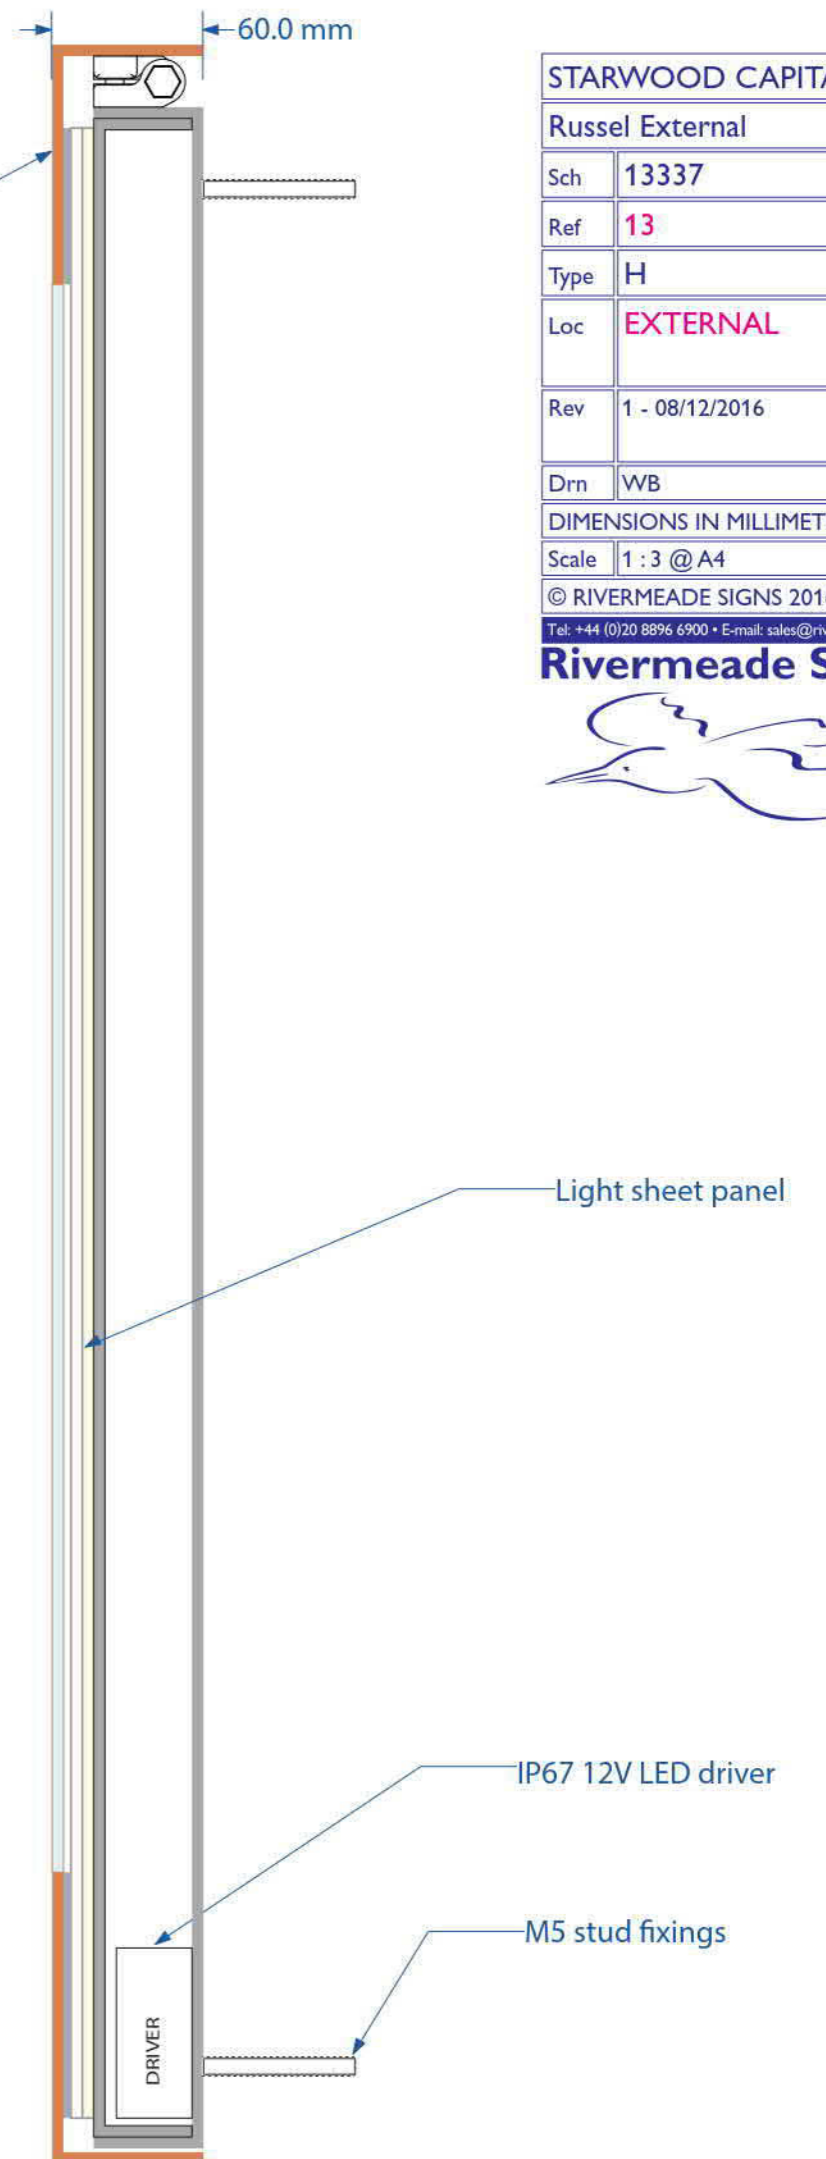

Front frame to match
hammered texture
A3 portrait insert

STARWOOD CAPITAL	
Russel External	
Sch	13337
Ref	11
Type	H
Loc	EXTERNAL
Rev	1 - 08/12/2016
Drn	WB
DIMENSIONS IN MILLIMETRES	
Scale	1 : 3 @ A4
© RIVERMEADE SIGNS 2016	
Tel: +44 (0)20 8896 6900 • E-mail: sales@rivermeade.com	

Light sheet panel

IP67 12V LED driver

M5 stud fixings

Front frame 2pack
painted to match
rose gold finish,
A4 portrait insert.

STARWOOD CAPITAL	
Russel External	
Sch	13337
Ref	13
Type	H
Loc	EXTERNAL
Rev	1 - 08/12/2016
Drn	WB
DIMENSIONS IN MILLIMETRES	
Scale	1 : 3 @ A4
© RIVERMEADE SIGNS 2016	
Tel: +44 (0)20 8896 6900 • E-mail: sales@rivermeade.com	
Rivermeade Signs	

Drn WB

DIMENSIONS IN MILLIMETRES

Scale 1 : 3 @ A4

© RIVERMEADE SIGNS 2016

Tel: +44 (0)20 8896 6900 • E-mail: sales@rivermeade.com

Rivermeade Signs

STARWOOD CAPITAL

Russel External

Sch 13337

Ref 17

Type A

Loc EXTERNAL

Rev 0 - 11/11/2016

Drn WB

DIMENSIONS IN MILLIMETRES

Scale 1 : 5 @ A4