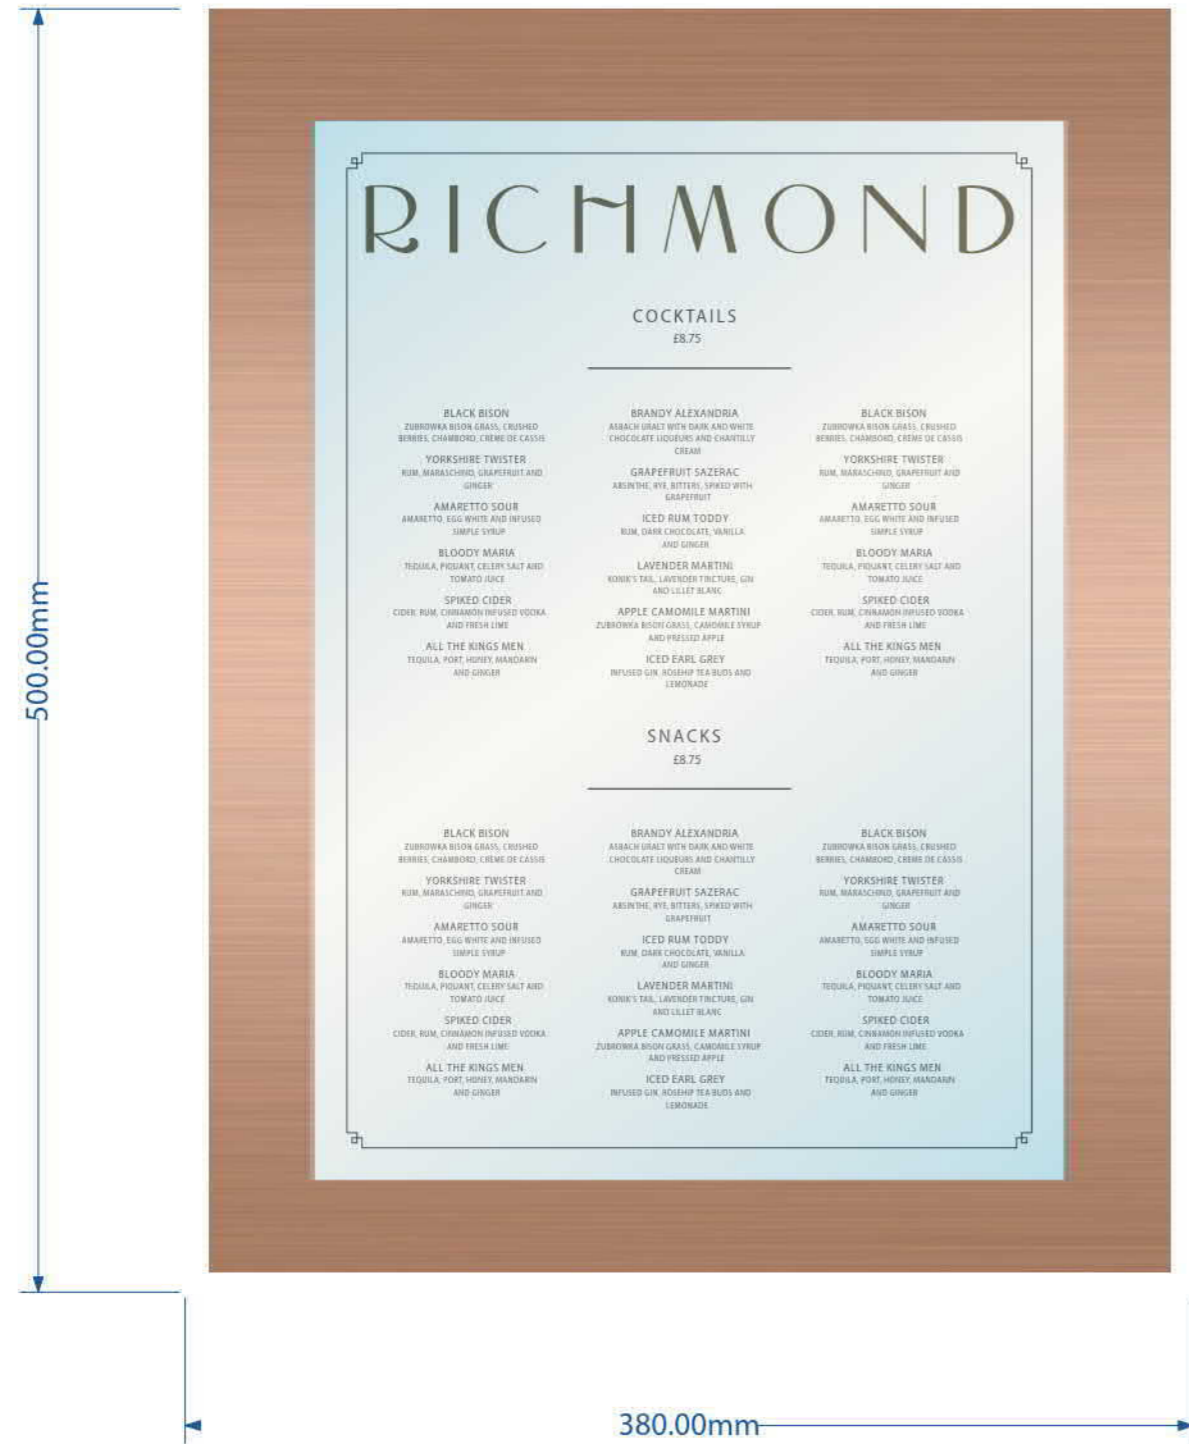

Light sheet panel

IP67 12V LED driver

M5 stud fixings

Front frame 2pack
painted to match
rose gold finish,
A4 portrait insert.

STARWOOD CAPITAL	
Russel External	
Sch	13337
Ref	13
Type	H
Loc	EXTERNAL
Rev	1 - 08/12/2016
Drn	WB
DIMENSIONS IN MILLIMETRES	
Scale	1 : 3 @ A4
© RIVERMEADE SIGNS 2016	
Tel: +44 (0)20 8896 6900 • E-mail: sales@rivermeade.com	
Rivermeade Signs	