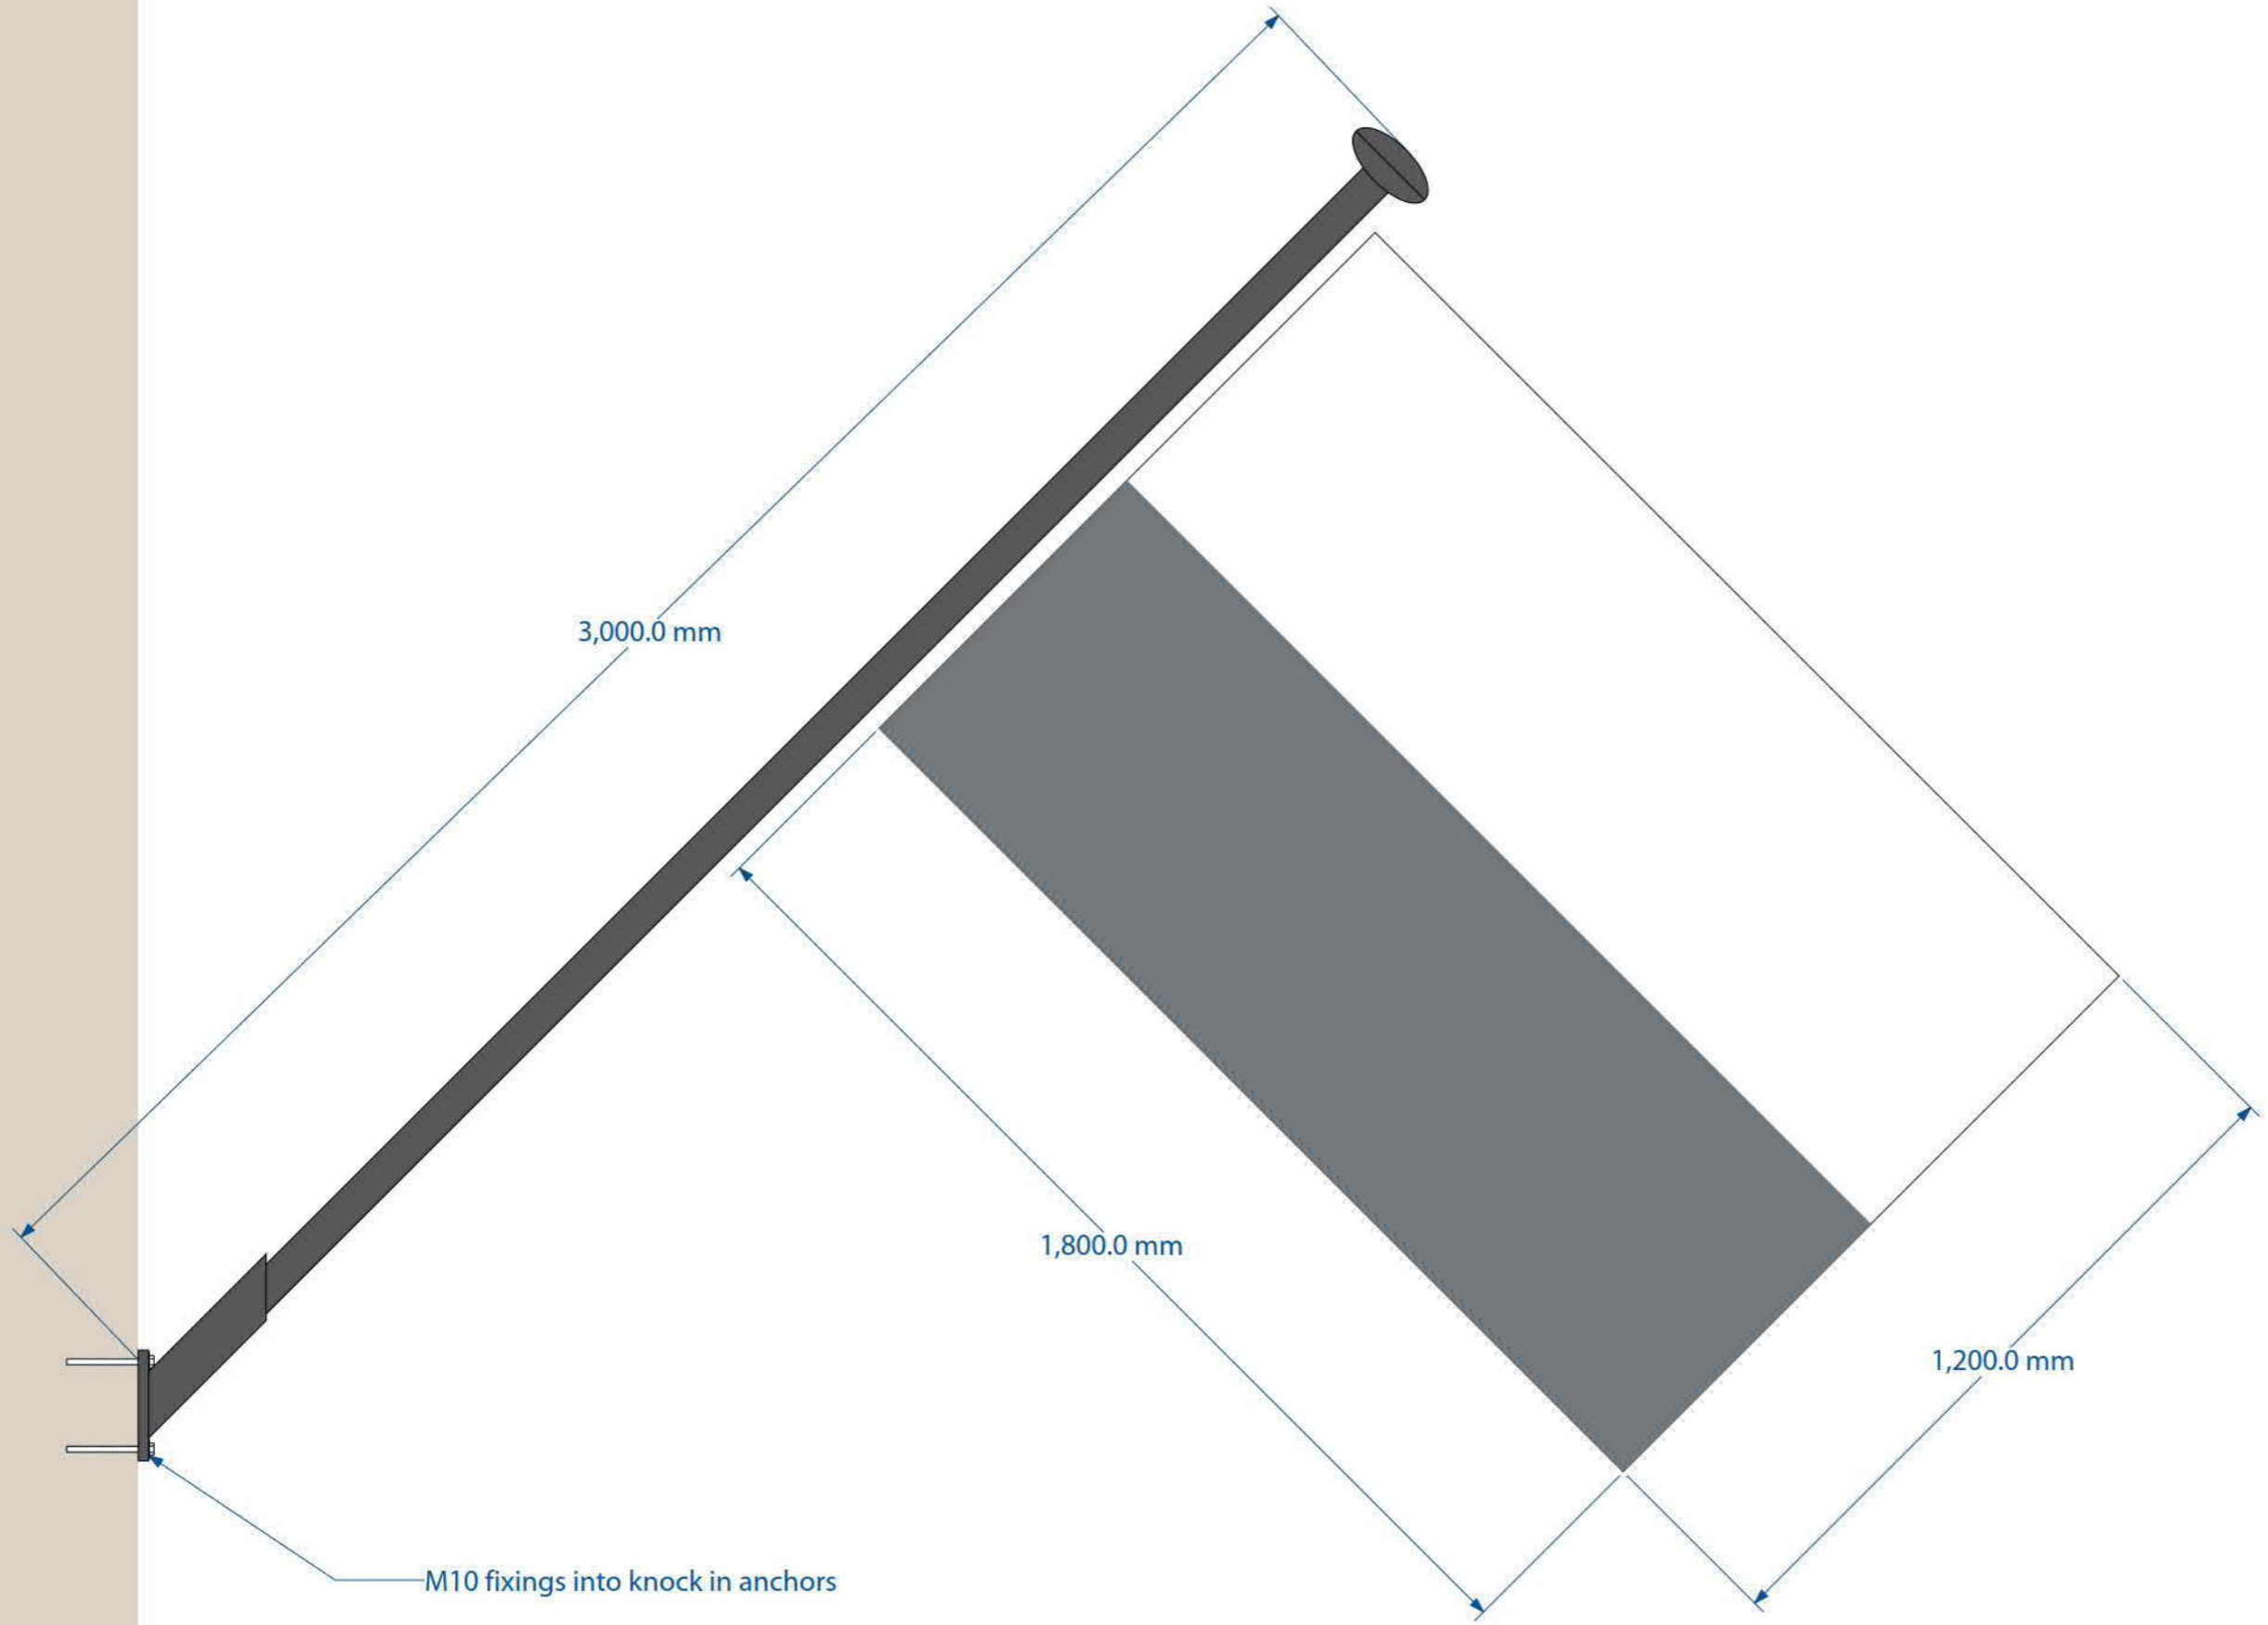

M10 fixings into knock in anchors

STARWOOD CAPITAL	
Russel External	
Sch	13337
Ref	5b
Type	D
Loc	EXTERNAL
Rev	0 - 11/11/2016
Drn	WB
DIMENSIONS IN MILLIMETRES	
Scale	1 : 3 @ A4
© RIVERMEADE SIGNS 2016	
Tel: +44 (0)20 8896 6900 • E-mail: sales@rivermeade.com	