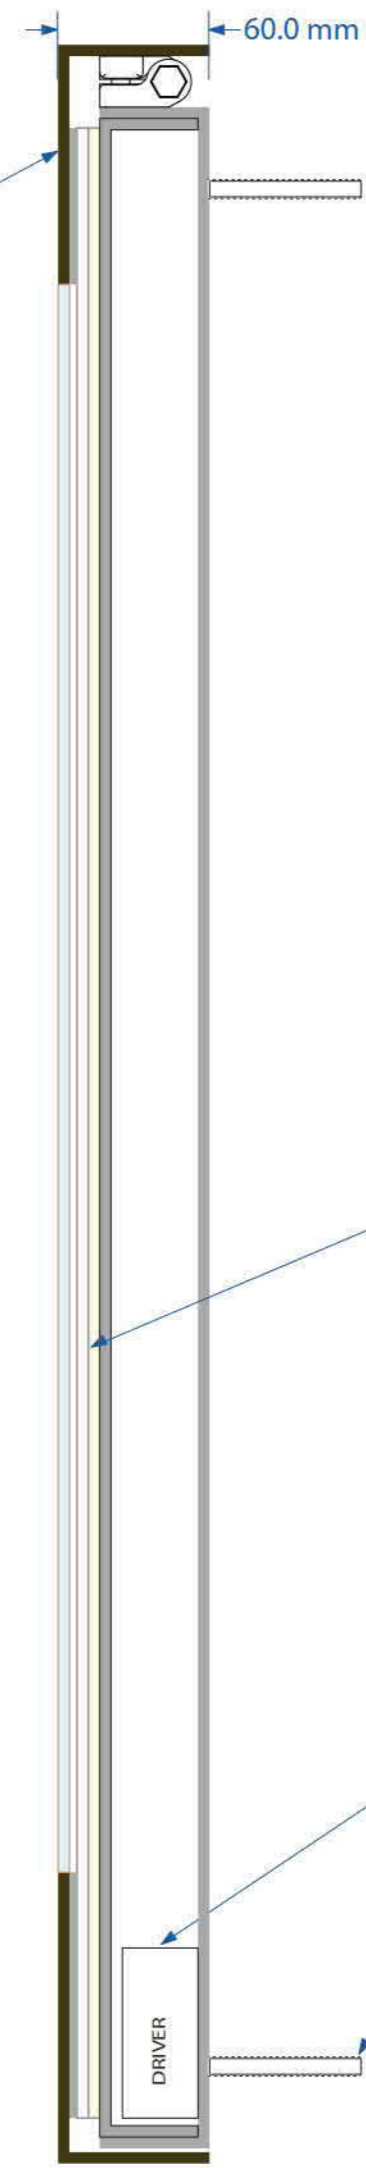

M10 fixings into knock in anchors

STARWOOD CAPITAL	
Russel External	
Sch	13337
Ref	5b
Type	D
Loc	EXTERNAL
Rev	0 - 11/11/2016
Drn	WB
DIMENSIONS IN MILLIMETRES	
Scale	1 : 3 @ A4
© RIVERMEADE SIGNS 2016	
Tel: +44 (0)20 8896 6900 • E-mail: sales@rivermeade.com	

Stove enamelled 3mm thick aluminium panel with screen printed graphic 200mm high x 150mm wide

STARWOOD CAPITAL	
Russel External	
Sch	13337
Ref	6
Type	E
Loc	EXTERNAL
Rev	1 - 08/12/2016
Drn	WB
DIMENSIONS IN MILLIMETRES	
Scale	1 : 1 @ A4
© RIVERMEADE SIGNS 2016	
Tel: +44 (0)20 8896 6900 • E-mail: sales@rivermeade.com	

Front frame 2pack painted to match rose gold finish, graphic to be screen printed A4 portrait menu

STARWOOD CAPITAL	
Russel External	
Sch	13337
Ref	09
Type	H
Loc	EXTERNAL
Rev	1 - 08/12/2016
Drn	WB
DIMENSIONS IN MILLIMETRES	
Scale	1 : 3 @ A4
© RIVERMEADE SIGNS 2016	
Tel: +44 (0)20 8896 6900 • E-mail: sales@rivermeade.com	
Rivermeade Signs	

Front frame to match
hammered texture
A3 portrait insert

STARWOOD CAPITAL	
Russel External	
Sch	13337
Ref	11
Type	H
Loc	EXTERNAL
Rev	1 - 08/12/2016
Drn	WB
DIMENSIONS IN MILLIMETRES	
Scale	1 : 3 @ A4
© RIVERMEADE SIGNS 2016	
Tel: +44 (0)20 8896 6900 • E-mail: sales@rivermeade.com	