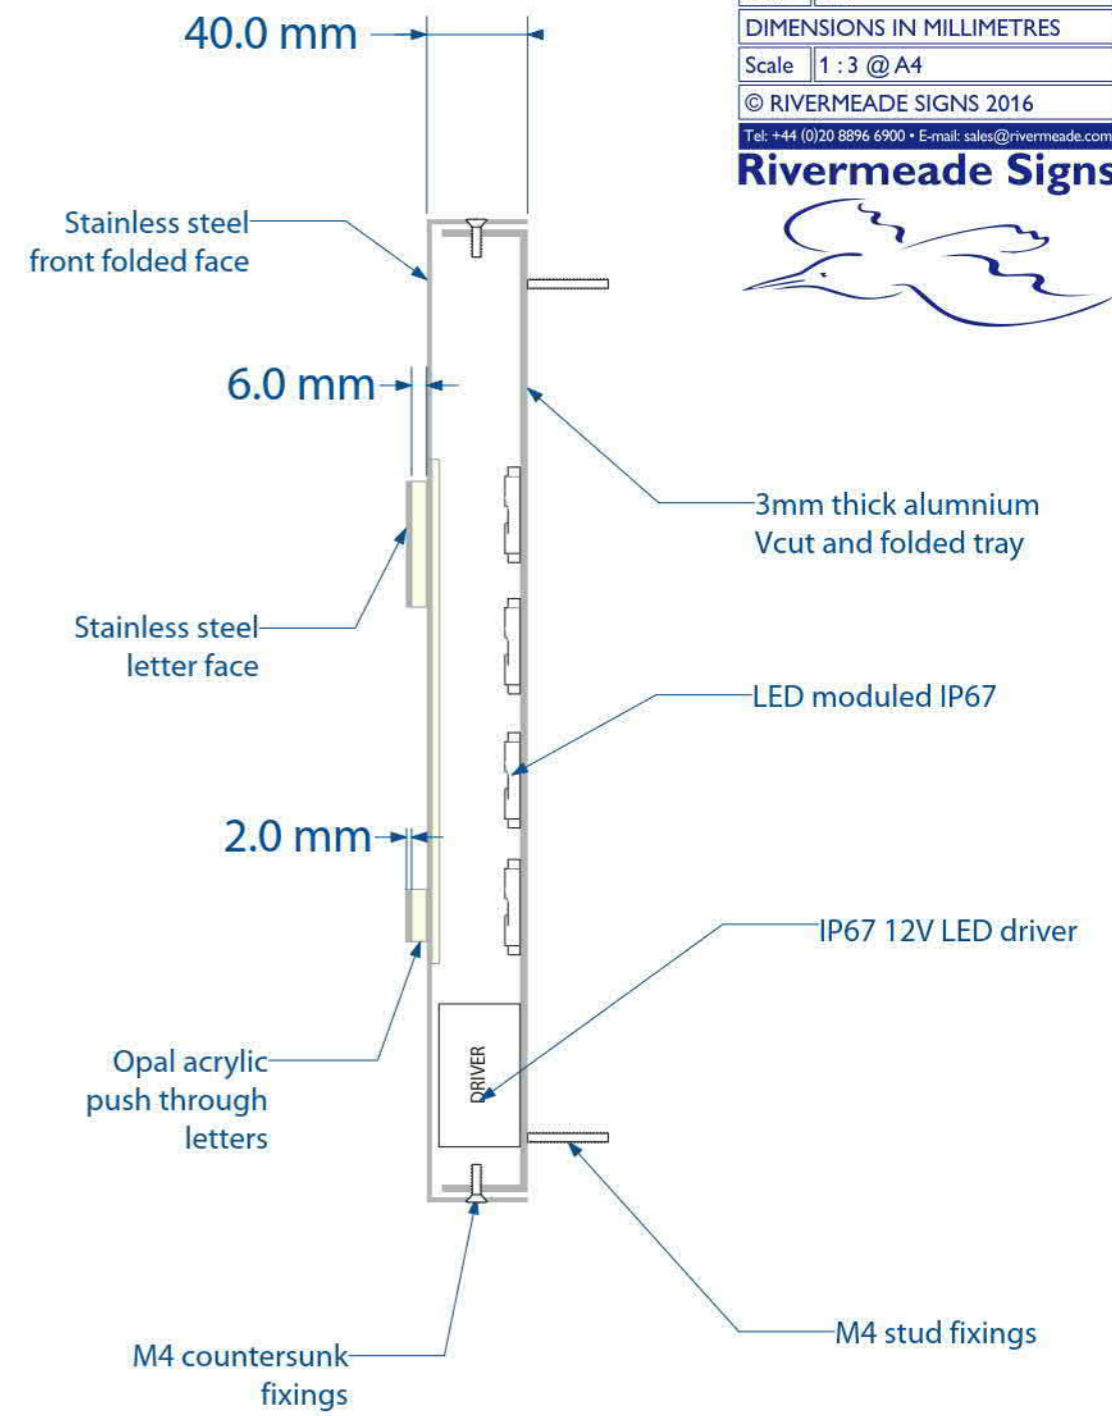

STARWOOD CAPITAL	
Russel External	
Sch	13337
Ref	2
Type	Y
Loc	EXTERNAL
Rev	0 - 11/11/2016
Drn	WB
DIMENSIONS IN MILLIMETRES	
Scale	1 : 3 @ A4
© RIVERMEADE SIGNS 2016	
Tel: +44 (0)20 8896 6900 • E-mail: sales@rivermeade.com	

Rivermeade Signs