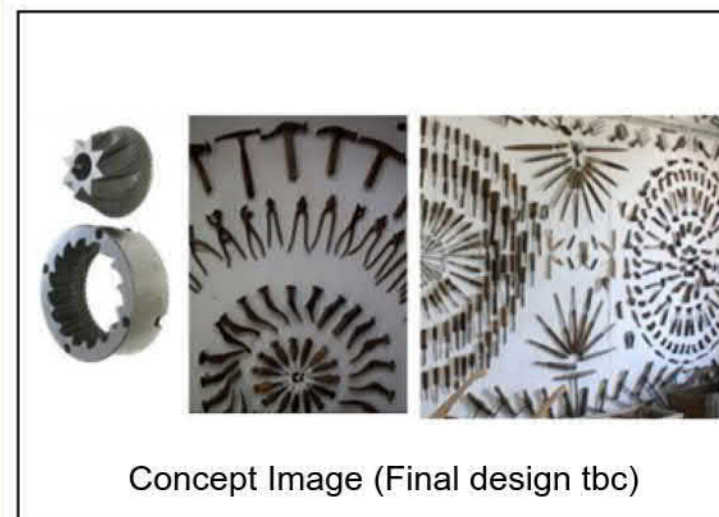

STARWOOD CAPITAL

Russel External

Sch 13337

Ref 17

Type A

Loc EXTERNAL

Rev 0 - 11/11/2016

Drn WB

DIMENSIONS IN MILLIMETRES

Scale 1 : 5 @ A4

© RIVERMEADE SIGNS 2016

Tel: +44 (0)20 8896 6900 • E-mail: sales@rivermeade.com

Rivermeade Signs

Aluminium profile cut faces with fabricated shaped return, applied on both faces with deep etched zinc panels. Aluminium box section frame mechanically fixed over mild steel wall bracket.

WEIGHT 50 Kg ~