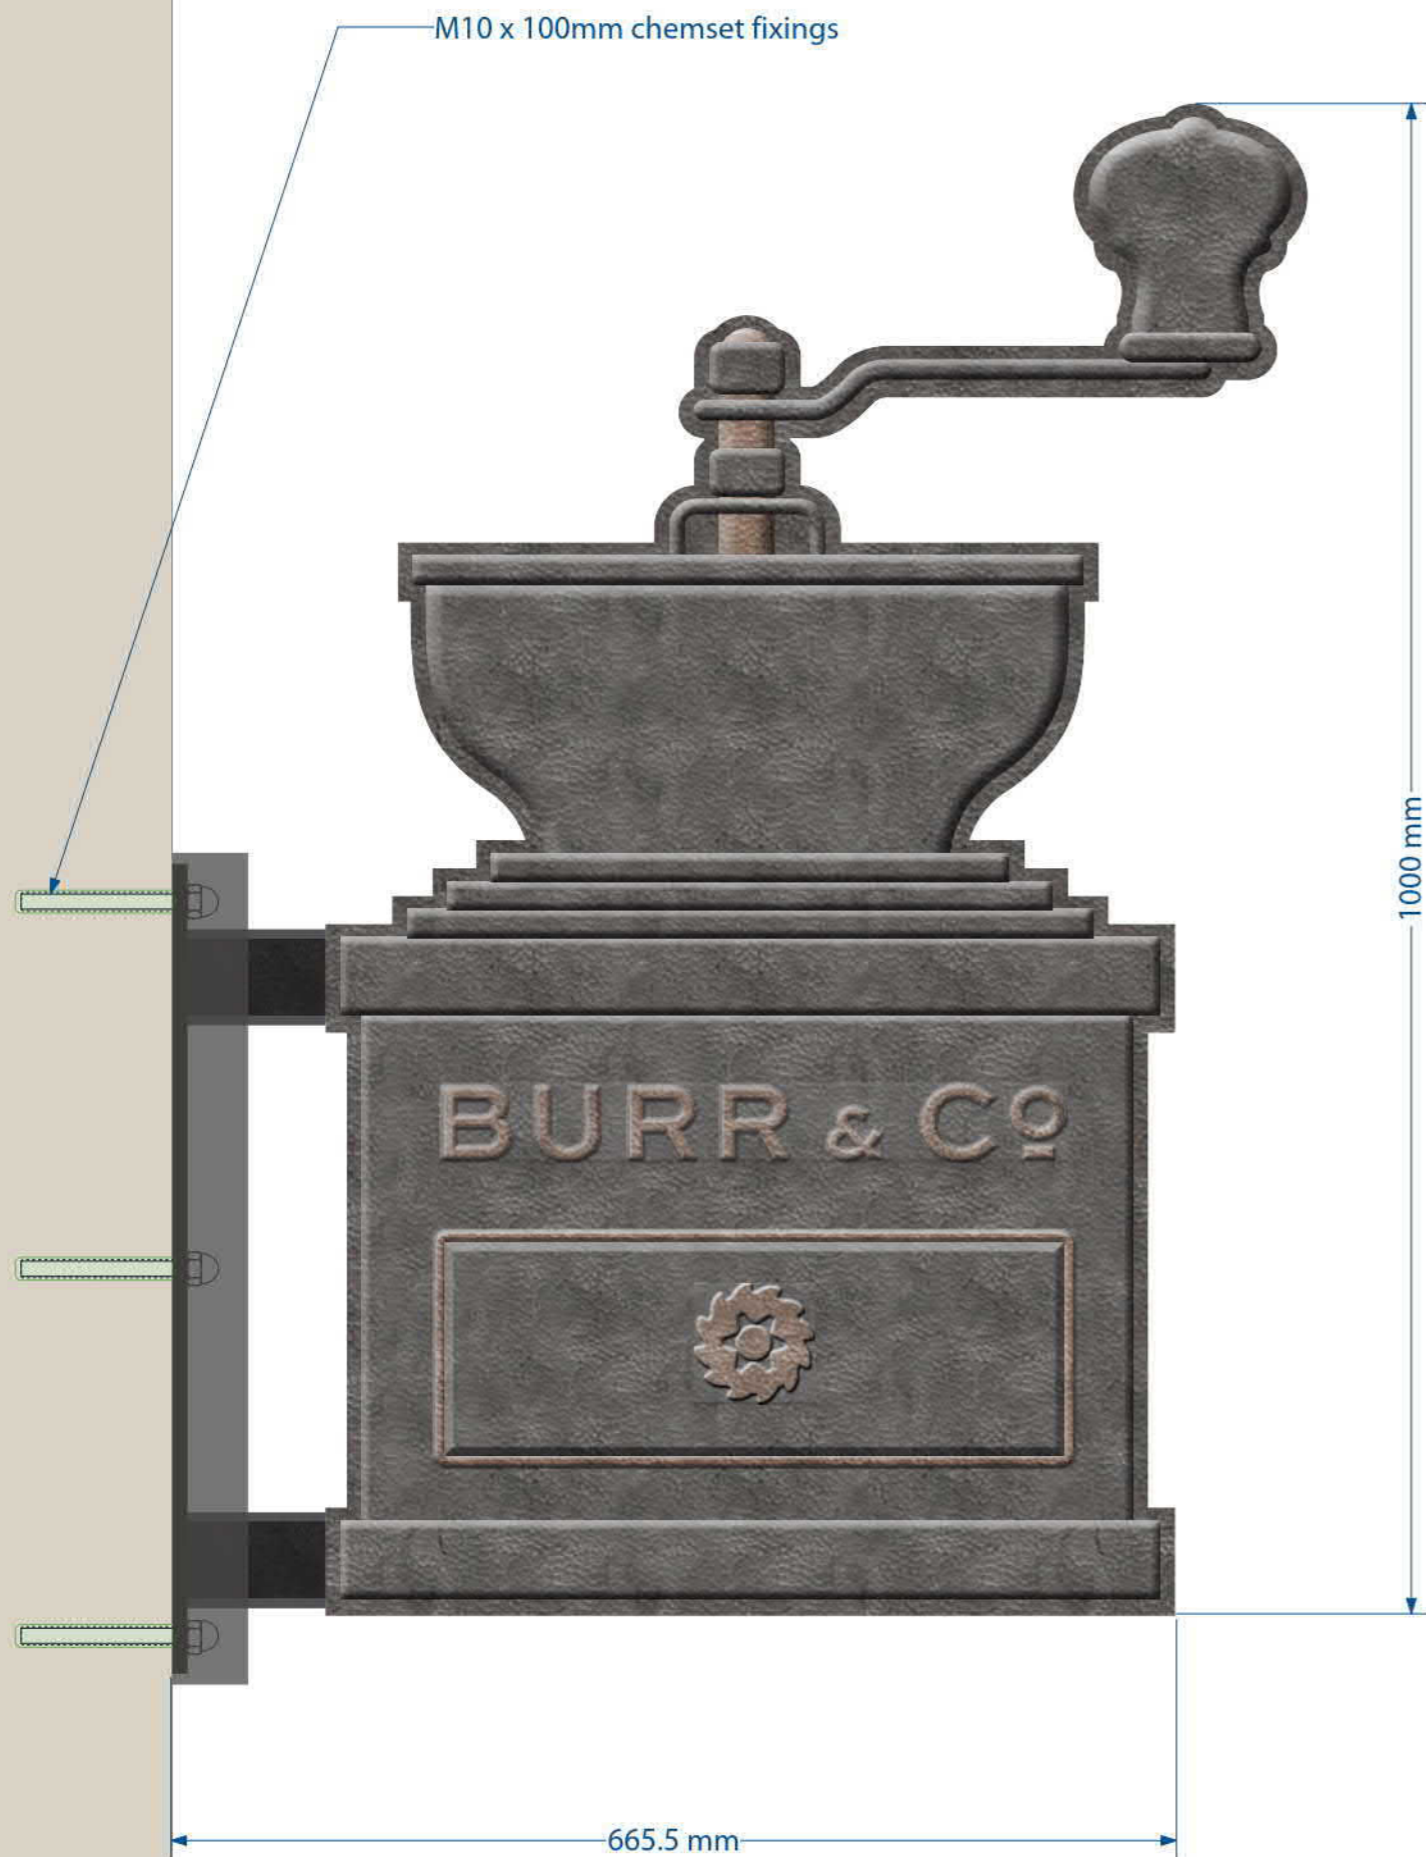

Drn WB

DIMENSIONS IN MILLIMETRES

Scale 1 : 3 @ A4

© RIVERMEADE SIGNS 2016

Tel: +44 (0)20 8896 6900 • E-mail: sales@rivermeade.com

Rivermeade Signs

STARWOOD CAPITAL

Russel External

Sch 13337

Ref 17

Type A

Loc EXTERNAL

Rev 0 - 11/11/2016

Drn WB

DIMENSIONS IN MILLIMETRES

Scale 1 : 5 @ A4

WEIGHT 50 Kg ~

Face etched stainless steel plate, text to be black, fitted with M5 studs

STARWOOD CAPITAL	
Russel External	
Sch	13337
Ref	19
Type	K
Loc	EXTERNAL
Rev	2 - 03/12/2016 0 - 28/11/2016
Drn	WB
DIMENSIONS IN MILLIMETRES	
Scale	1 : 2 @ A4
© RIVERMEADE SIGNS 2016	