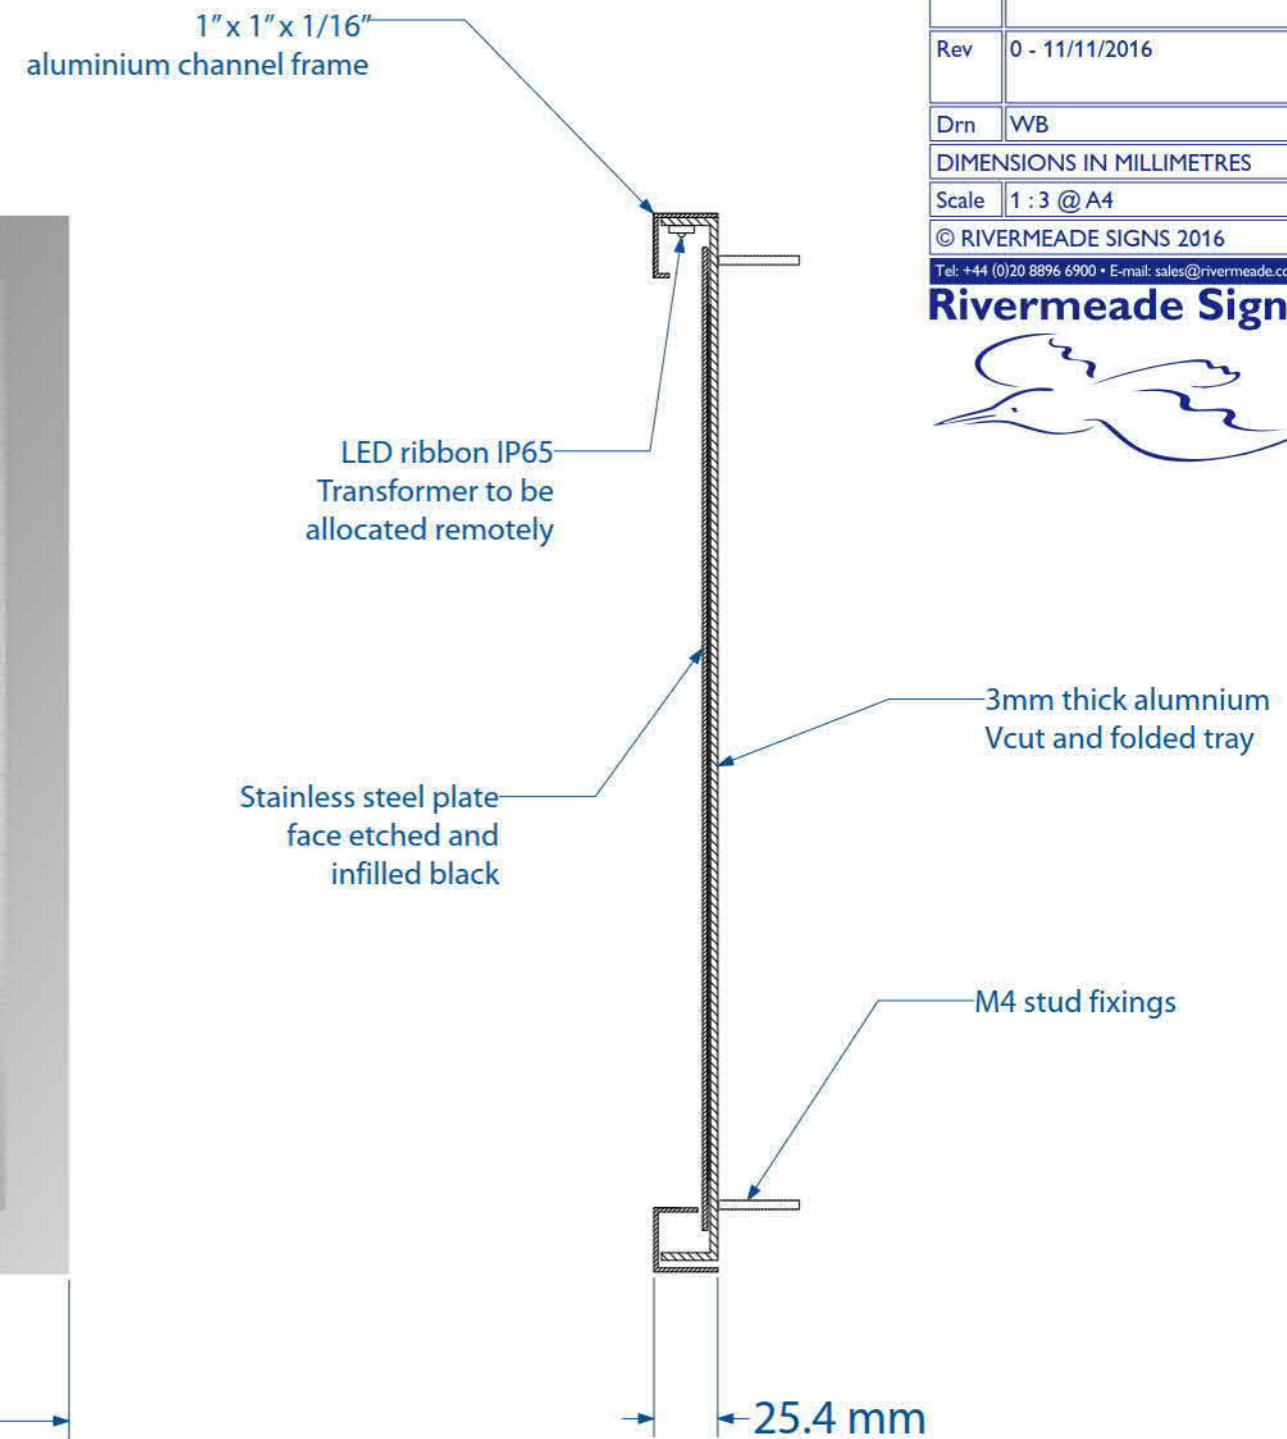

STARWOOD CAPITAL	
Russel External	
Sch	13337
Ref	1a
Type	L
Loc	EXTERNAL
Rev	0 - 11/11/2016
Drn	WB
DIMENSIONS IN MILLIMETRES	
Scale	1 : 3 @ A4
© RIVERMEADE SIGNS 2016	
Tel: +44 (0)20 8896 6900 • E-mail: sales@rivermeade.com	

Rivermeade Signs