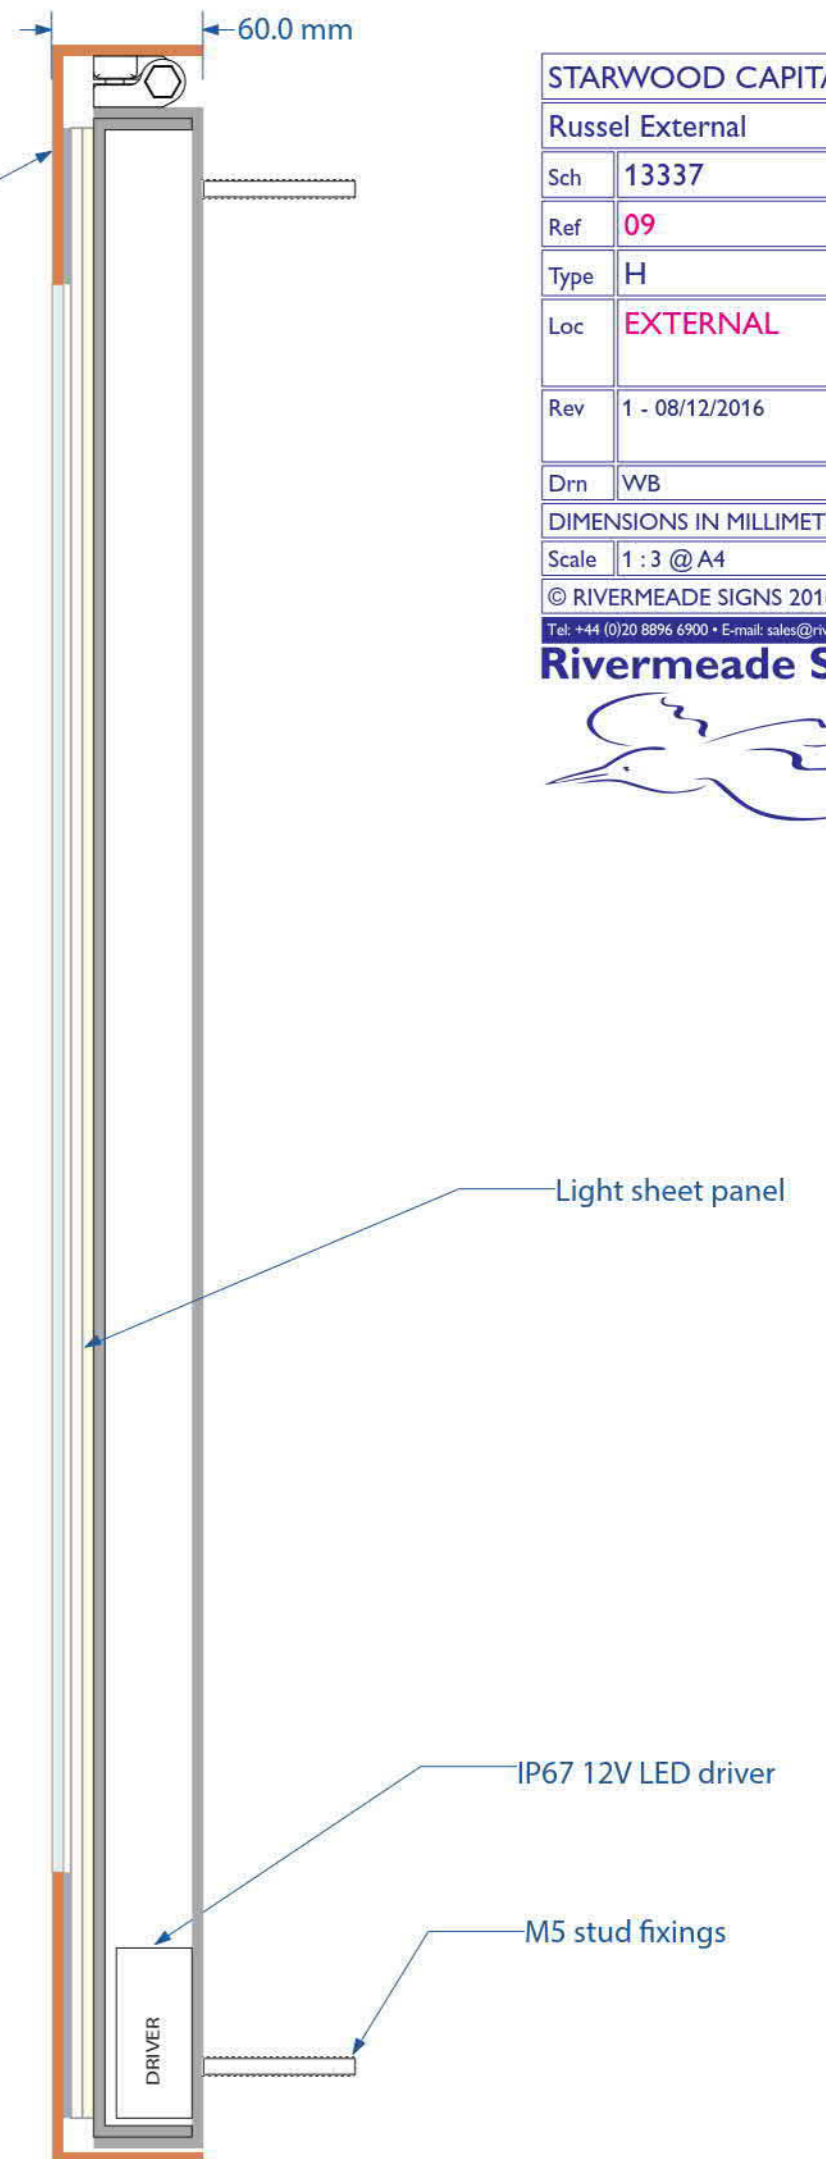

M10 fixings into knock in anchors

STARWOOD CAPITAL	
Russel External	
Sch	13337
Ref	5b
Type	D
Loc	EXTERNAL
Rev	0 - 11/11/2016
Drn	WB
DIMENSIONS IN MILLIMETRES	
Scale	1 : 3 @ A4
© RIVERMEADE SIGNS 2016	
Tel: +44 (0)20 8896 6900 • E-mail: sales@rivermeade.com	

Stove enamelled 3mm thick aluminium panel with screen printed graphic 200mm high x 150mm wide

STARWOOD CAPITAL	
Russel External	
Sch	13337
Ref	6
Type	E
Loc	EXTERNAL
Rev	1 - 08/12/2016
Drn	WB
DIMENSIONS IN MILLIMETRES	
Scale	1 : 1 @ A4
© RIVERMEADE SIGNS 2016	
Tel: +44 (0)20 8896 6900 • E-mail: sales@rivermeade.com	

Front frame 2pack painted to match rose gold finish, graphic to be screen printed A4 portrait menu

STARWOOD CAPITAL	
Russel External	
Sch	13337
Ref	09
Type	H
Loc	EXTERNAL
Rev	1 - 08/12/2016
Drn	WB
DIMENSIONS IN MILLIMETRES	
Scale	1 : 3 @ A4
© RIVERMEADE SIGNS 2016	
Tel: +44 (0)20 8896 6900 • E-mail: sales@rivermeade.com	
Rivermeade Signs	

Sch 13337

Ref 17

Type A

Loc EXTERNAL

Rev 0 - 11/11/2016

Drn WB

DIMENSIONS IN MILLIMETRES

Scale 1 : 5 @ A4