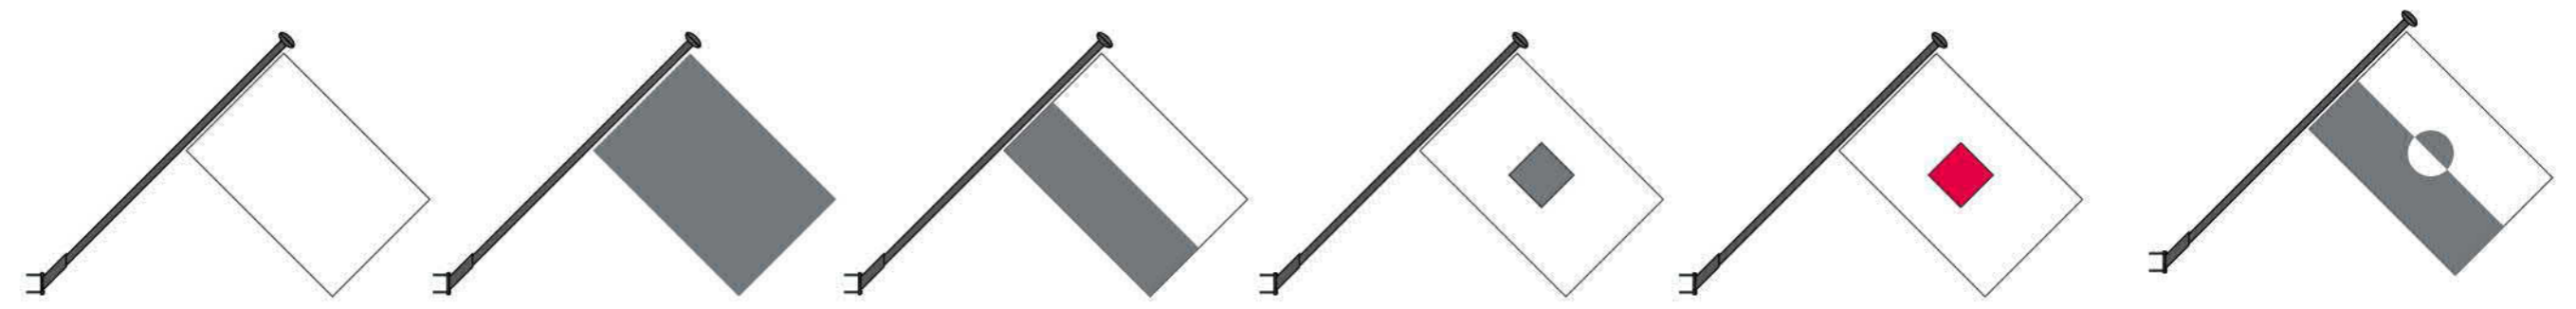

M10 fixings into knock in anchors

STARWOOD CAPITAL	
Russel External	
Sch	13337
Ref	5b
Type	D
Loc	EXTERNAL
Rev	0 - 11/11/2016
Drn	WB
DIMENSIONS IN MILLIMETRES	
Scale	1 : 3 @ A4
© RIVERMEADE SIGNS 2016	
Tel: +44 (0)20 8896 6900 • E-mail: sales@rivermeade.com	