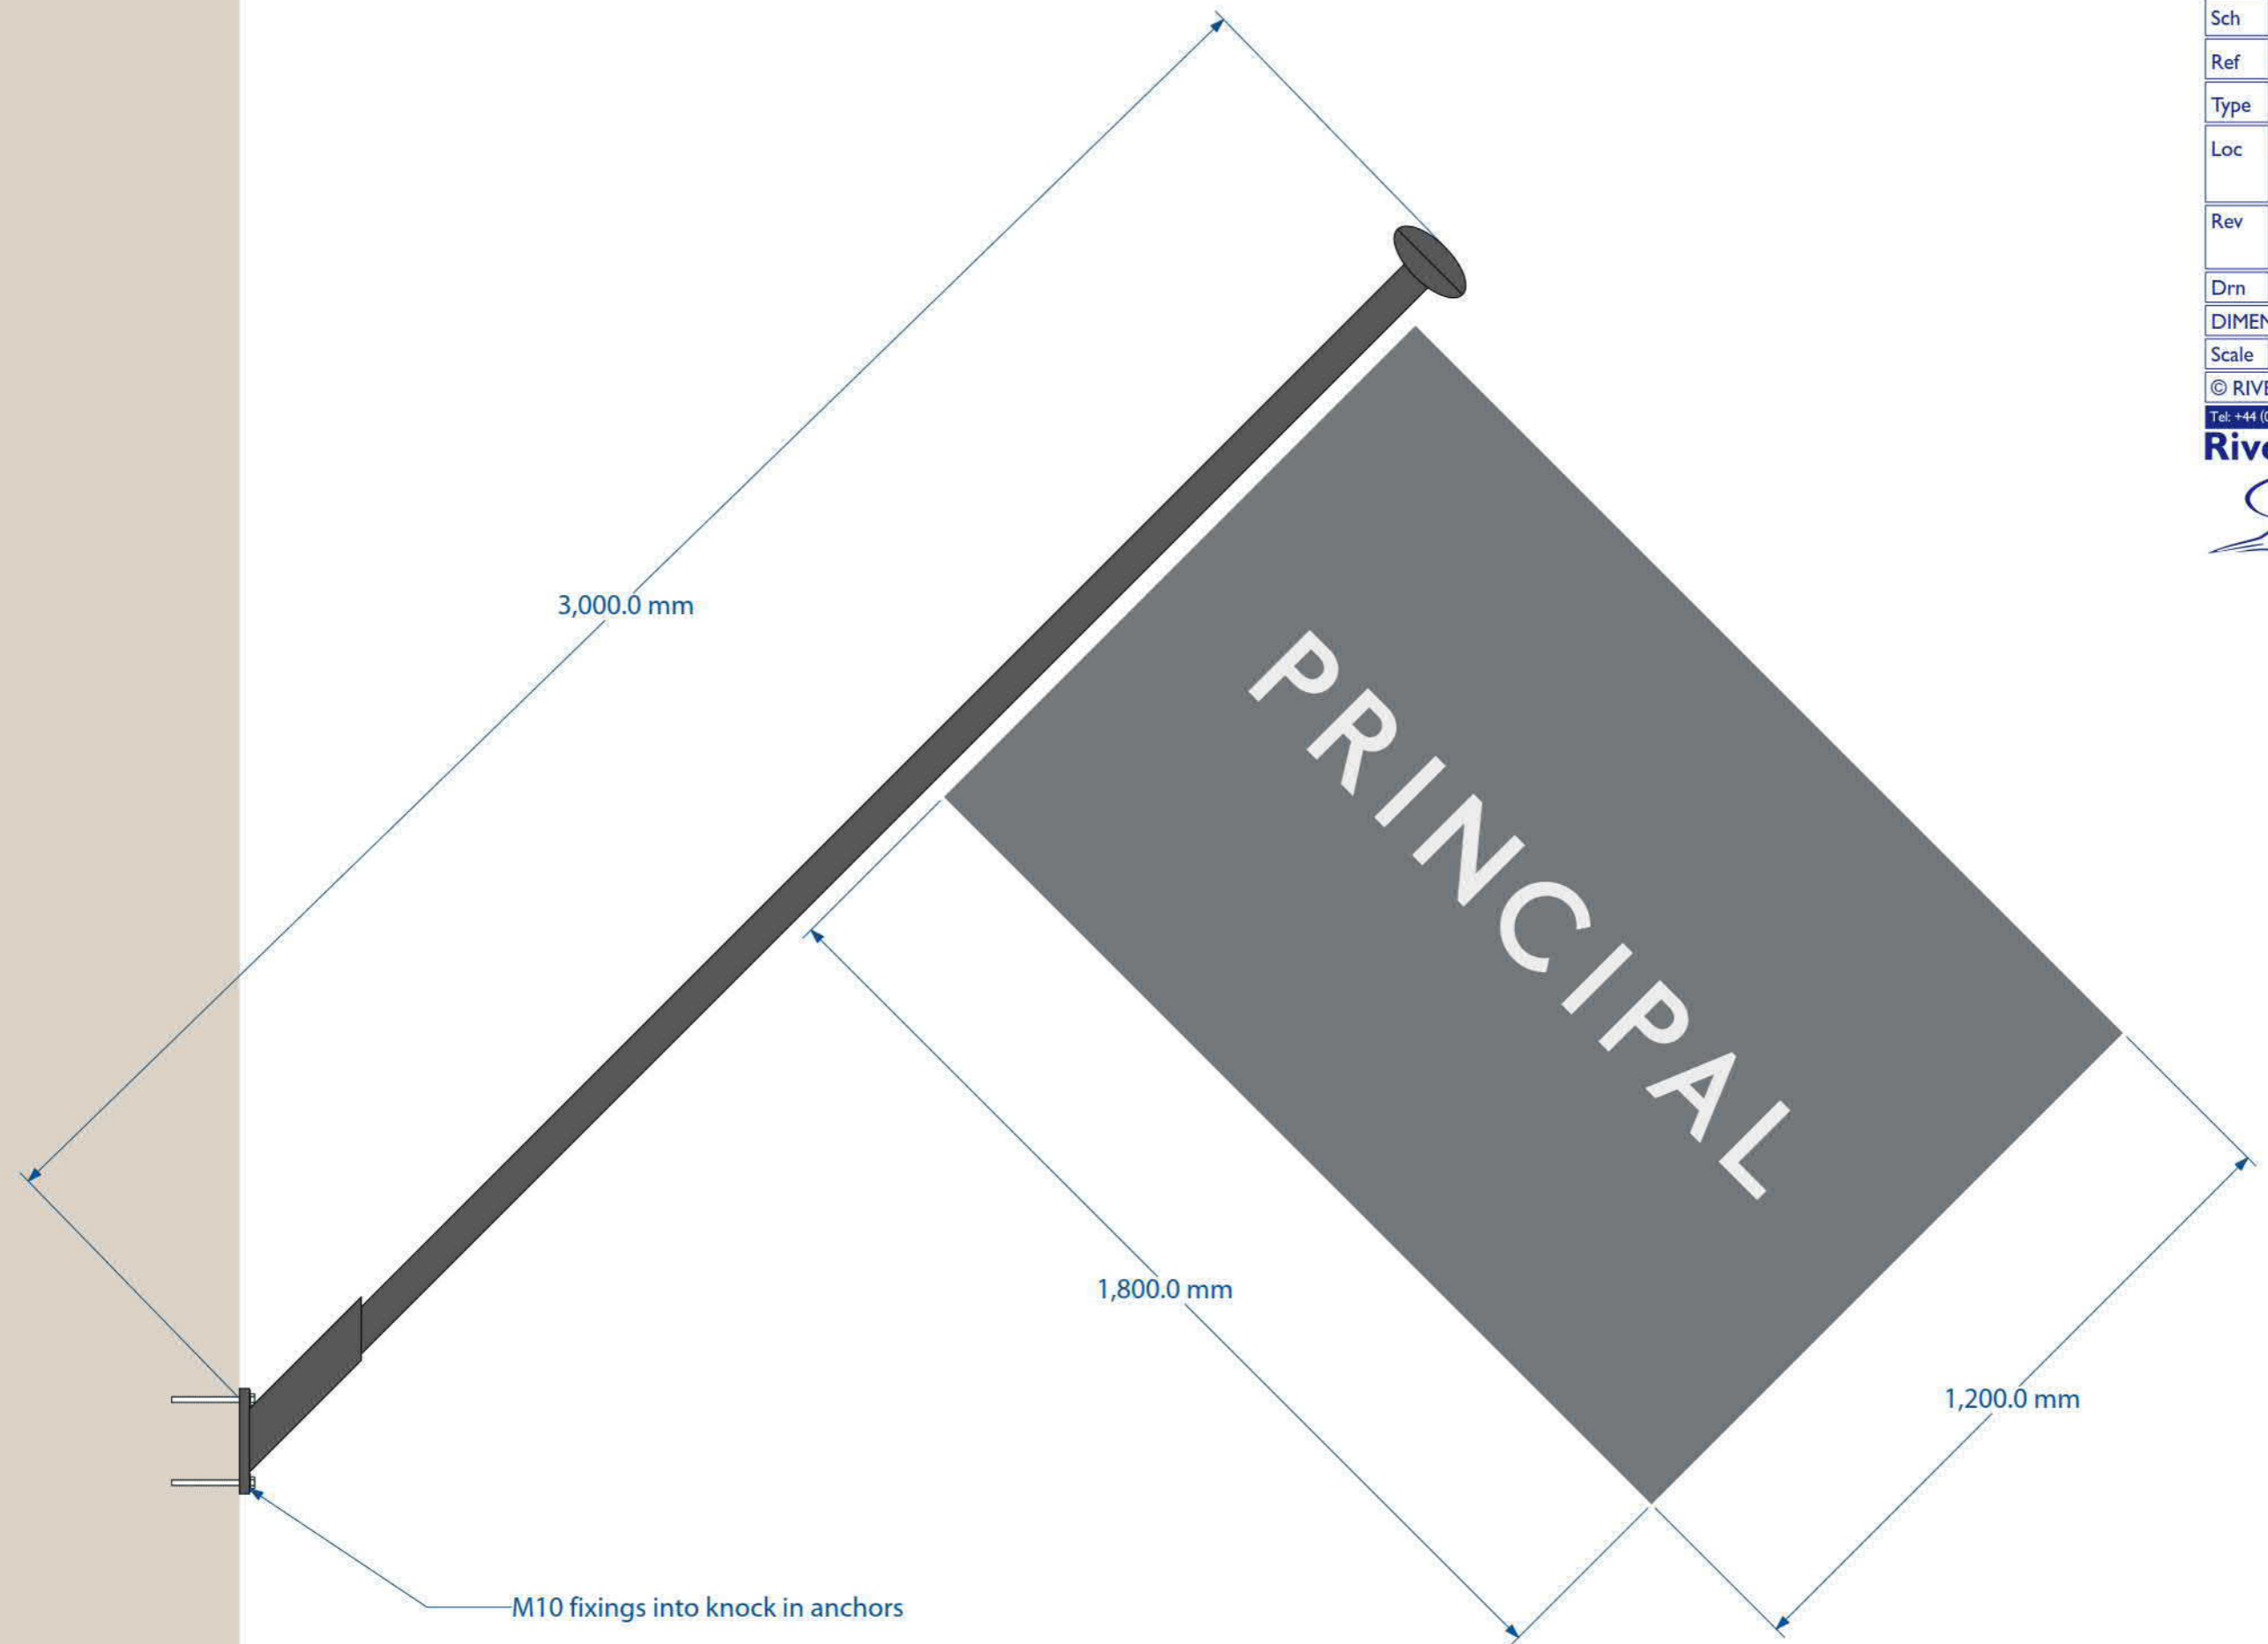

STARWOOD CAPITAL	
Russel External	
Sch	13337
Ref	5a
Type	D
Loc	EXTERNAL
Rev	0 - 11/11/2016
Drn	WB
DIMENSIONS IN MILLIMETRES	
Scale	1 : 12 @ A4
© RIVERMEADE SIGNS 2016	
Tel: +44 (0)20 8896 6900 • E-mail: sales@rivermeade.com	

M10 fixings into knock in anchors