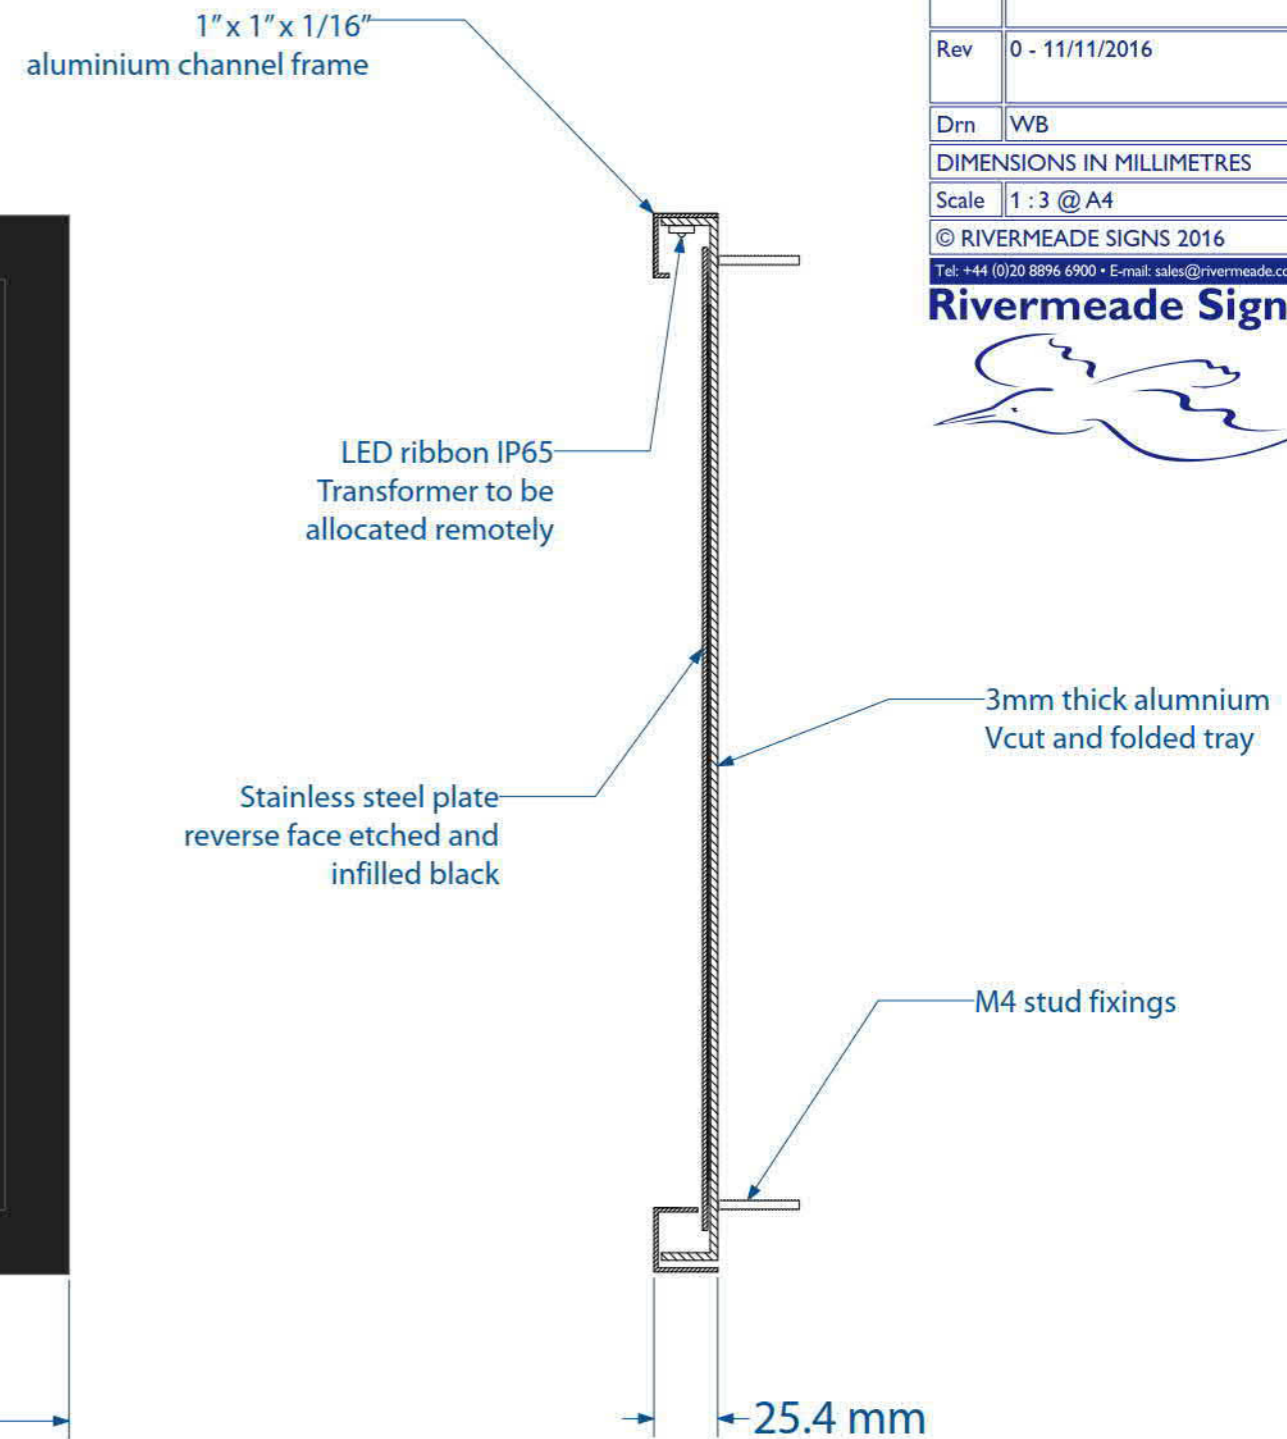

STARWOOD CAPITAL	
Russel External	
Sch	13337
Ref	1a
Type	L
Loc	EXTERNAL
Rev	0 - 11/11/2016
Drn	WB
DIMENSIONS IN MILLIMETRES	
Scale	1 : 3 @ A4
© RIVERMEADE SIGNS 2016	
Tel: +44 (0)20 8896 6900 • E-mail: sales@rivermeade.com	

Rivermeade Signs