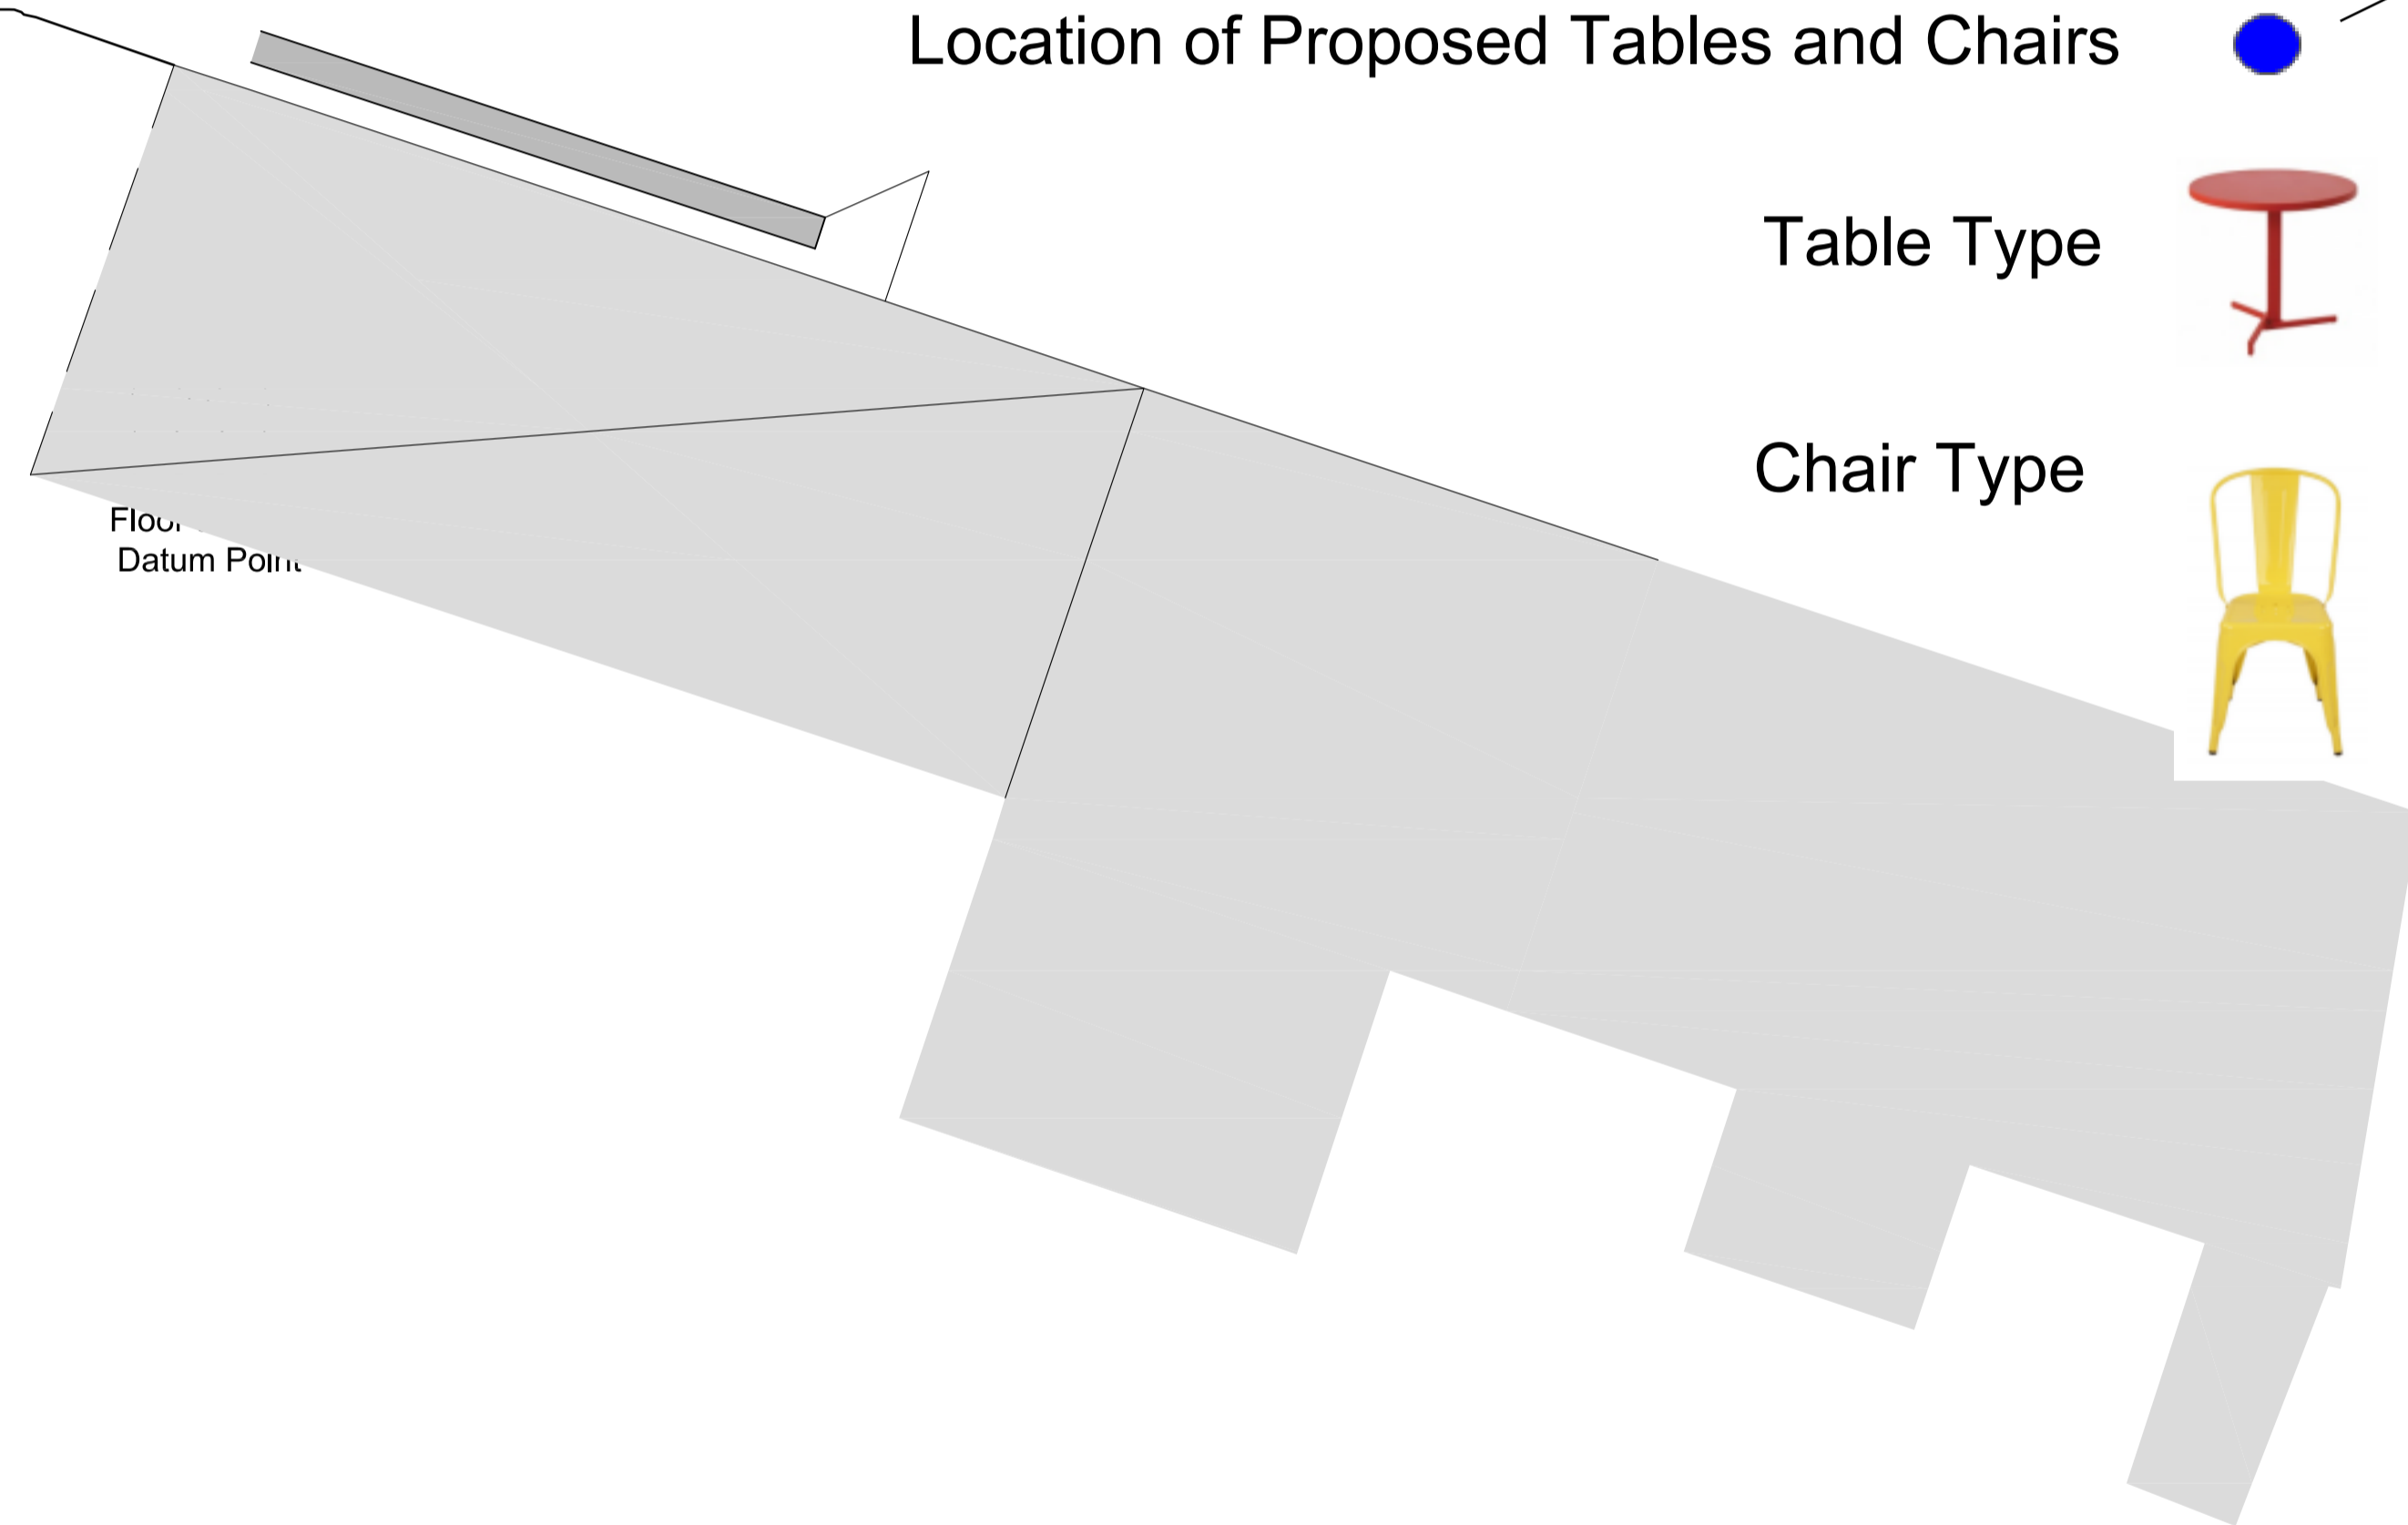

Location of Proposed Tables and Chairs

Table Type

x4

Chair Type

x16

Floor Datum Point

JWA Architects Limited  
Robert Tresham House,  
Clipston, Market Harborough,  
Leicestershire LE16 9RZ

T +44 (0) 1858 525343  
F +44 (0) 1858 525527  
E office@jwa-architects.co.uk  
W www.jwa-architects.co.uk

Client: TRAVELODGE

Project: TRAVELODGE  
DRURY LANE  
COVENT GARDEN

Drawing: EXISTING LEVEL 3

Purpose: Date: 11.12.12  
Scale: 1:100 @ A1 Drawn: MRK  
Dwg. No: H8001/03 Revision: