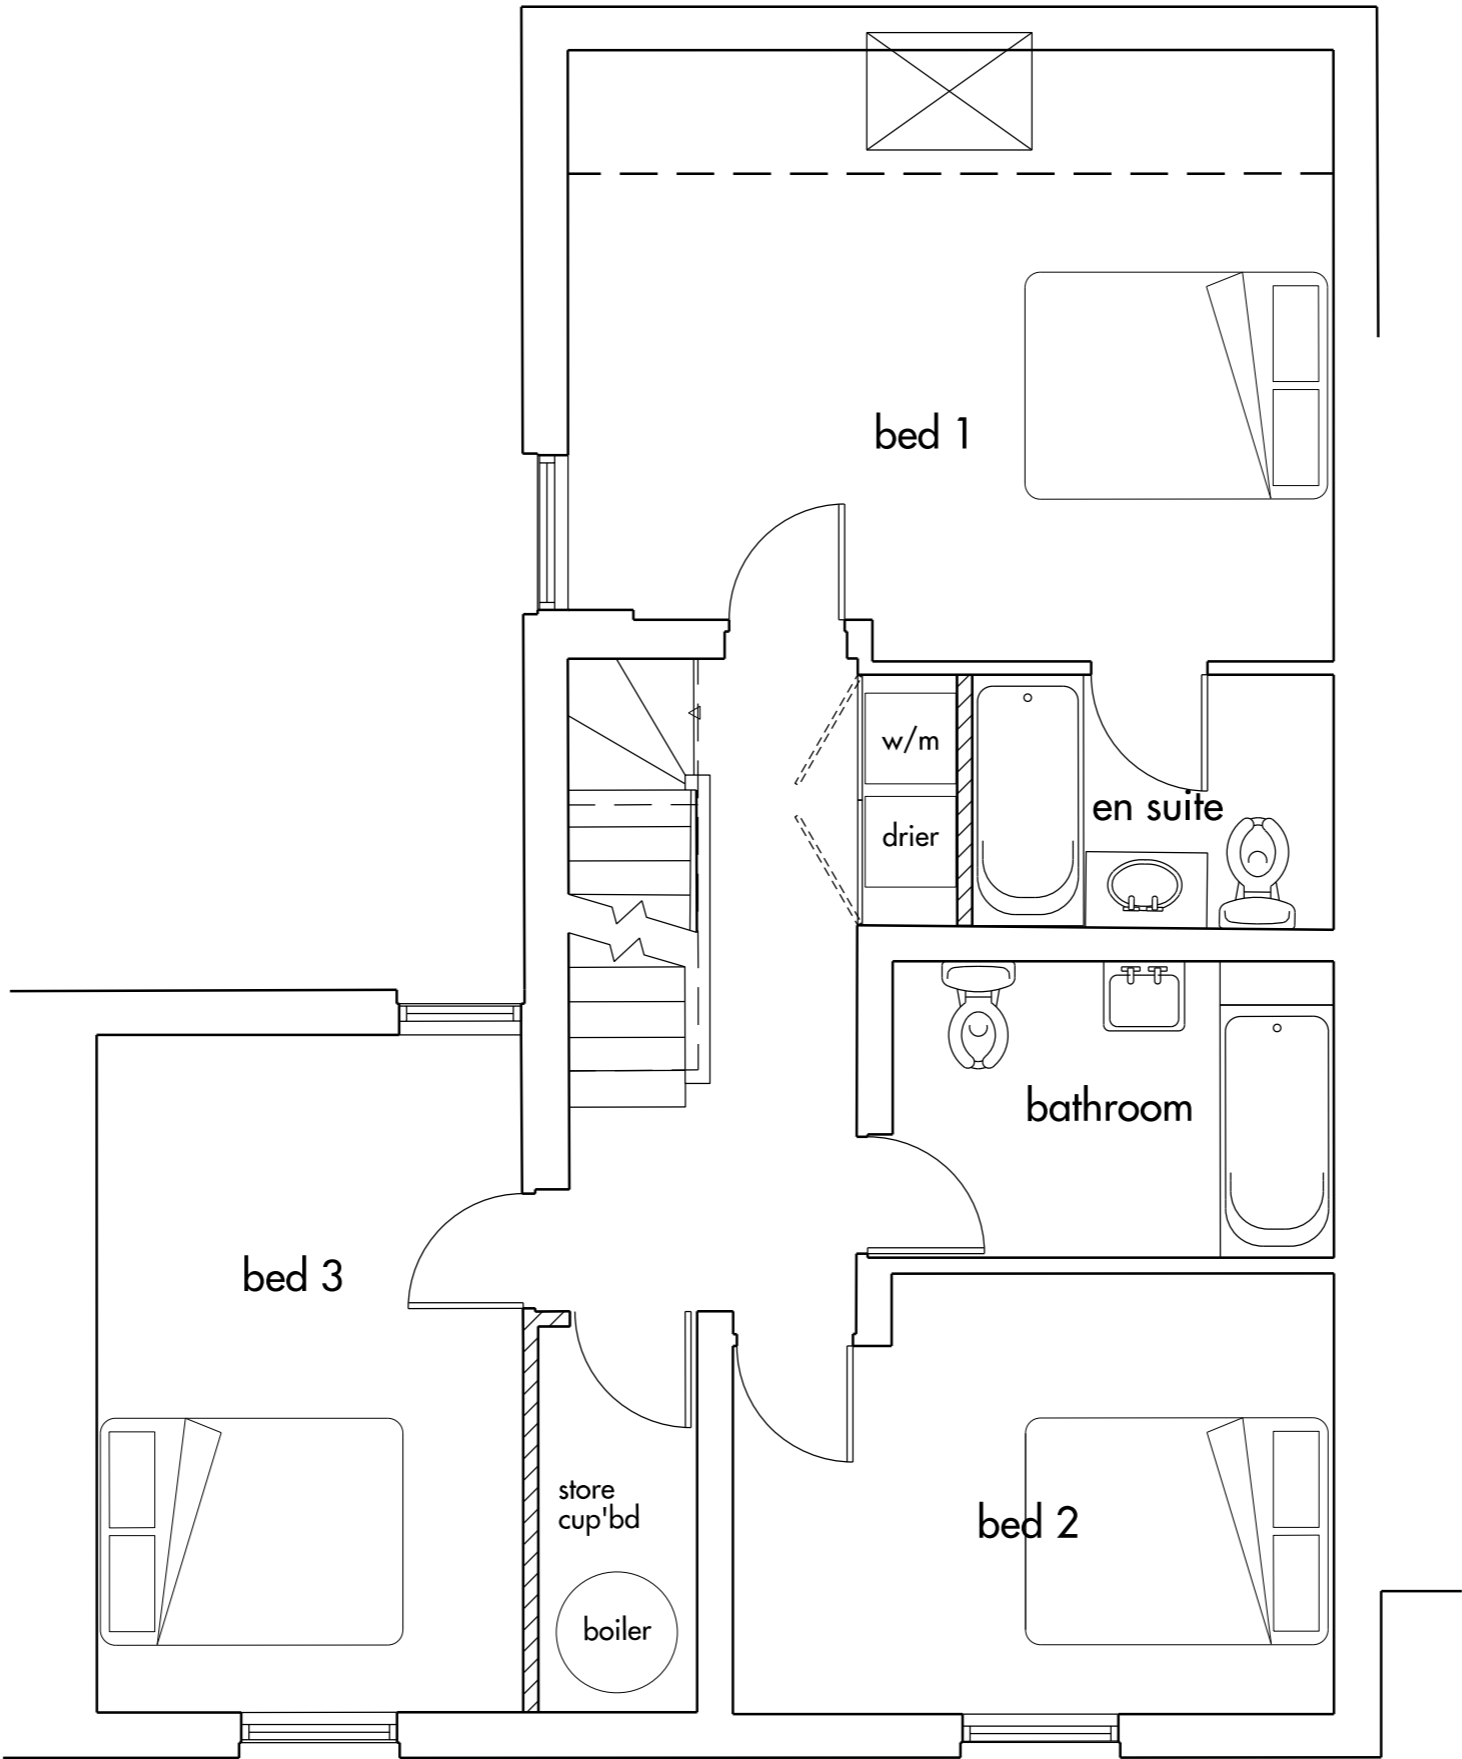

NOTE: all new walls hatched

vicky thornton design  
 Mob 07785536198  
 email vicky@vickythorntondesign.co.uk

project 103 Camden Mews

title PROPOSED FIRST FLOOR PLAN  
 General arrangement  
 CM\_07\_102

SCALE: 1:50 @A3

REV	DATE	DESCRIPTION	REV	DATE	CKD
P1	22.12.16	PLANNING			VT

issue P1