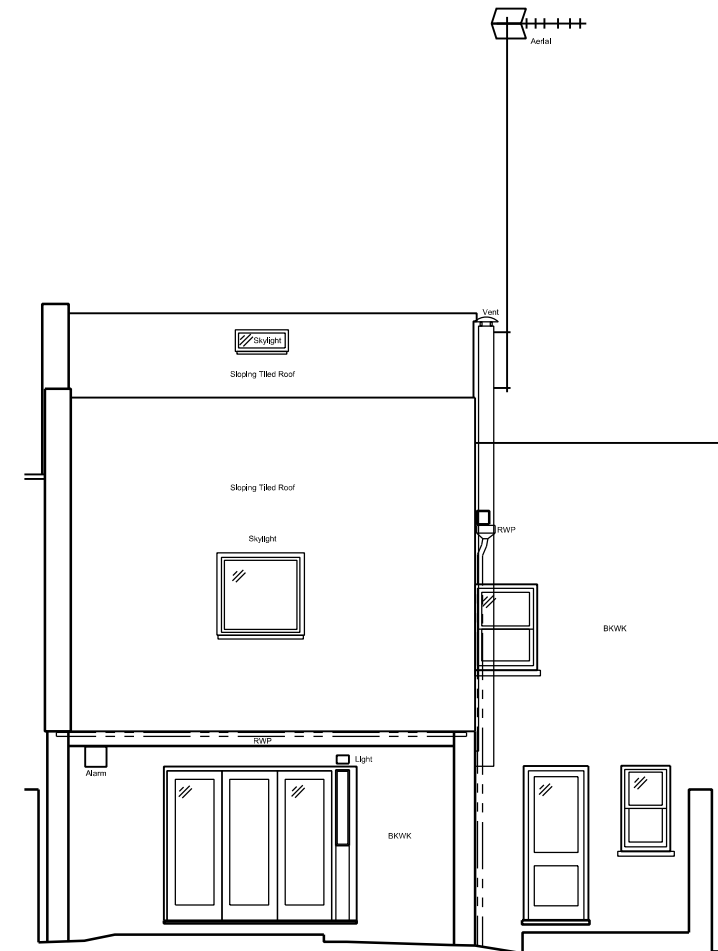

Datum 44.00m

South elevation

Datum 44.00m

North elevation

vicky thornton design

Mob 07785536198
email vicky@vickythorntondesign.co.uk

project 103 Camden Mews

title EXISTING ELEVATIONS
General arrangement
CM_07_001

SCALE: 1:100 @A3

REV	DATE	DESCRIPTION	REV	DATE	CKD
P1	22.12.16	PLANNING			VT

issue P1