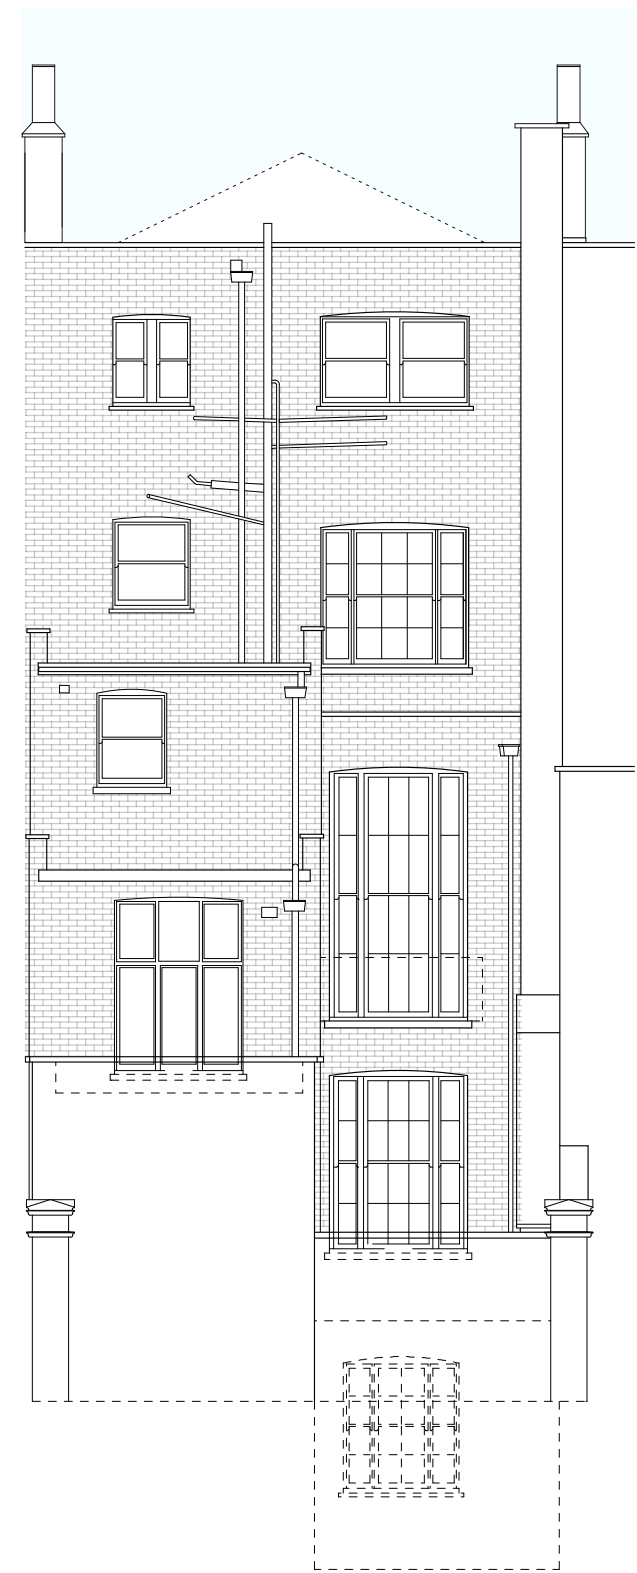

FRONT ELEVATION

REAR ELEVATION

GENERAL NOTES:
DO NOT SCALE FROM THIS DRAWING.
ALL DIMENSIONS MUST BE CHECKED ON SITE AND ANY DISCREPANCIES VERIFIED WITH THE ARCHITECT.

P1
20.12.16 - Planning Issue

CLIENT
THE BEDFORD ESTATES

JOB TITLE
27 MONTAQUE STREET LONDON WC1B 5BH

DRAWING TITLE
EXISTING ELEVATIONS

SCALE 1:100@A3	DATE 12.16
--------------------------	----------------------

FT ARCHITECTS LTD
Hamilton House
Mabledon Place
Bloomsbury
WC1H 9BB
020 7953 0388
www.ftarchitects.co.uk

DRAWING No. 319_00_03	REVISION P1
---------------------------------	-----------------------