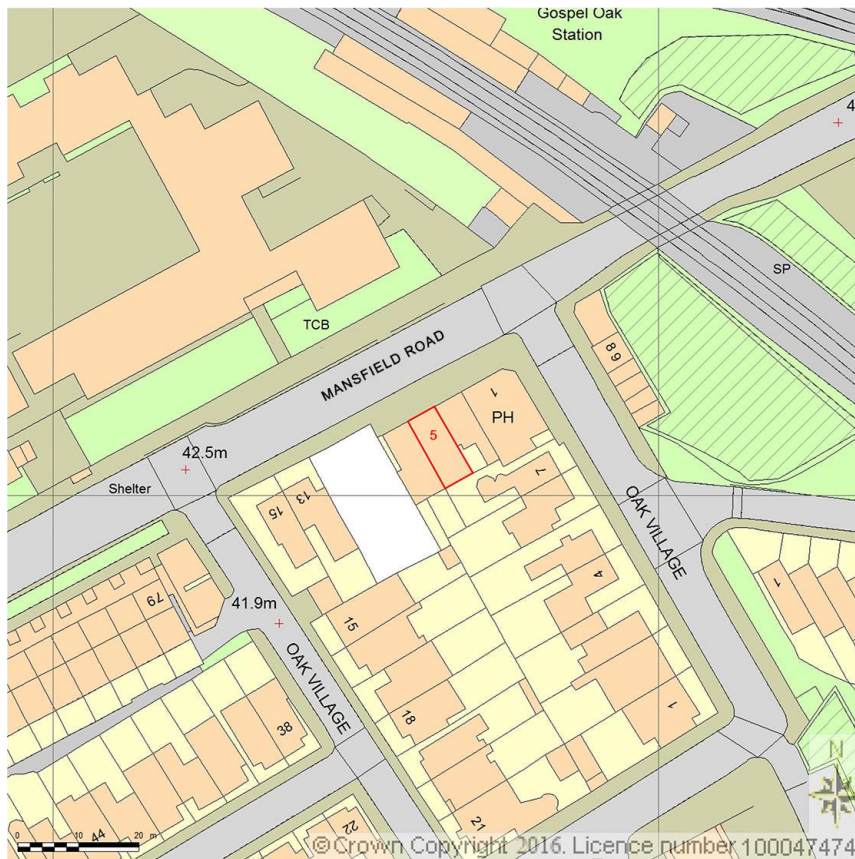

SITE LOCATION PLAN  
AREA 2 HA  
SCALE: 1:1250 on A4  
CENTRE COORDINATES: 528263 , 185610

Supplied by Streetwise Maps Ltd  
[www.streetwise.net](http://www.streetwise.net)  
Licence No: 100047474  
16:04:34 06/12/2016