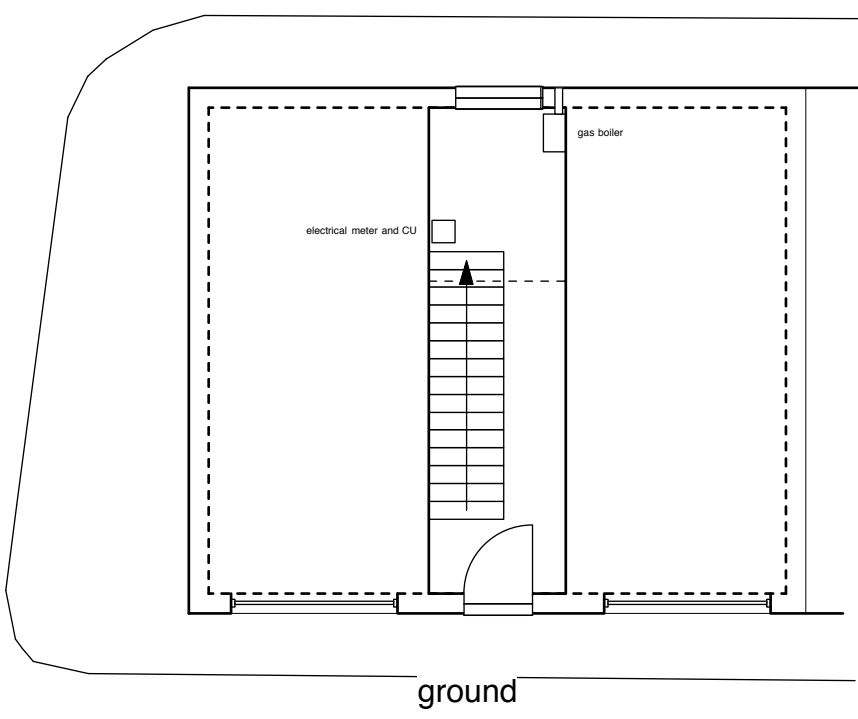

Do not scale from this drawing.
 Dimensions are to be verified on site prior to
 construction.
 Notes

Revisions

4orm

1-5 Offord Street London N1 1DH
 studio@4orm.co.uk
 www.4orm.co.uk

Project
 26 Fairfax Place
 London NW6 4EH

Drawing Title
 plans
 as existing

Drawing Status

Date Scale @ A3 Drawn
 december 16 1:100

Drawing Number
 4045-X.103