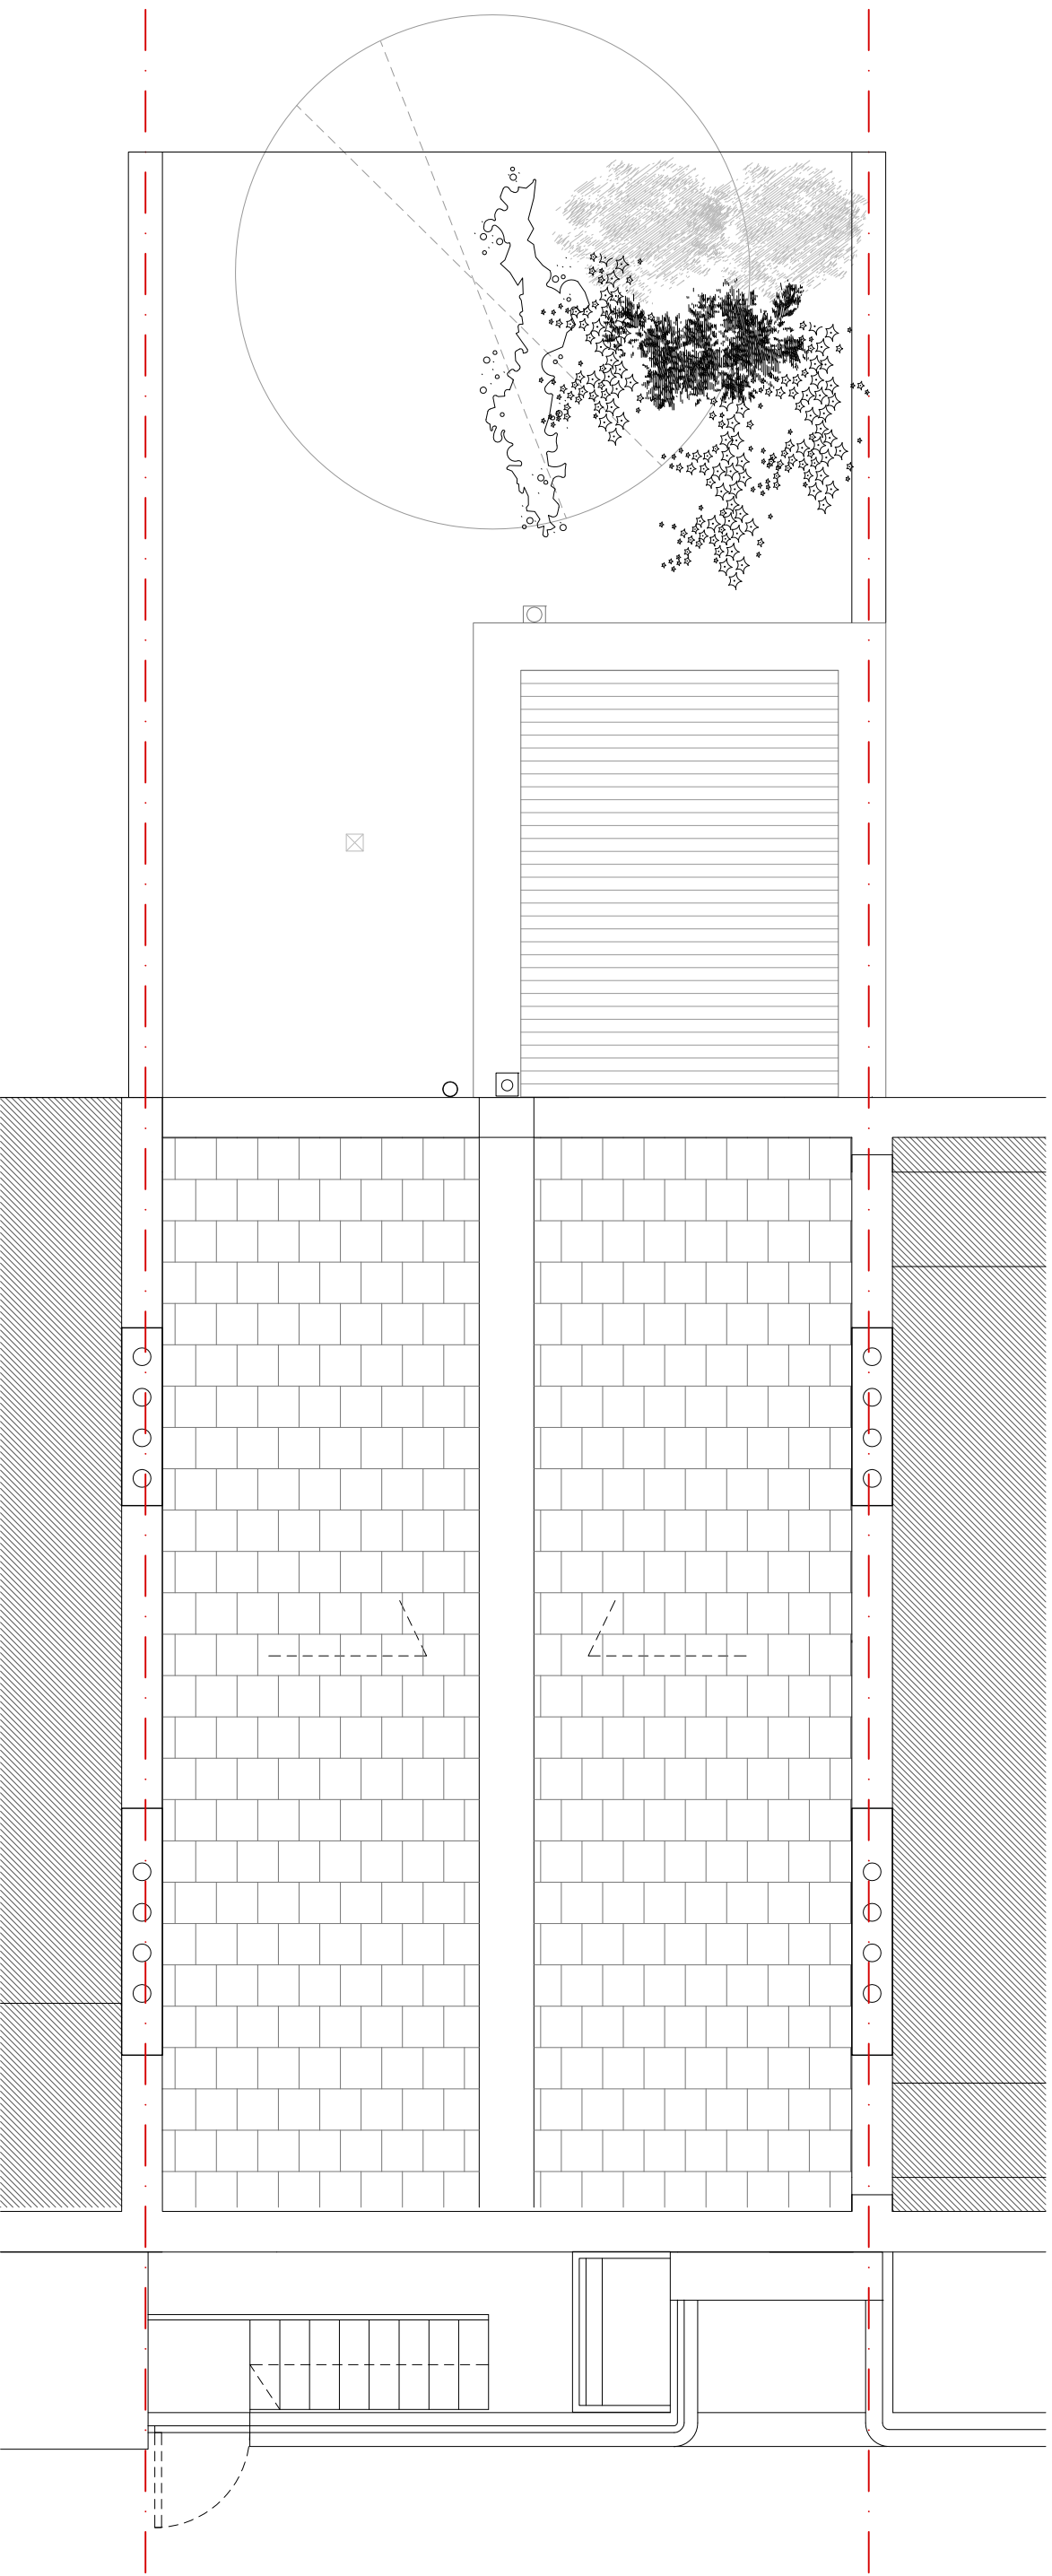

NOTES

DO NOT SCALE FROM THIS DRAWING

EXISTING

NOTE:

Martin Evans
Architects ©

18 Charlotte Road
London EC2A 3PB
Tel 020 7729 2474

JOB
17, EDIS STREET
NW1 8LE
LONDON

TITLE
EXISTING ROOF PLAN

DATE	25.02.2014
SCALE	1:50 @ A3
DRAWN	CF
DRAWING NO.	ED-E-X-GA-05