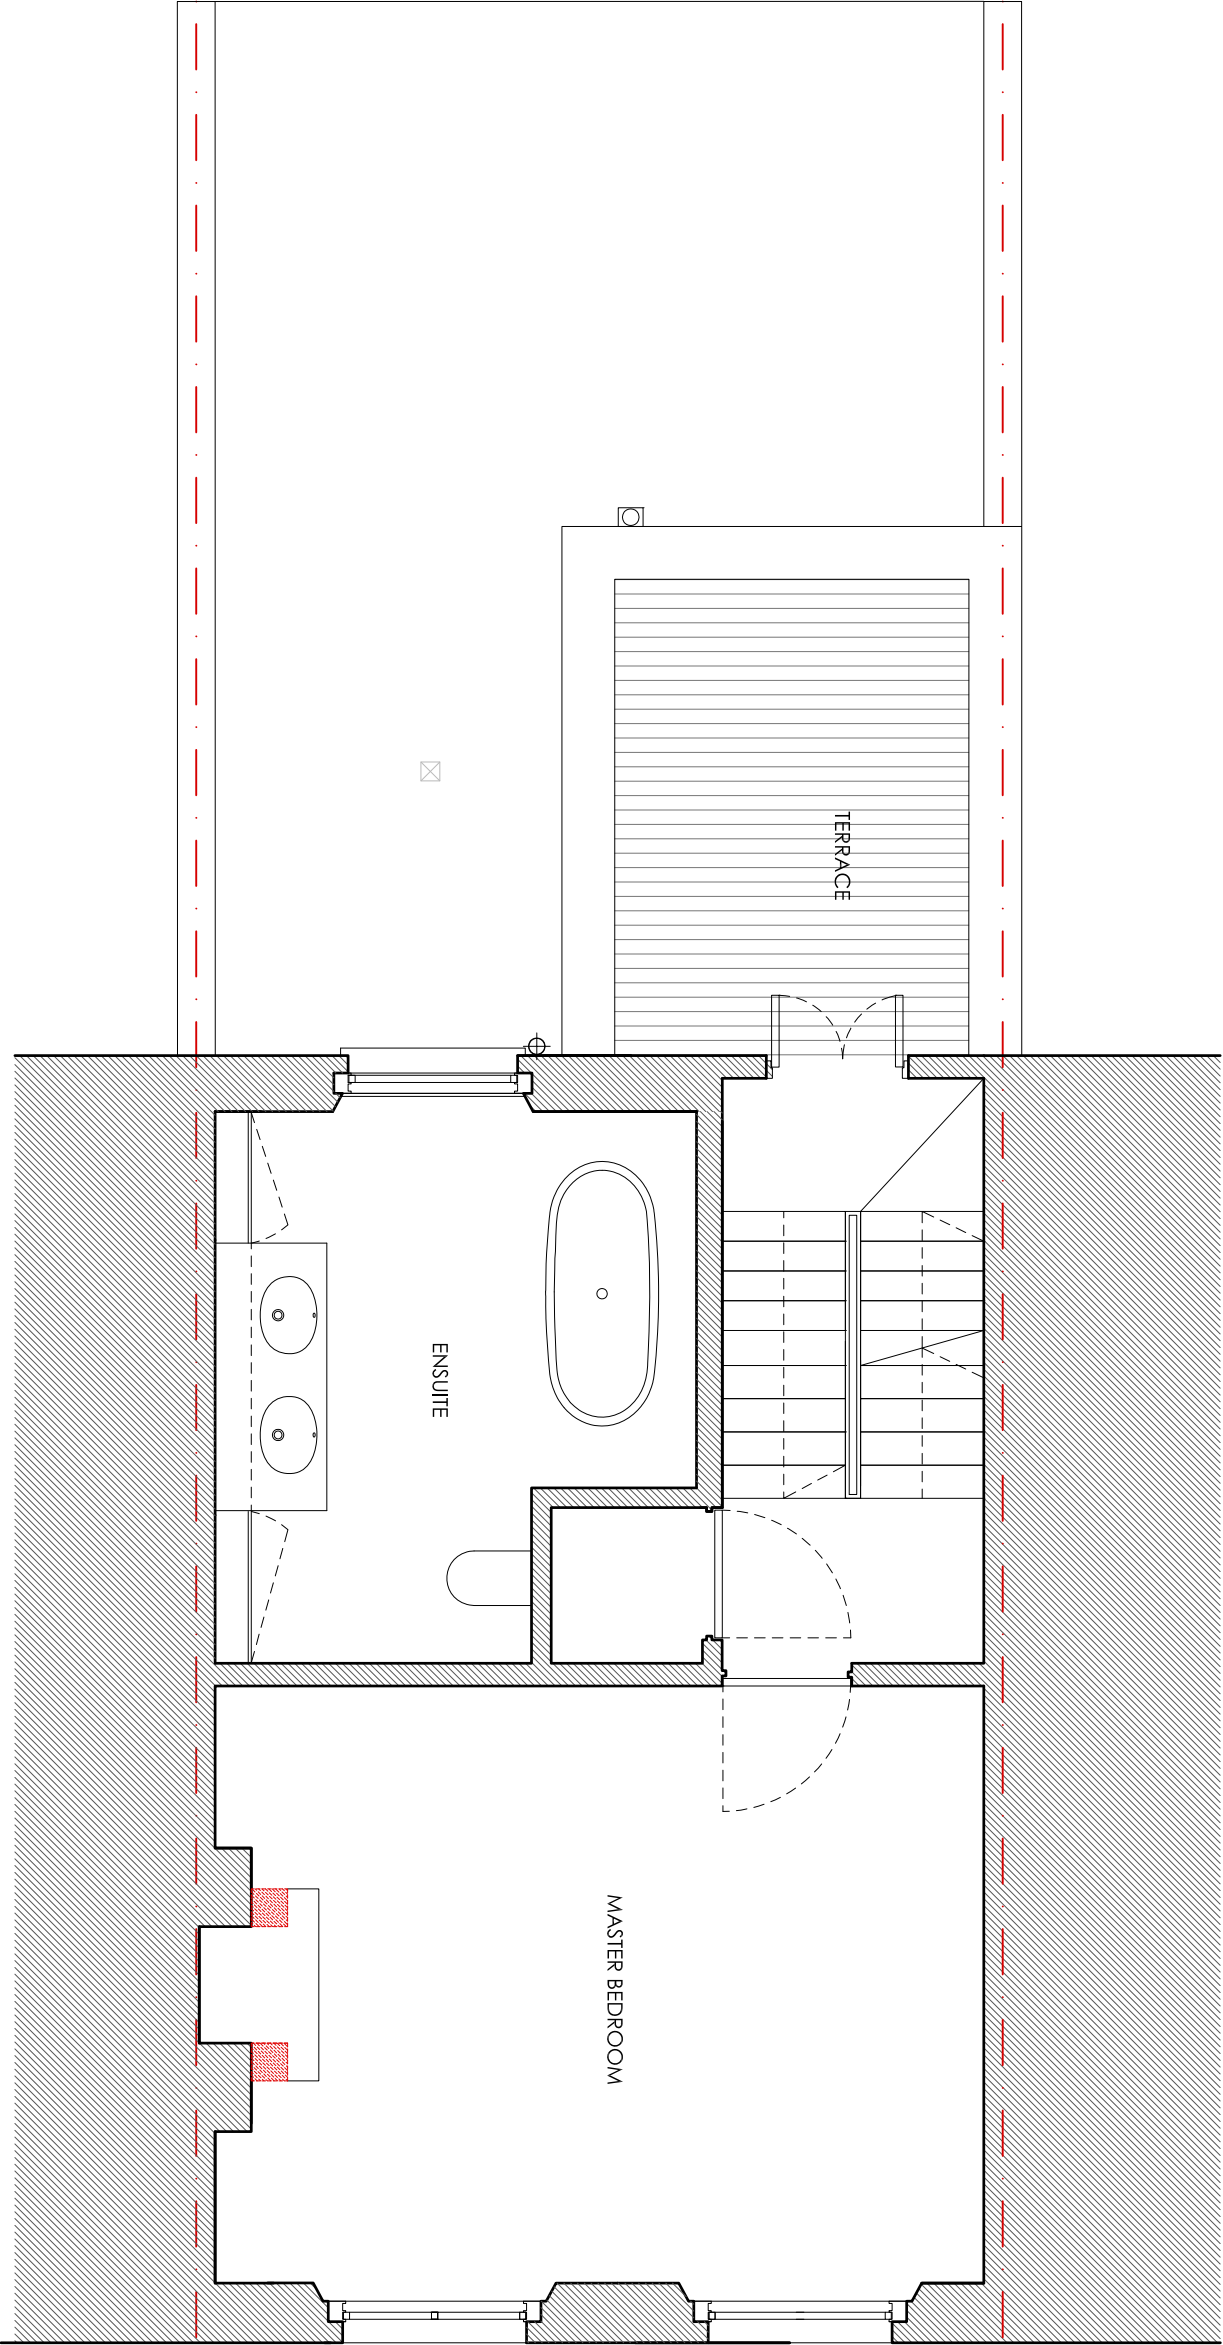

NOTES

DO NOT SCALE FROM THIS DRAWING

DEMOLITION

NOTE:

Martin Evans
Architects ©
18 Charlotte Road
London EC2A 3PB
Tel 020 7729 2474

JOB
17, EDIS STREET
NW1 8LE
LONDON

TITLE
DEMOLITION SECOND FLOOR

DATE	25.02.2014
SCALE	1:50 @ A3
DRAWN	CF
DRAWING NO.	EDI-DEM-GA-04