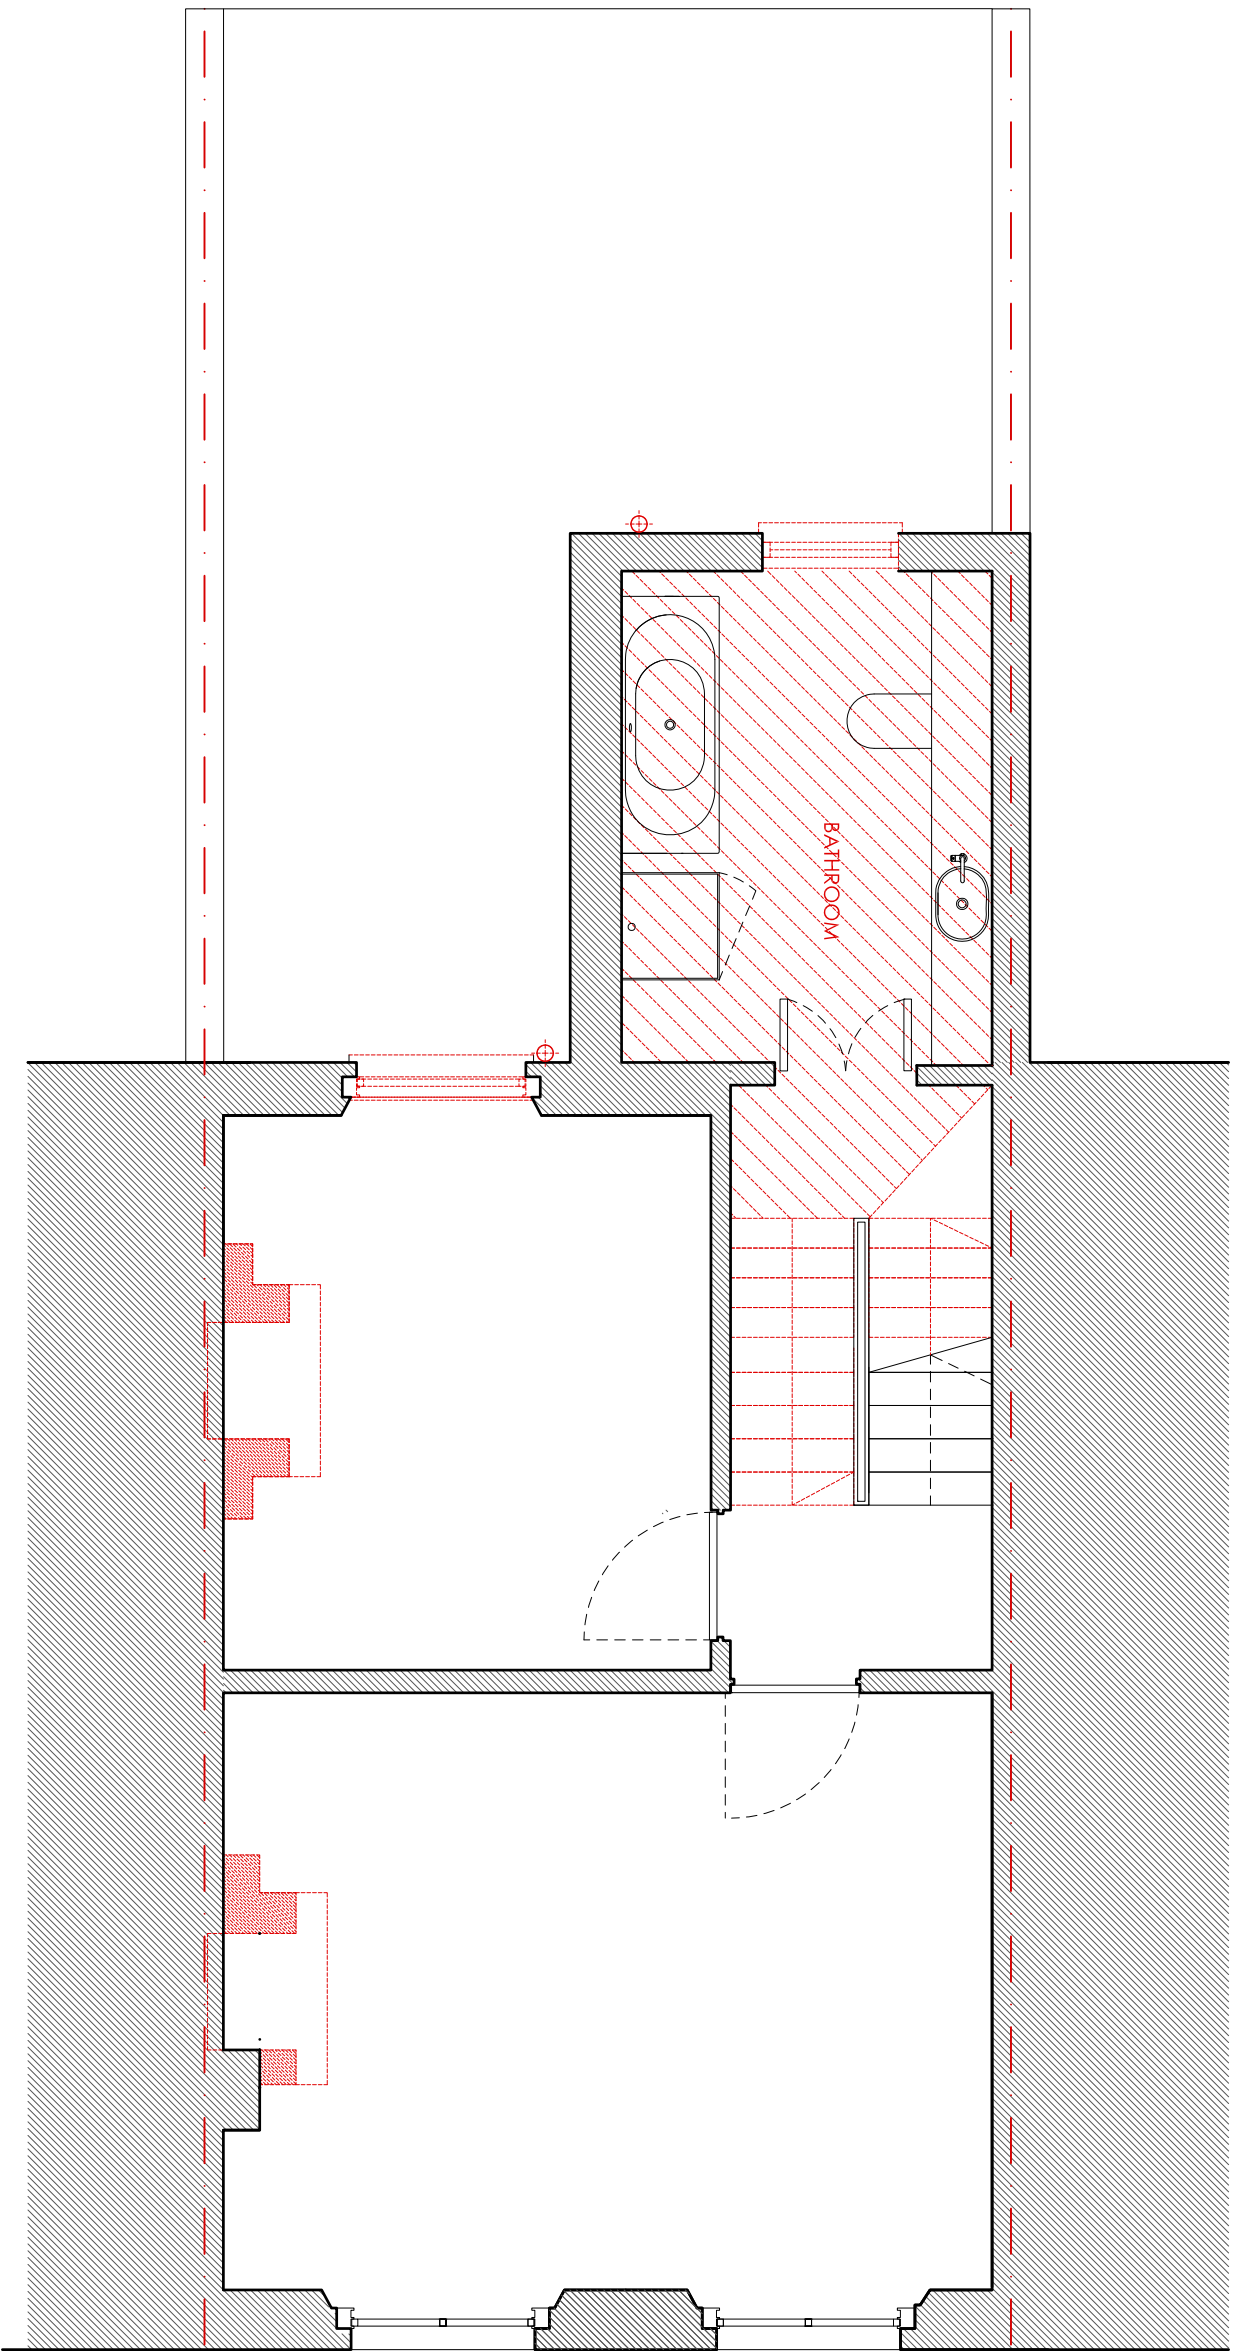

NOTES

DO NOT SCALE FROM THIS DRAWING

DEMOLITION

NOTE:

Martin Evans Architects ©

18 Charlotte Road
London EC2A 3PB
Tel 020 7729 2474

JOB
17, EDIS STREET
NW1 8LE
LONDON

TITLE
DEMOLITION FIRST FLOOR

DATE	25.02.2014
SCALE	1:50 @ A3
DRAWN	CF
DRAWING NO.	EDI-DEM-GA-03