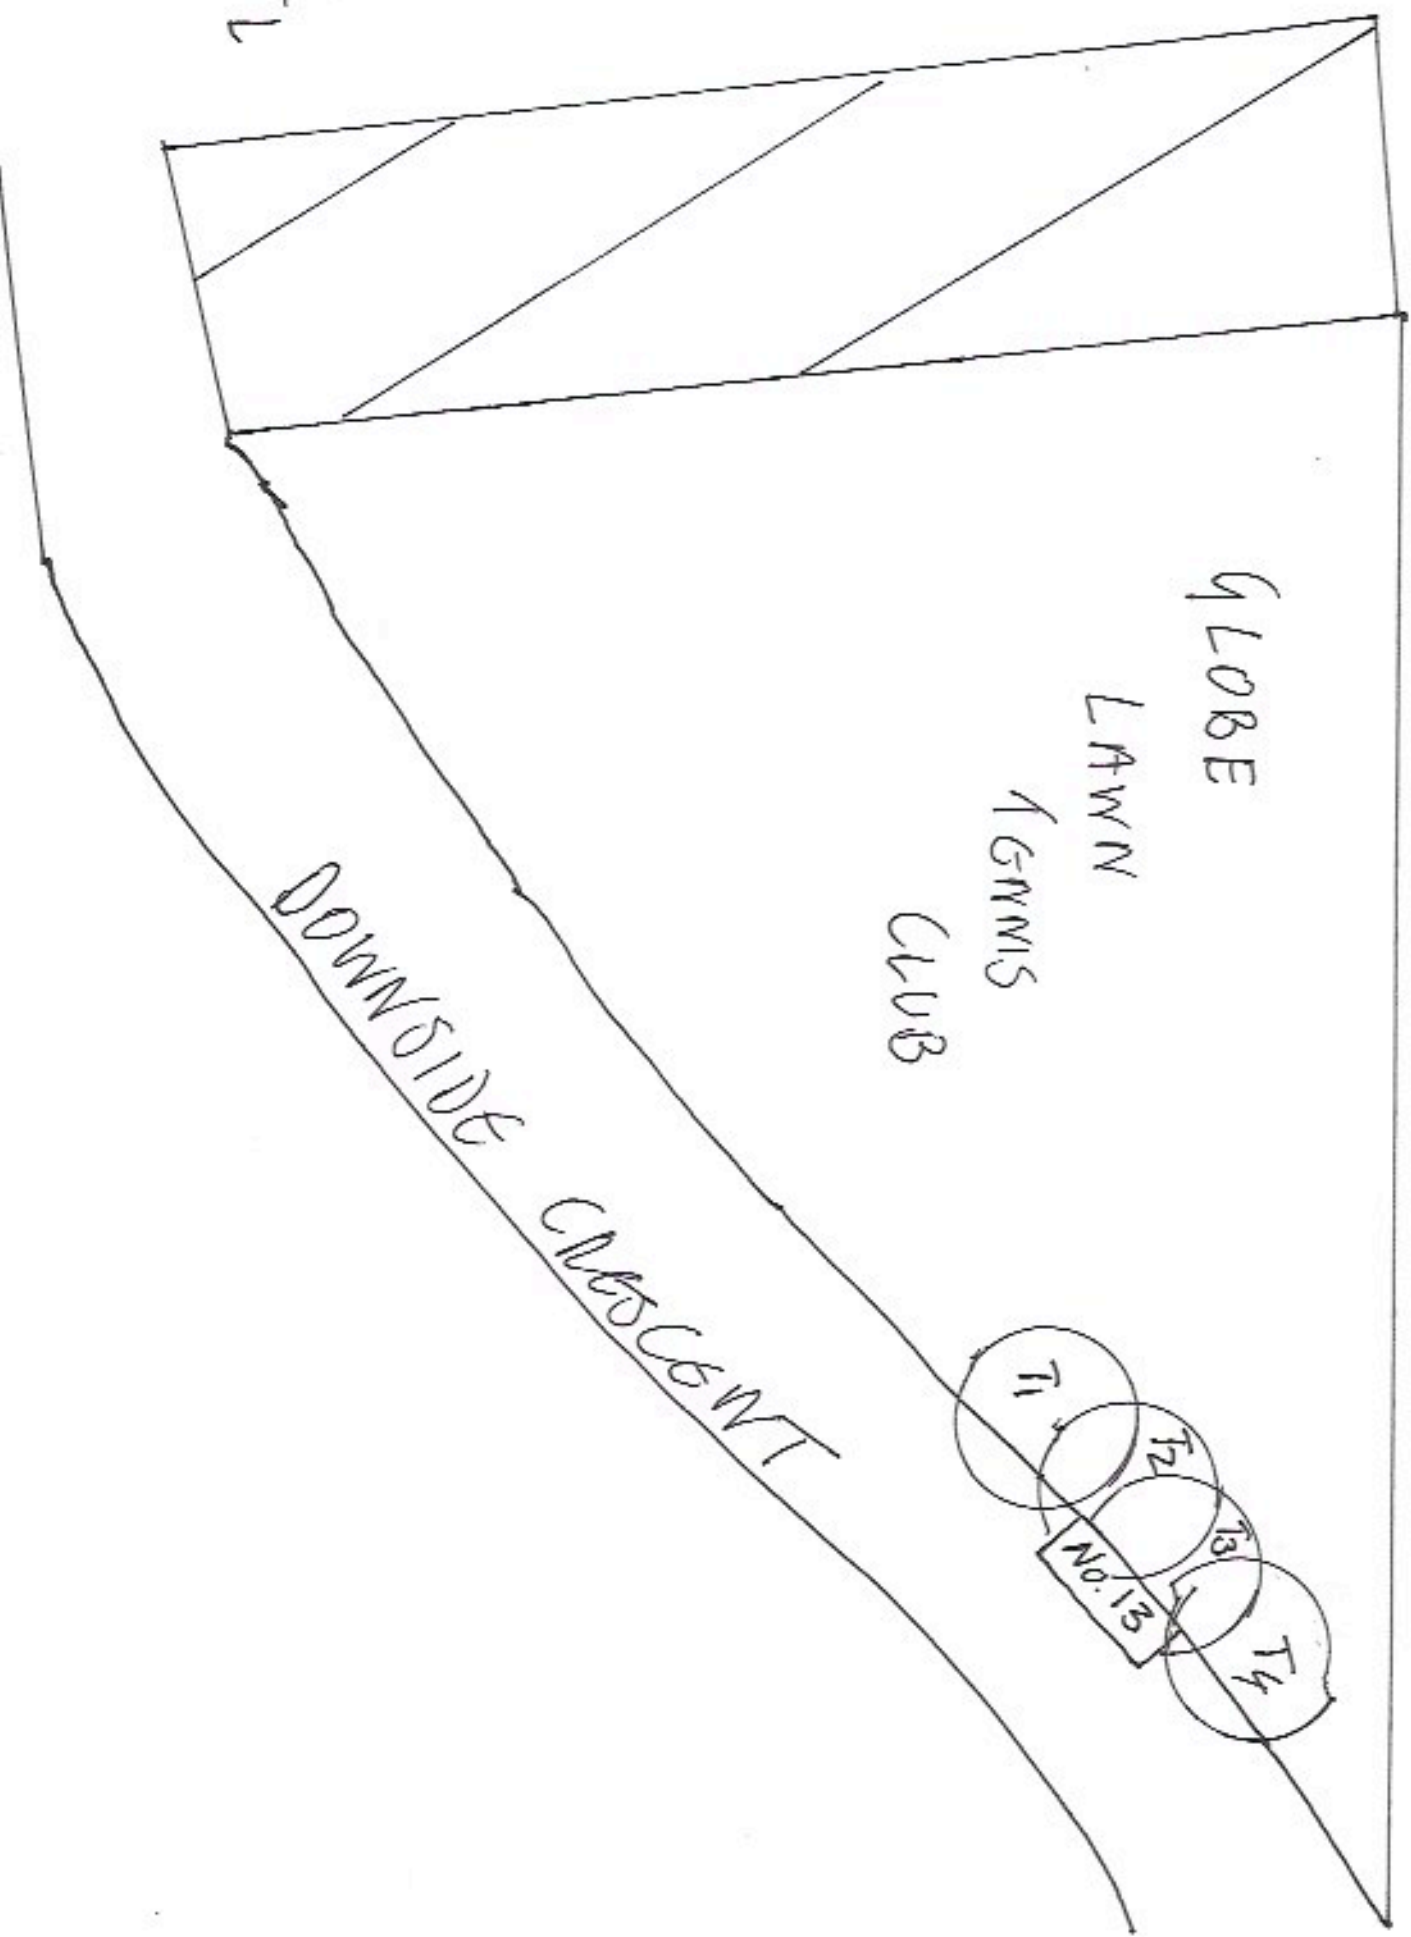

SITE PLAN GLOBE TENNIS CLUB 190A HAVENSTOCK HILL HAMPSHIRE LONDON NW3 2AL

HAVENSTOCK HILL

GLOBE

LAWN

TENNIS

CLUB

DOWNSIDE CRESCENT