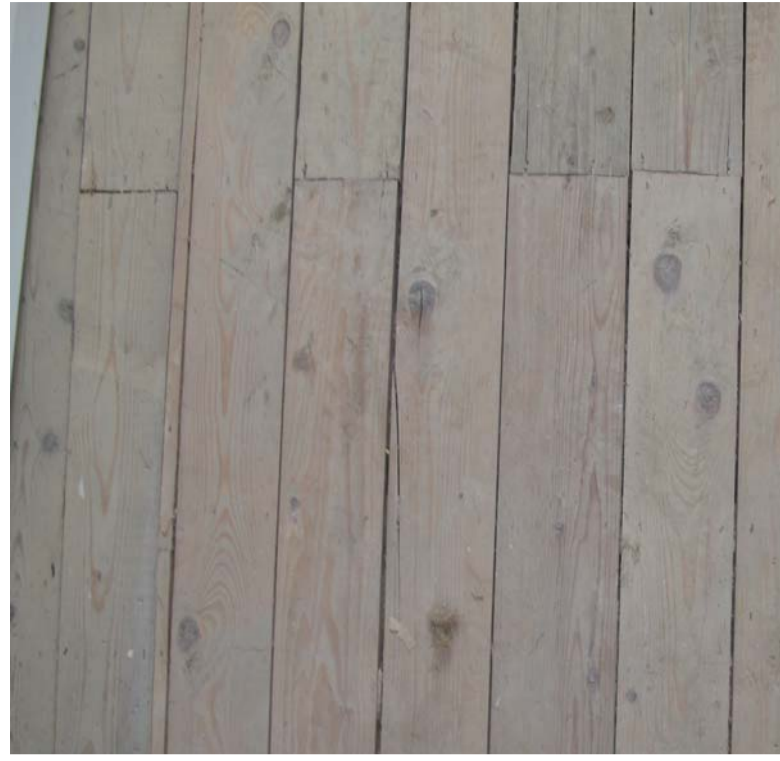

# 4 Keats Grove, Hampstead | External Finishes | For Planning

Paving - Flagstones

Paving - Steps

Balcony paving - Flagstones

Lead roof

Bin store - High quality pressure treated redwood timber

New glazing - clear 6.4mm laminated glass

# 4 Keats Grove, Hampstead | Internal Finishes | For Planning

Existing Floorboard - cleaned and new finish to match engineered and bespoke board

Engineered board - finish to match bespoke boards

Existing Staircase - cleaned and margins repainted white, with runner added

Example - Regency-style staircase runner with painted margins

Marble

Limestone for the Lower ground Floor

Bespoke wood floor for the Ground Floor