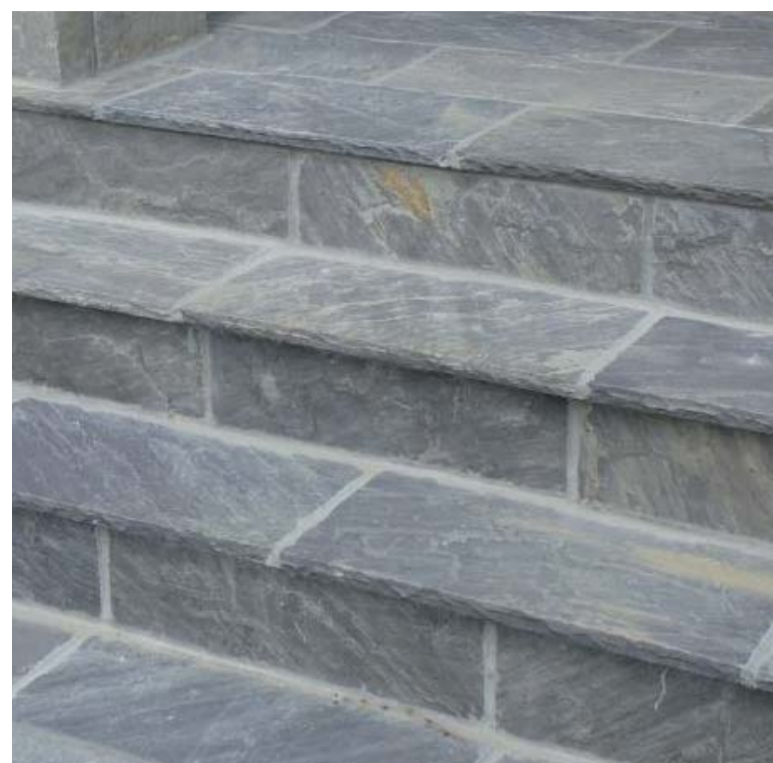

# 4 Keats Grove, Hampstead | External Finishes | For Planning

Paving - Flagstones

Paving - Steps

Balcony paving - Flagstones

Lead roof

Bin store - High quality pressure treated redwood timber

New glazing - clear 6.4mm laminated glass

# 4 Keats Grove, Hampstead | Internal Finishes | For Planning

Existing Floorboard - cleaned and new finish to match engineered and bespoke board

Engineered board - finish to match bespoke boards

Existing Staircase - cleaned and margins repainted white, with runner added

Example - Regency-style staircase runner with painted margins

Marble

Limestone for the Lower ground Floor

Bespoke wood floor for the Ground Floor