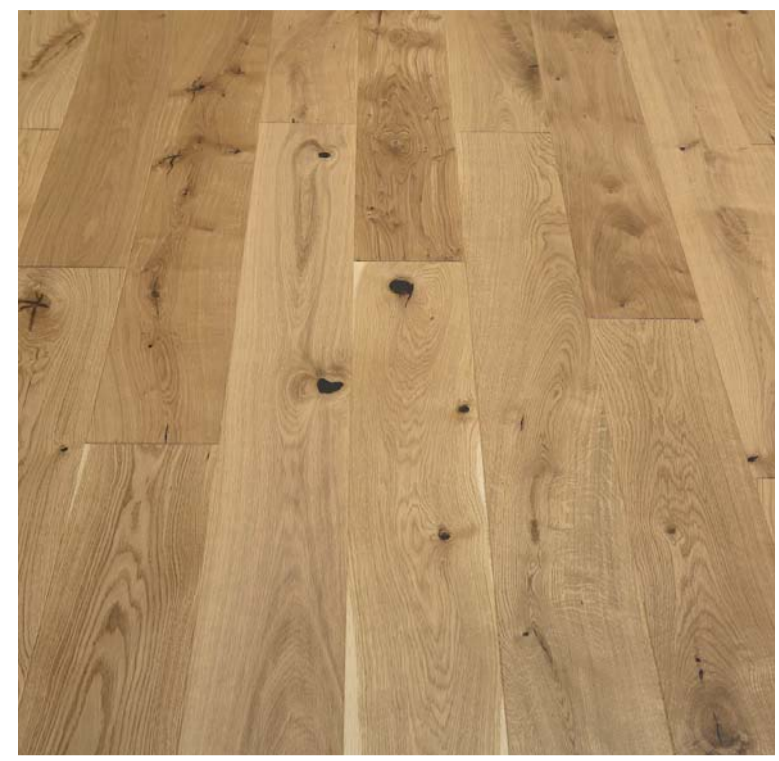

# 4 Keats Grove, Hampstead | External Finishes | For Planning

Paving - Flagstones

Paving - Steps

Balcony paving - Flagstones

Lead roof

Bin store - High quality pressure treated redwood timber

New glazing - clear 6.4mm laminated glass

# 4 Keats Grove, Hampstead | Internal Finishes | For Planning

Existing Floorboard - cleaned and new finish to match engineered and bespoke board

Engineered board - finish to match bespoke boards

Existing Staircase - cleaned and margins repainted white, with runner added

Example - Regency-style staircase runner with painted margins

Marble

Limestone for the Lower ground Floor

Bespoke wood floor for the Ground Floor