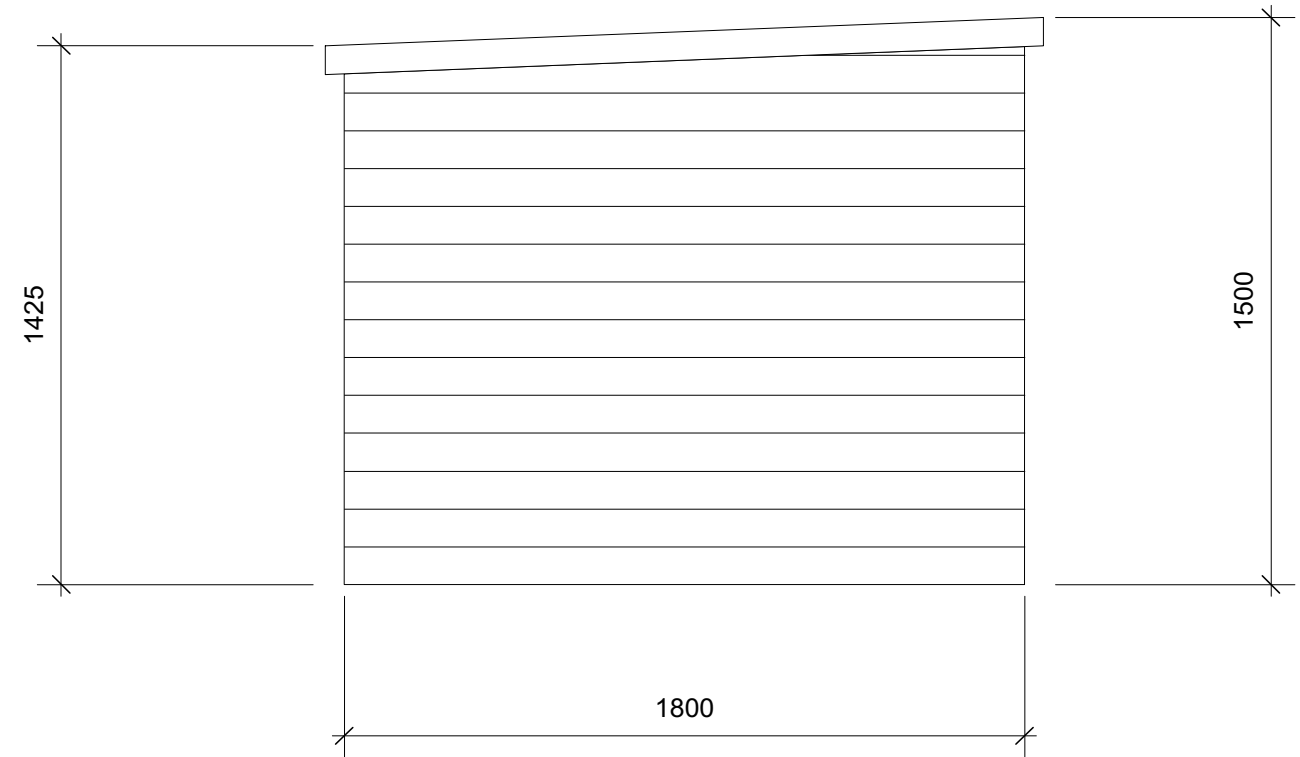

FRONT ELEVATION

SIDE ELEVATION

MATERIALS  
 ROOF AND FLOOR - PTGV SOFTWOOD PAR  
 CARCASSING - 38 X 50 MM SOFTWOOD PAR  
 CLADDING - 16 X 125 MM SHIPLAP  
 ROOF - GREEN MINERAL FELT  
 STAIN - PROTEC 'RUSSET'

TITLE: TRICYCLE STORE DIMENSIONS  
 AND MATERIALS  
 14 BARTHOLOMEW VILLAS NW5

DATE: 28/11/16 DRAWING NO:  
 SCALE: 1:20 @ A3 003

BEYOND EDEN TEL: 07976 328996  
 4 PATSHULL PLACE, LONDON NW5 2LA  
 EMAIL: beyondedenltd@blueyonder.co.uk  
 WEB: www.beyondeden.co.uk