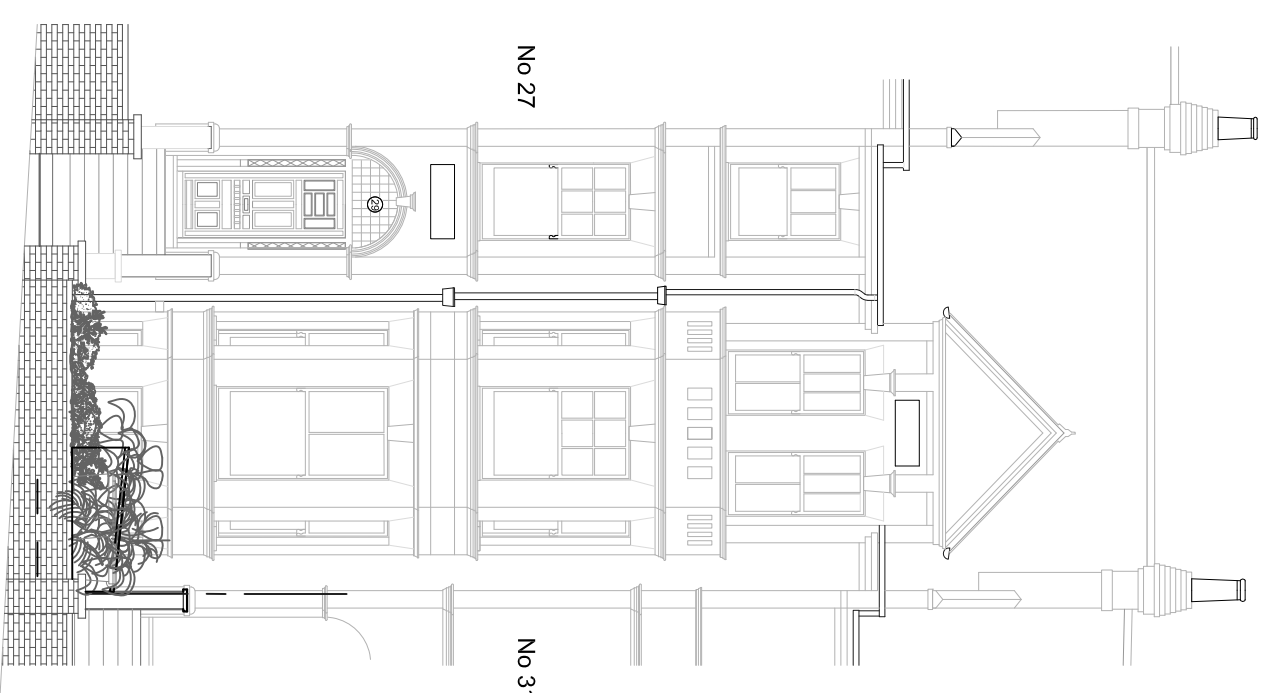

EXISTING STREETSCAPE

PROPOSED STREETSCAPE

DO NOT SCALE THIS DRAWING
 WRITTEN DIMENSIONS ONLY TO BE USED
 ALL DIMENSIONS ARE IN MILLIMETRES
 ANY INCONSISTENCIES TO BE REPORTED
 TO THE ARCHITECT IMMEDIATELY

PROJECT NO. 010
 FOR PLANNING PURPOSES ONLY

29 Gaddhurst Terrace
 London
 NW6 3HB

TITLE EXISTING & PROPOSED STREETSCAPE

SCALE 1:100 (A3)

DRAWING NO. P102

REV. —

DRAWN —