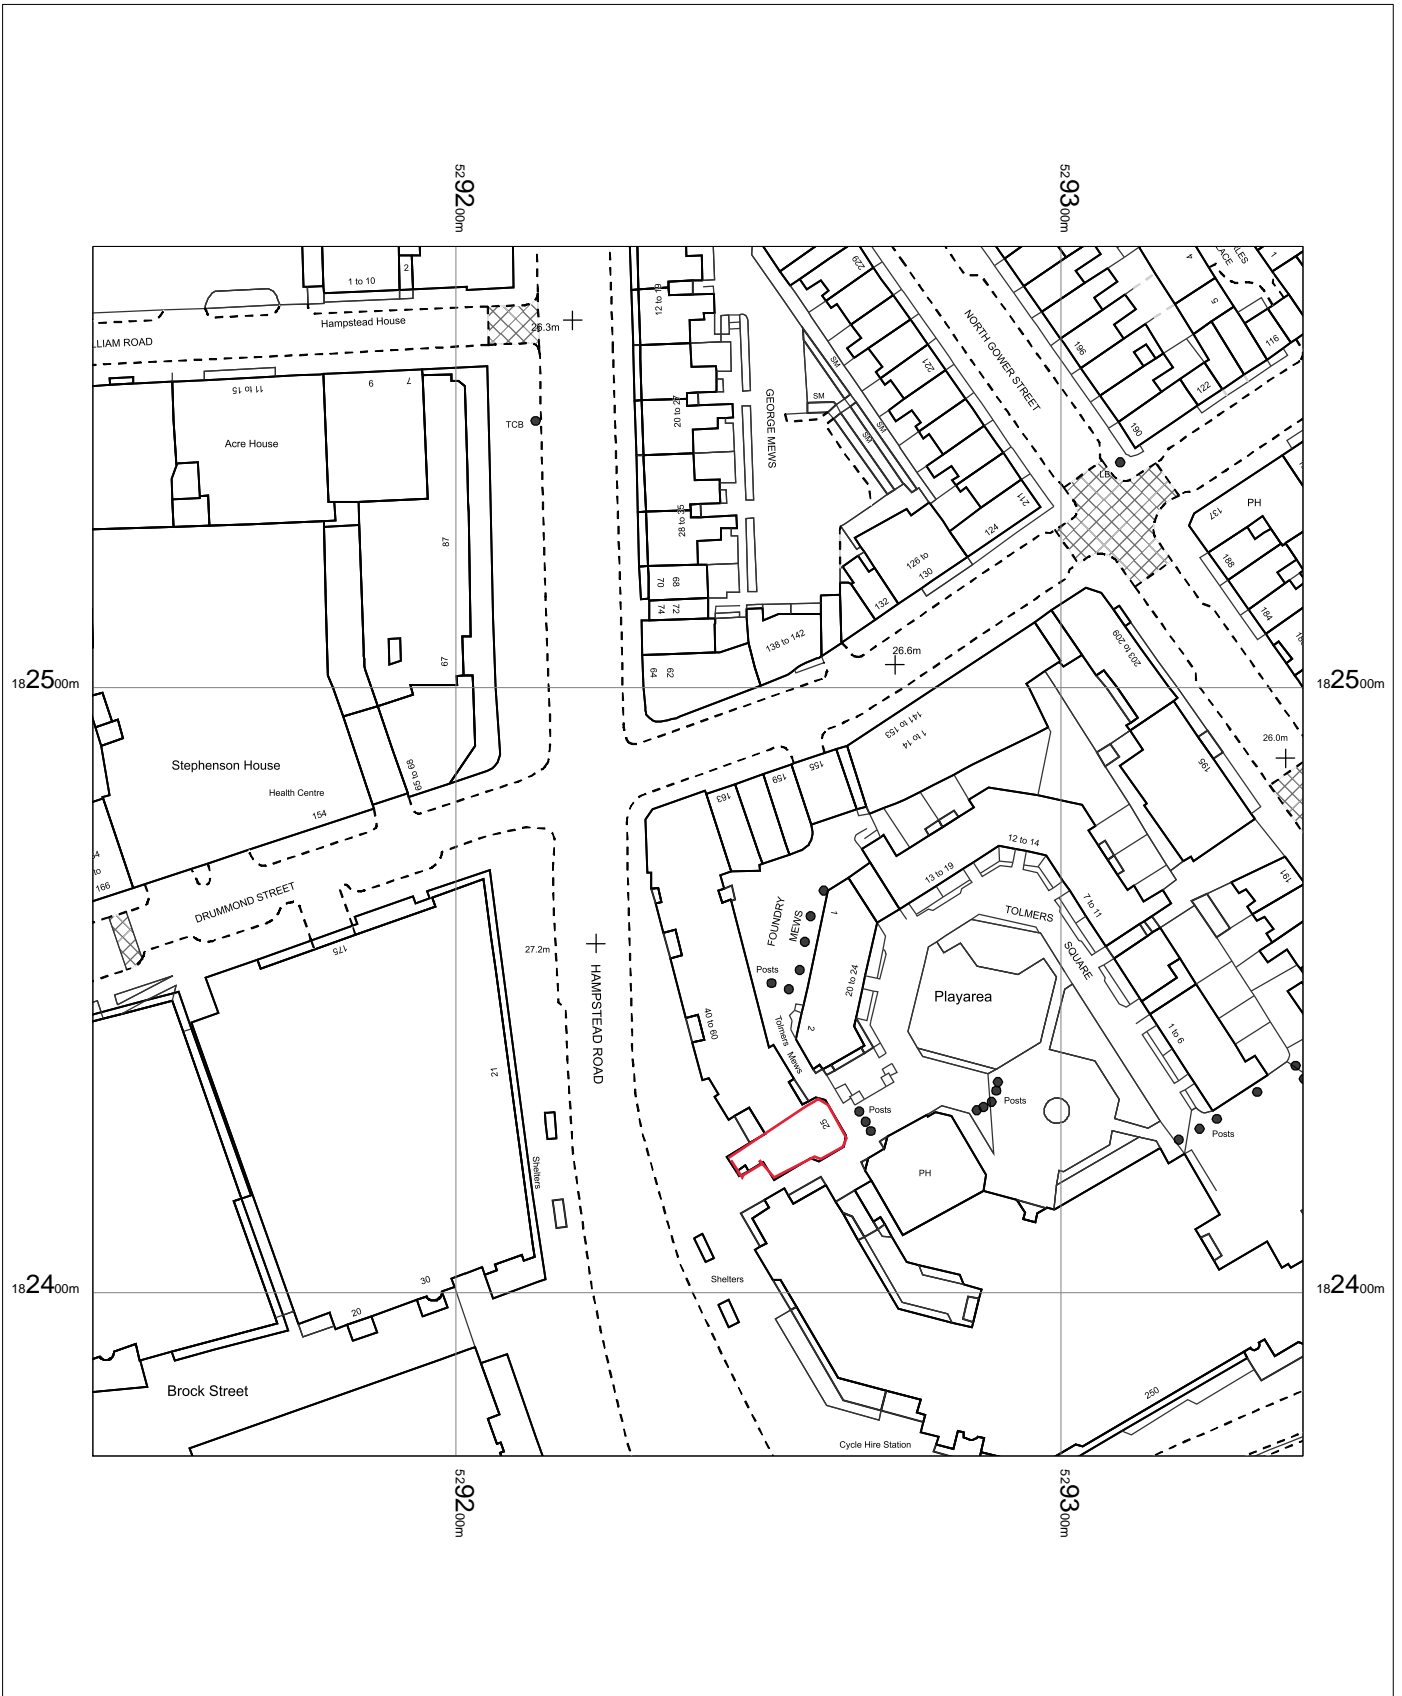

25 Tolmers Square

Mansuri Bros Ltd -Euston
 Store
 25 Tolmers Square
 London
 NW1 2PE
 3467636

OS MasterMap 1250/2500/10000 scale
 13 December 2016, ID: BLJT-00584466
www.planningapplicationmaps.co.uk

1:1250 scale print at A4, Centre: 529240 E, 182473 N

©Crown Copyright and database rights 2016 OS
 100019980