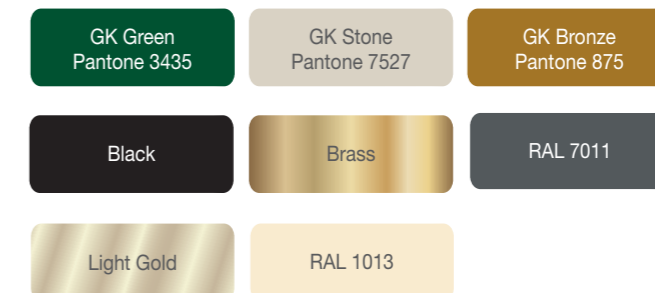

ITEM 01A - 01C (Qty 3) TW 04B

Fascia signs finished black. Displaying individual letters finished GK Stone. Illuminated by LED trough light. Made from painted timber.
Scale 1:50

01A

01B

01C

ITEM 02A & 02B (Qty 2) TW 02A

Double sided 3D pictorial sign & gibbet.
With a double sided 'Greene King' header.
Scale 1:20

ITEM 03A - 03D (Qty 4)

Copper bottom fixed lanterns.
Scale 1:20

ITEM 04

ITEM DELETED

ITEM 01A - 01C ONLY

Scale 1:50 @ A3

Scale 1:20 @ A3

sign colours

typefaces

House name text DevinneOpti-Ornamented
secondary text Mercury Text GI Roman

GREENE KNIG.
CROWN
43 MONMOUTH ST,
COVENT GARDEN,
LONDON.
WC2 H9DD.

122162 REV D
12/12/16 - MKF

ITEM 05 (Qty 1)
Brass framed chalkboard.
Scale 1:20

ITEM 06 (Qty 1)
Brass framed chalkboard.
Scale 1:20

ITEM 07a, 07b, 07c (Qty 3)
Greene King etch vinyls
to each entrance.
Scale 1:10

Scale 1:20 @ A3

GREENE KNIG.
CROWN
43 MONMOUTH ST,
COVENT GARDEN,
LONDON.
WC2 H9DD.