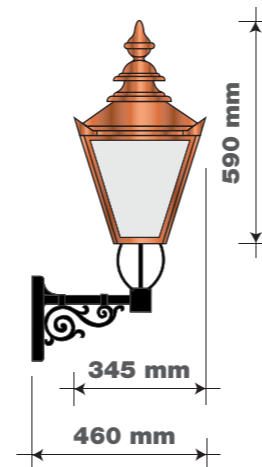

ITEM 01A - 01C (Qty 3) TW 04B

Fascia signs finished black. Displaying individual letters finished GK Stone. Illuminated by LED trough light. Made from painted timber.
Scale 1:50

01A

01B

01C

ITEM 02A & 02B (Qty 2) TW 02A

Double sided 3D pictorial sign & gibbet.
With a double sided 'Greene King' header.
Scale 1:20

ITEM 03A - 03D (Qty 4)

Copper bottom fixed lanterns.
Scale 1:20

ITEM 04

ITEM DELETED

ITEM 01A - 01C ONLY

Scale 1:50 @ A3

ITEM 05 (Qty 1)
Brass framed chalkboard.
Scale 1:20

ITEM 06 (Qty 1)
Brass framed chalkboard.
Scale 1:20

ITEM 07a, 07b, 07c (Qty 3)
Greene King etch vinyls
to each entrance.
Scale 1:10

Scale 1:20 @ A3

GREENE KNIG.
CROWN
43 MONMOUTH ST,
COVENT GARDEN,
LONDON.
WC2 H9DD.