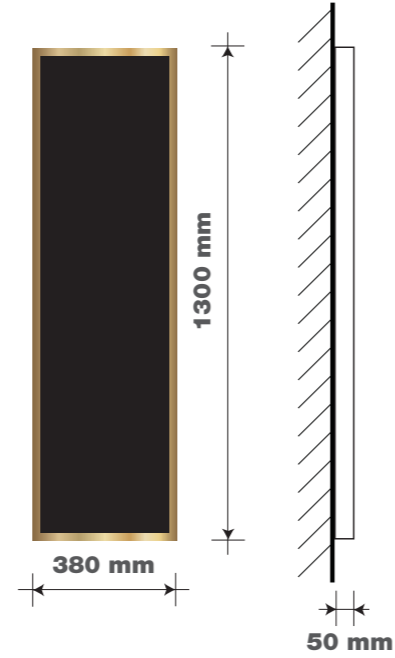

ITEM 01A - 01C (Qty 3) TW 04B

Fascia signs finished black. Displaying individual letters finished GK Stone. Illuminated by LED trough light. Made from painted timber.
Scale 1:50

01A

01B

01C

ITEM 02A & 02B (Qty 2) TW 02A

Double sided 3D pictorial sign & gibbet.
With a double sided 'Greene King' header.
Scale 1:20

ITEM 03A - 03D (Qty 4)

Copper bottom fixed lanterns.
Scale 1:20

ITEM 04

ITEM DELETED

ITEM 01A - 01C ONLY

Scale 1:50 @ A3

ITEM 05 (Qty 1)
Brass framed chalkboard.
Scale 1:20

ITEM 06 (Qty 1)
Brass framed chalkboard.
Scale 1:20

ITEM 07a, 07b, 07c (Qty 3)
Greene King etch vinyls
to each entrance.
Scale 1:10

Scale 1:20 @ A3

GREENE KNIG.
CROWN
43 MONMOUTH ST,
COVENT GARDEN,
LONDON.
WC2 H9DD.