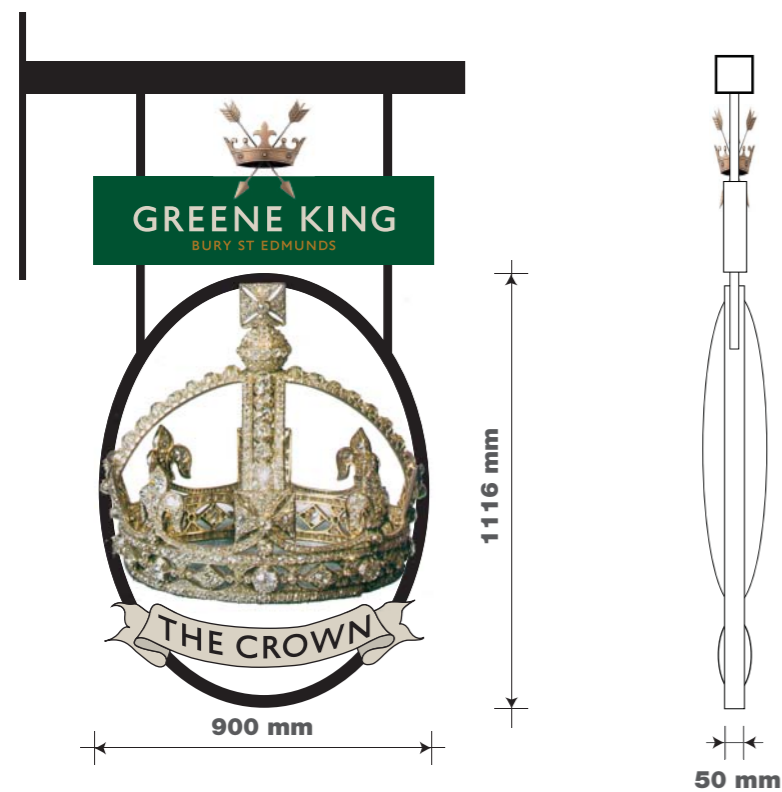

ITEM 01A - 01C (Qty 3) TW 04B

Fascia signs finished black. Displaying individual letters finished GK Stone. Illuminated by LED trough light. Made from painted timber.
Scale 1:50

01A

01B

01C

ITEM 02A & 02B (Qty 2) TW 02A

Double sided 3D pictorial sign & gibbet.
With a double sided 'Greene King' header.
Scale 1:20

ITEM 03A - 03D (Qty 4)

Copper bottom fixed lanterns.
Scale 1:20

ITEM 04

ITEM DELETED

ITEM 01A - 01C ONLY

Scale 1:50 @ A3

Scale 1:20 @ A3

sign colours

typefaces

House name text DevinneOpti-Ornamented
secondary text Mercury Text GI Roman

GREENE KNIG.
CROWN
43 MONMOUTH ST,
COVENT GARDEN,
LONDON.
WC2 H9DD.

122162 REV D
12/12/16 - MKF

ITEM 05 (Qty 1)
Brass framed chalkboard.
Scale 1:20

ITEM 06 (Qty 1)
Brass framed chalkboard.
Scale 1:20

ITEM 07a, 07b, 07c (Qty 3)
Greene King etch vinyls
to each entrance.
Scale 1:10

Scale 1:20 @ A3

GREENE KNIG.
CROWN
43 MONMOUTH ST,
COVENT GARDEN,
LONDON.
WC2 H9DD.