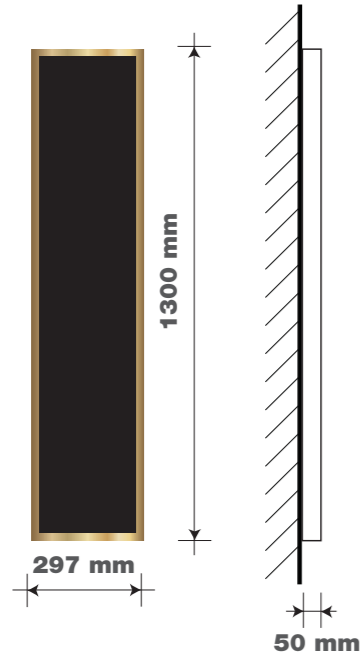

ITEM 01A - 01C (Qty 3) TW 04B

Fascia signs finished black. Displaying individual letters finished GK Stone. Illuminated by LED trough light. Made from painted timber.
Scale 1:50

01A

01B

01C

ITEM 02A & 02B (Qty 2) TW 02A

Double sided 3D pictorial sign & gibbet.
With a double sided 'Greene King' header.
Scale 1:20

ITEM 03A - 03D (Qty 4)

Copper bottom fixed lanterns.
Scale 1:20

ITEM 04

ITEM DELETED

ITEM 01A - 01C ONLY

Scale 1:50 @ A3

ITEM 05 (Qty 1)
Brass framed chalkboard.
Scale 1:20

ITEM 06 (Qty 1)
Brass framed chalkboard.
Scale 1:20

ITEM 07a, 07b, 07c (Qty 3)
Greene King etch vinyls
to each entrance.
Scale 1:10

Scale 1:20 @ A3

GREENE KNIG.
CROWN
43 MONMOUTH ST,
COVENT GARDEN,
LONDON.
WC2 H9DD.