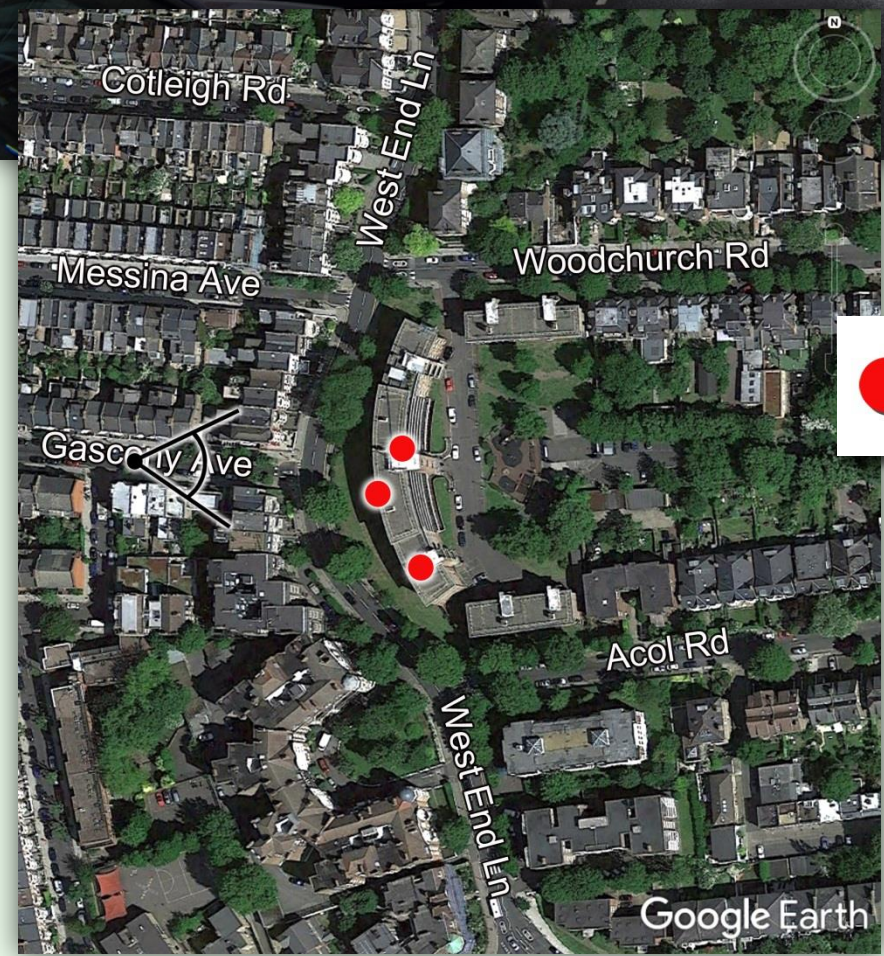

This Photograph shows as existing

Cell Site: CTIL 208310
 Site Location: Sydney Boyd Court
 West End Lane
 Camden
 London
 NW6 4RB
 NGR: E 525428 N 184177

This Photomontage shows as proposed

This Photomontage is for Illustrative Purposes Only

Viewpoint: Looking East from Gascony Avenue
 Camera to nearest antenna distance: @ 80m
 Camera setting 35mm focal length: 27
 Focal length of 27 used to show the site in context
 Photographs: MV Imaging Ltd
 Date : 09/12/16