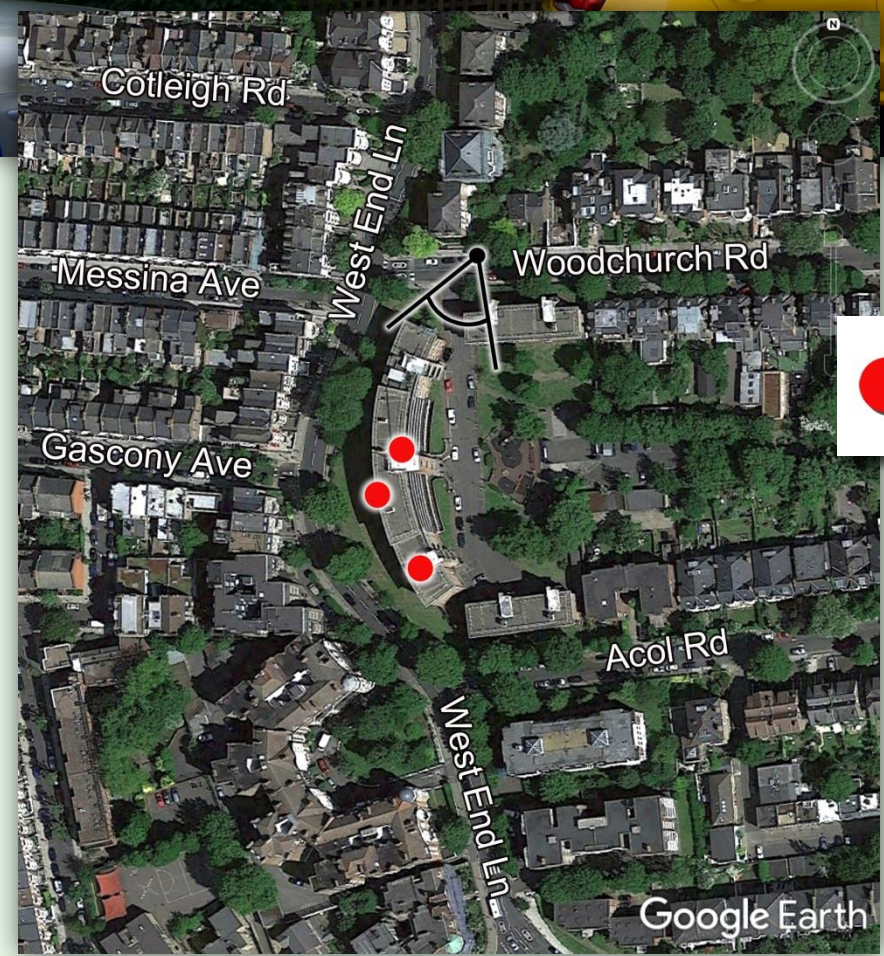

This Photograph shows as existing

Cell Site: CTIL 208310  
 Site Location: Sydney Boyd Court  
 West End Lane  
 Camden  
 London  
 NW6 4RB  
 NGR: E 525428 N 184177

This Photomontage shows as proposed

Viewpoint: Looking South from Woodchurch Road  
 Camera to nearest antenna distance: @ 67m  
 Camera setting 35mm focal length: 27  
 Focal length of 27 used to show the site in context  
 Photographs: MV Imaging Ltd  
 Date : 09/12/16