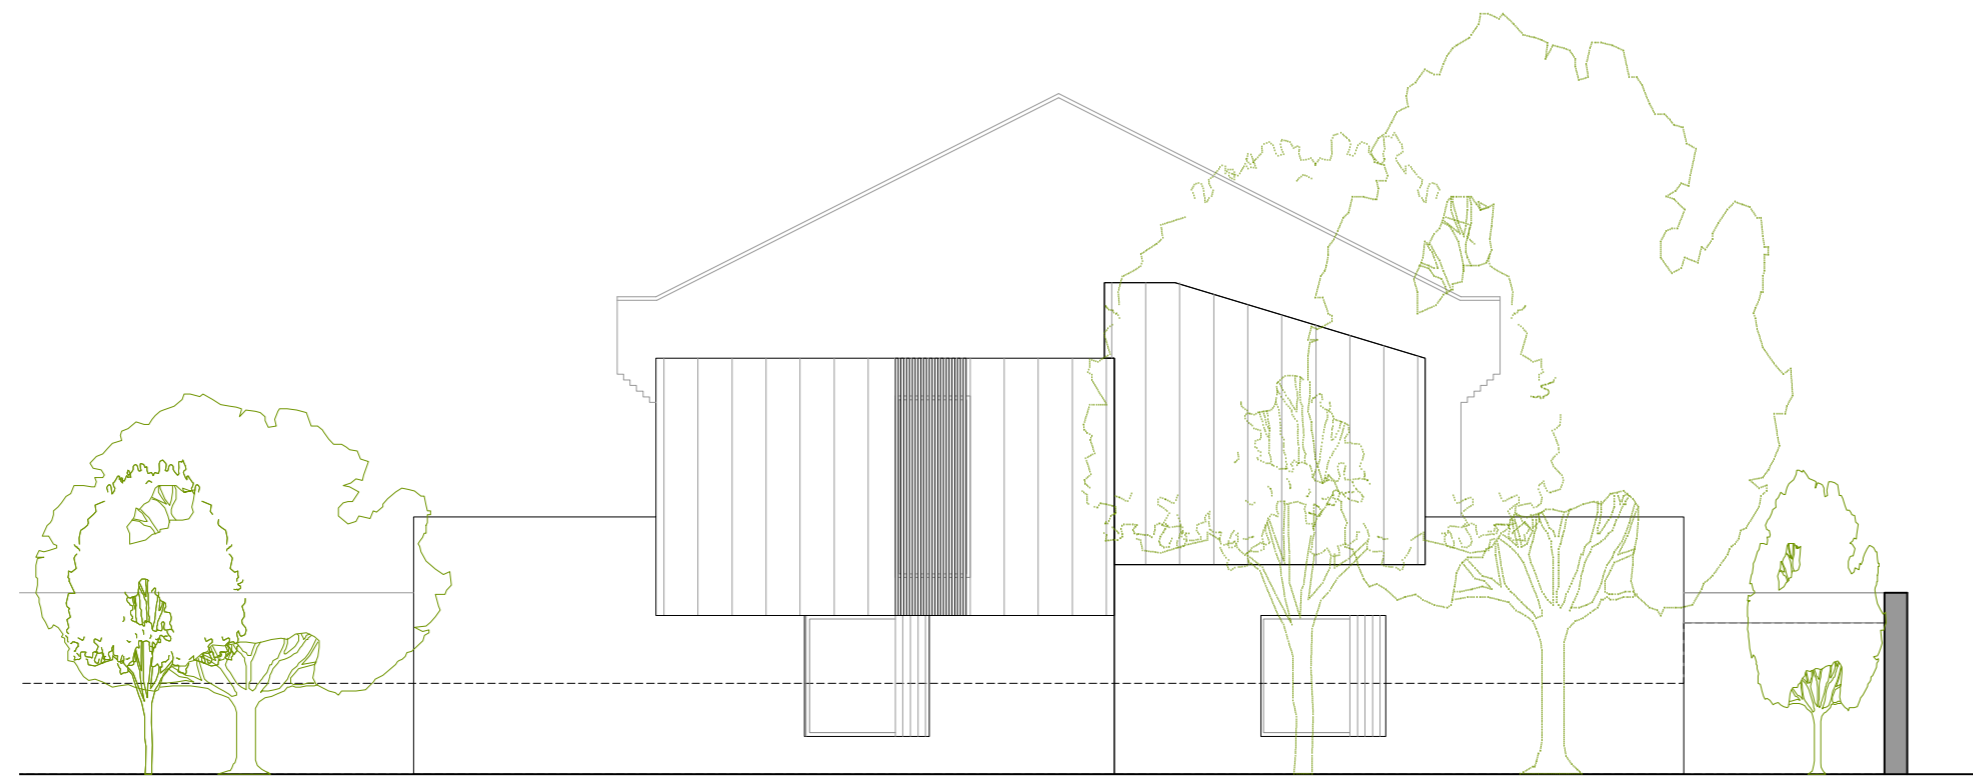

**1. SOUTH ELEVATION**  
Scale: 1:100

**2. NORTH ELEVATION**  
Scale: 1:100

**3. EAST ELEVATION**  
Scale: 1:100

R/O 27 LEIGHTON ROAD

Drawing Status <b>PROPOSED EXTERIOR ELEVATIONS</b>		<b>AMA</b> Alan Morley Architect Unit 50 One Prince of Wales Road London NW5 3LW
Drawing Status <b>PLANNING</b>		
Scale <b>1:100 @ A2</b>	Date <b>DEC 2016</b>	Project Title <b>R/O 27 LEIGHTON ROAD, NW5</b>
Drawing Number <b>140-P-007</b>	Rev -	
Rev	Date	Description
		Rev/Clin By