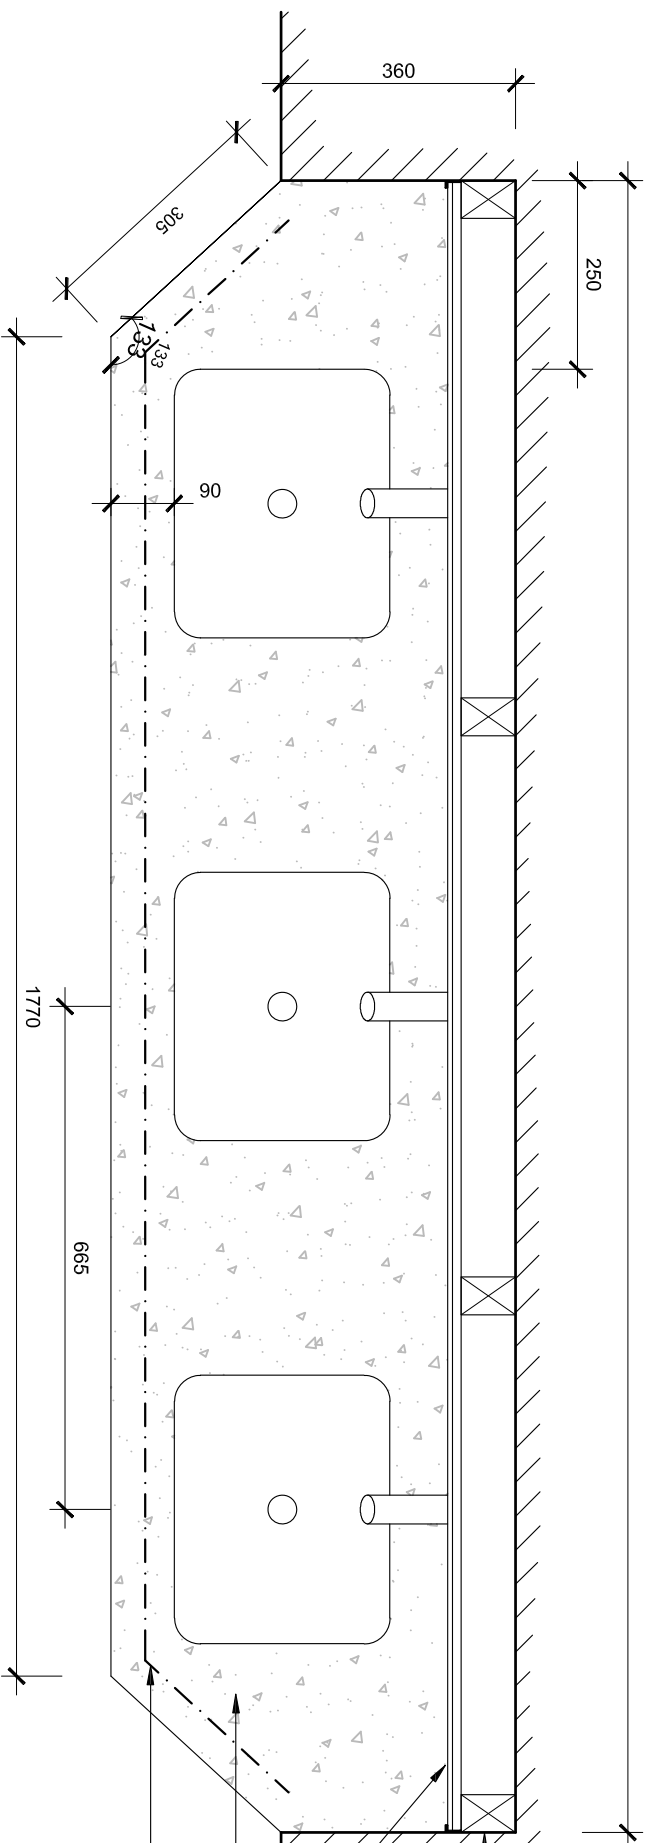

- Warm white LED strip lighting recessed into plastic channel.
- White glass mosaics: Via Arkadia. Tel: 0207 351 7057
- Bianco Extrach - CO.236/L 200 x 100mm cut to suit. (Allow for white fungal and waterproof grout)
- Grey Oak satin veneer with 10mm polished chrome inlay trim. (Grain to run horizontally)
- Warm white LED strip lighting recessed into plastic channel.

Vanity Unit Elevation
Scale 1:10

- Softwood framework.
- 6mm clear silver backed mirror with 10mm polished chrome edge profile.
- 20mm thick Jerusalem Crema Grey stone top.
- Dashed line denotes warm white LED strip lighting recessed into plastic channel.

Vanity Unit Plan
Scale 1:10

CLIENT UNITED GRAND LODGE OF ENGLAND
PROJECT UNITED GRAND LODGE OF ENGLAND
DRAWING PROPOSED WC-11 & WC-12, VANITY UNIT DETAILS

DRAWN AS
SCALE @ A3 1:10
DATE June 2016

PROJECT No. DRAWING No. REV
UGL-DE-600 (2)