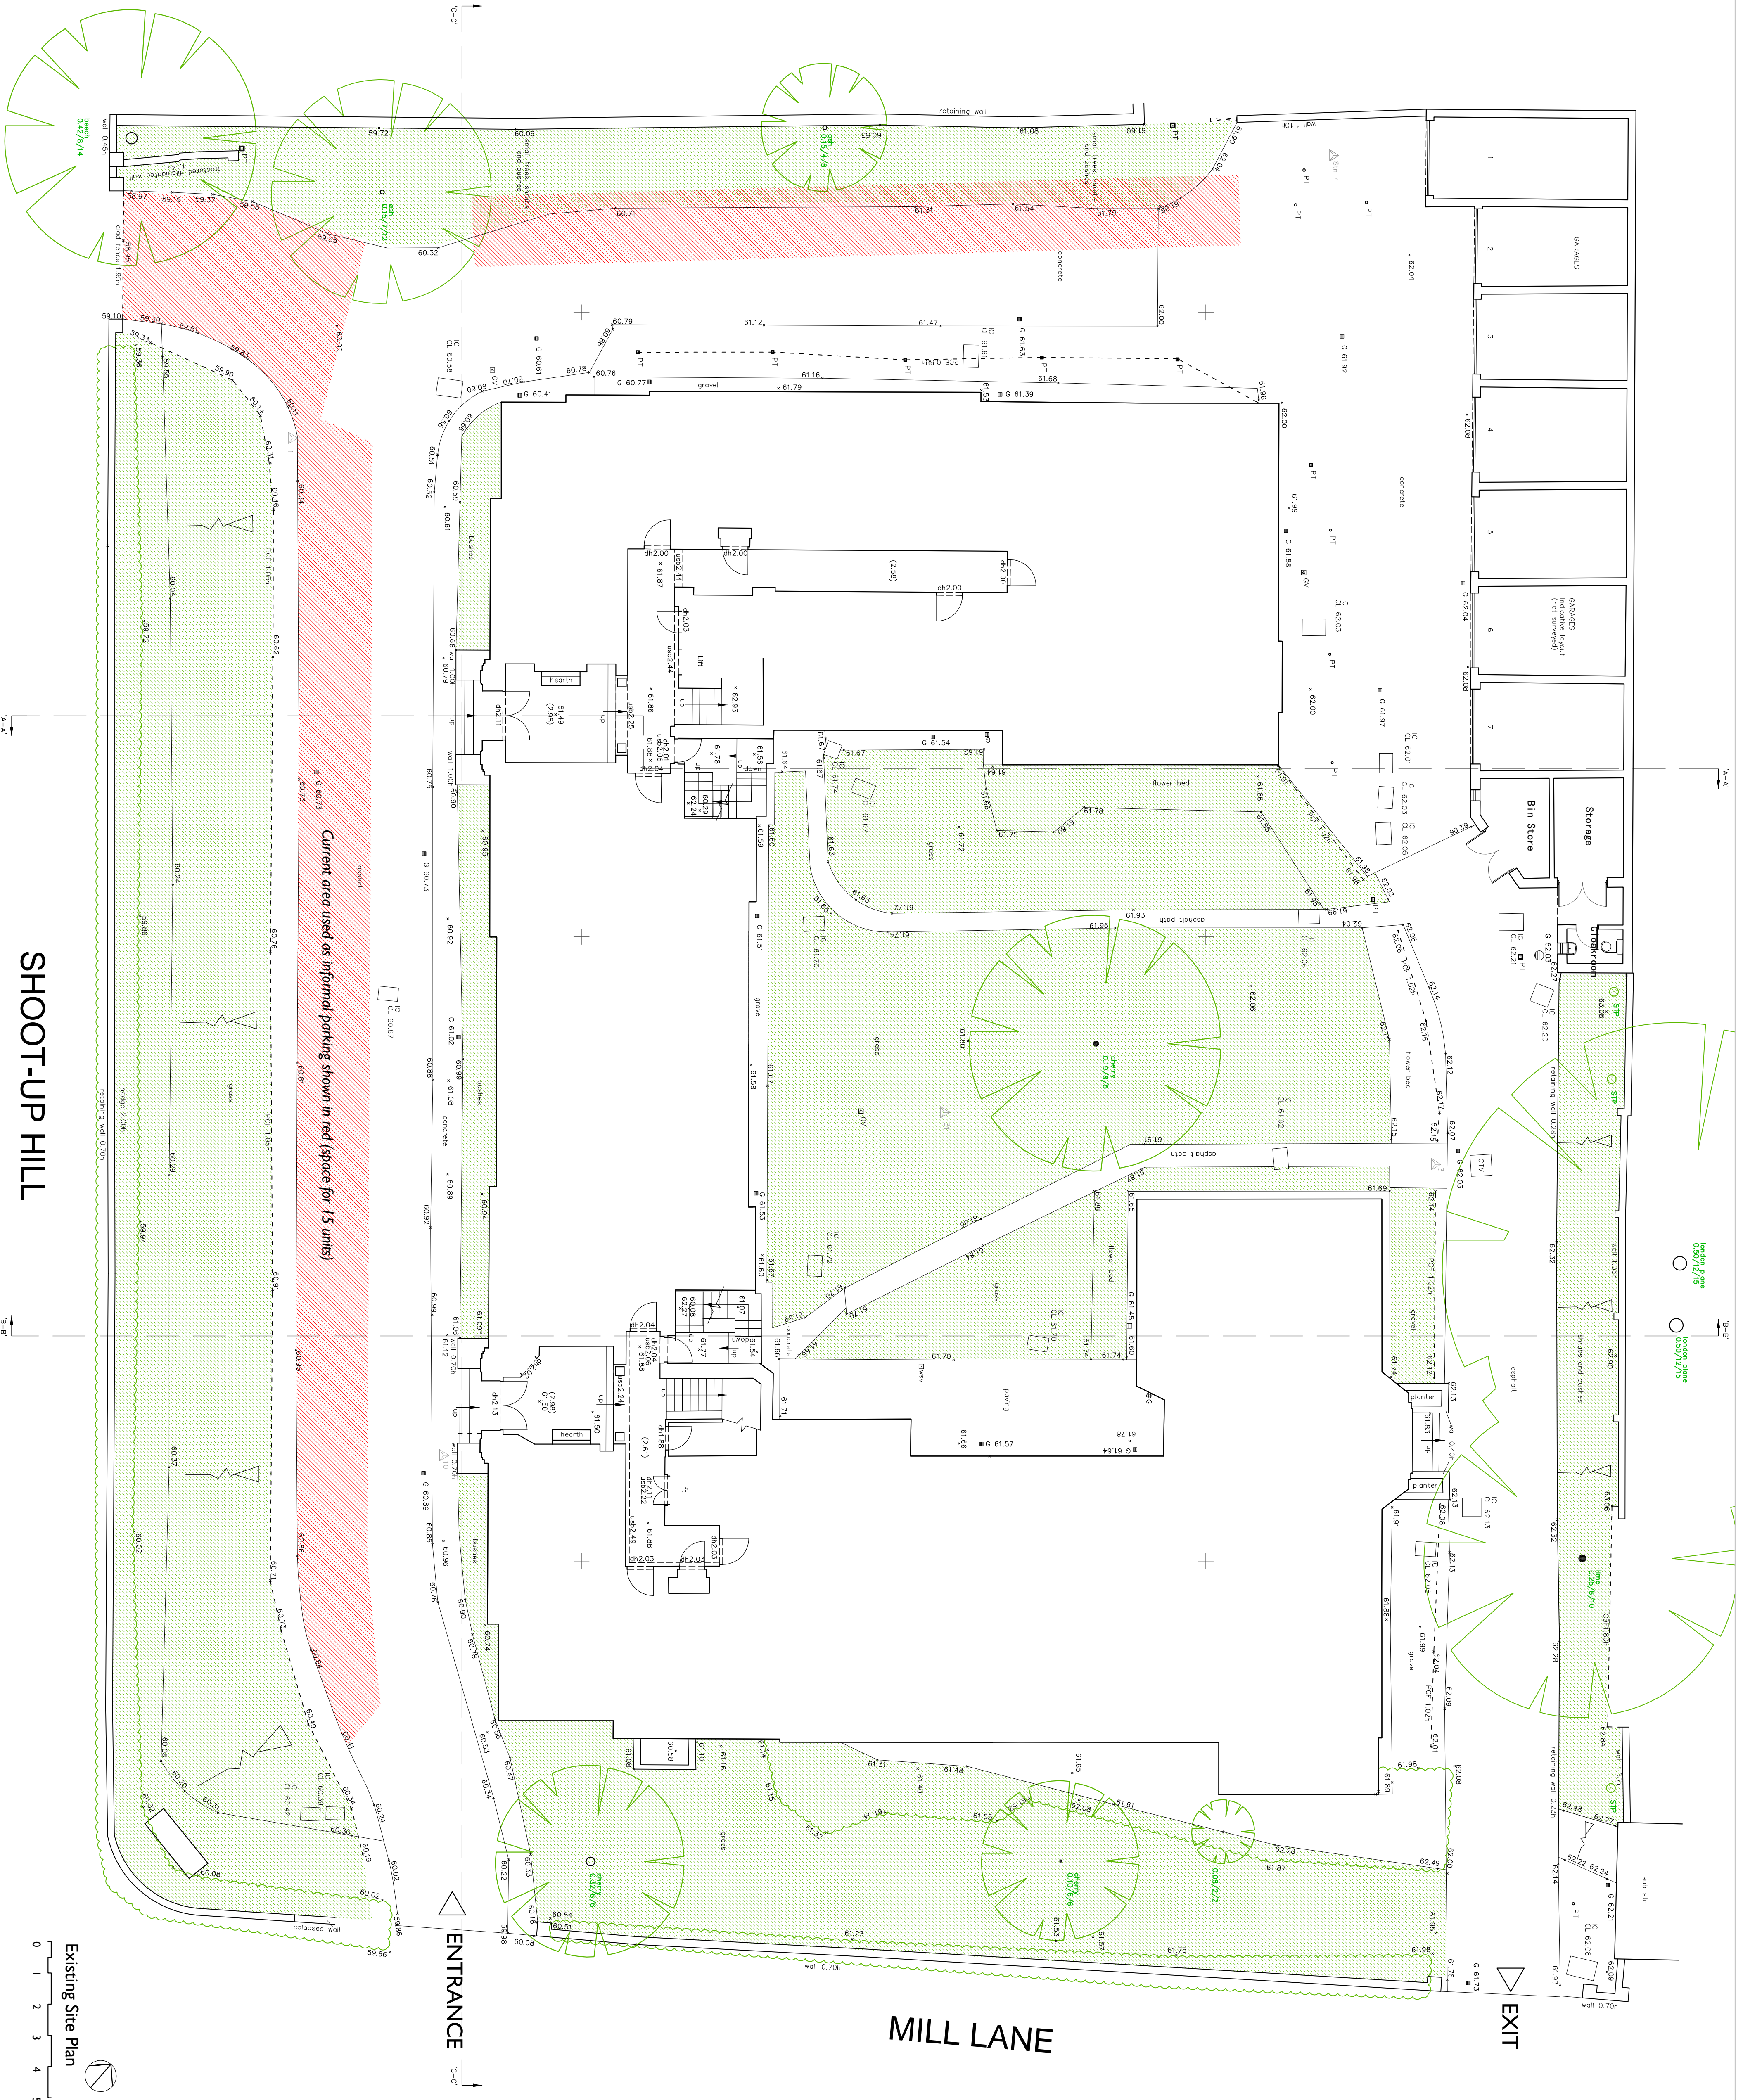

This Drawing is Copyright ©
Note: All dimensions to be checked on site and not to be scaled from drawing.

AMENDMENTS	Date
Revision	

SHOOT-UP HILL

CLIENT
 Carriagons

PROJECT TITLE
 Warwick Lodge,
 Shoot Up Hill, Kilburn,
 London NW2 3TE

DRAWING TITLE
 Existing Site Plan & GF Plan

SCALE 1:100 @ A1 **DATE** Nov. 2016

SWANSEA
 70 Water Road
 Swansea, SA1 4QA
 T - 01792 46600
 F - 01792 46466
 www.bbarc.co.uk
 info@bbarc.co.uk

LONDON
 One Kingham Street
 Paddington Central
 London, W2 8BD