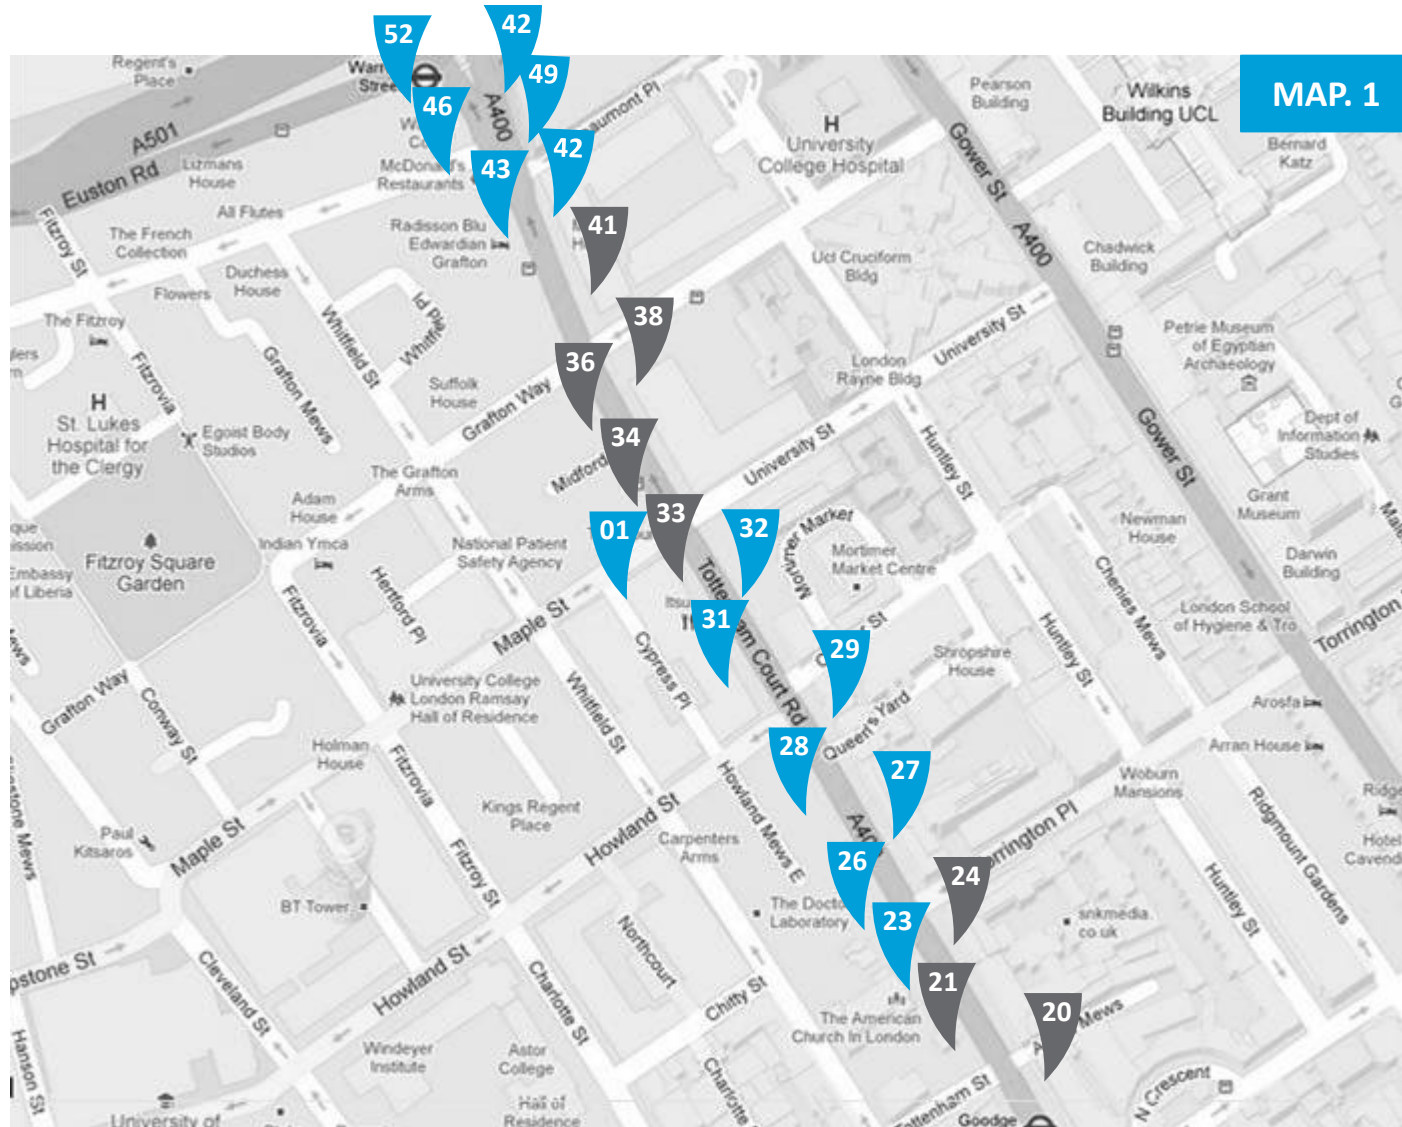

Tottenham Court Road

Camden-W1T

-  Site Requested x 14
-  Not approved by planning team due to:
 - Distance to a listed building OR
 - In the way off CCTV

Tottenham Court Road

Camden-W1T

Site Requested x 9

Not approved by
planning team due to:

Distance to a listed
building OR
In the way off CCTV

MAP. 1A