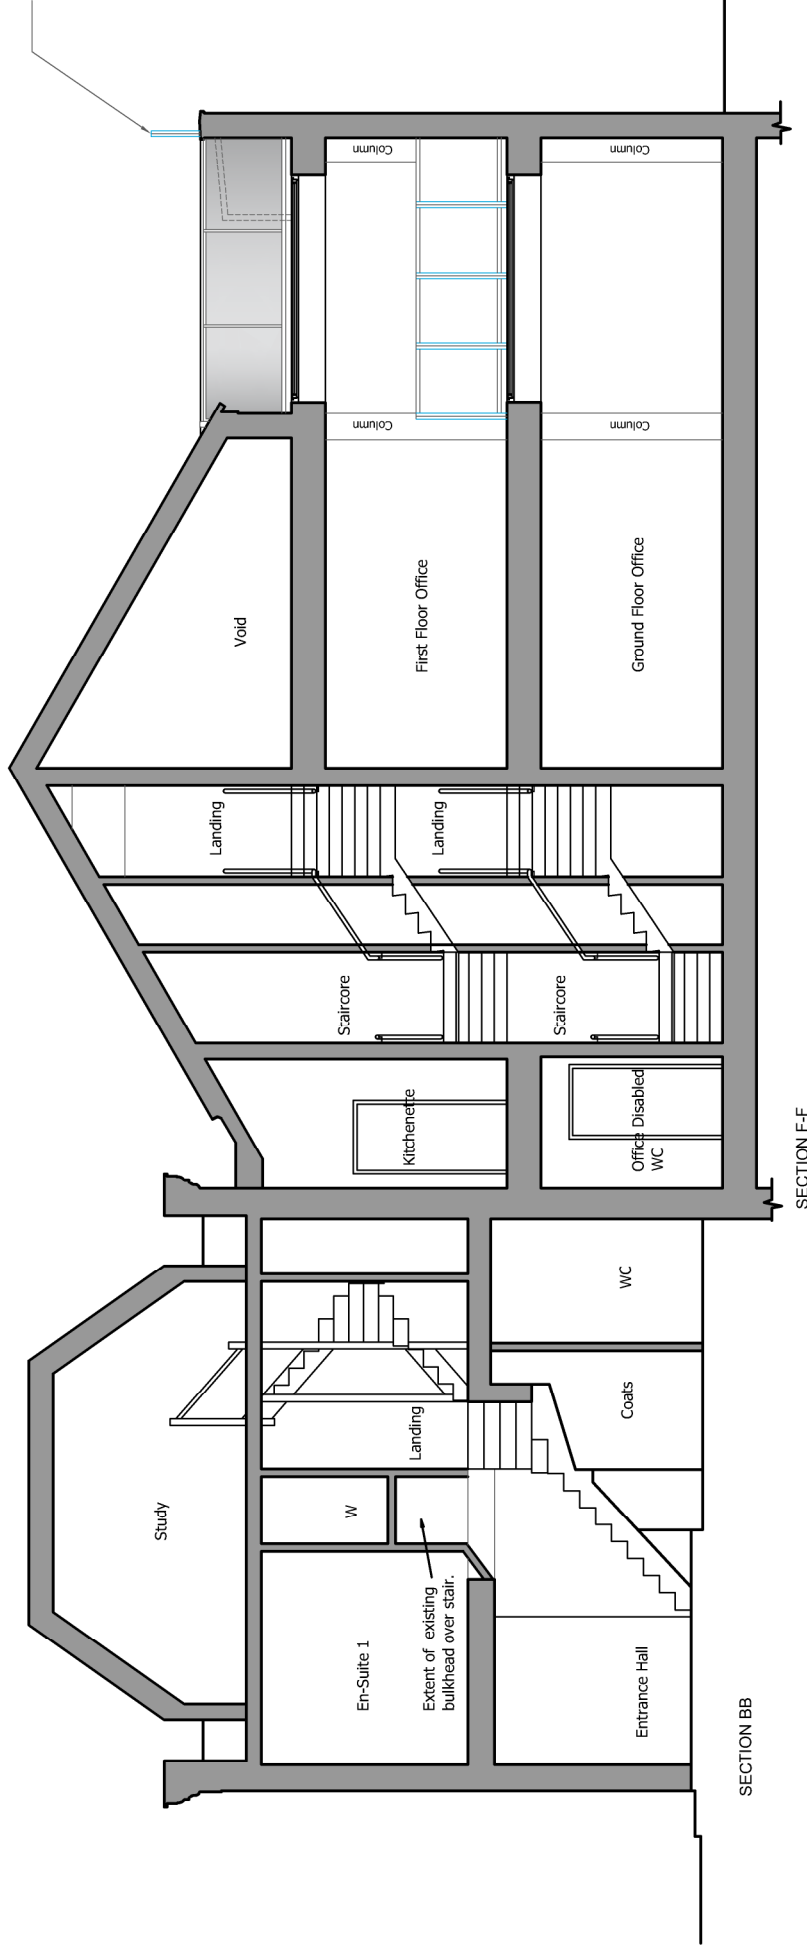

Opaque Glass Privacy Screen (Min Obscurity Level 5) to be at least 1.8m in Height from Finished Floor Level

Site :
13 & 13a West
Hampstead Mews

Drawing Title:
Proposed Section FF

Scale: 1:100 @ A3
 Date: Sept 2016

Drawing Number:
JH-1063-P08

Rev:
D