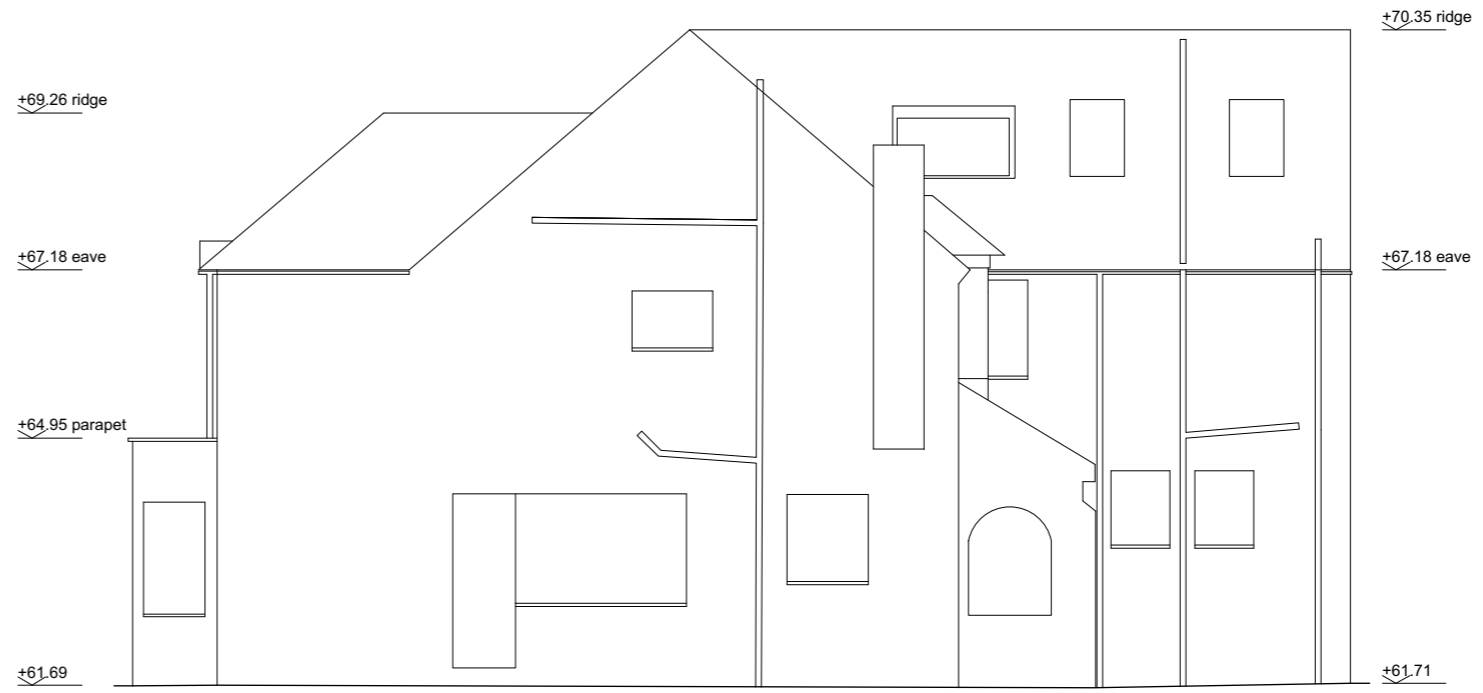

North elevation

East elevation

South elevation

Adam Khan Architects

Architects	Date	Scale
Adam Khan Architects 4 Northington Street London WC1N 2JG United Kingdom	27/03/15	1:50@A1 1:100@A3
020 7403 9897 www.adamkhan.co.uk		

060/2053

Glenilla Road
Existing Elevations - No30
Issued for Planning

Do not scale from this drawing
All dimensions to be verified on site