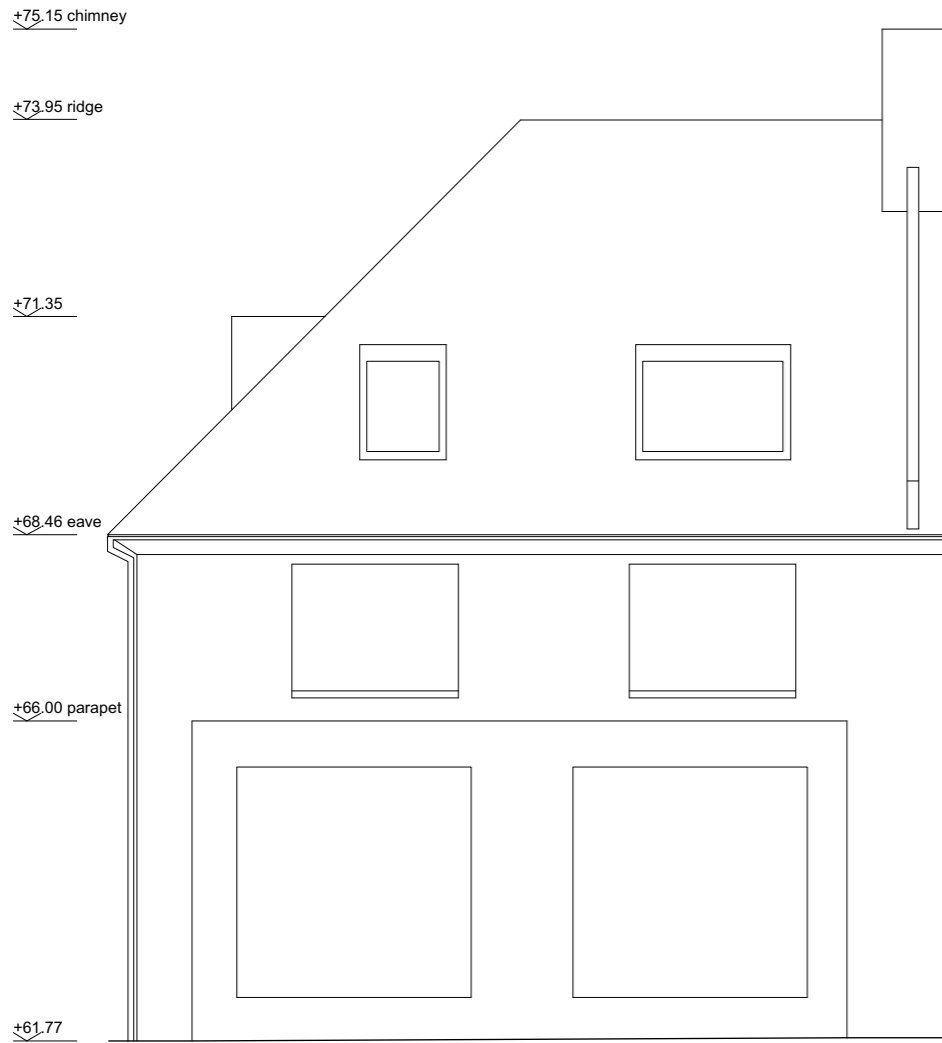

North elevation

West elevation

South elevation

Adam Khan Architects

Architects	Date	Scale
Adam Khan Architects 4 Northington Street London WC1N 2JG United Kingdom	27/03/15	1:50@A1 1:100@A3
020 7403 9897 www.adamkhan.co.uk		

060/2050

Glenilla Road
Existing Elevations - No34
Issued for Planning

Do not scale from this drawing
All dimensions to be verified on site