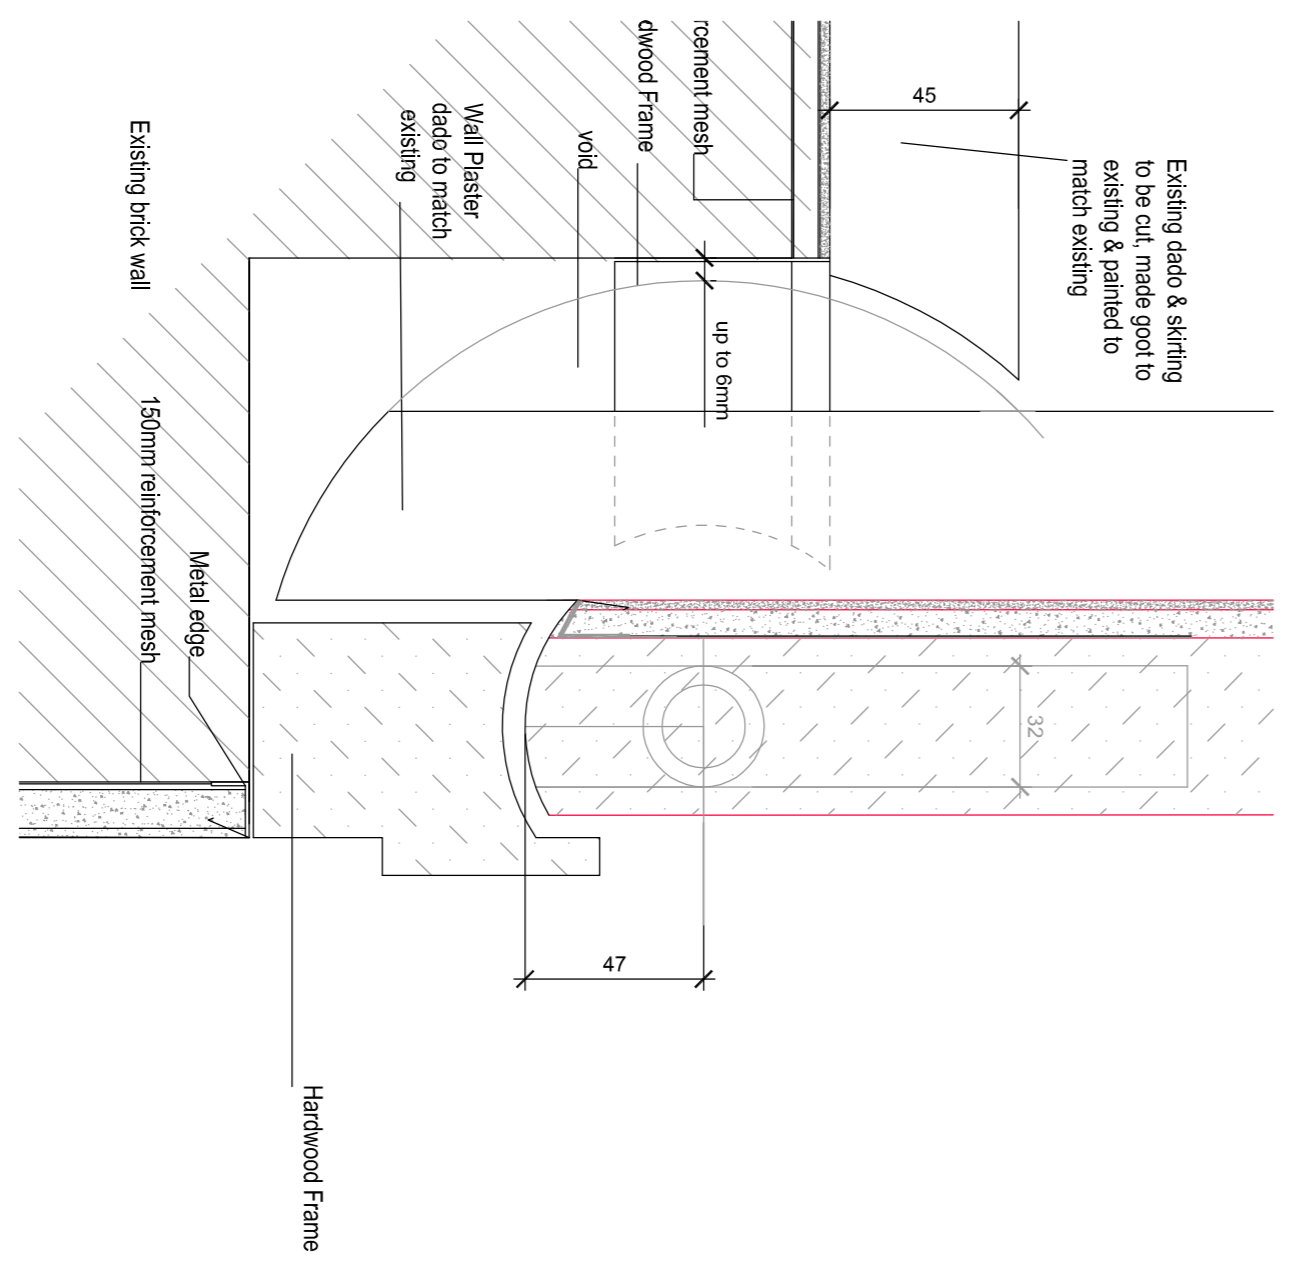

1.1 43 Bedford Square jib door detail - Door closed  
 Scale 1:2

1.2 43 Bedford Square jib door detail -Door open  
 Scale 1:2

2. Jib door head and sill detail  
 Scale 1:2