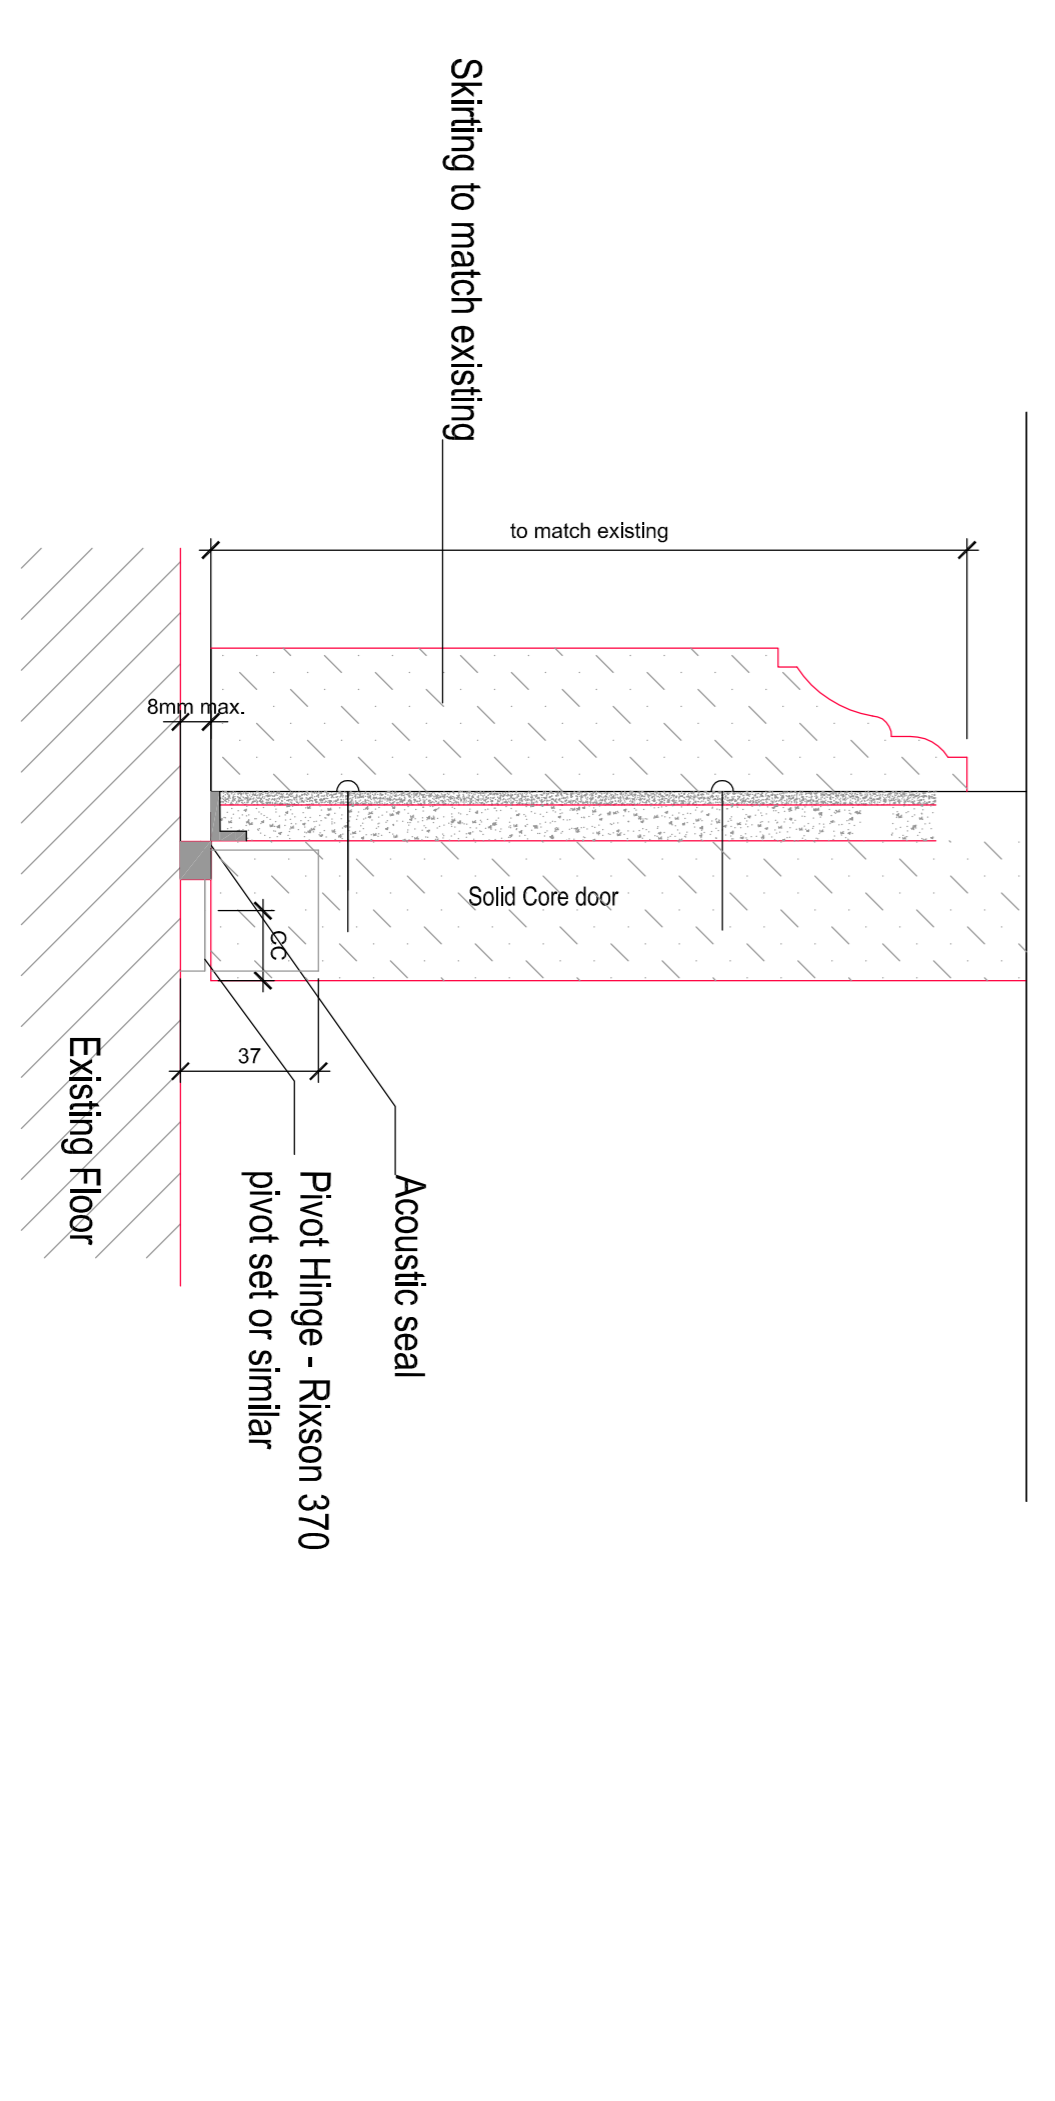

1.1 43 Bedford Square jib door detail - Door closed  
 Scale 1:2

1.2 43 Bedford Square jib door detail -Door open  
 Scale 1:2

2. Jib door head and sill detail  
 Scale 1:2