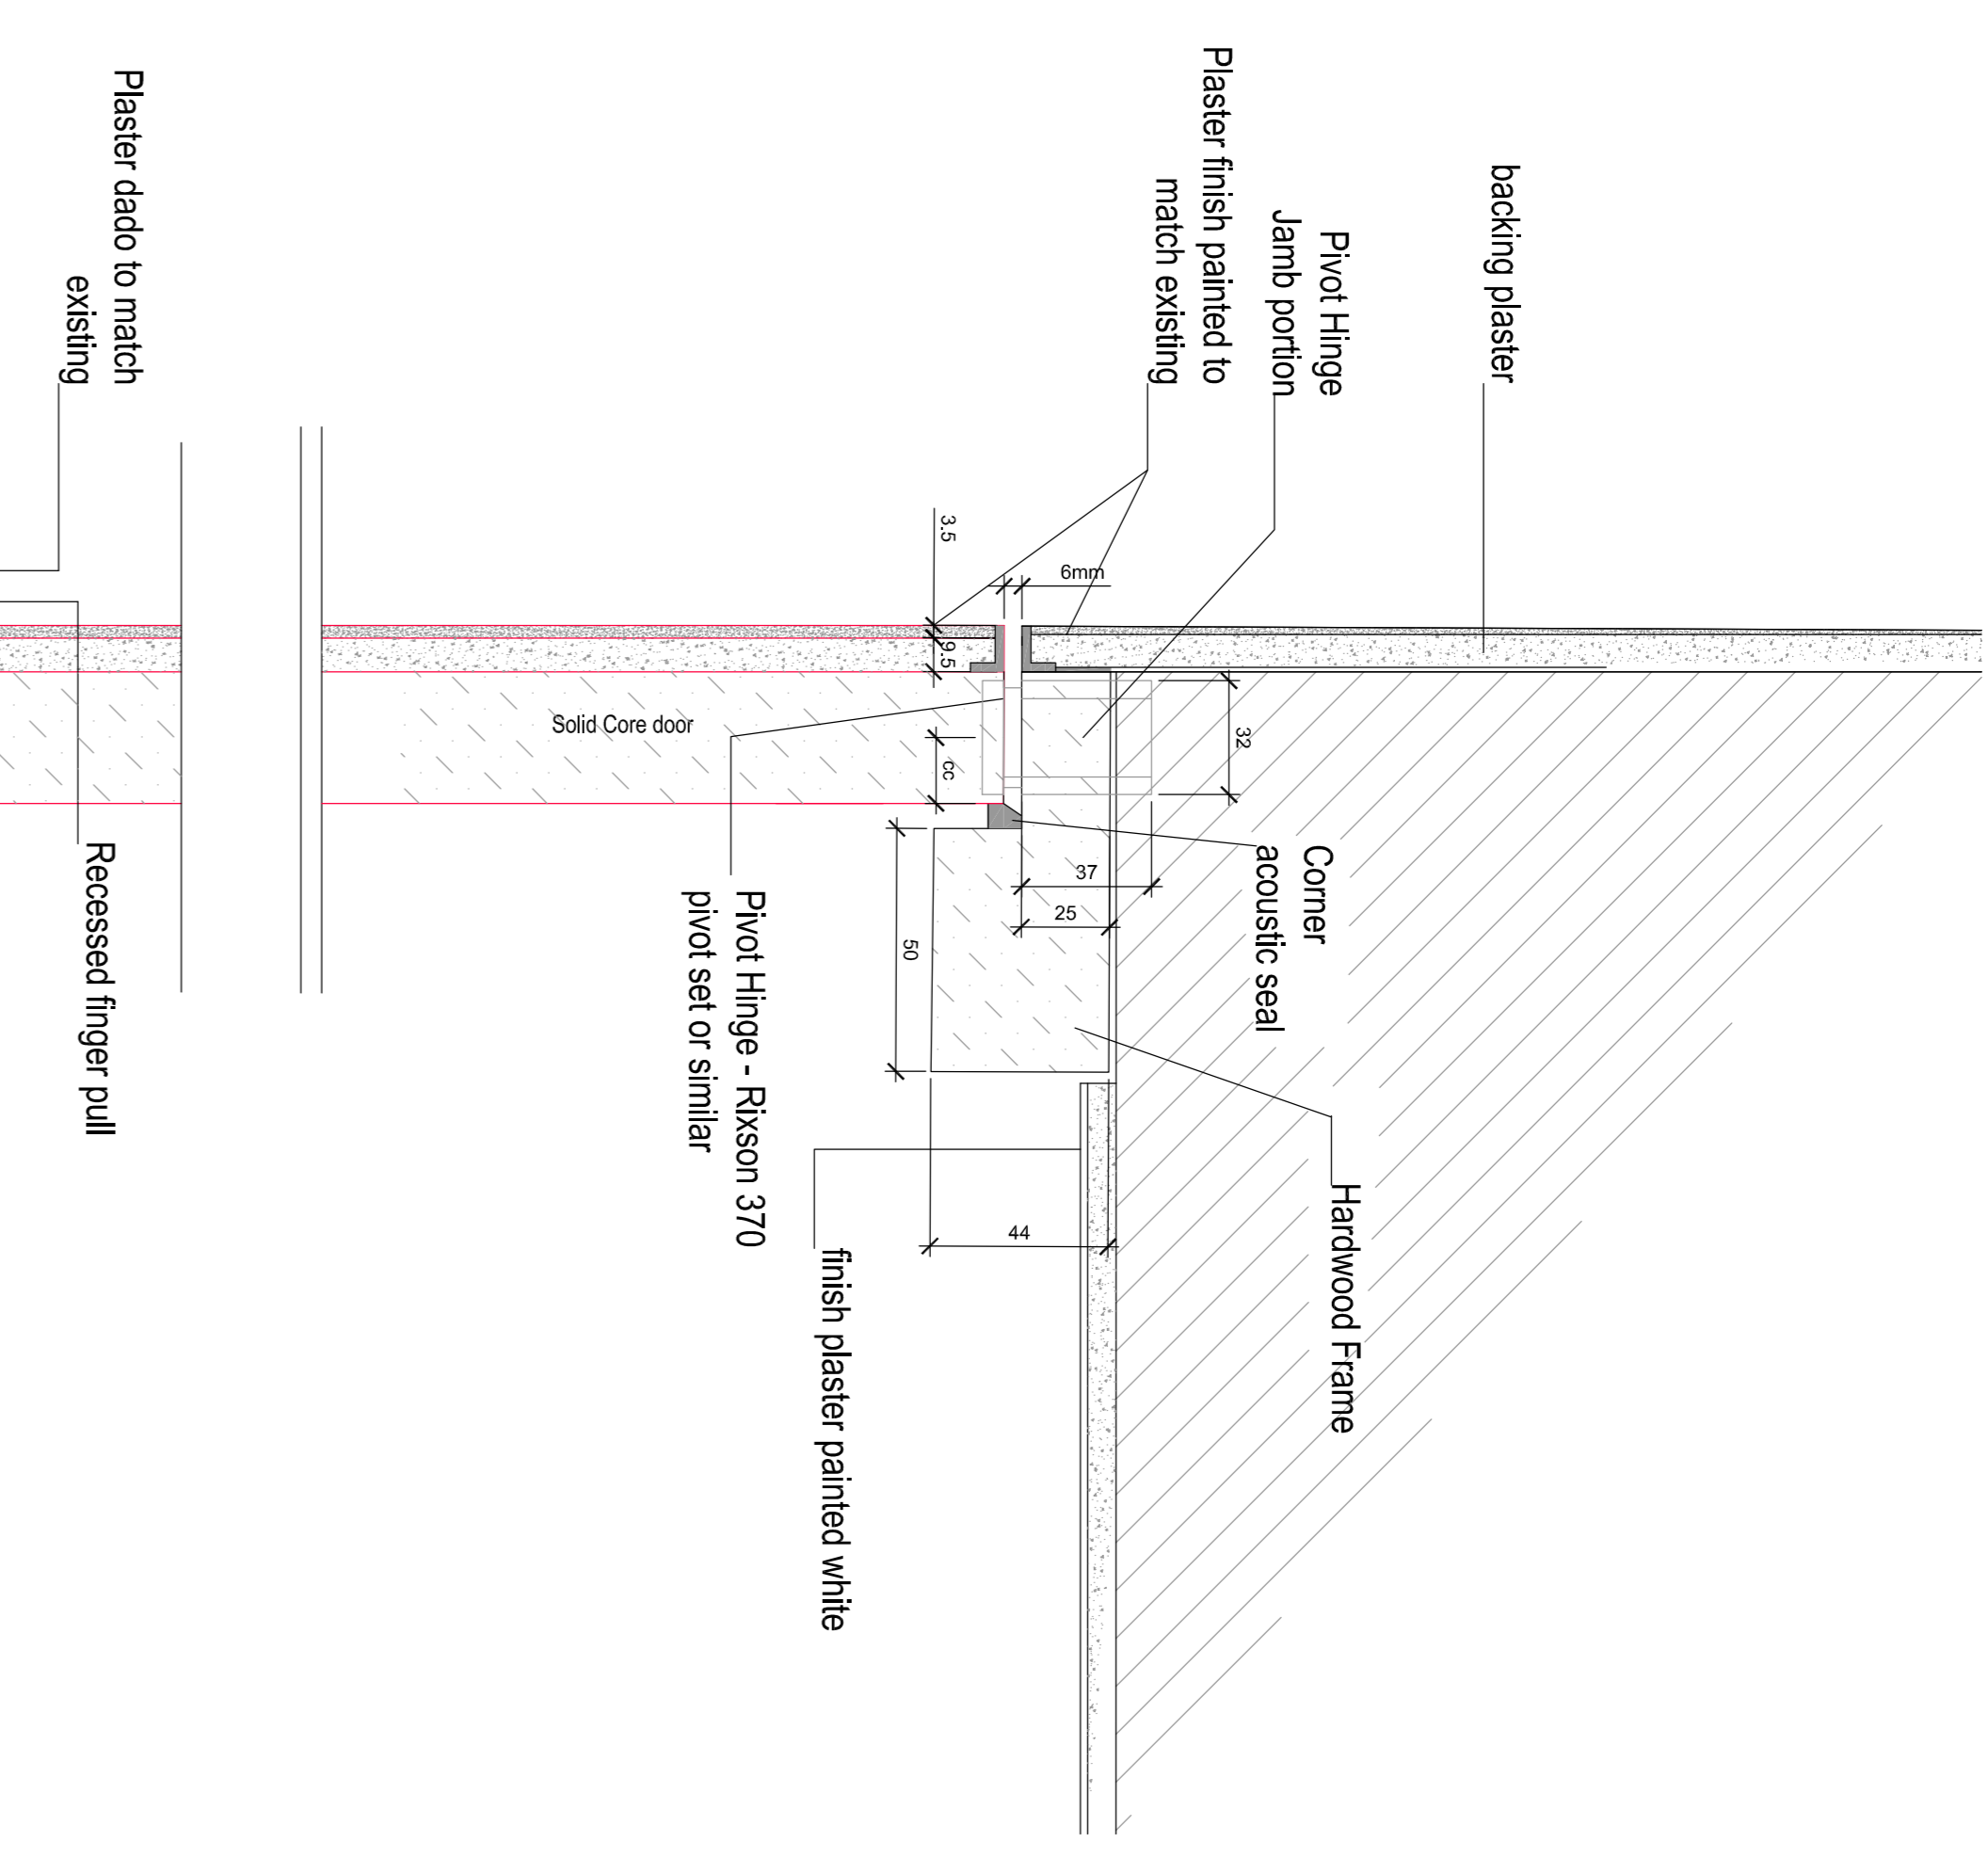

1.1 43 Bedford Square jib door detail - Door closed  
 Scale 1:2

1.2 43 Bedford Square jib door detail -Door open  
 Scale 1:2

2. Jib door head and sill detail  
 Scale 1:2