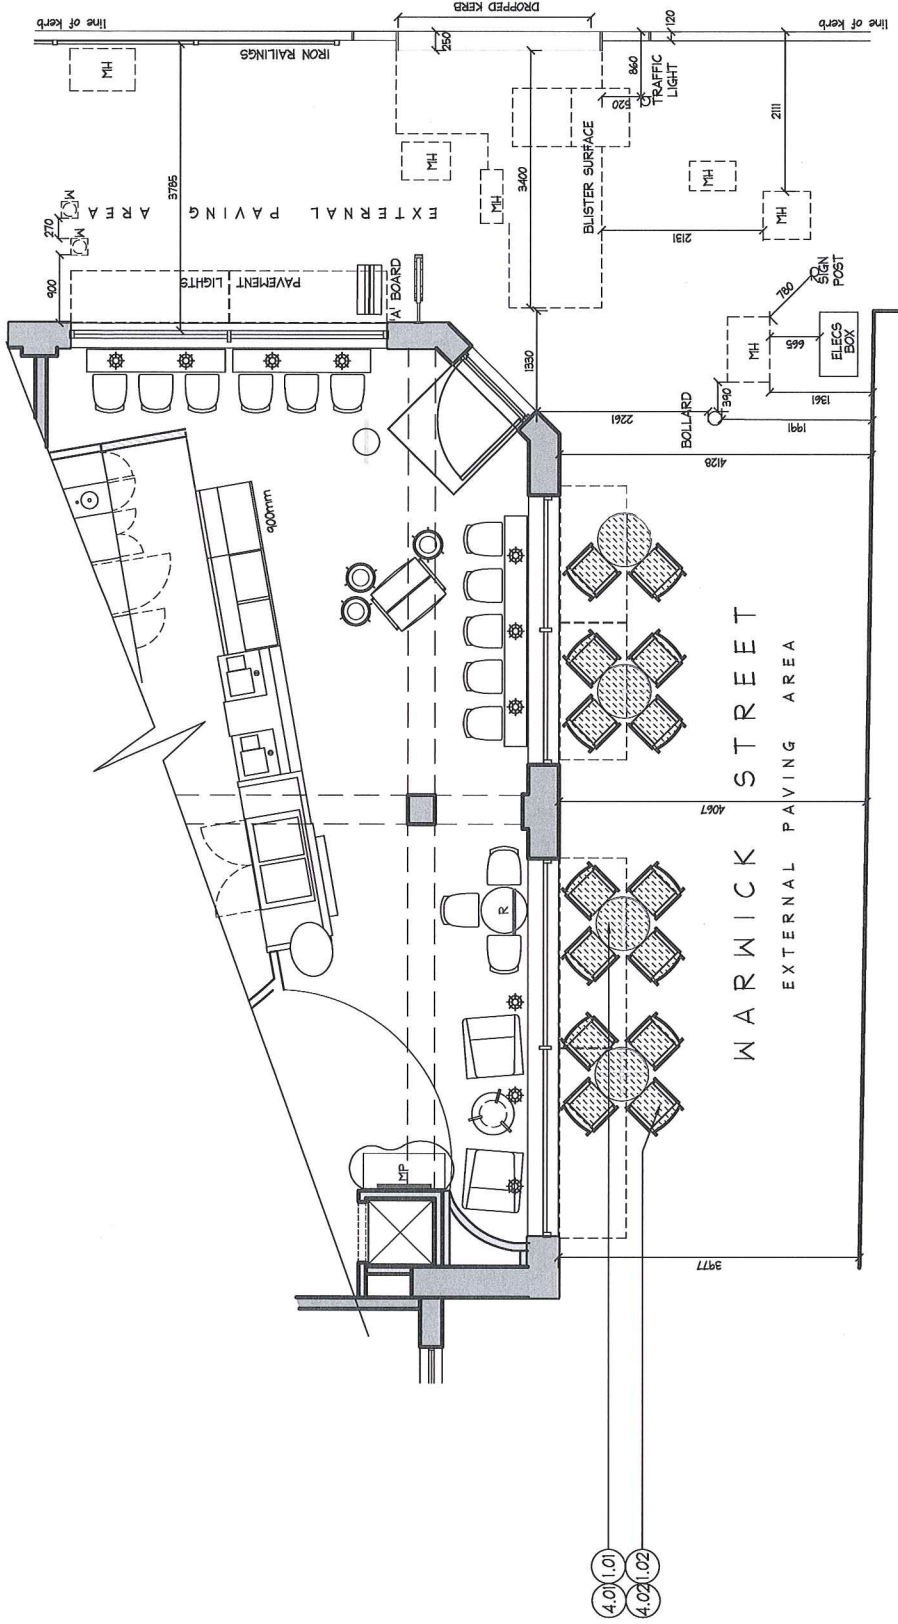

H I G H H O L B O R N

37-39 High Holborn,  
London

**Proposed External  
Seating Plan**

Starbucks Coffee Company (UK) Ltd

www.ppg-llp.co.uk

Team SC/ALF

28th September 2009

1:100 @A4

**BRS.2331\_01-1**